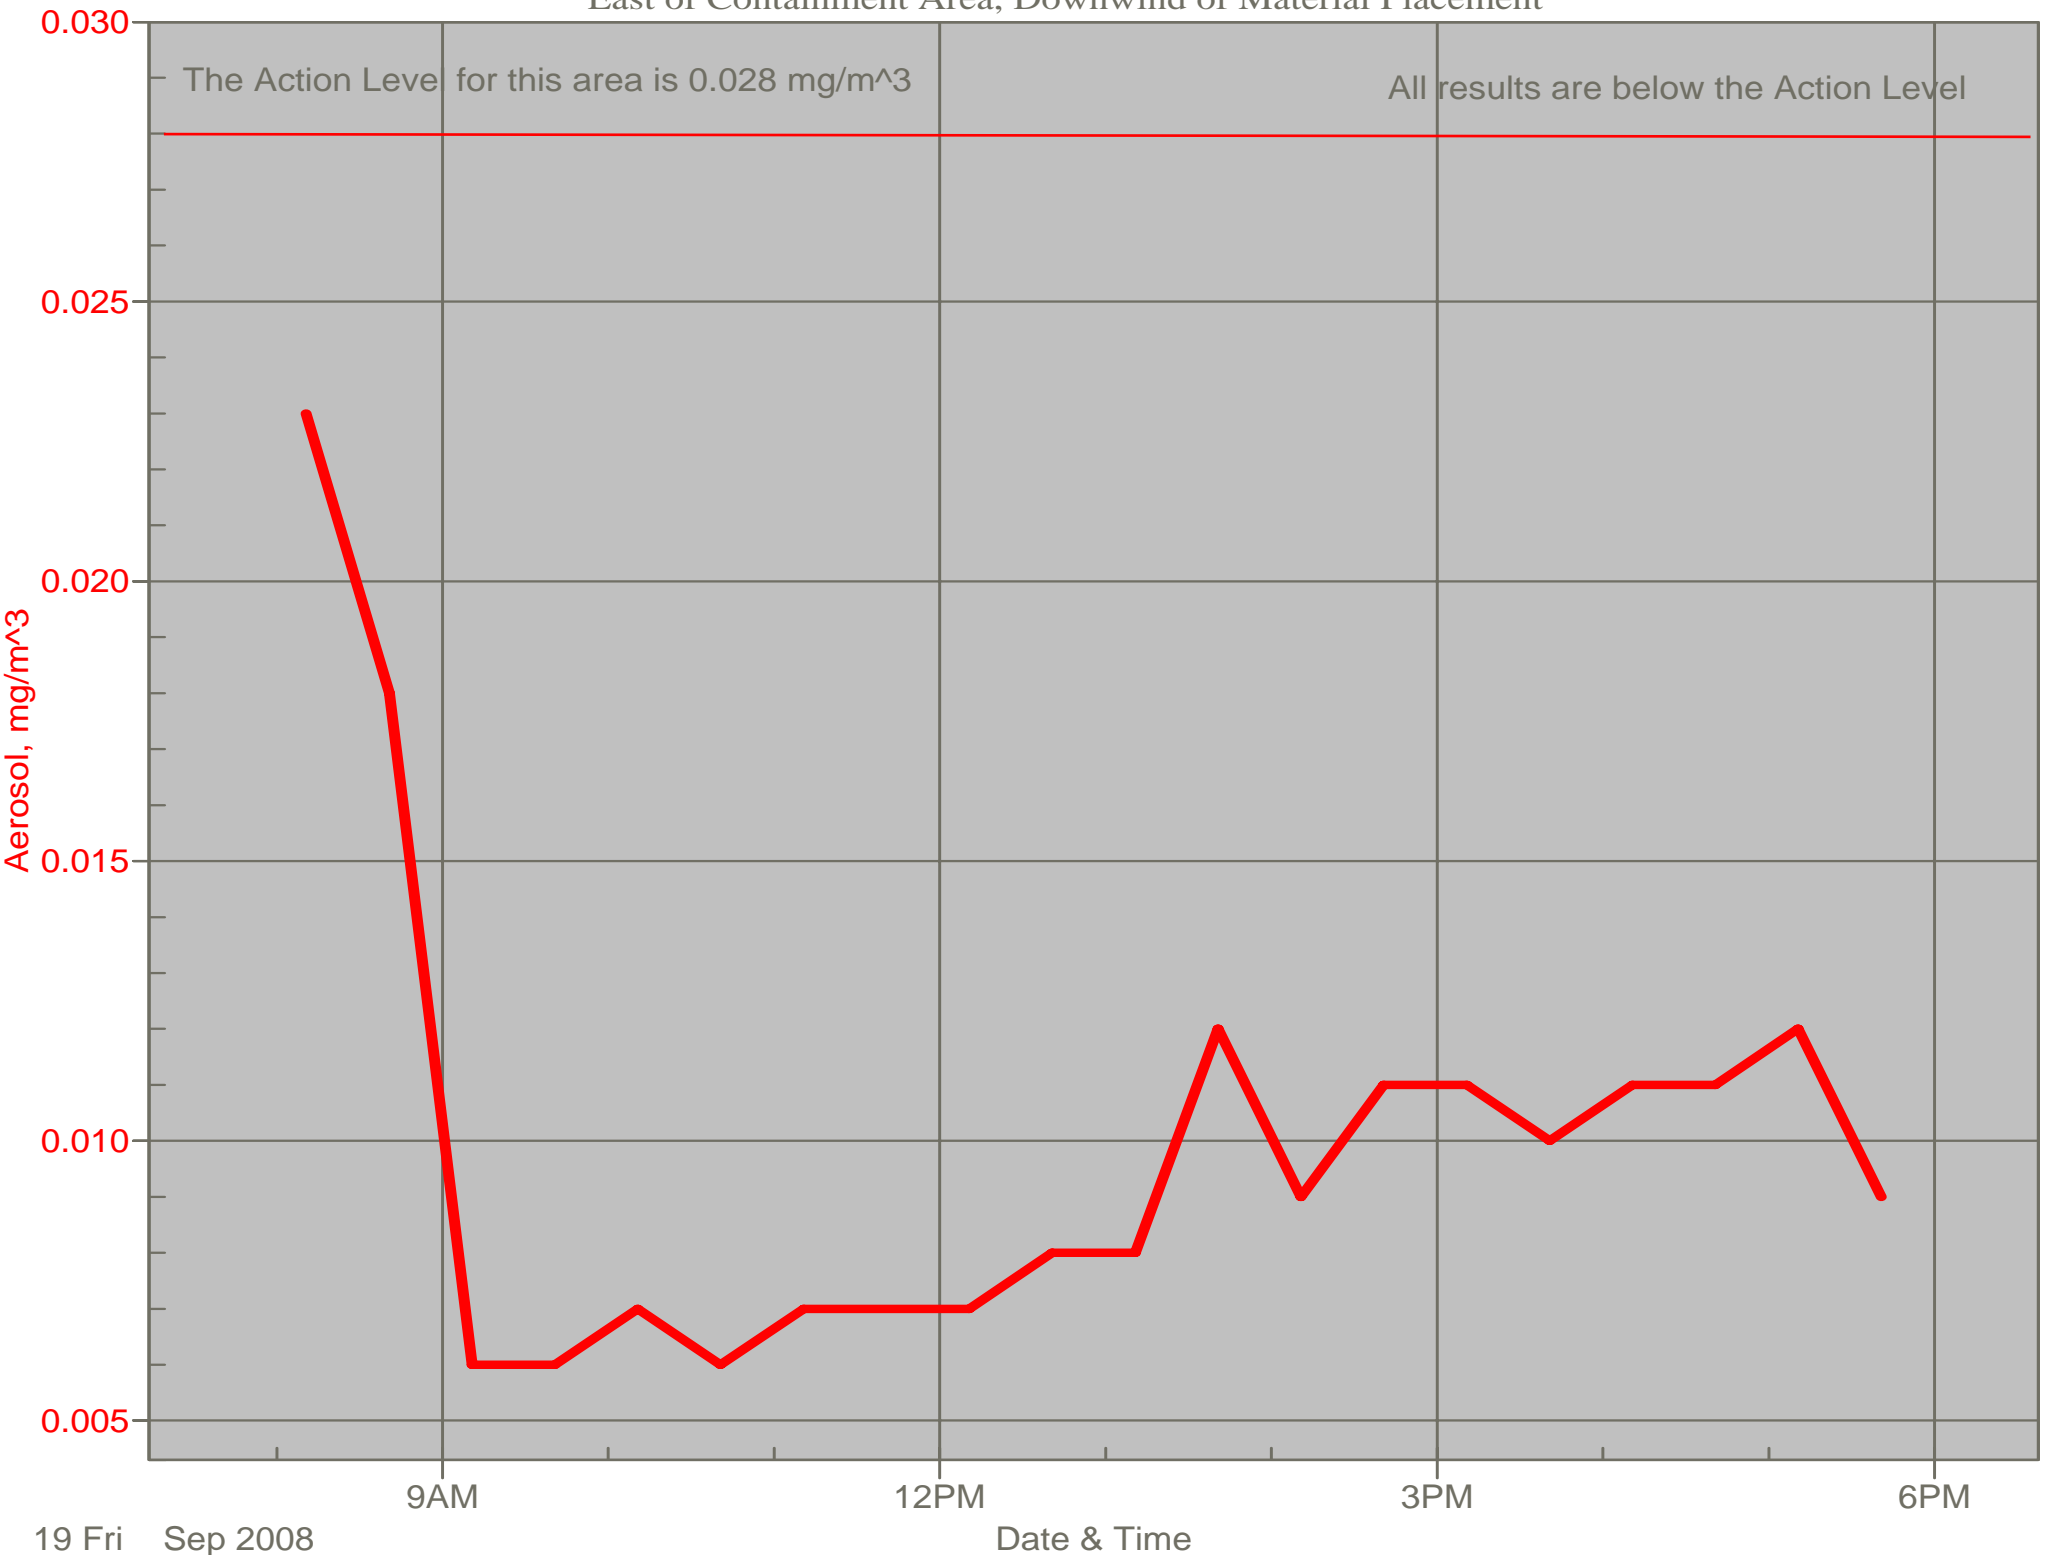

Air Monitor 1

East of Containment Area, Downwind of Material Placement

Air Monitor 4

Southwest of Containment Area, Upwind of Site Activities

Air Monitor 6

West of Guard Trailer, Downwind of Guard Trailer