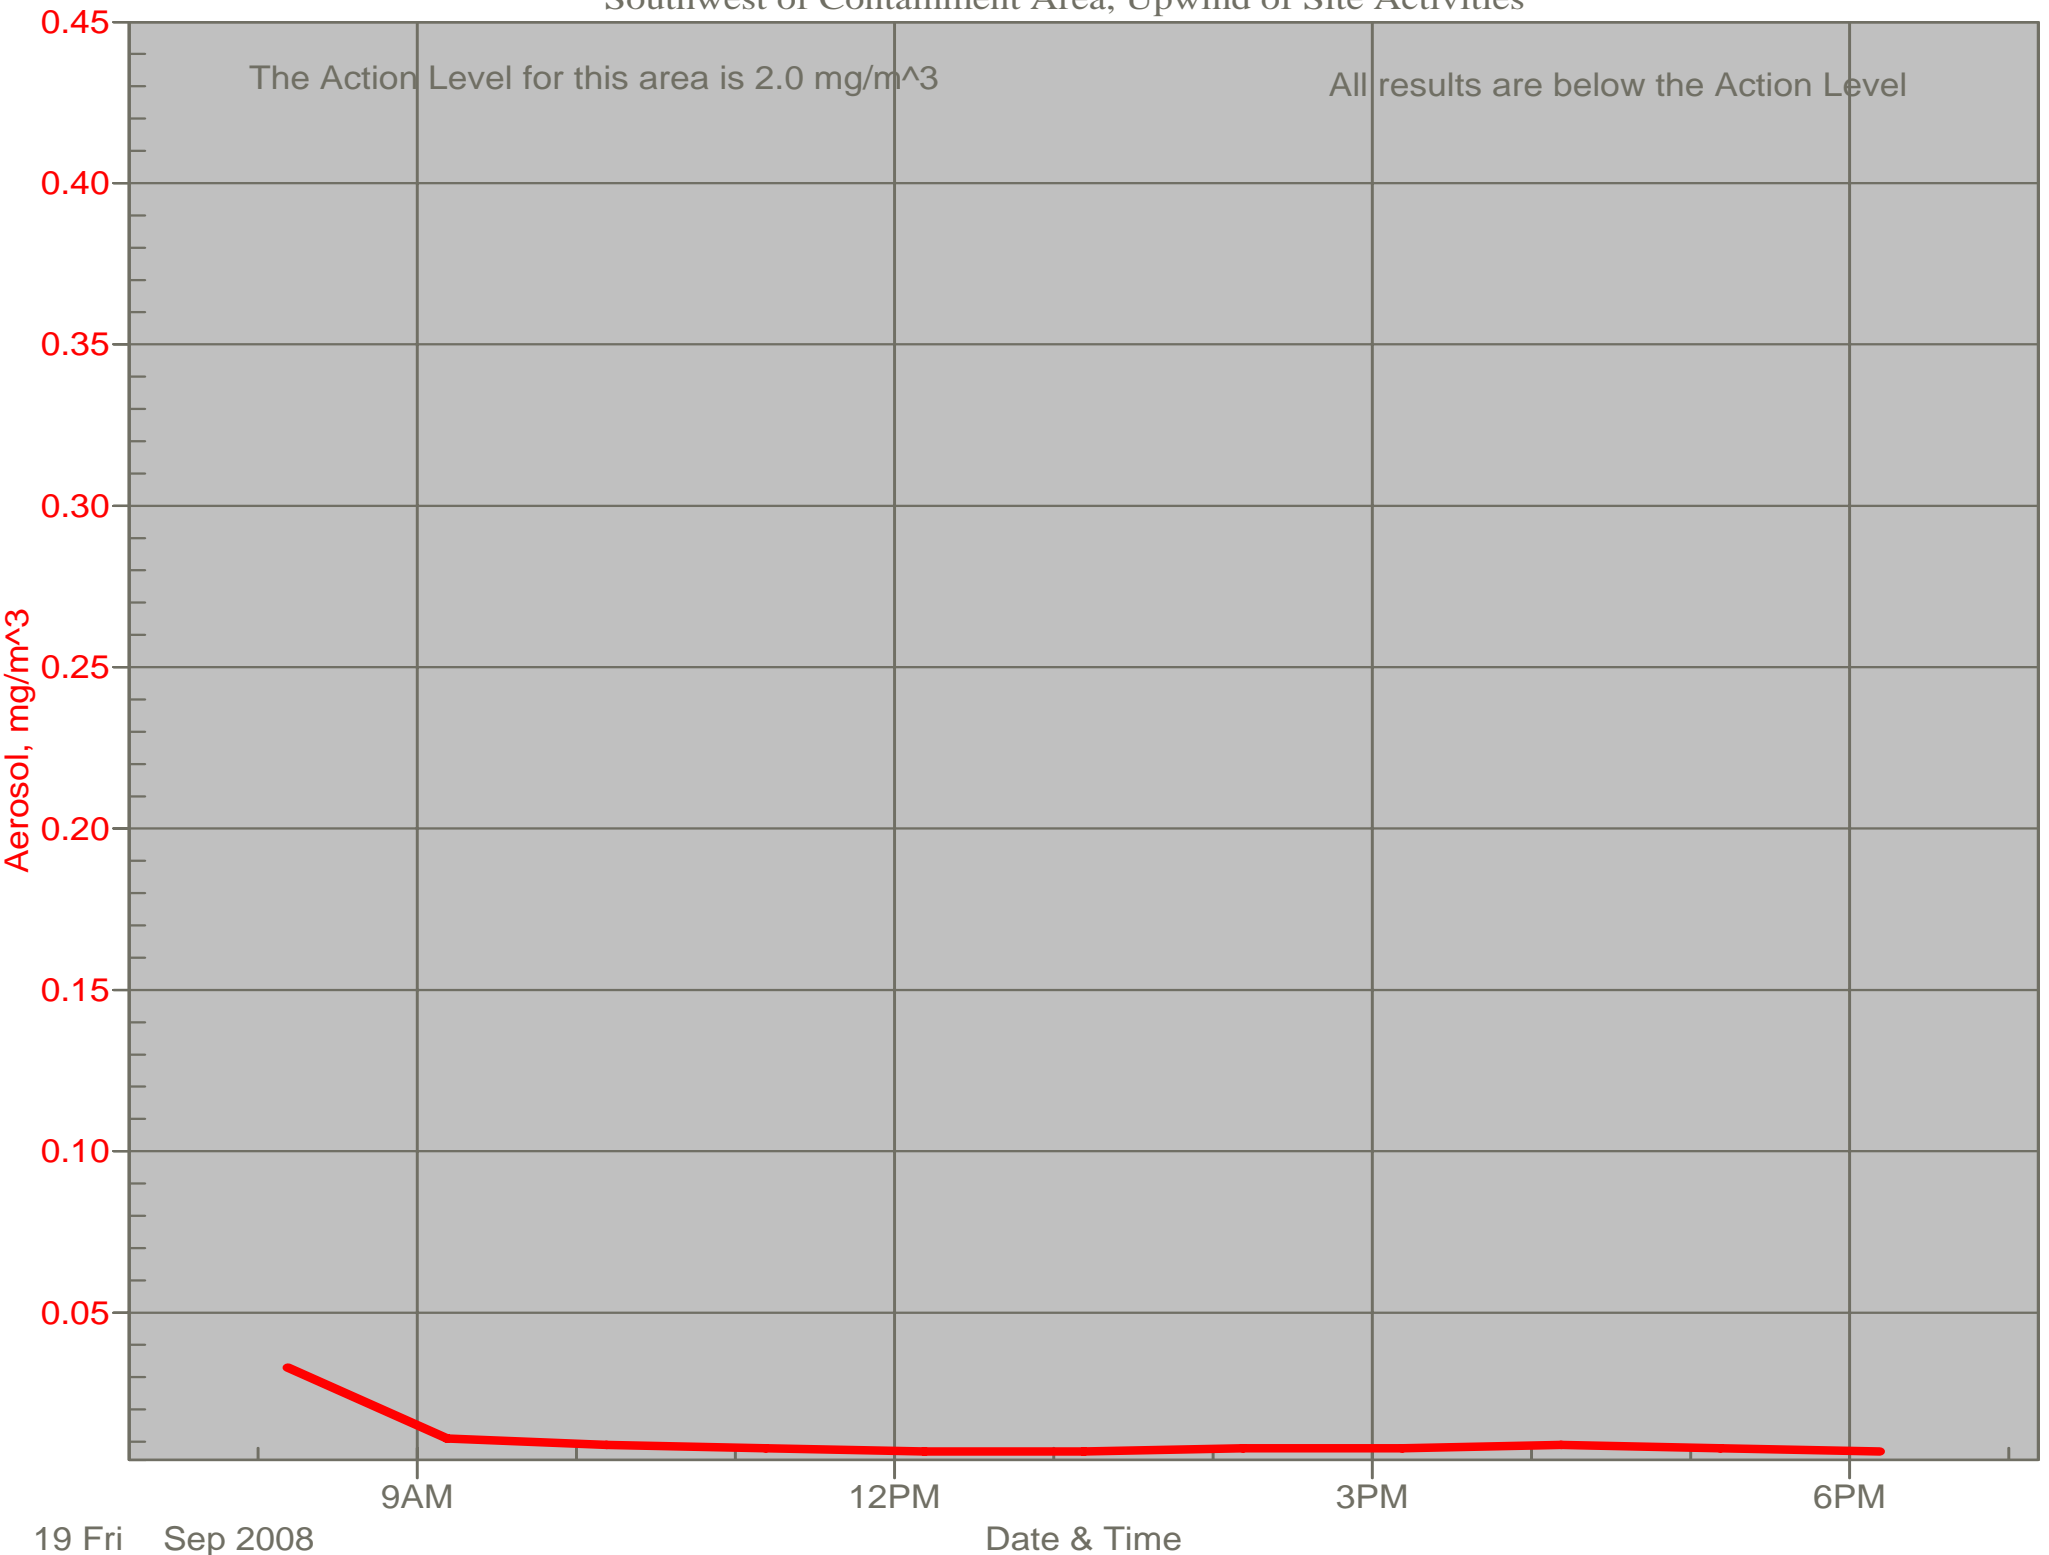

Air Monitor 1

East of Containment Area, Downwind of Material Placement

Air Monitor 4

Southwest of Containment Area, Upwind of Site Activities

Air Monitor 6

West of Guard Trailer, Downwind of Guard Trailer