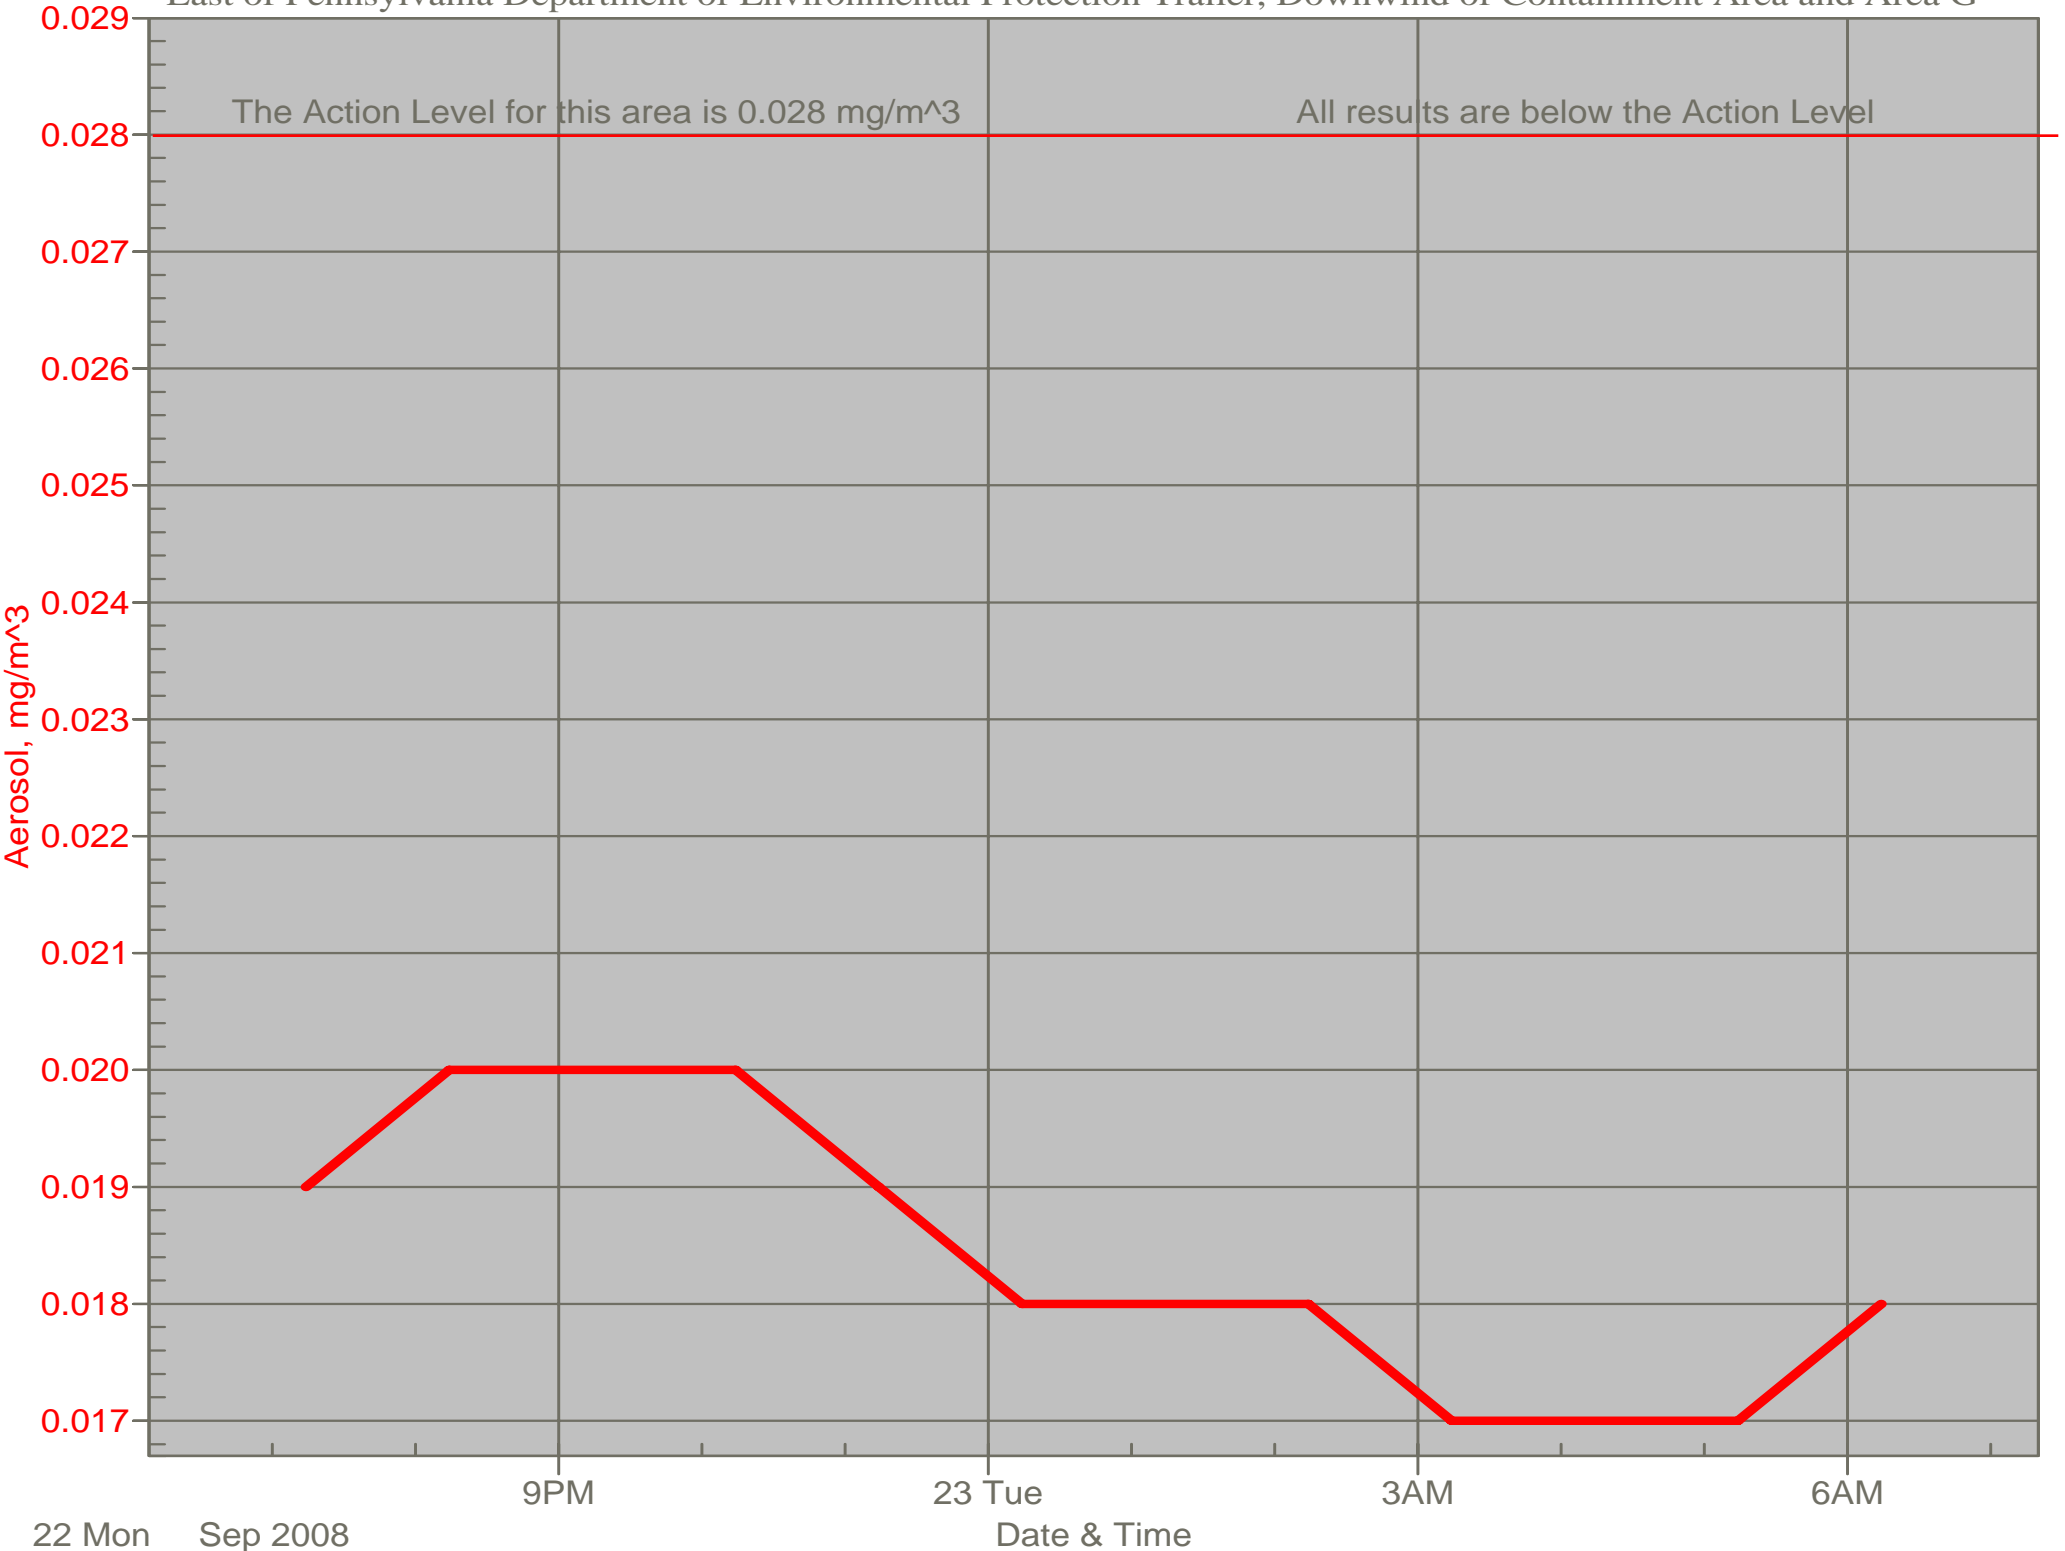

Air Monitor 4 Non-Working Hours

East of Pennsylvania Department of Environmental Protection Trailer, Downwind of Containment Area and Area G

Air Monitor 6 Non-Working Hours

East of Pennsylvania Department of Environmental Protection Trailer, Downwind of Containment Area and Area G

Air Monitor 7 Non-Working Hours

Southwest of Containment Area, Upwind of Site

Air Monitor 2 Non-Working Hours

South of Containment Area, Sulphur Creek Monitoring