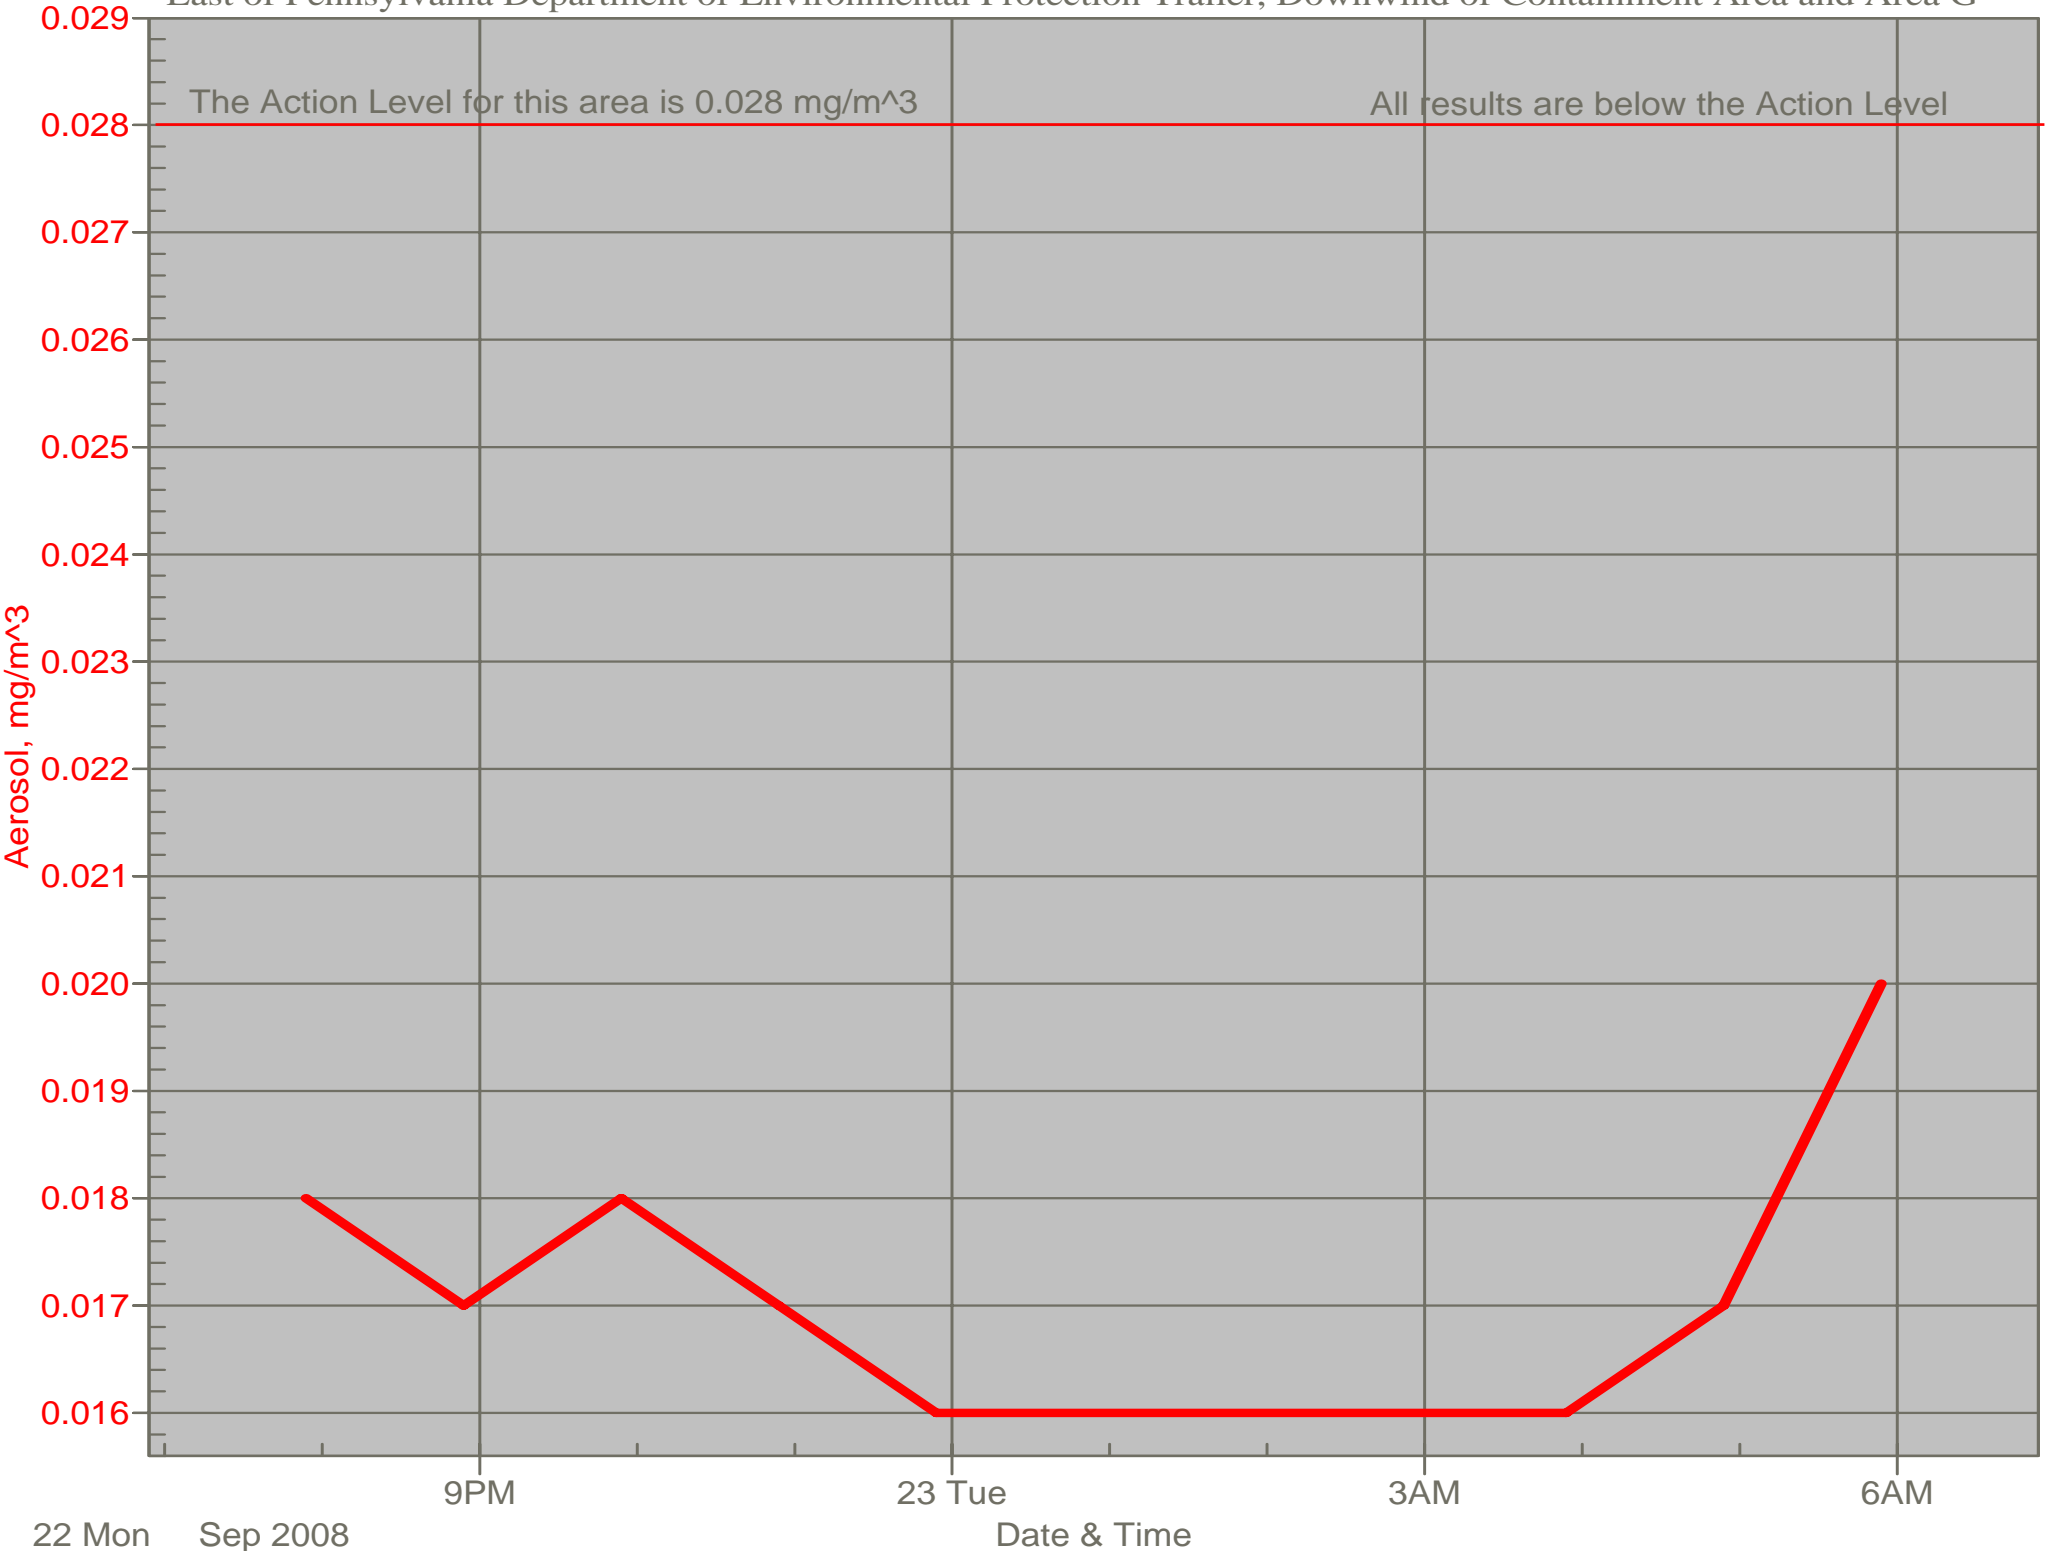

Air Monitor 4 Non-Working Hours

East of Pennsylvania Department of Environmental Protection Trailer, Downwind of Containment Area and Area G

Air Monitor 6 Non-Working Hours

East of Pennsylvania Department of Environmental Protection Trailer, Downwind of Containment Area and Area G

Air Monitor 7 Non-Working Hours

Southwest of Containment Area, Upwind of Site

Air Monitor 2 Non-Working Hours

South of Containment Area, Sulphur Creek Monitoring