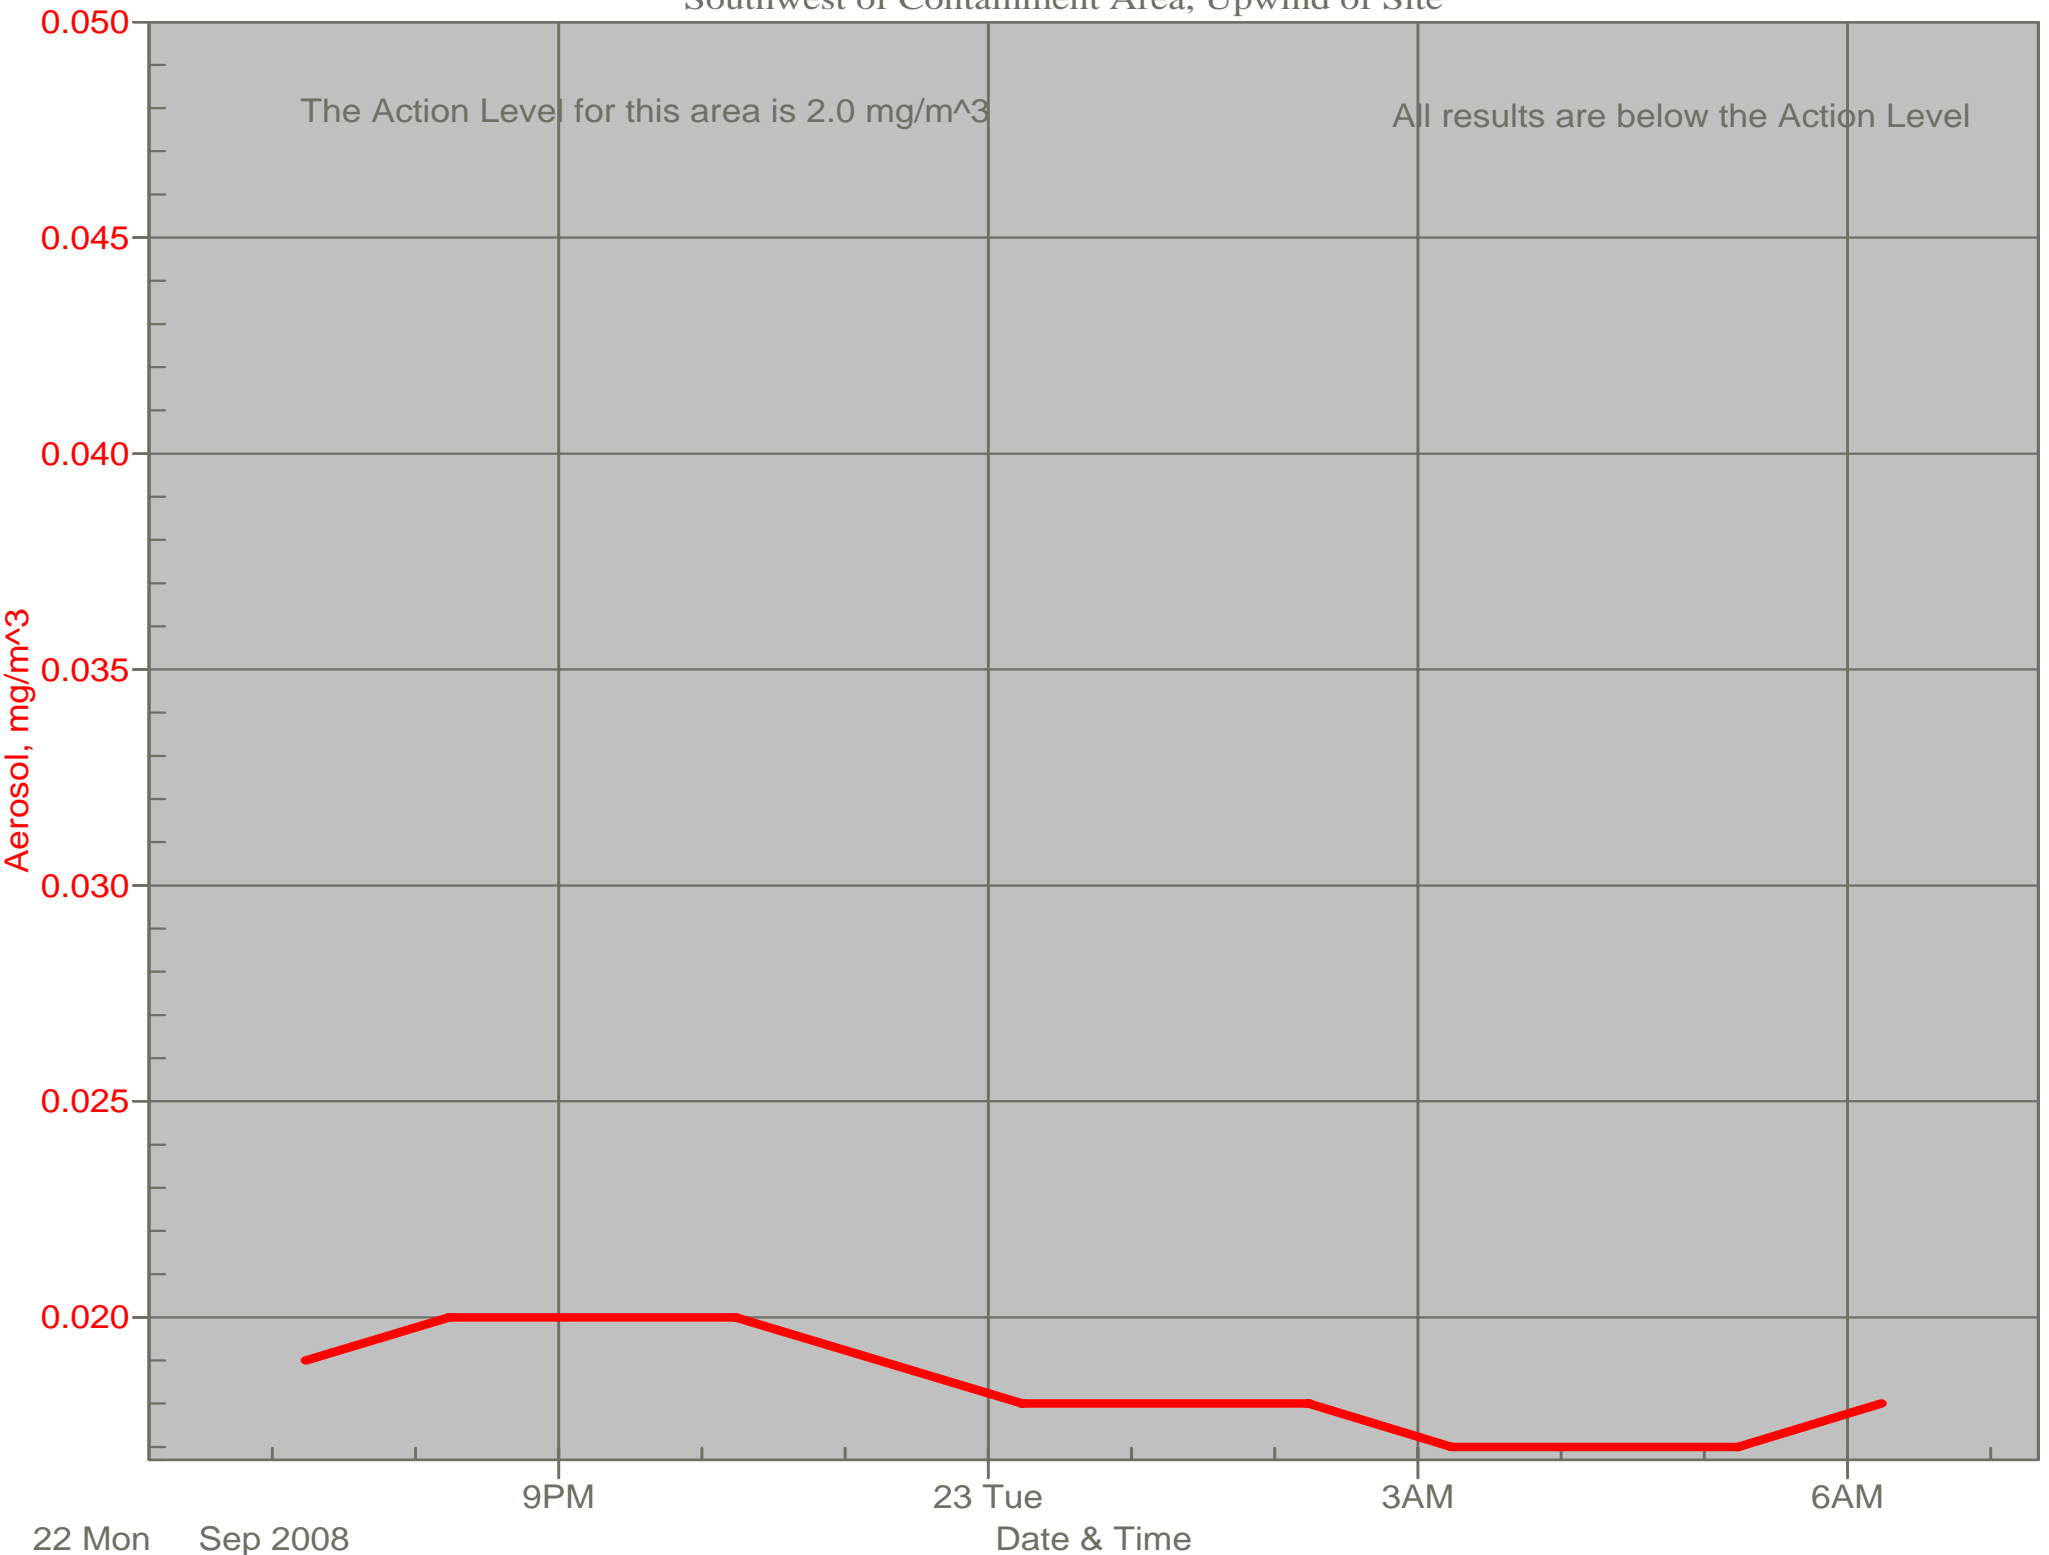

Air Monitor 4 Non-Working Hours

East of Pennsylvania Department of Environmental Protection Trailer, Downwind of Containment Area and Area G

Air Monitor 6 Non-Working Hours

East of Pennsylvania Department of Environmental Protection Trailer, Downwind of Containment Area and Area G

Air Monitor 7 Non-Working Hours

Southwest of Containment Area, Upwind of Site

Air Monitor 2 Non-Working Hours

South of Containment Area, Sulphur Creek Monitoring