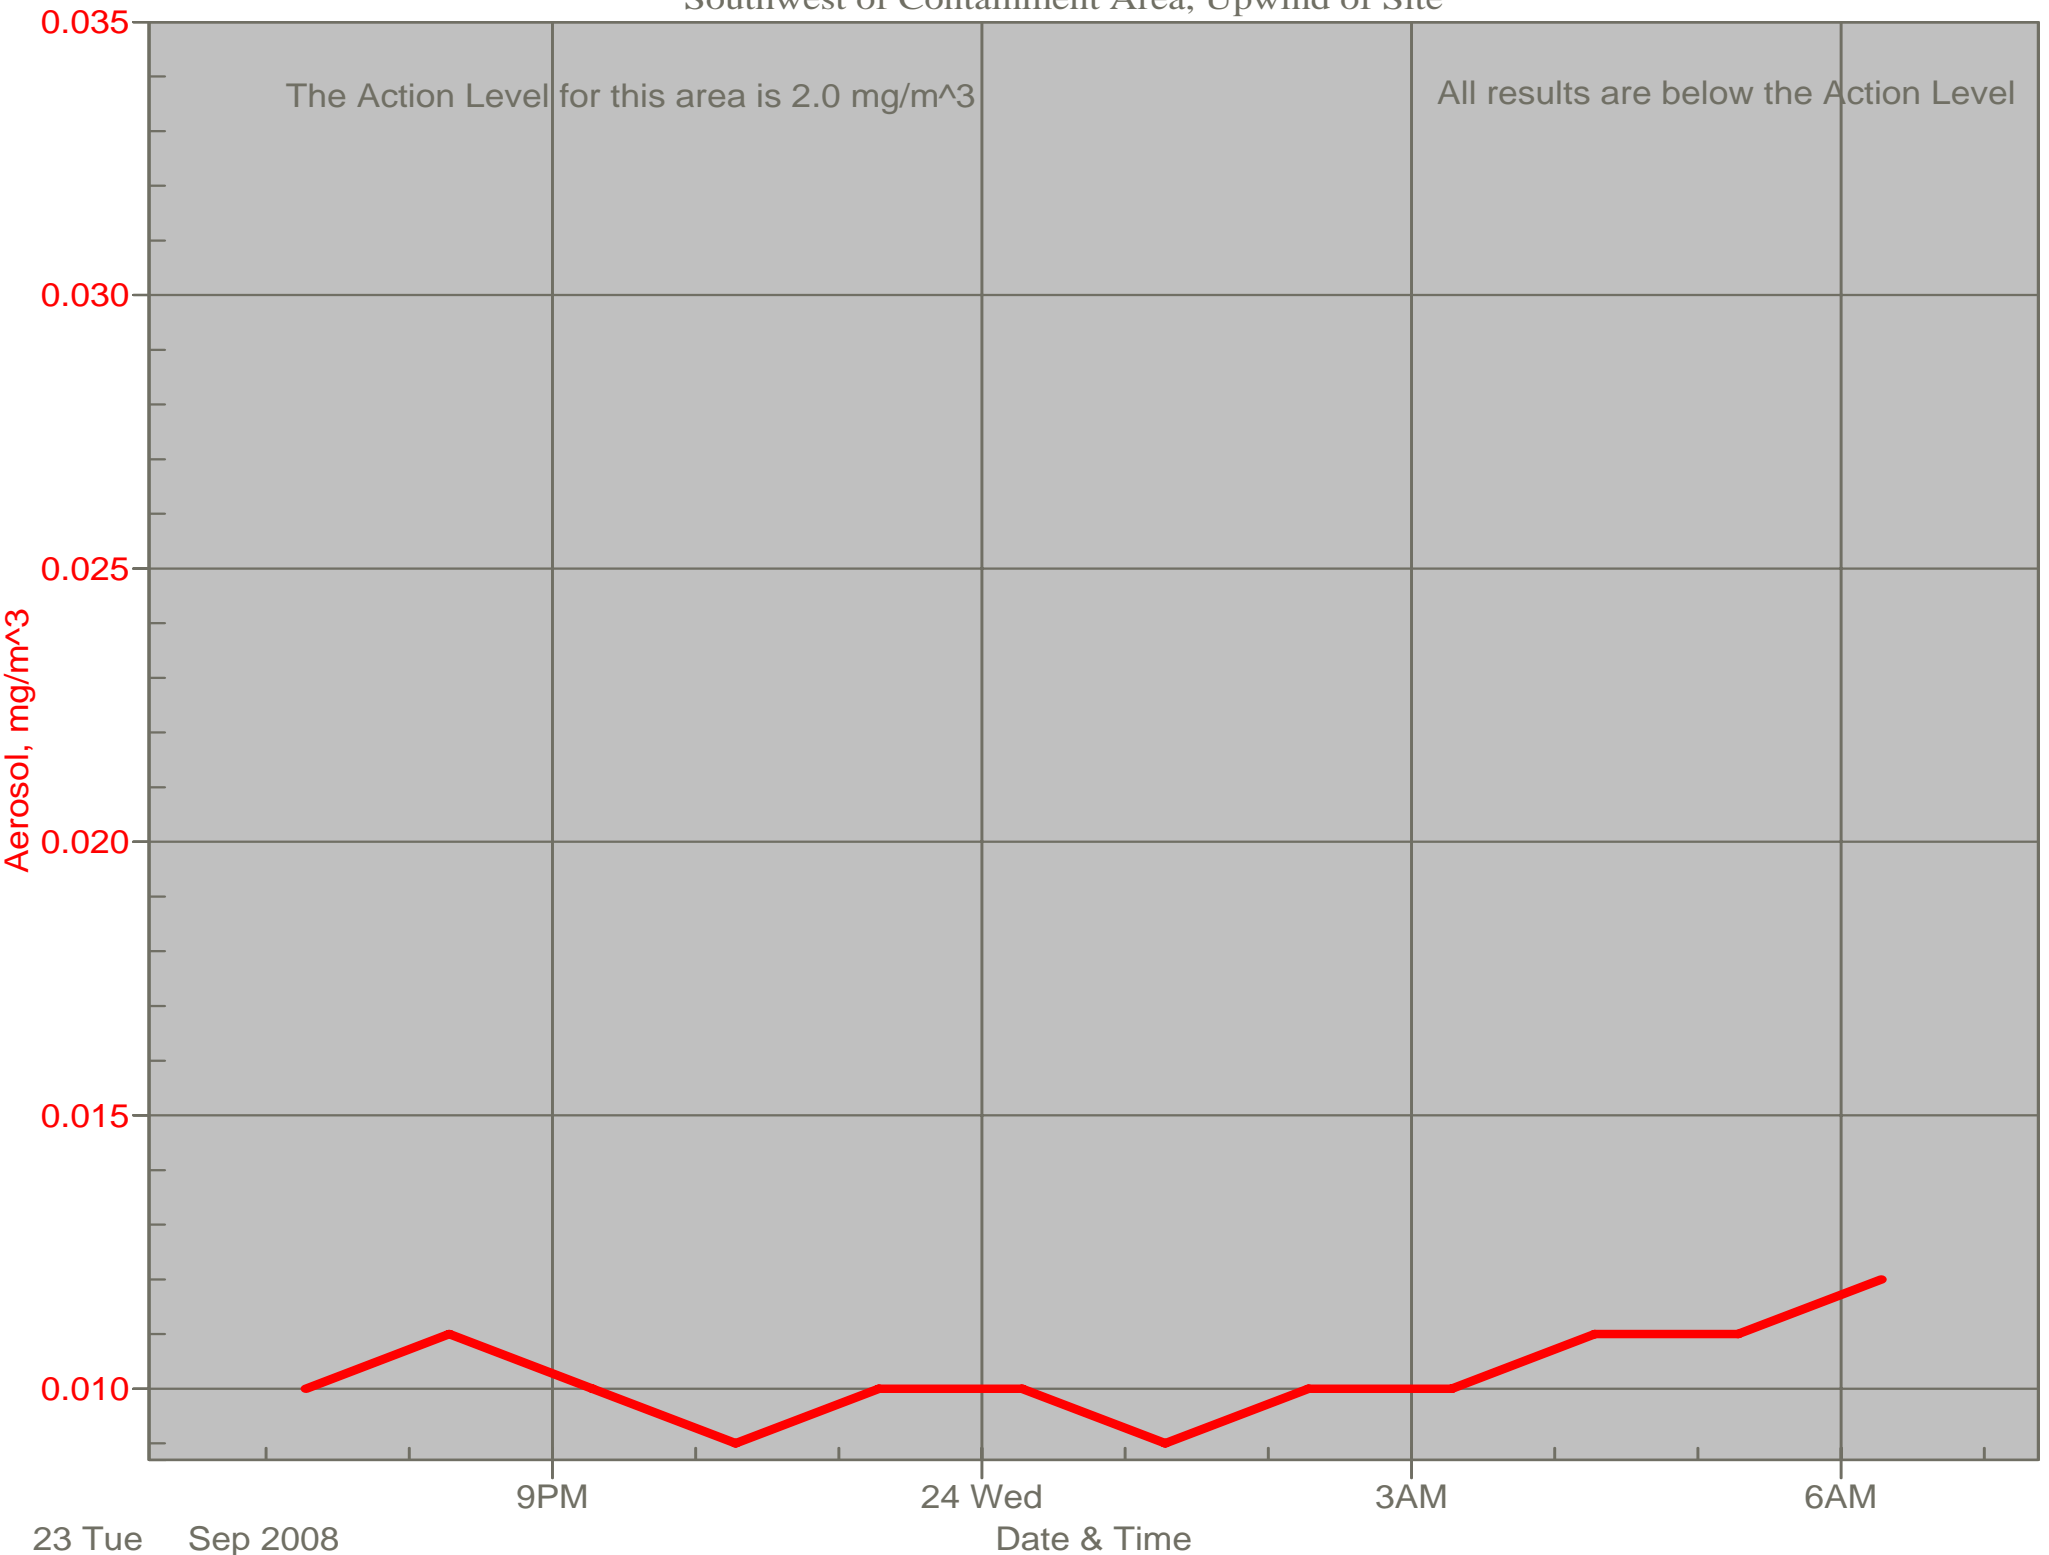

Air Monitor 1 Non-Working Hours

East of Pennsylvania Department of Environmental Protection Trailer, Downwind of Containment Area and Area's G and F

Air Monitor 2 Non-Working Hours

South of Containment Area, Sulphur Creek Monitoring

Air Monitor 4 Non-Working Hours

Southwest of Containment Area, Upwind of Site

Air Monitor 6 Non-Working Hours

East of Pennsylvania Department of Environmental Protection Trailer, Downwind of Containment Area and Area's G and F