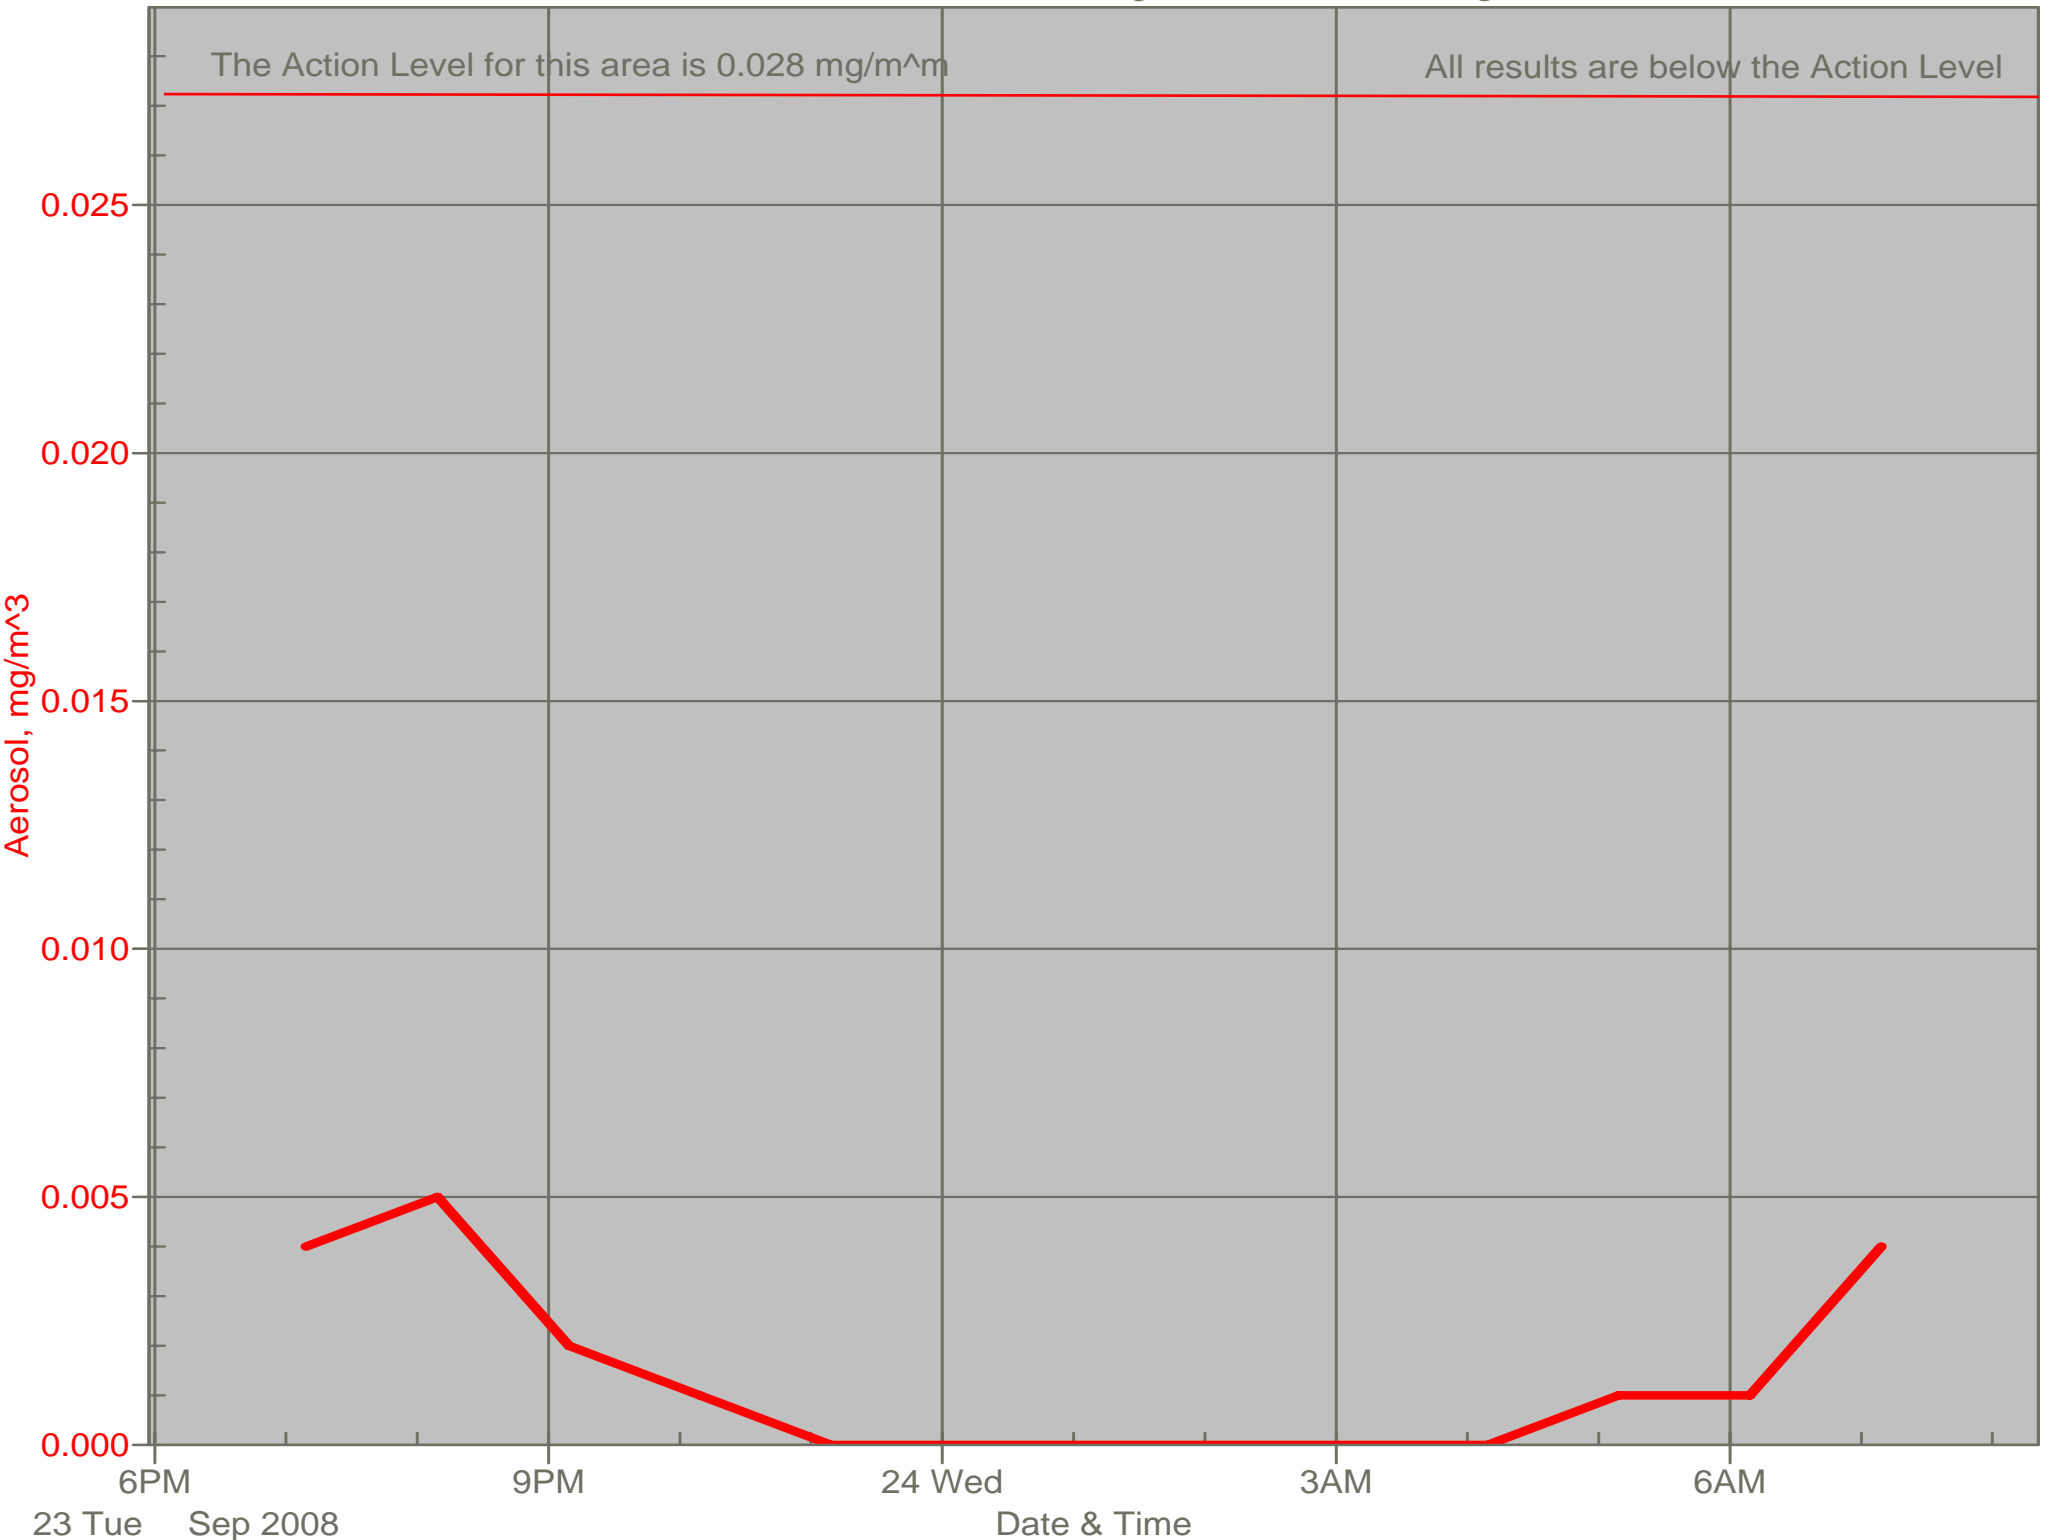

Air Monitor 1 Non-Working Hours

East of Pennsylvania Department of Environmental Protection Trailer, Downwind of Containment Area and Area's G and F

Air Monitor 2 Non-Working Hours

South of Containment Area, Sulphur Creek Monitoring

Air Monitor 4 Non-Working Hours

Southwest of Containment Area, Upwind of Site

Air Monitor 6 Non-Working Hours

East of Pennsylvania Department of Environmental Protection Trailer, Downwind of Containment Area and Area's G and F