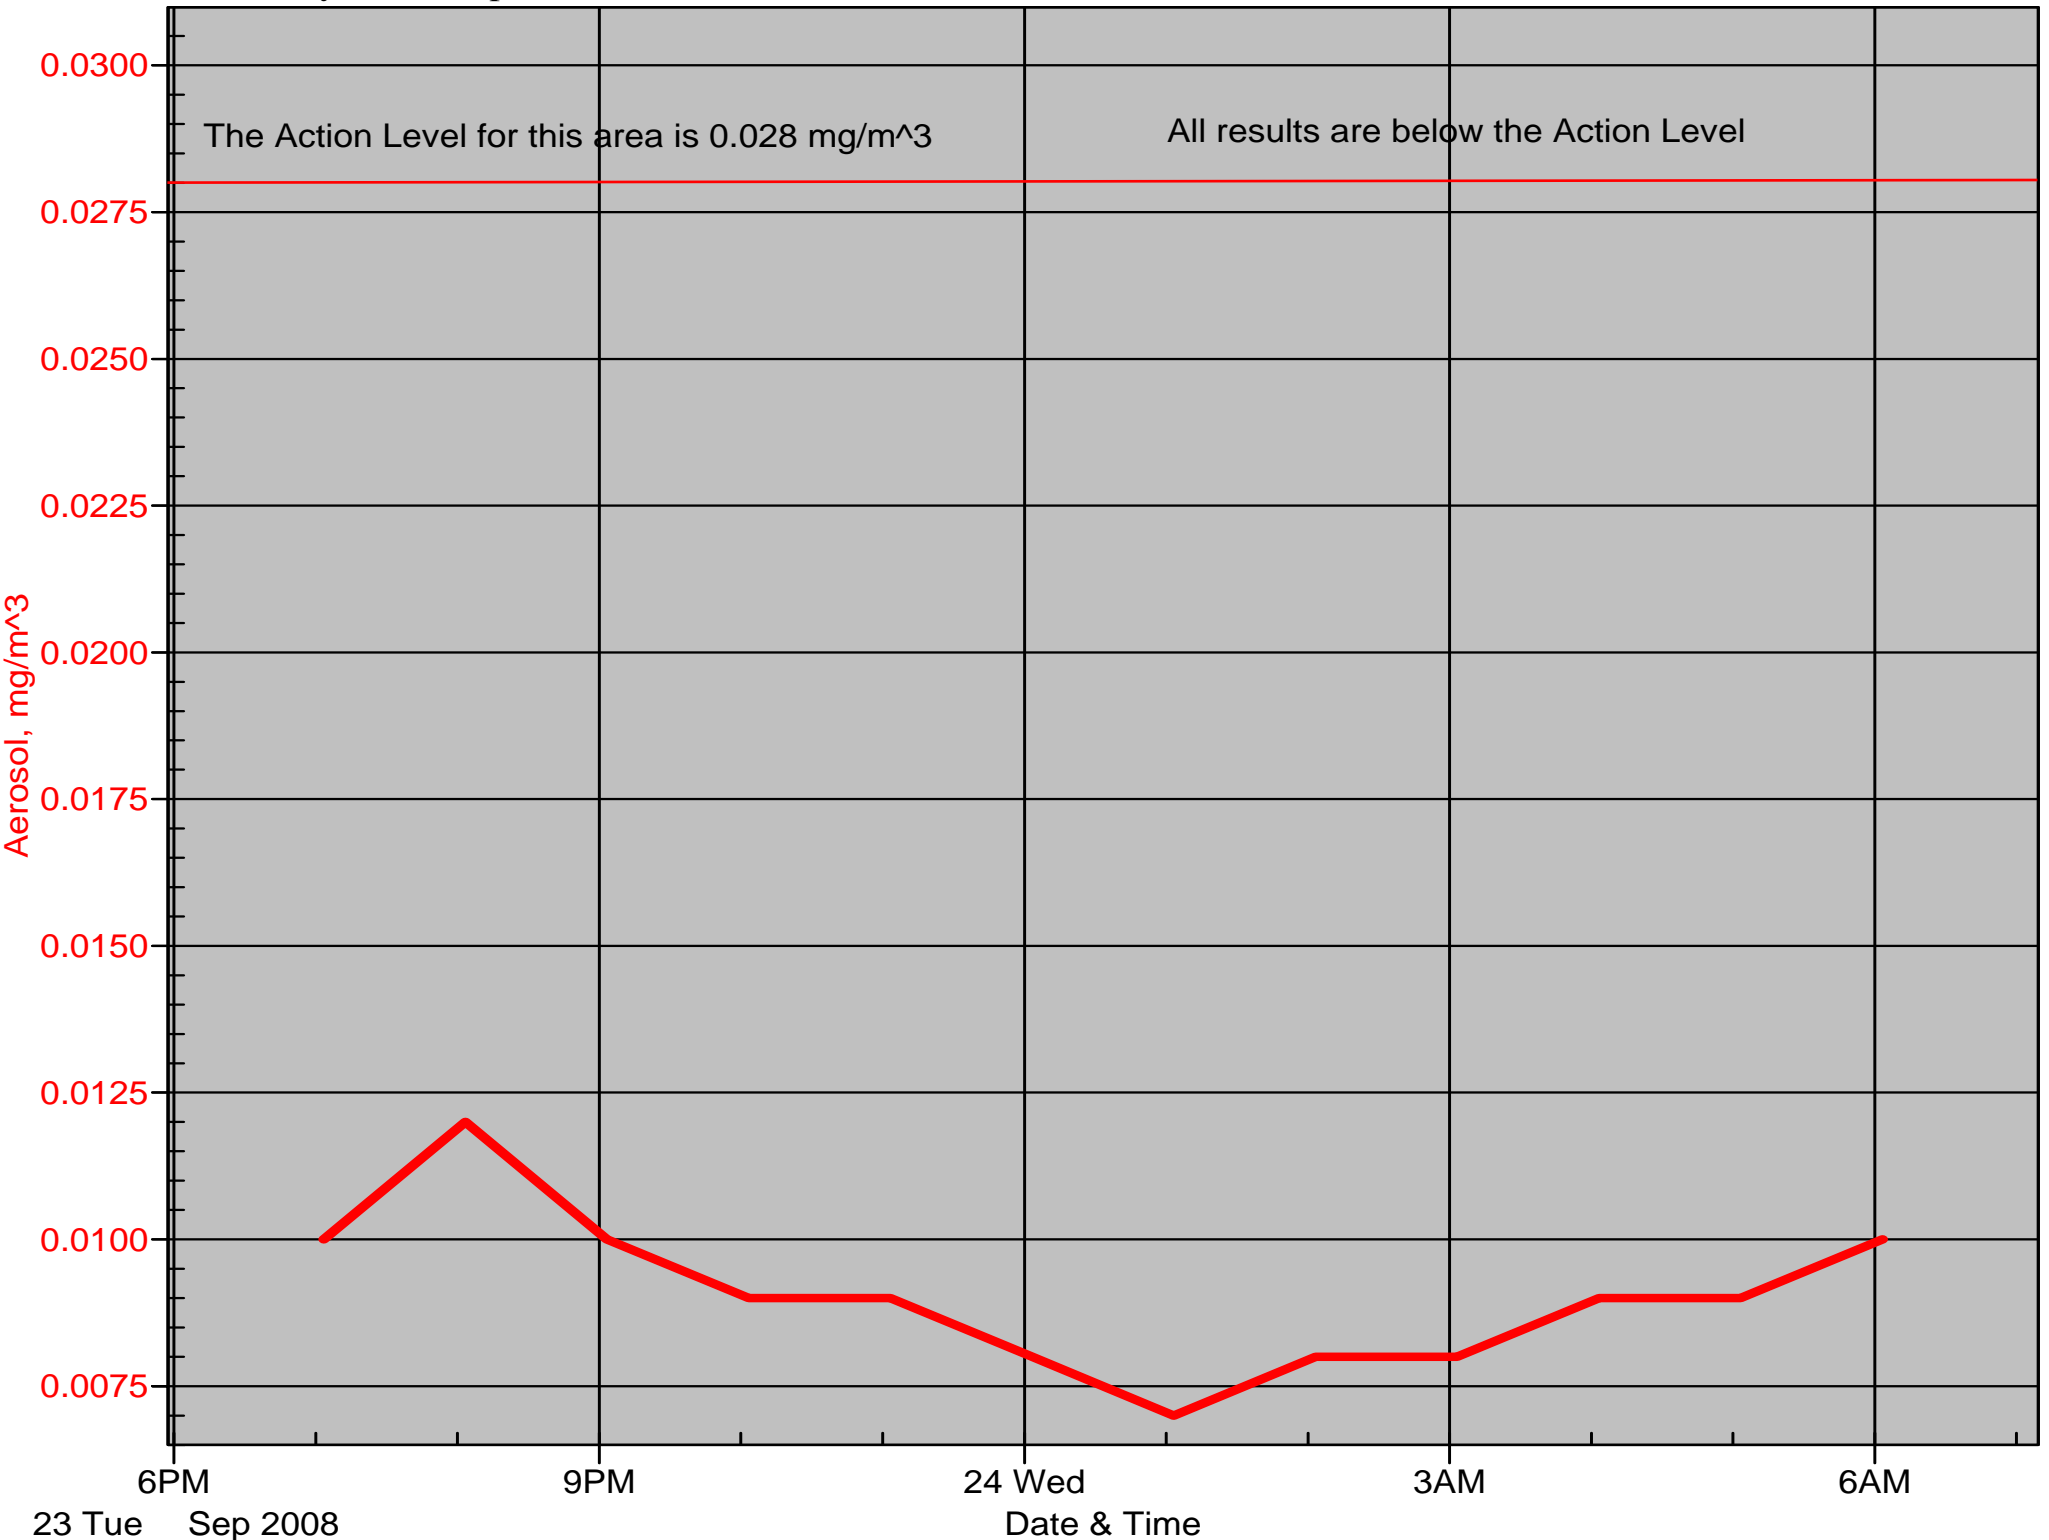

Air Monitor 1 Non-Working Hours

East of Pennsylvania Department of Environmental Protection Trailer, Downwind of Containment Area and Area's G and F

Air Monitor 2 Non-Working Hours

South of Containment Area, Sulphur Creek Monitoring

Air Monitor 4 Non-Working Hours

Southwest of Containment Area, Upwind of Site

Air Monitor 6 Non-Working Hours

East of Pennsylvania Department of Environmental Protection Trailer, Downwind of Containment Area and Area's G and F