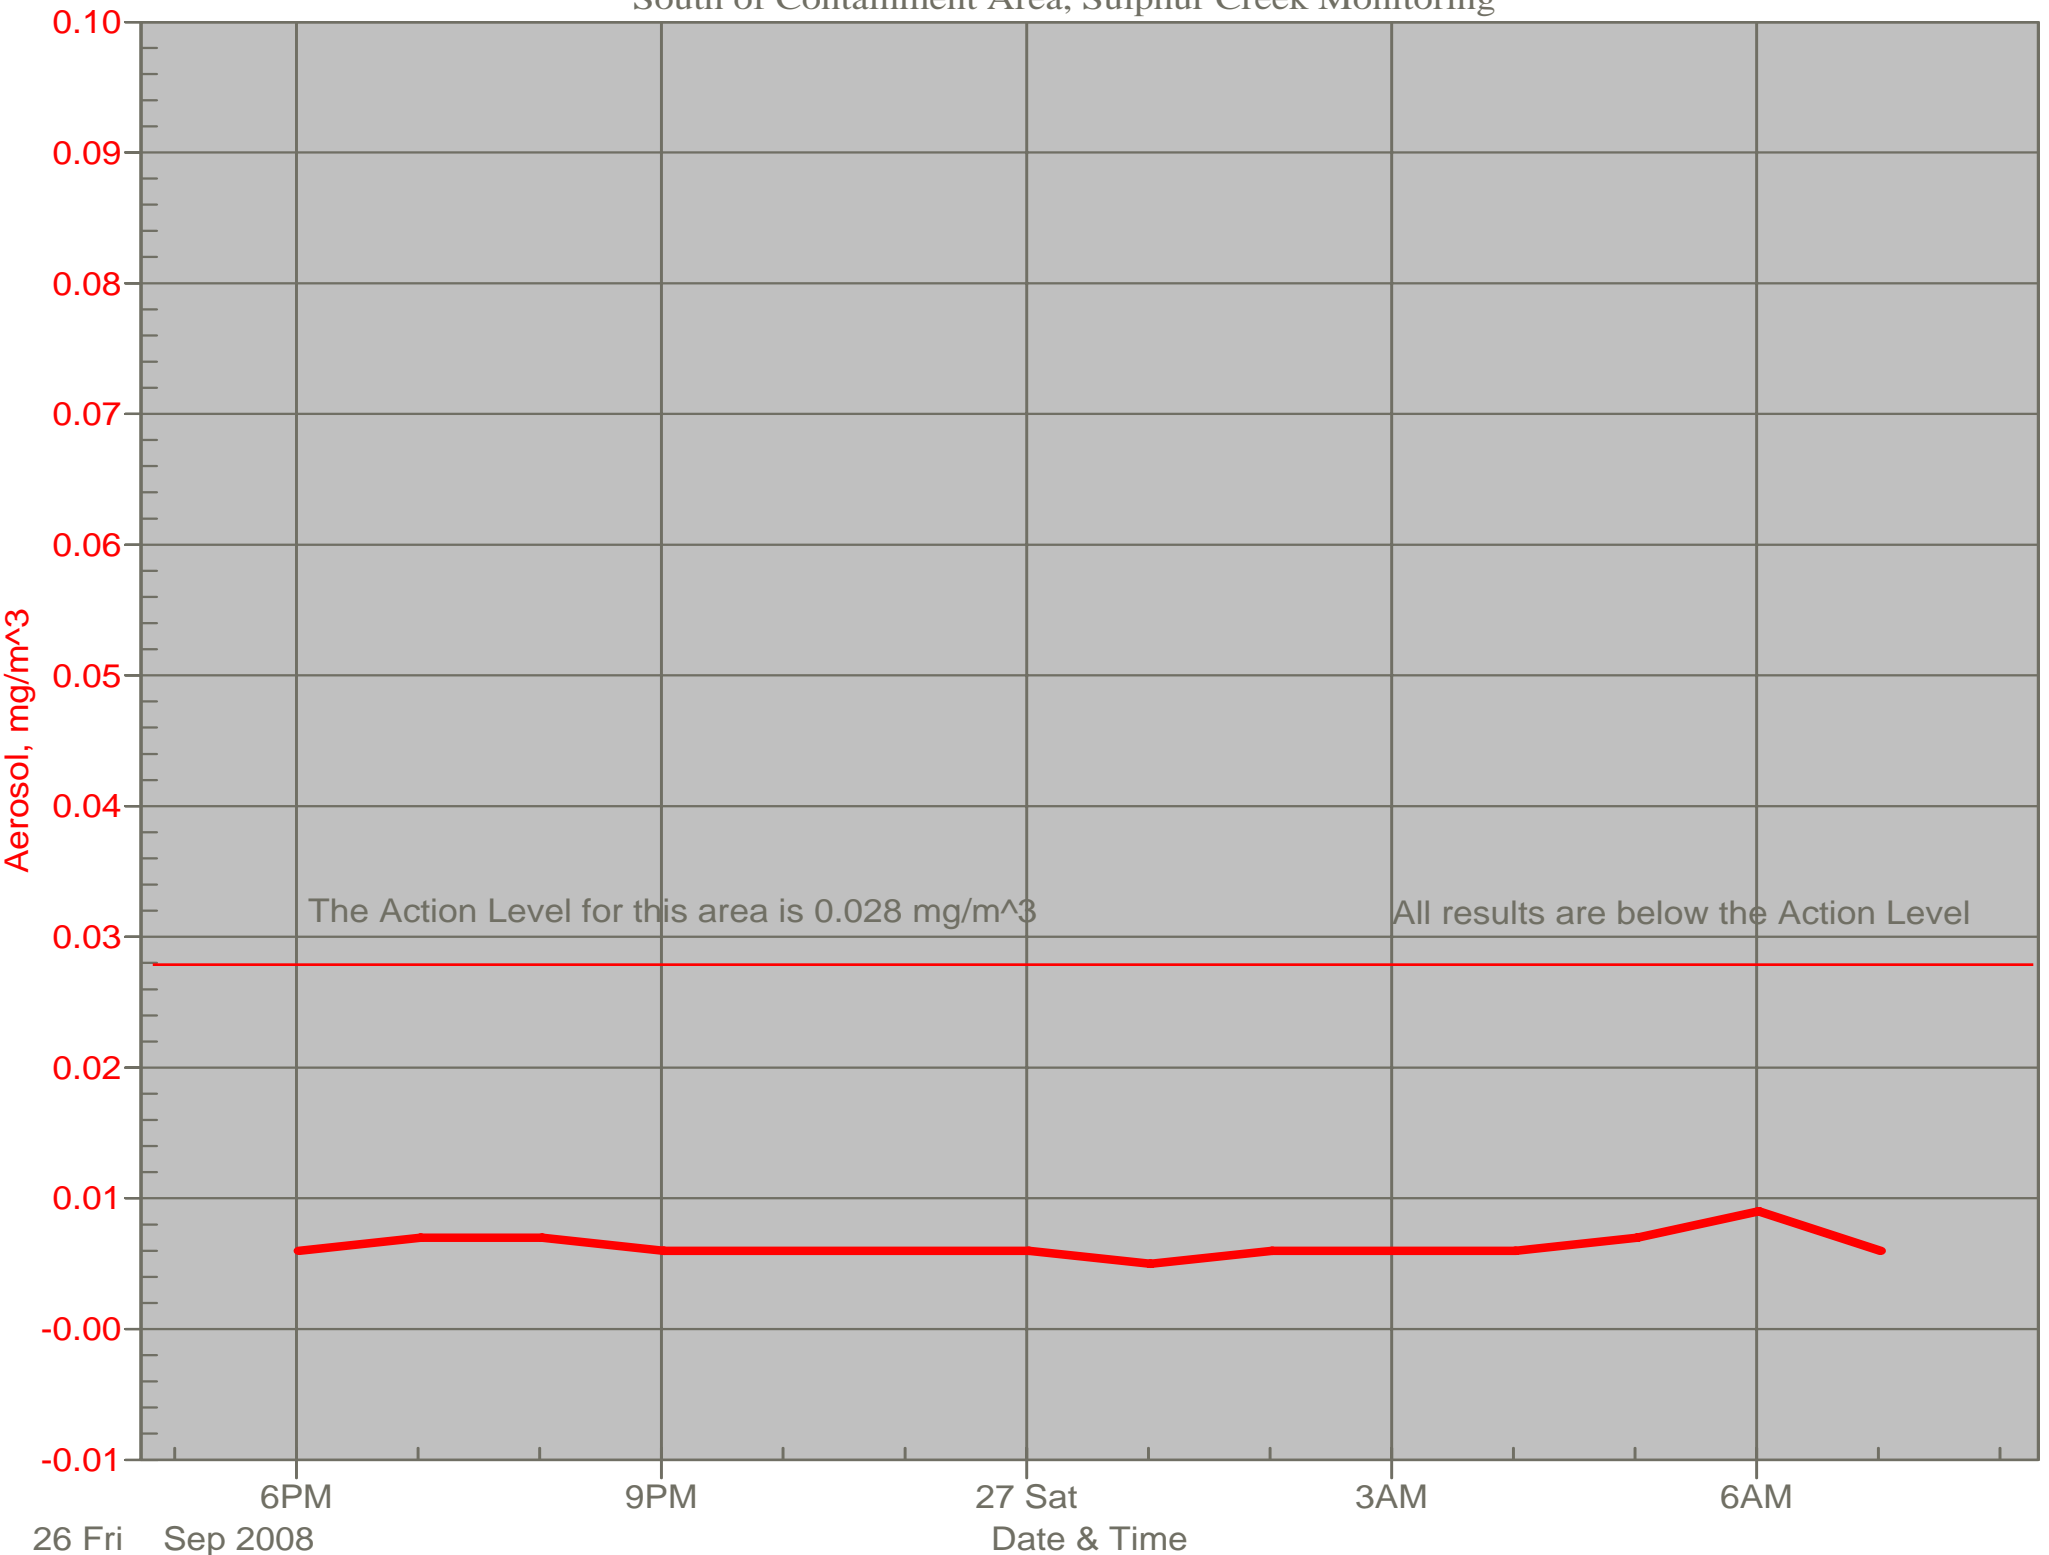

Air Monitor 2 Non-Working Hours

South of Containment Area, Sulphur Creek Monitoring

Air Monitor 3 Non-Working Hours

Southwest of Containment Area, Downwind of Containment Area and Area G

Air Monitor 4 Non-Working Hour

East of DEP Trailer within Support Zone, Upwind of Site

Air Monitor 6 Non-Working Hours

West of Containment Area, Downwind of Containment Area and Area G