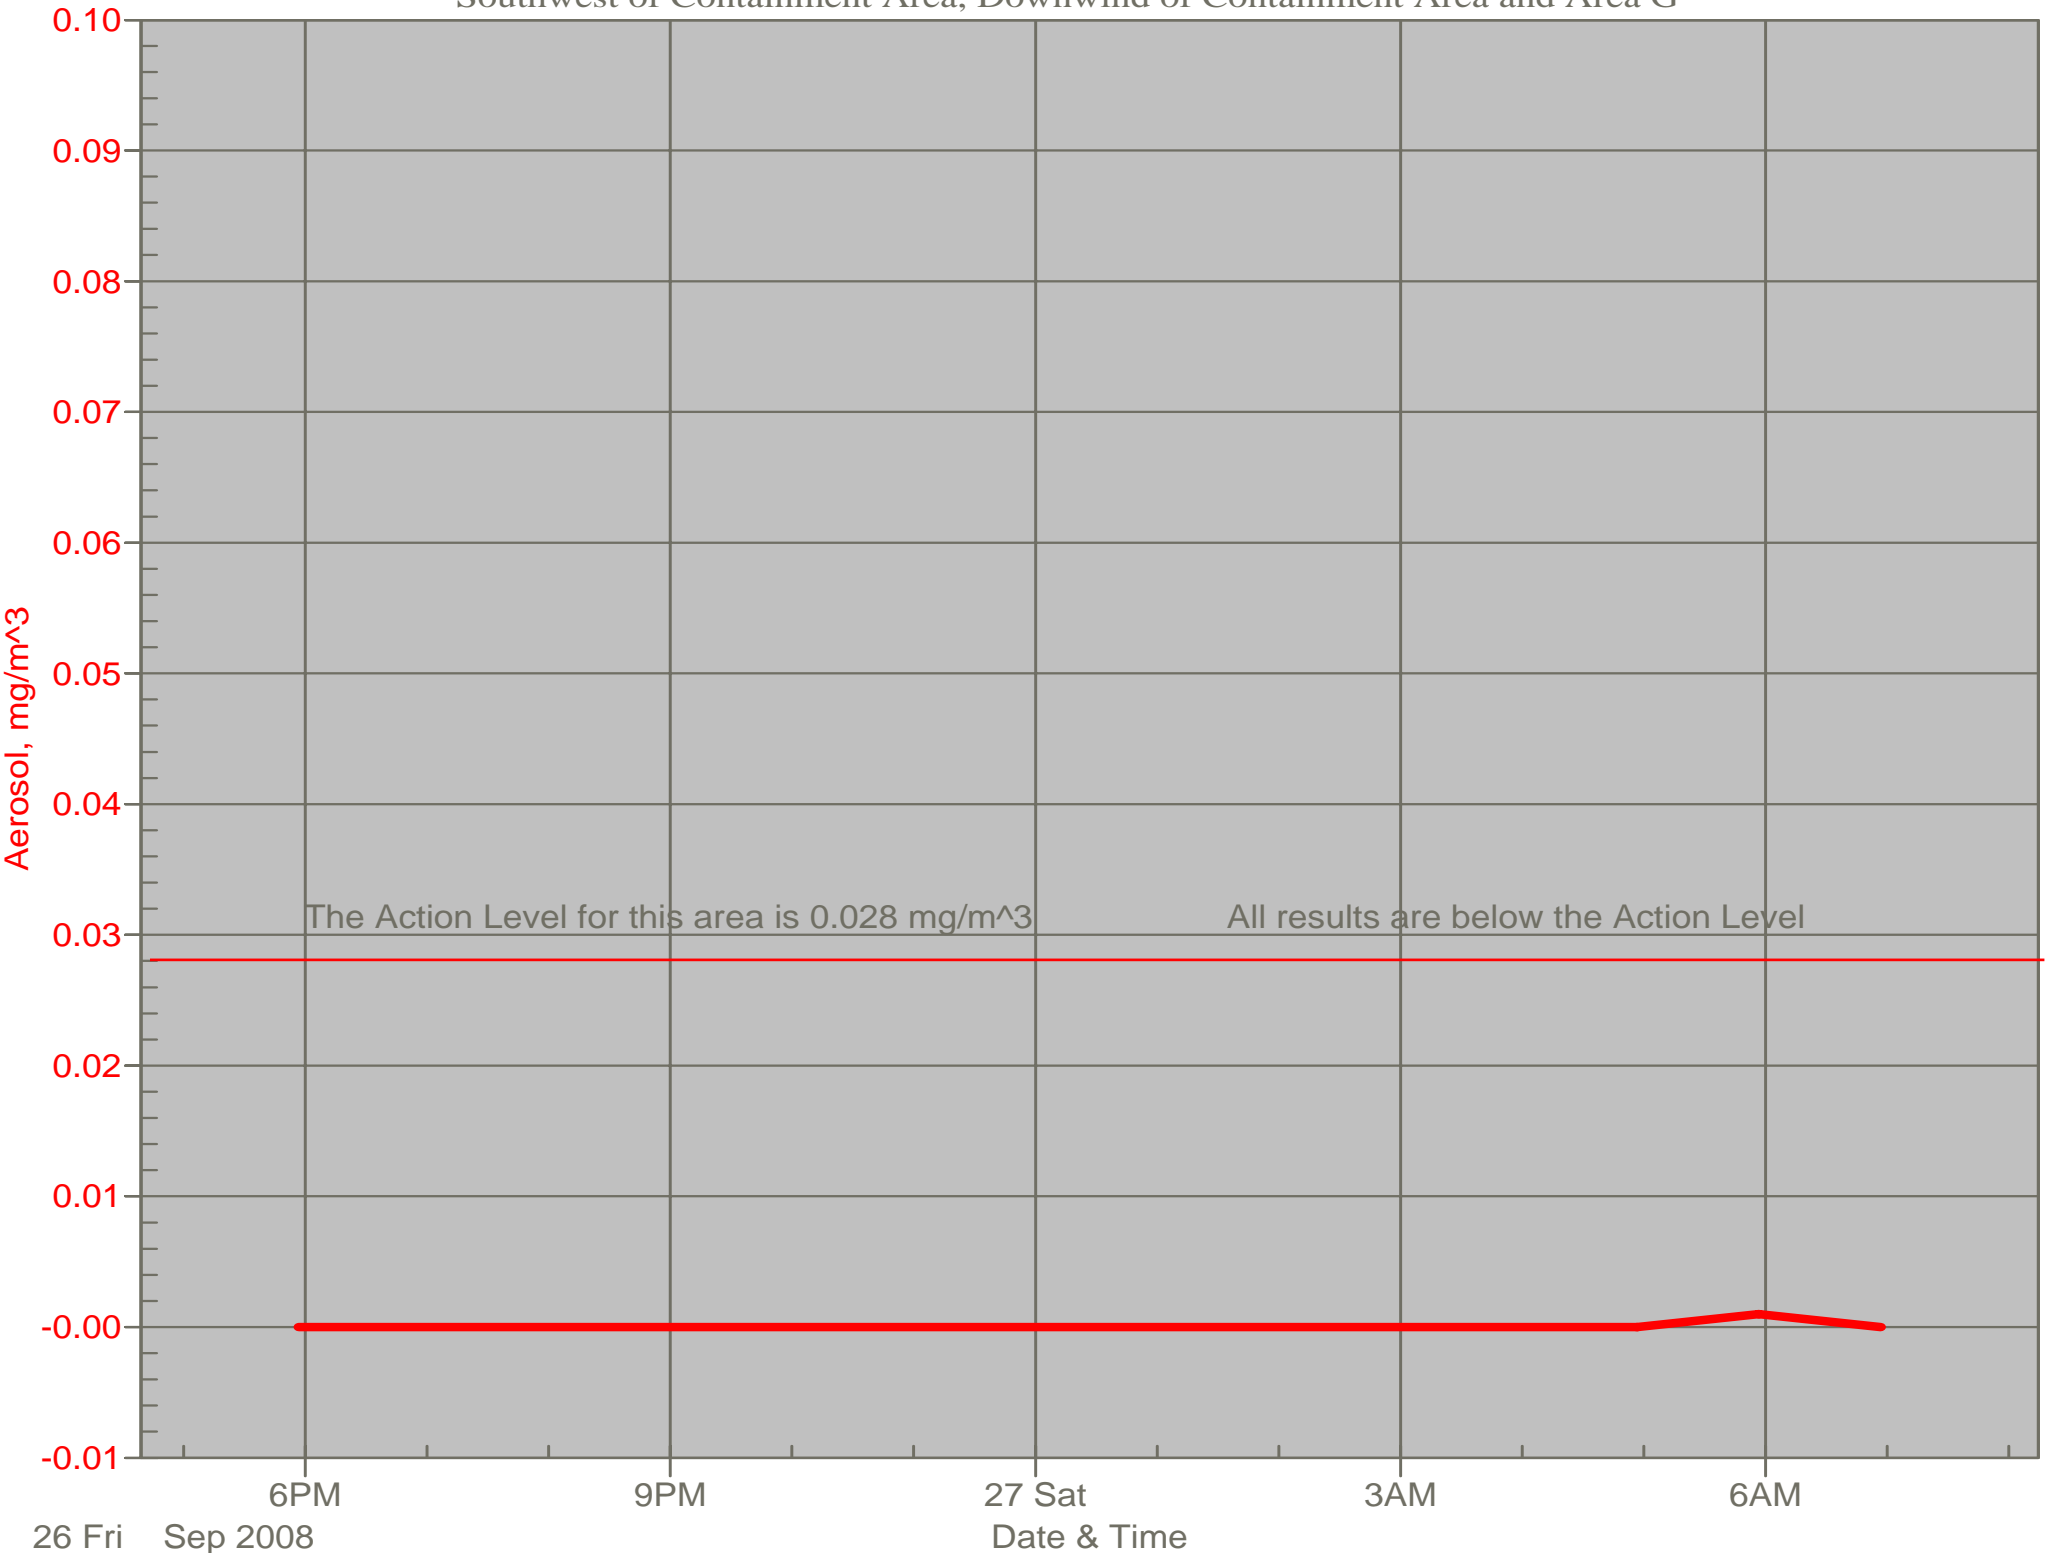

Air Monitor 2 Non-Working Hours

South of Containment Area, Sulphur Creek Monitoring

Air Monitor 3 Non-Working Hours

Southwest of Containment Area, Downwind of Containment Area and Area G

Air Monitor 4 Non-Working Hour

East of DEP Trailer within Support Zone, Upwind of Site

Air Monitor 6 Non-Working Hours

West of Containment Area, Downwind of Containment Area and Area G