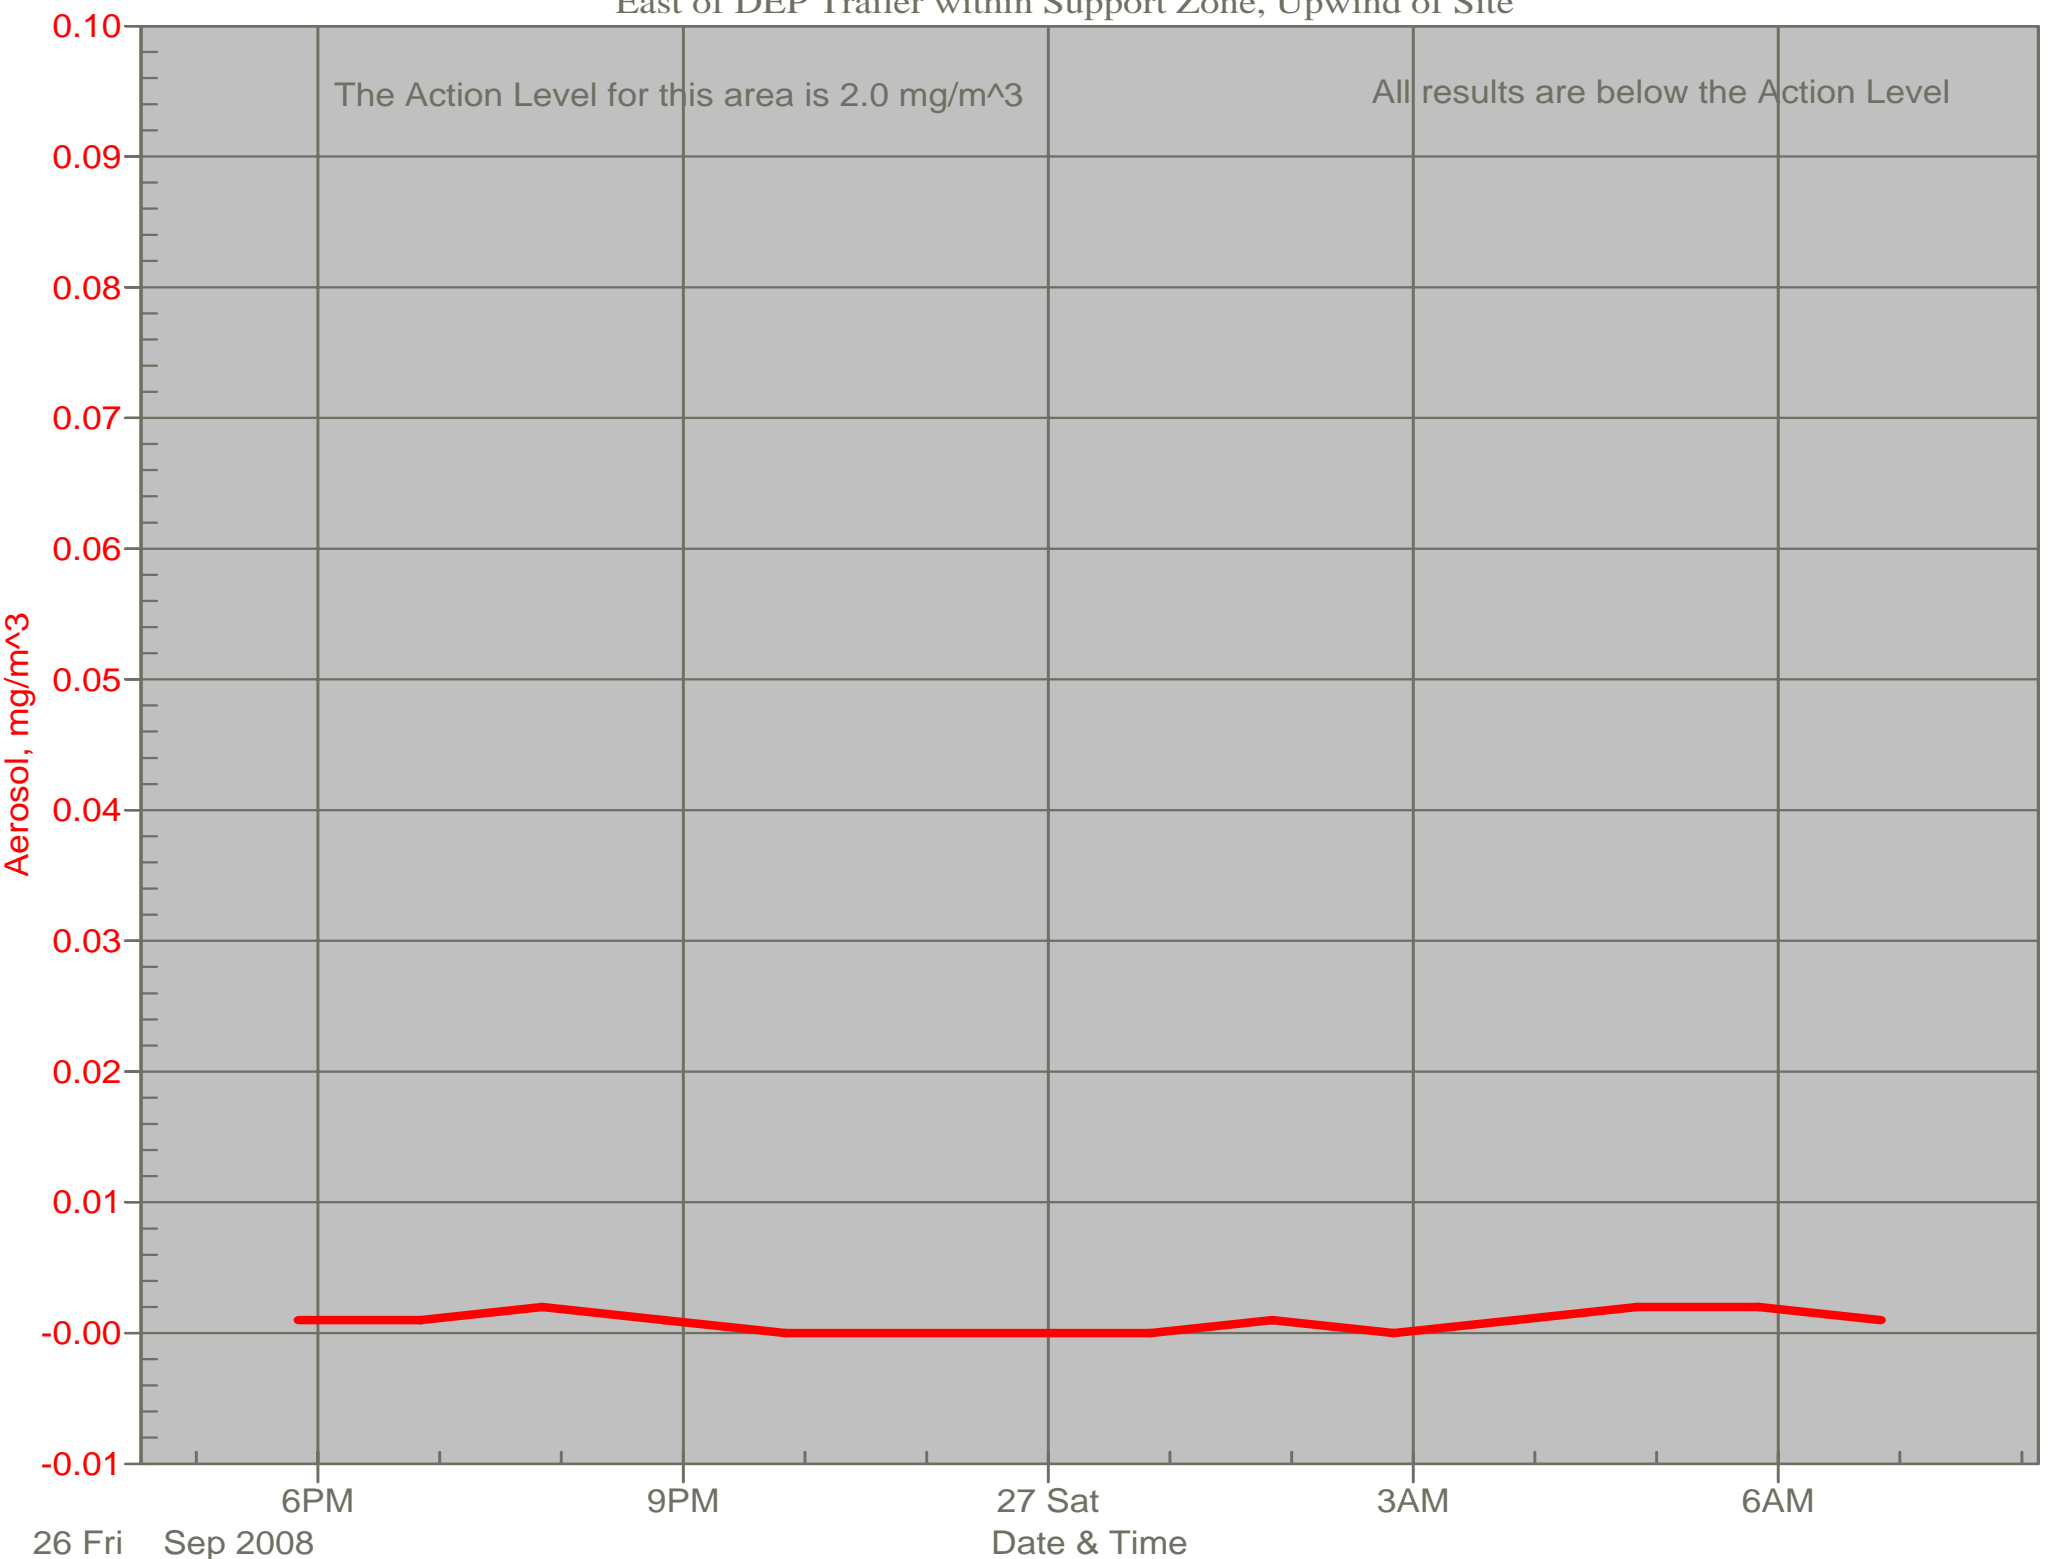

Air Monitor 2 Non-Working Hours

South of Containment Area, Sulphur Creek Monitoring

Air Monitor 3 Non-Working Hours

Southwest of Containment Area, Downwind of Containment Area and Area G

Air Monitor 4 Non-Working Hour

East of DEP Trailer within Support Zone, Upwind of Site

Air Monitor 6 Non-Working Hours

West of Containment Area, Downwind of Containment Area and Area G