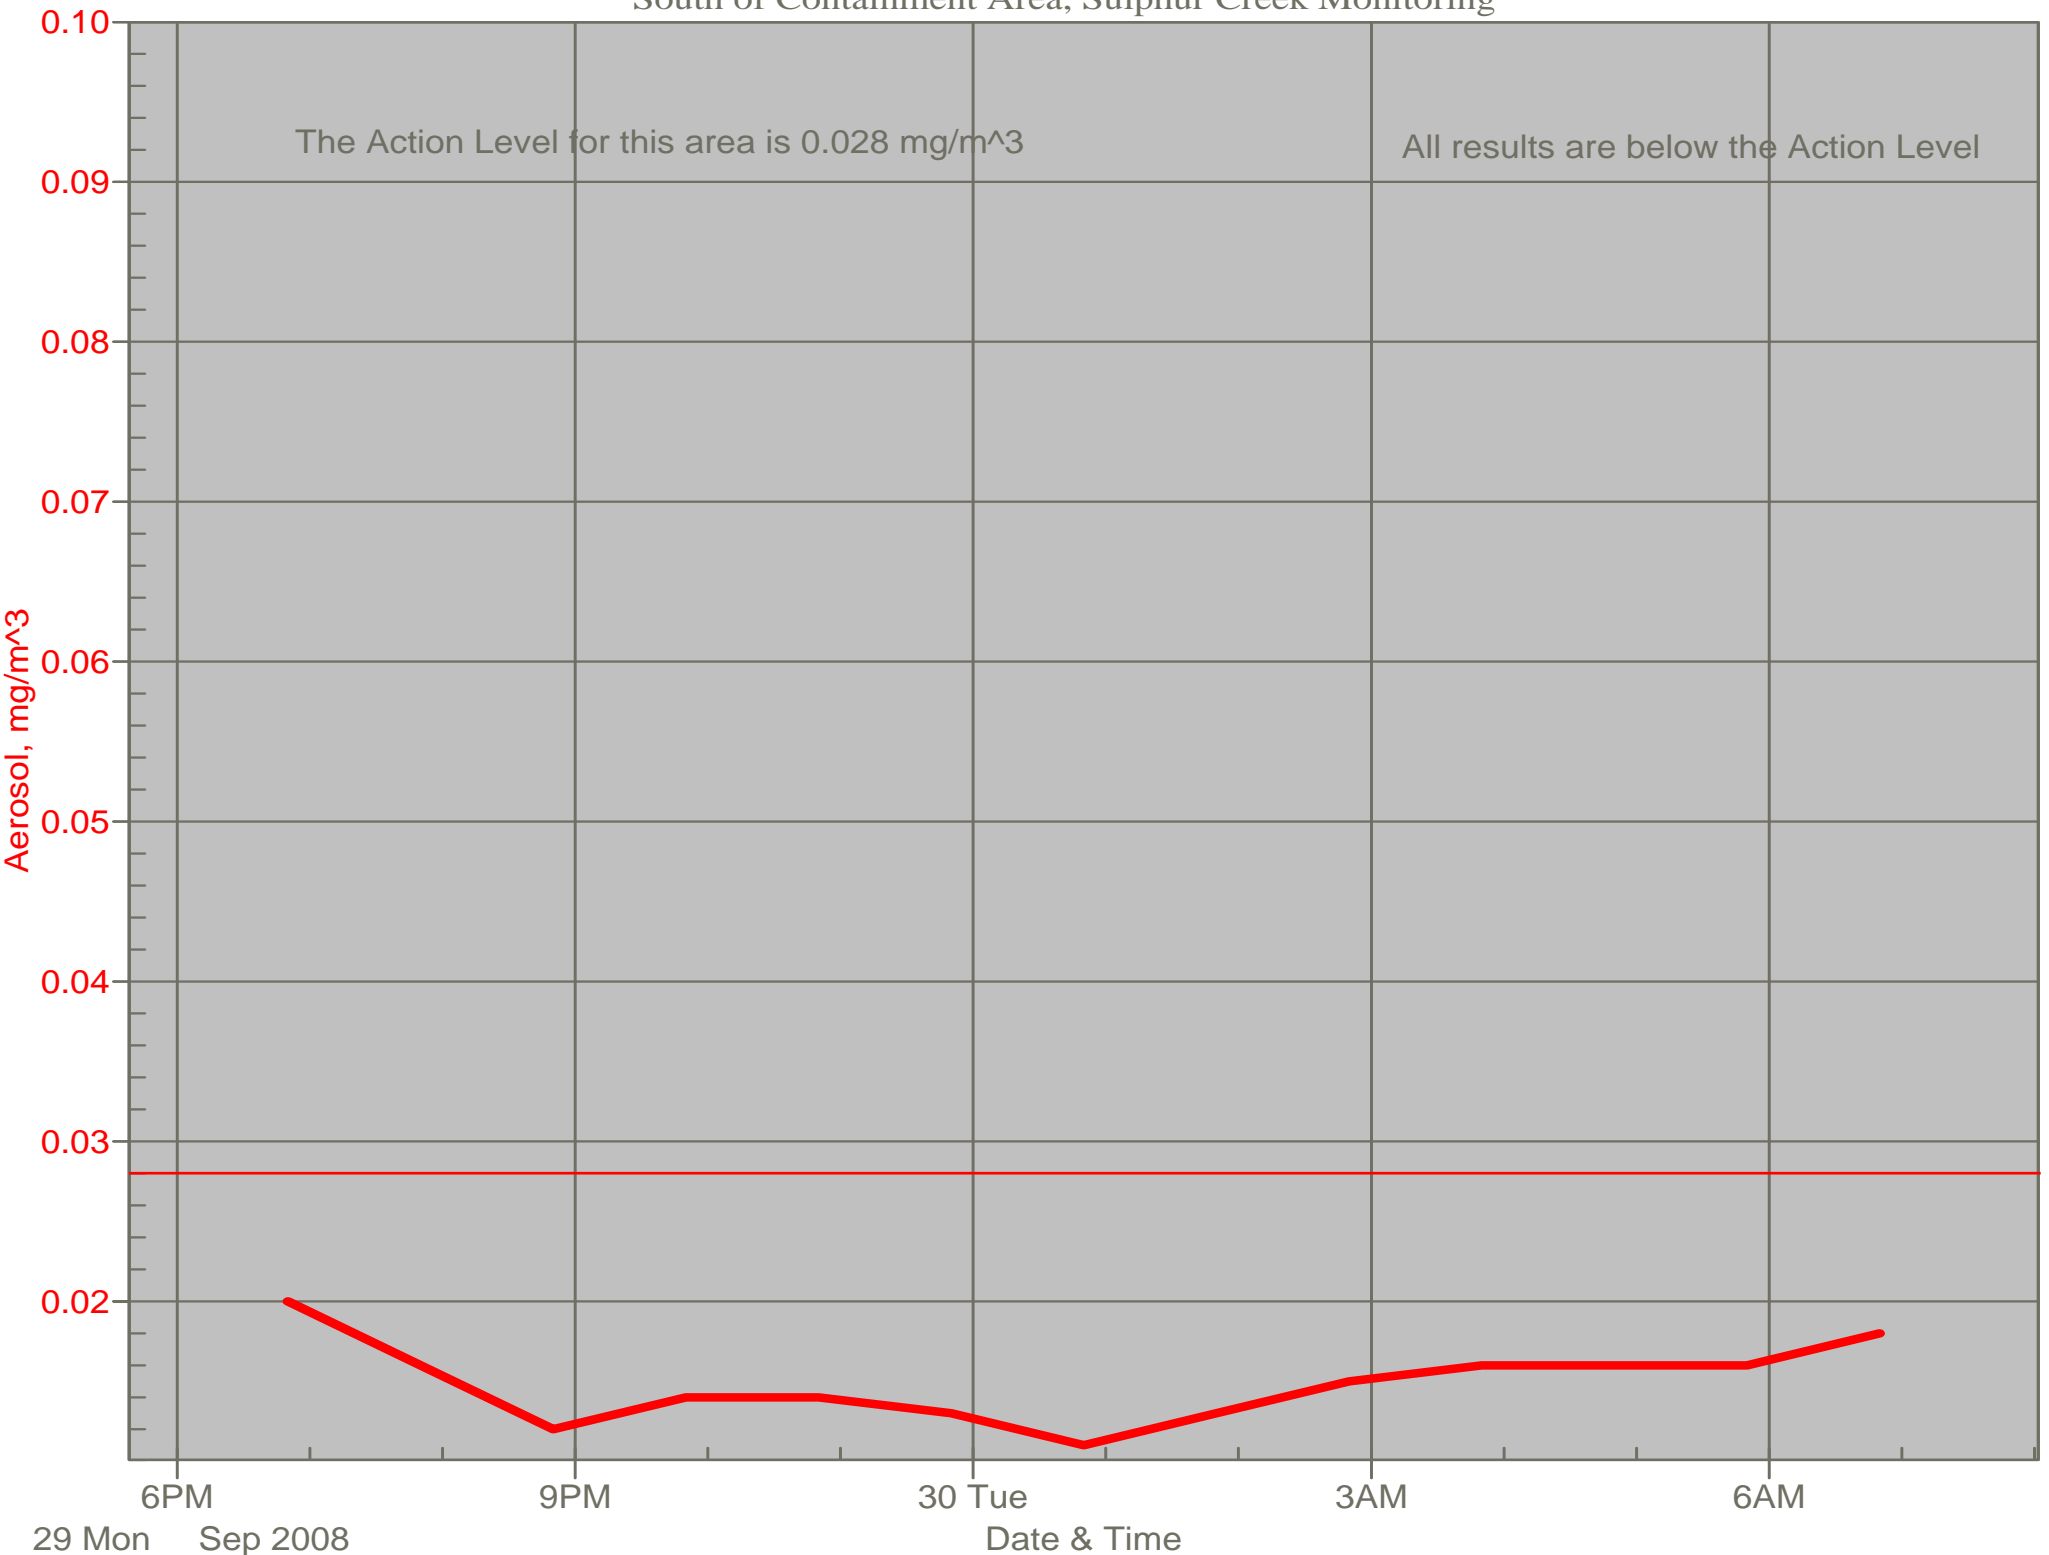

# Air Monitor 3 Non-Working Hours

Southwest of Containment Area, Upwind of Site

# Air Monitor 4 Non-Working Hours

East of PADEP Trailer within Support Zone, Downwind of Containment Area and Area G

# Air Monitor 6 Non-Working Hours

South of Containment Area, Sulphur Creek Monitoring

# Air Monitor 7 Non-Working Hours

East of PADEP Trailer within Support Zone, Downwind of Containment Area and Area G