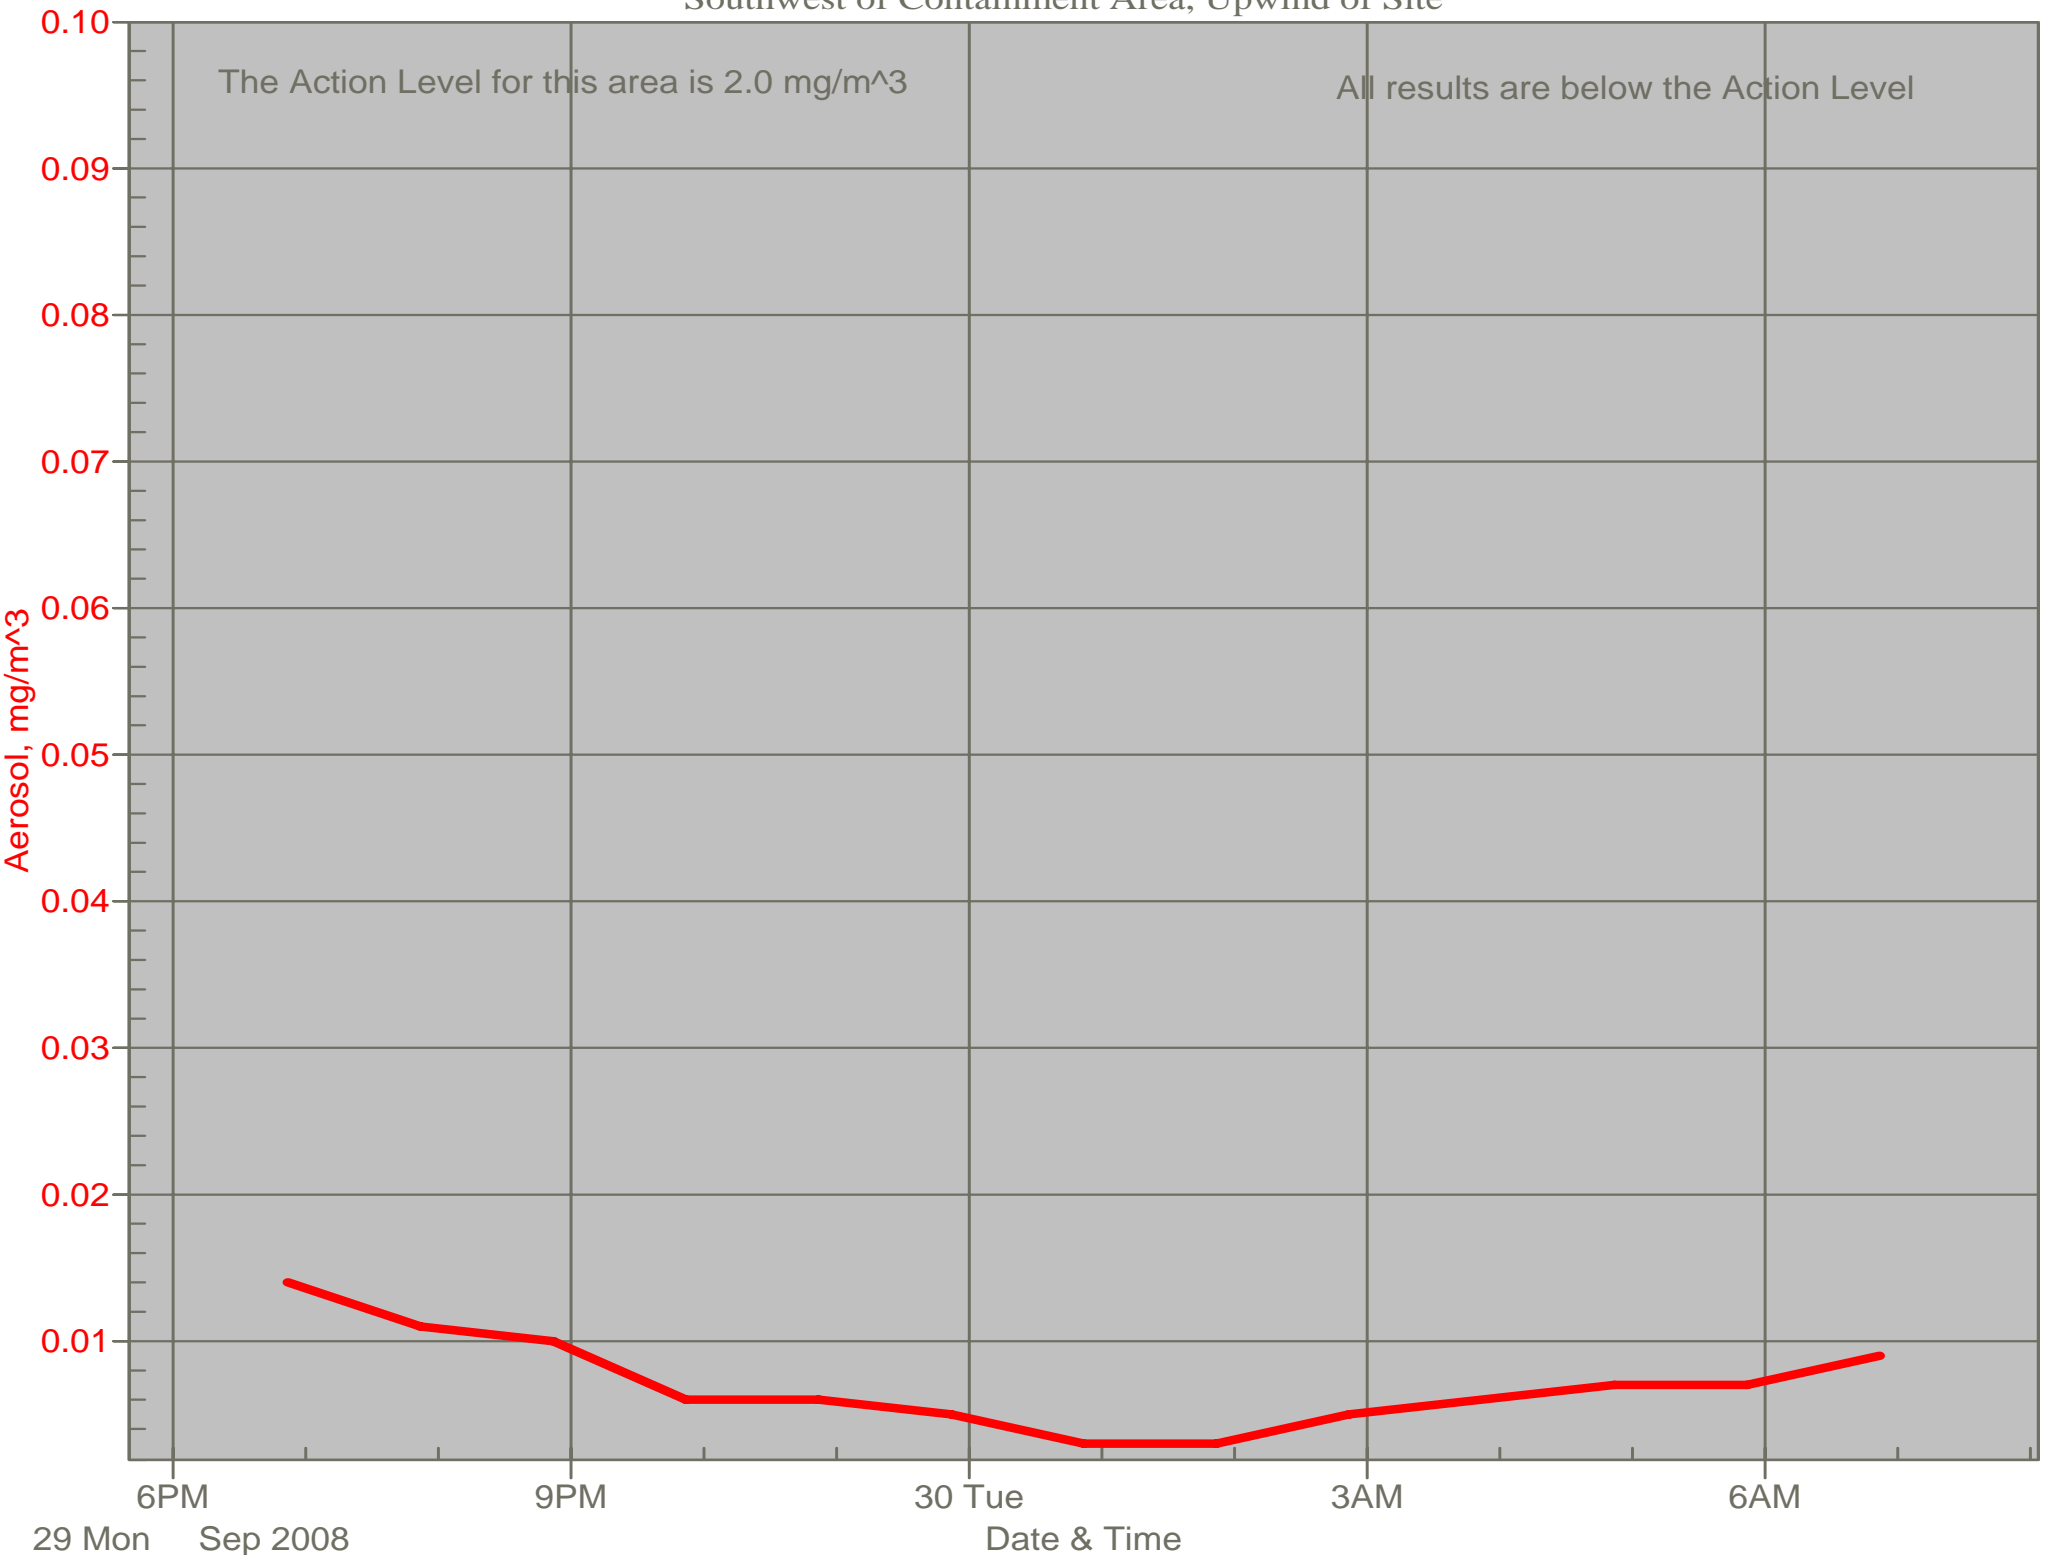

# Air Monitor 3 Non-Working Hours

Southwest of Containment Area, Upwind of Site

# Air Monitor 4 Non-Working Hours

East of PADEP Trailer within Support Zone, Downwind of Containment Area and Area G

# Air Monitor 6 Non-Working Hours

South of Containment Area, Sulphur Creek Monitoring

# Air Monitor 7 Non-Working Hours

East of PADEP Trailer within Support Zone, Downwind of Containment Area and Area G