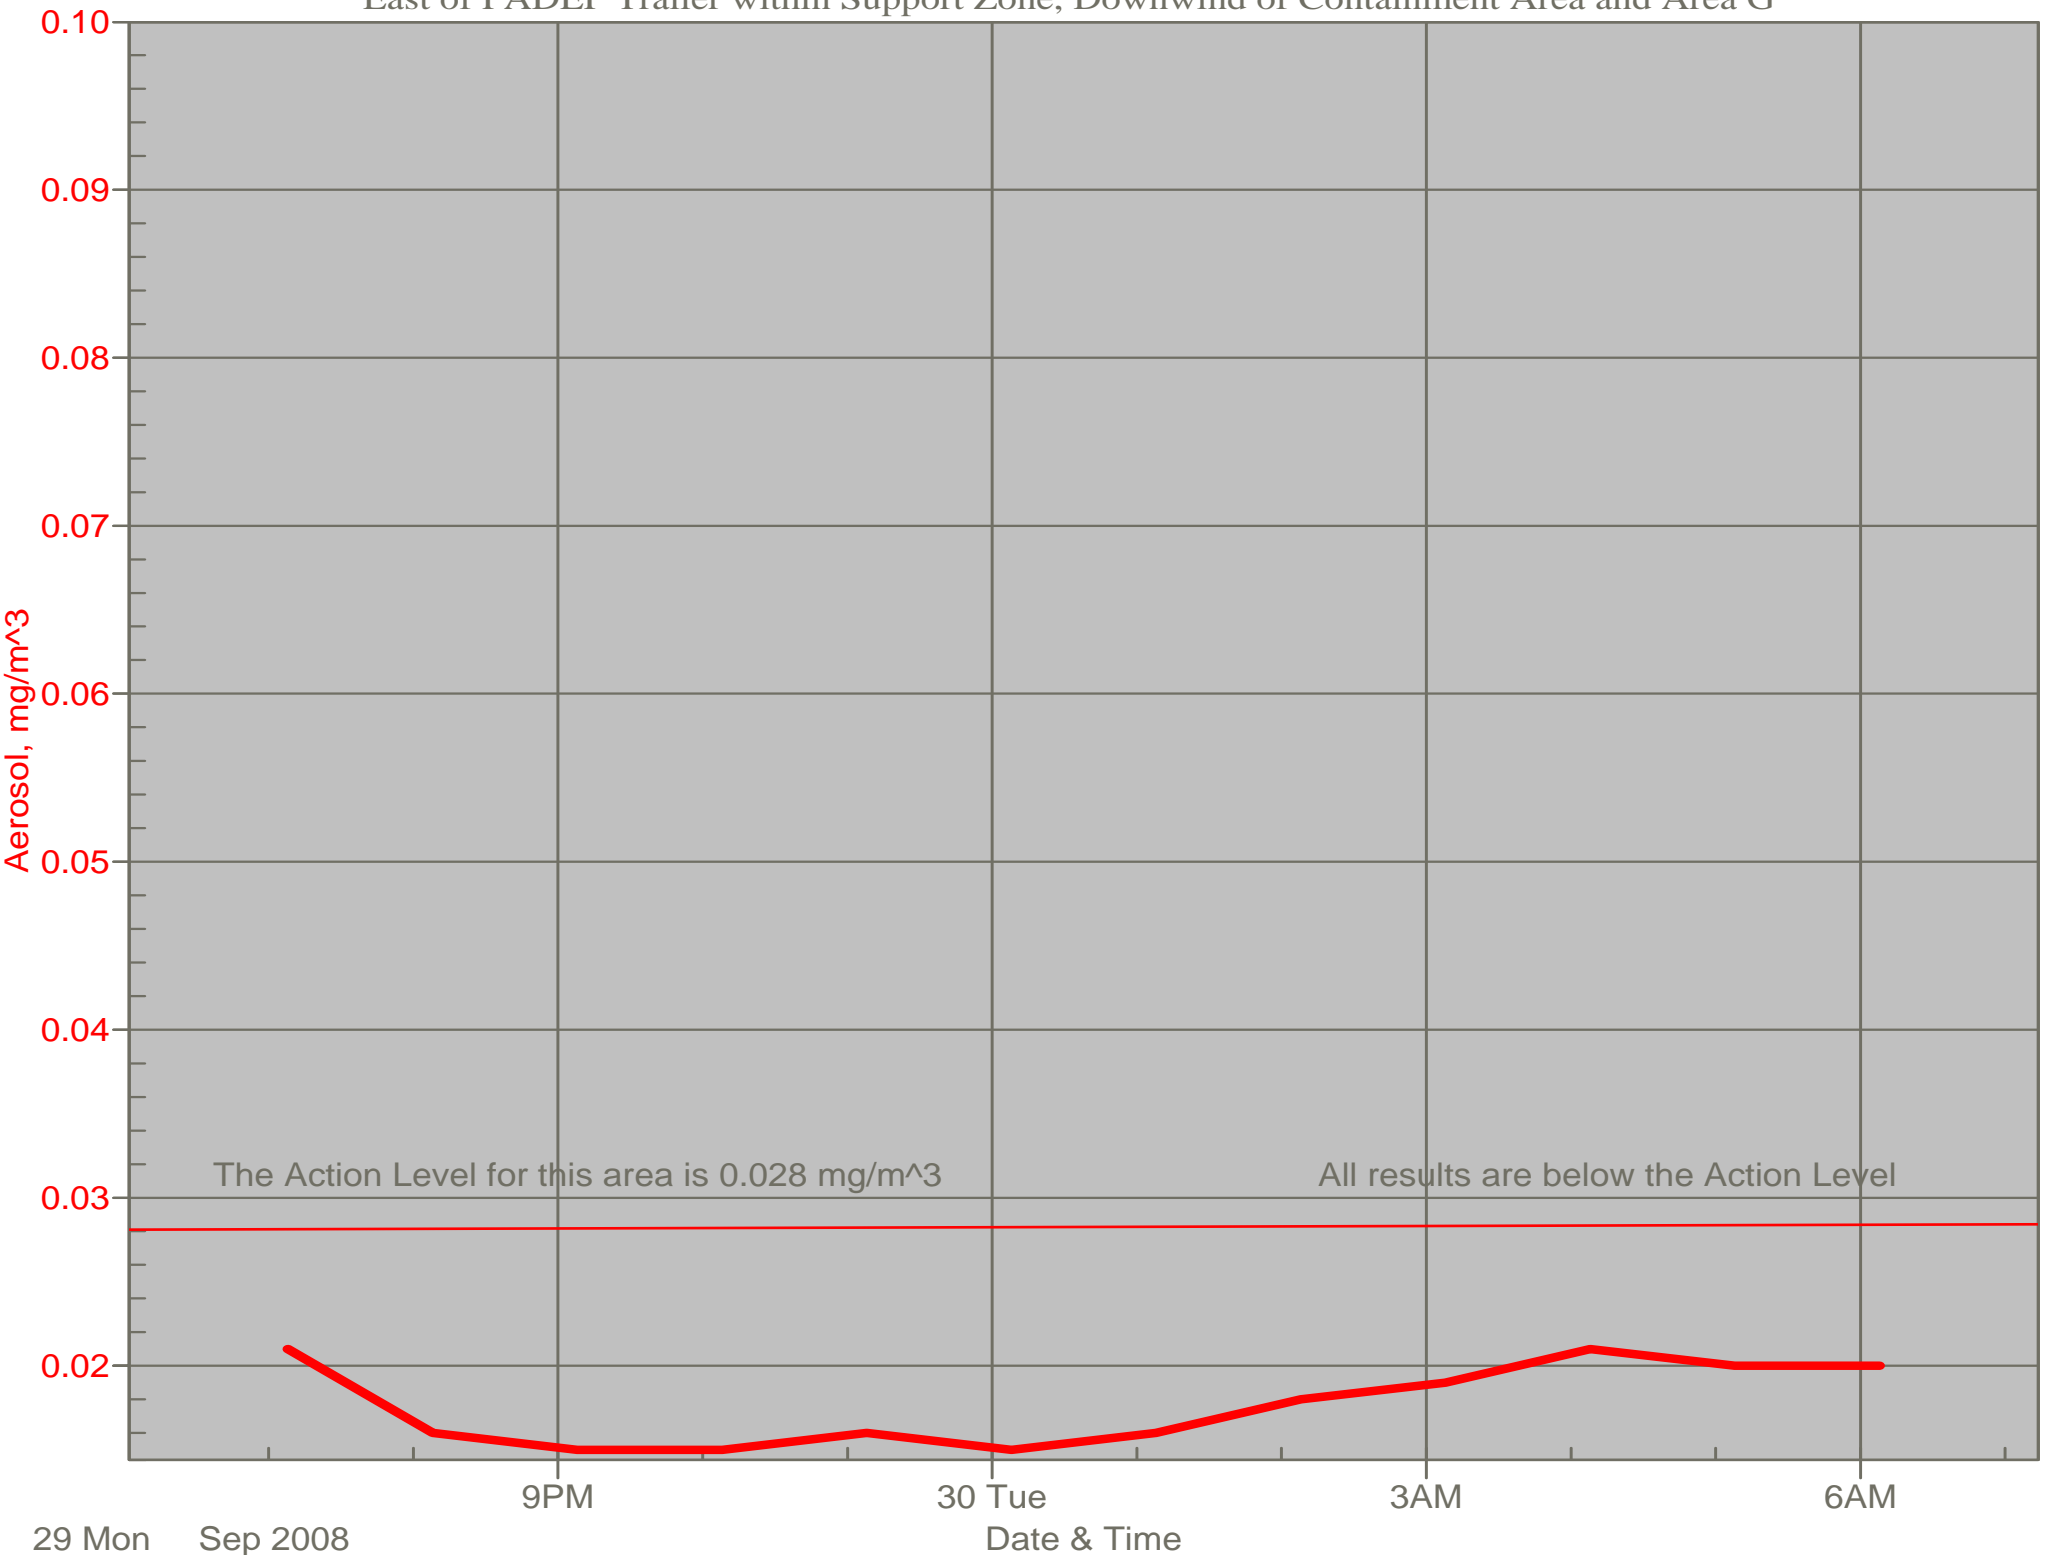

# Air Monitor 3 Non-Working Hours

Southwest of Containment Area, Upwind of Site

# Air Monitor 4 Non-Working Hours

East of PADEP Trailer within Support Zone, Downwind of Containment Area and Area G

# Air Monitor 6 Non-Working Hours

South of Containment Area, Sulphur Creek Monitoring

# Air Monitor 7 Non-Working Hours

East of PADEP Trailer within Support Zone, Downwind of Containment Area and Area G