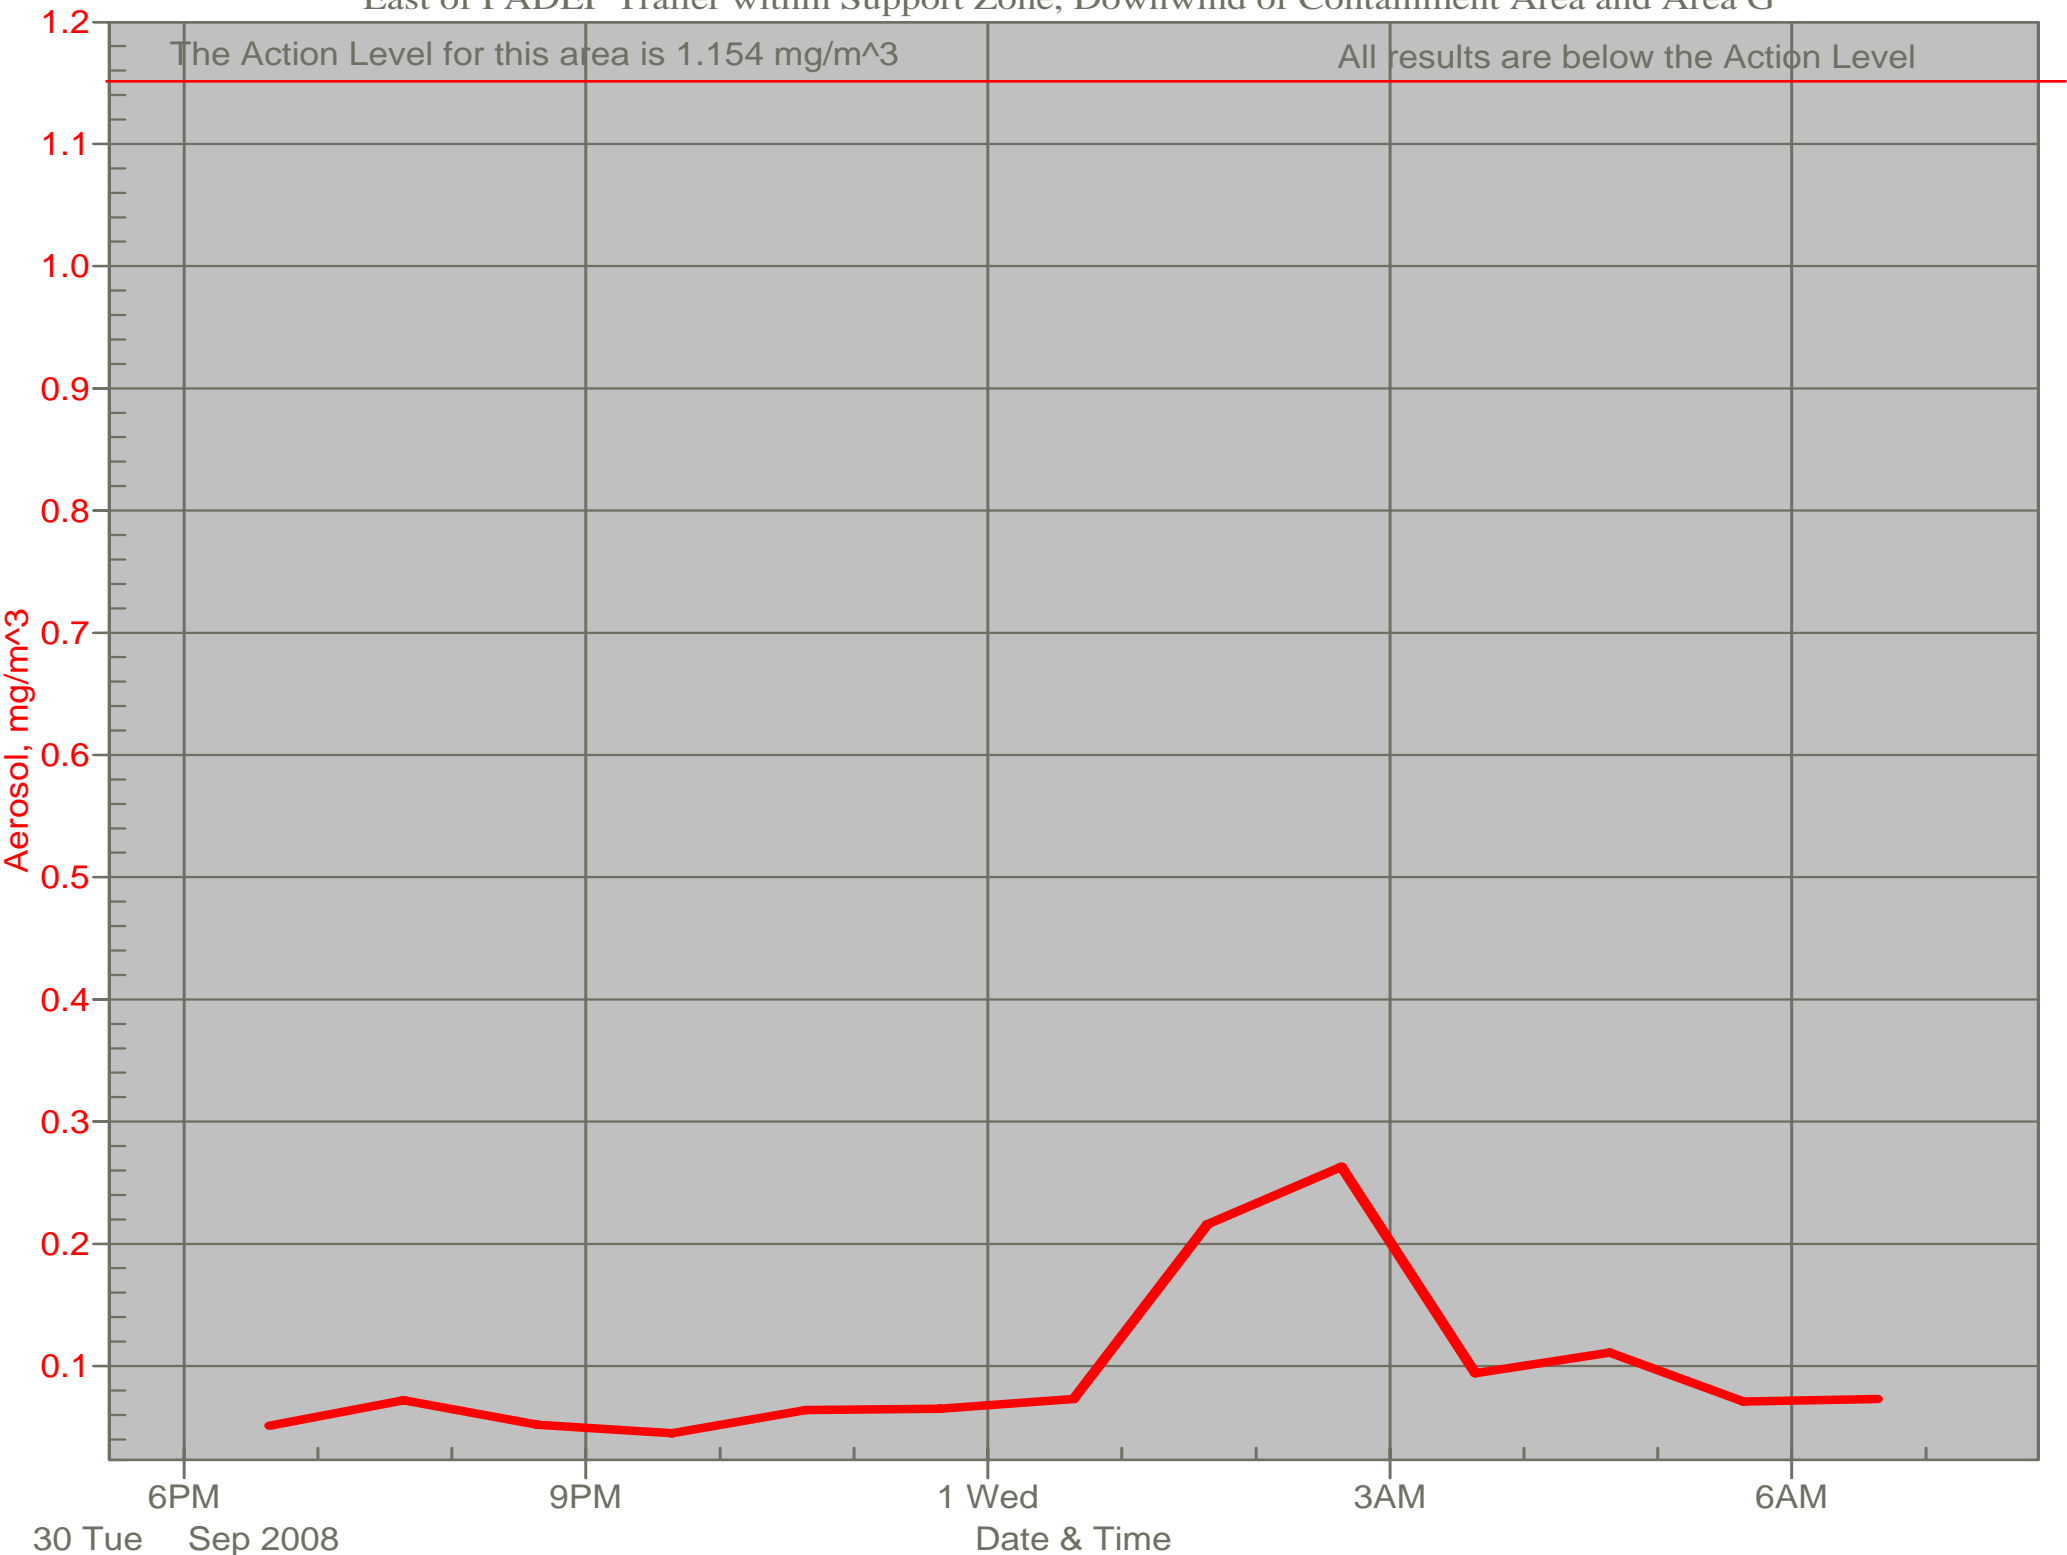

Air Monitor 3 Non-Working Hours

East of PADEP Trailer within Support Zone, Downwind of Containment Area and Area G

Air Monitor 5 Non-Working Hours

East of PADEP Trailer within Support Zone, Downwind of Containment Area and Area G

Air Monitor 6 Non-Working Hours

Southwest of Containment Area, Upwind of Site

Air Monitor 7 Non-Working Hours

South of Containment Area, Sulphur Creek Monitoring