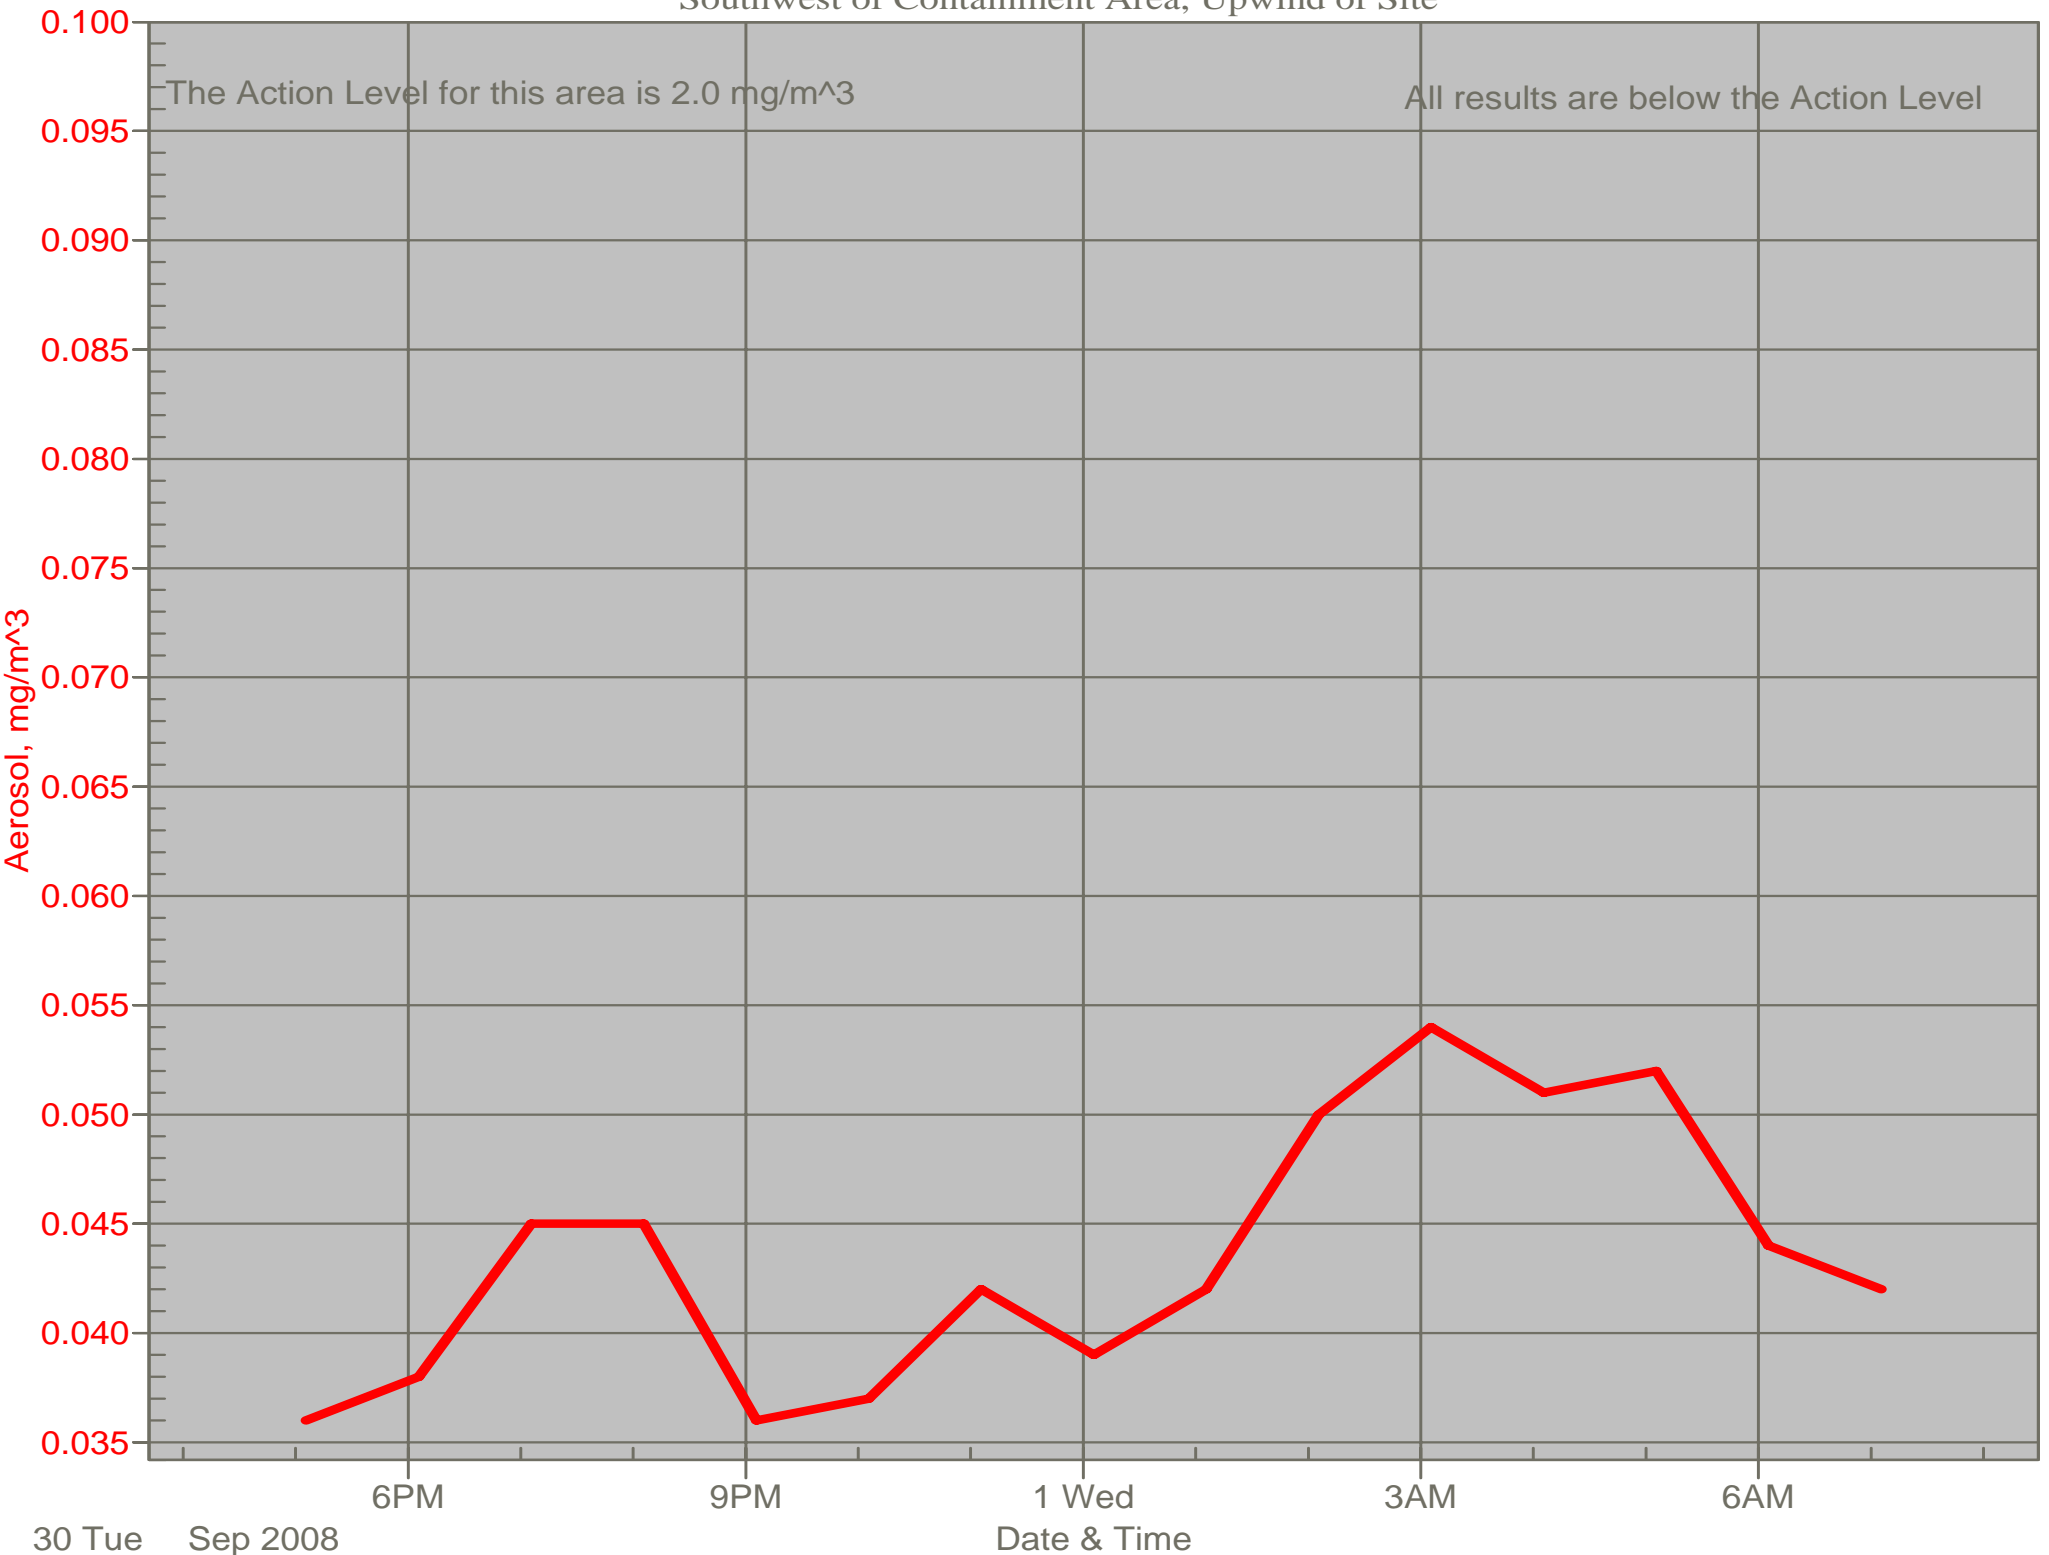

Air Monitor 3 Non-Working Hours

East of PADEP Trailer within Support Zone, Downwind of Containment Area and Area G

Air Monitor 5 Non-Working Hours

East of PADEP Trailer within Support Zone, Downwind of Containment Area and Area G

Air Monitor 6 Non-Working Hours

Southwest of Containment Area, Upwind of Site

Air Monitor 7 Non-Working Hours

South of Containment Area, Sulphur Creek Monitoring