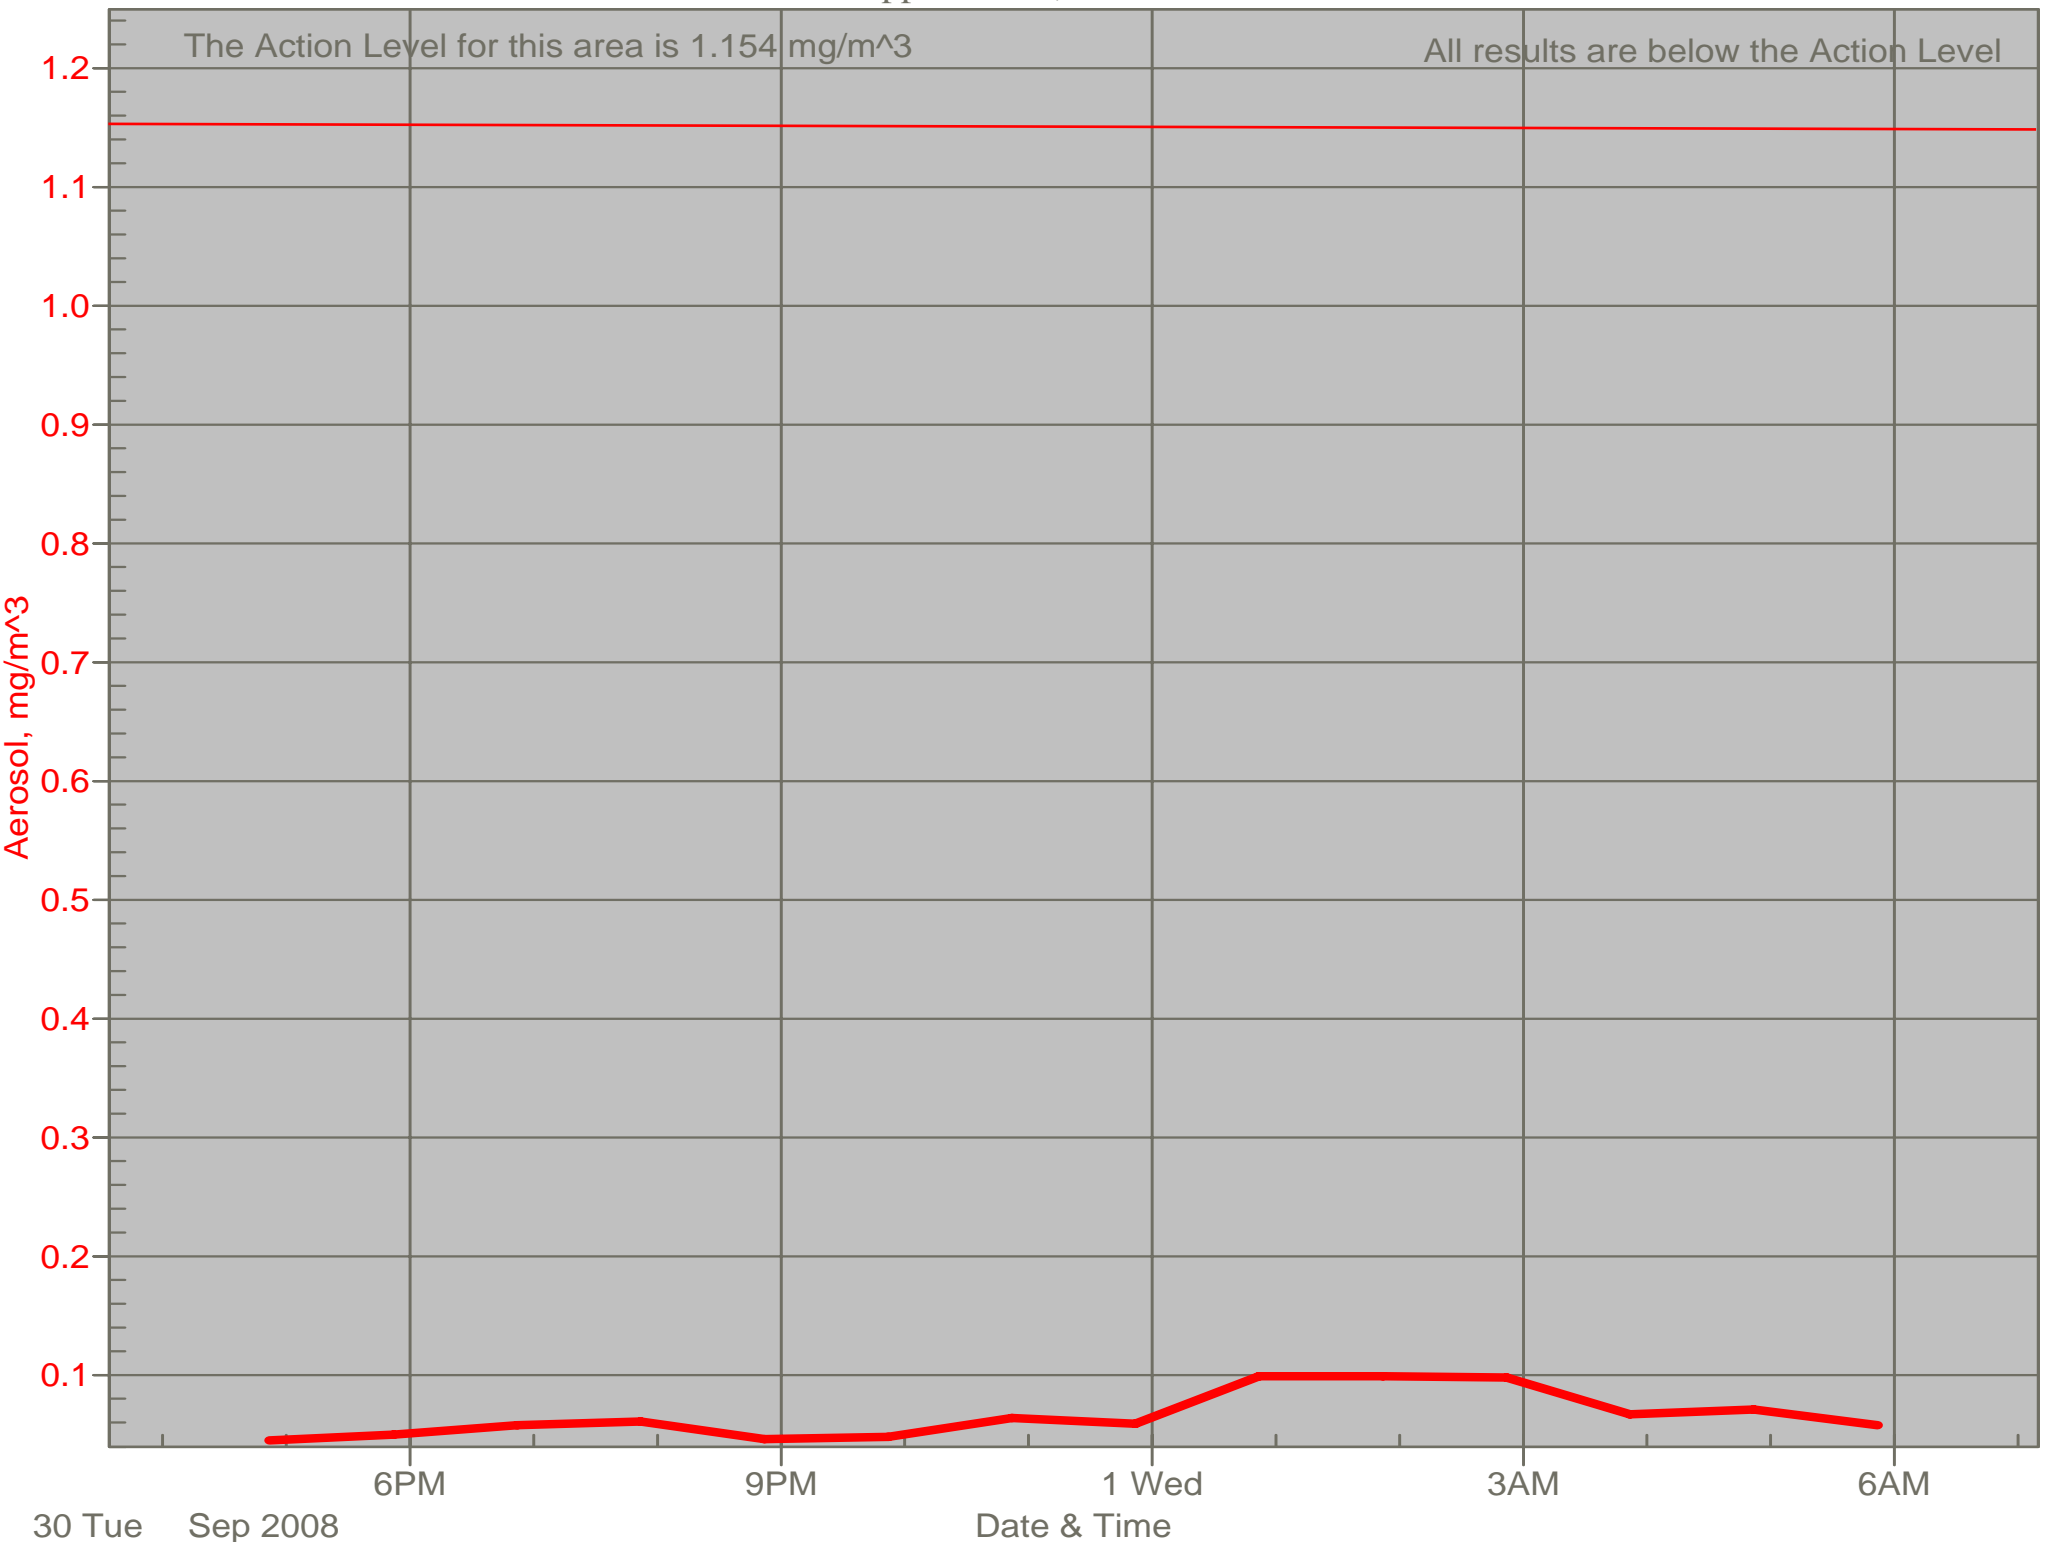

Air Monitor 3 Non-Working Hours

East of PADEP Trailer within Support Zone, Downwind of Containment Area and Area G

Air Monitor 5 Non-Working Hours

East of PADEP Trailer within Support Zone, Downwind of Containment Area and Area G

Air Monitor 6 Non-Working Hours

Southwest of Containment Area, Upwind of Site

Air Monitor 7 Non-Working Hours

South of Containment Area, Sulphur Creek Monitoring