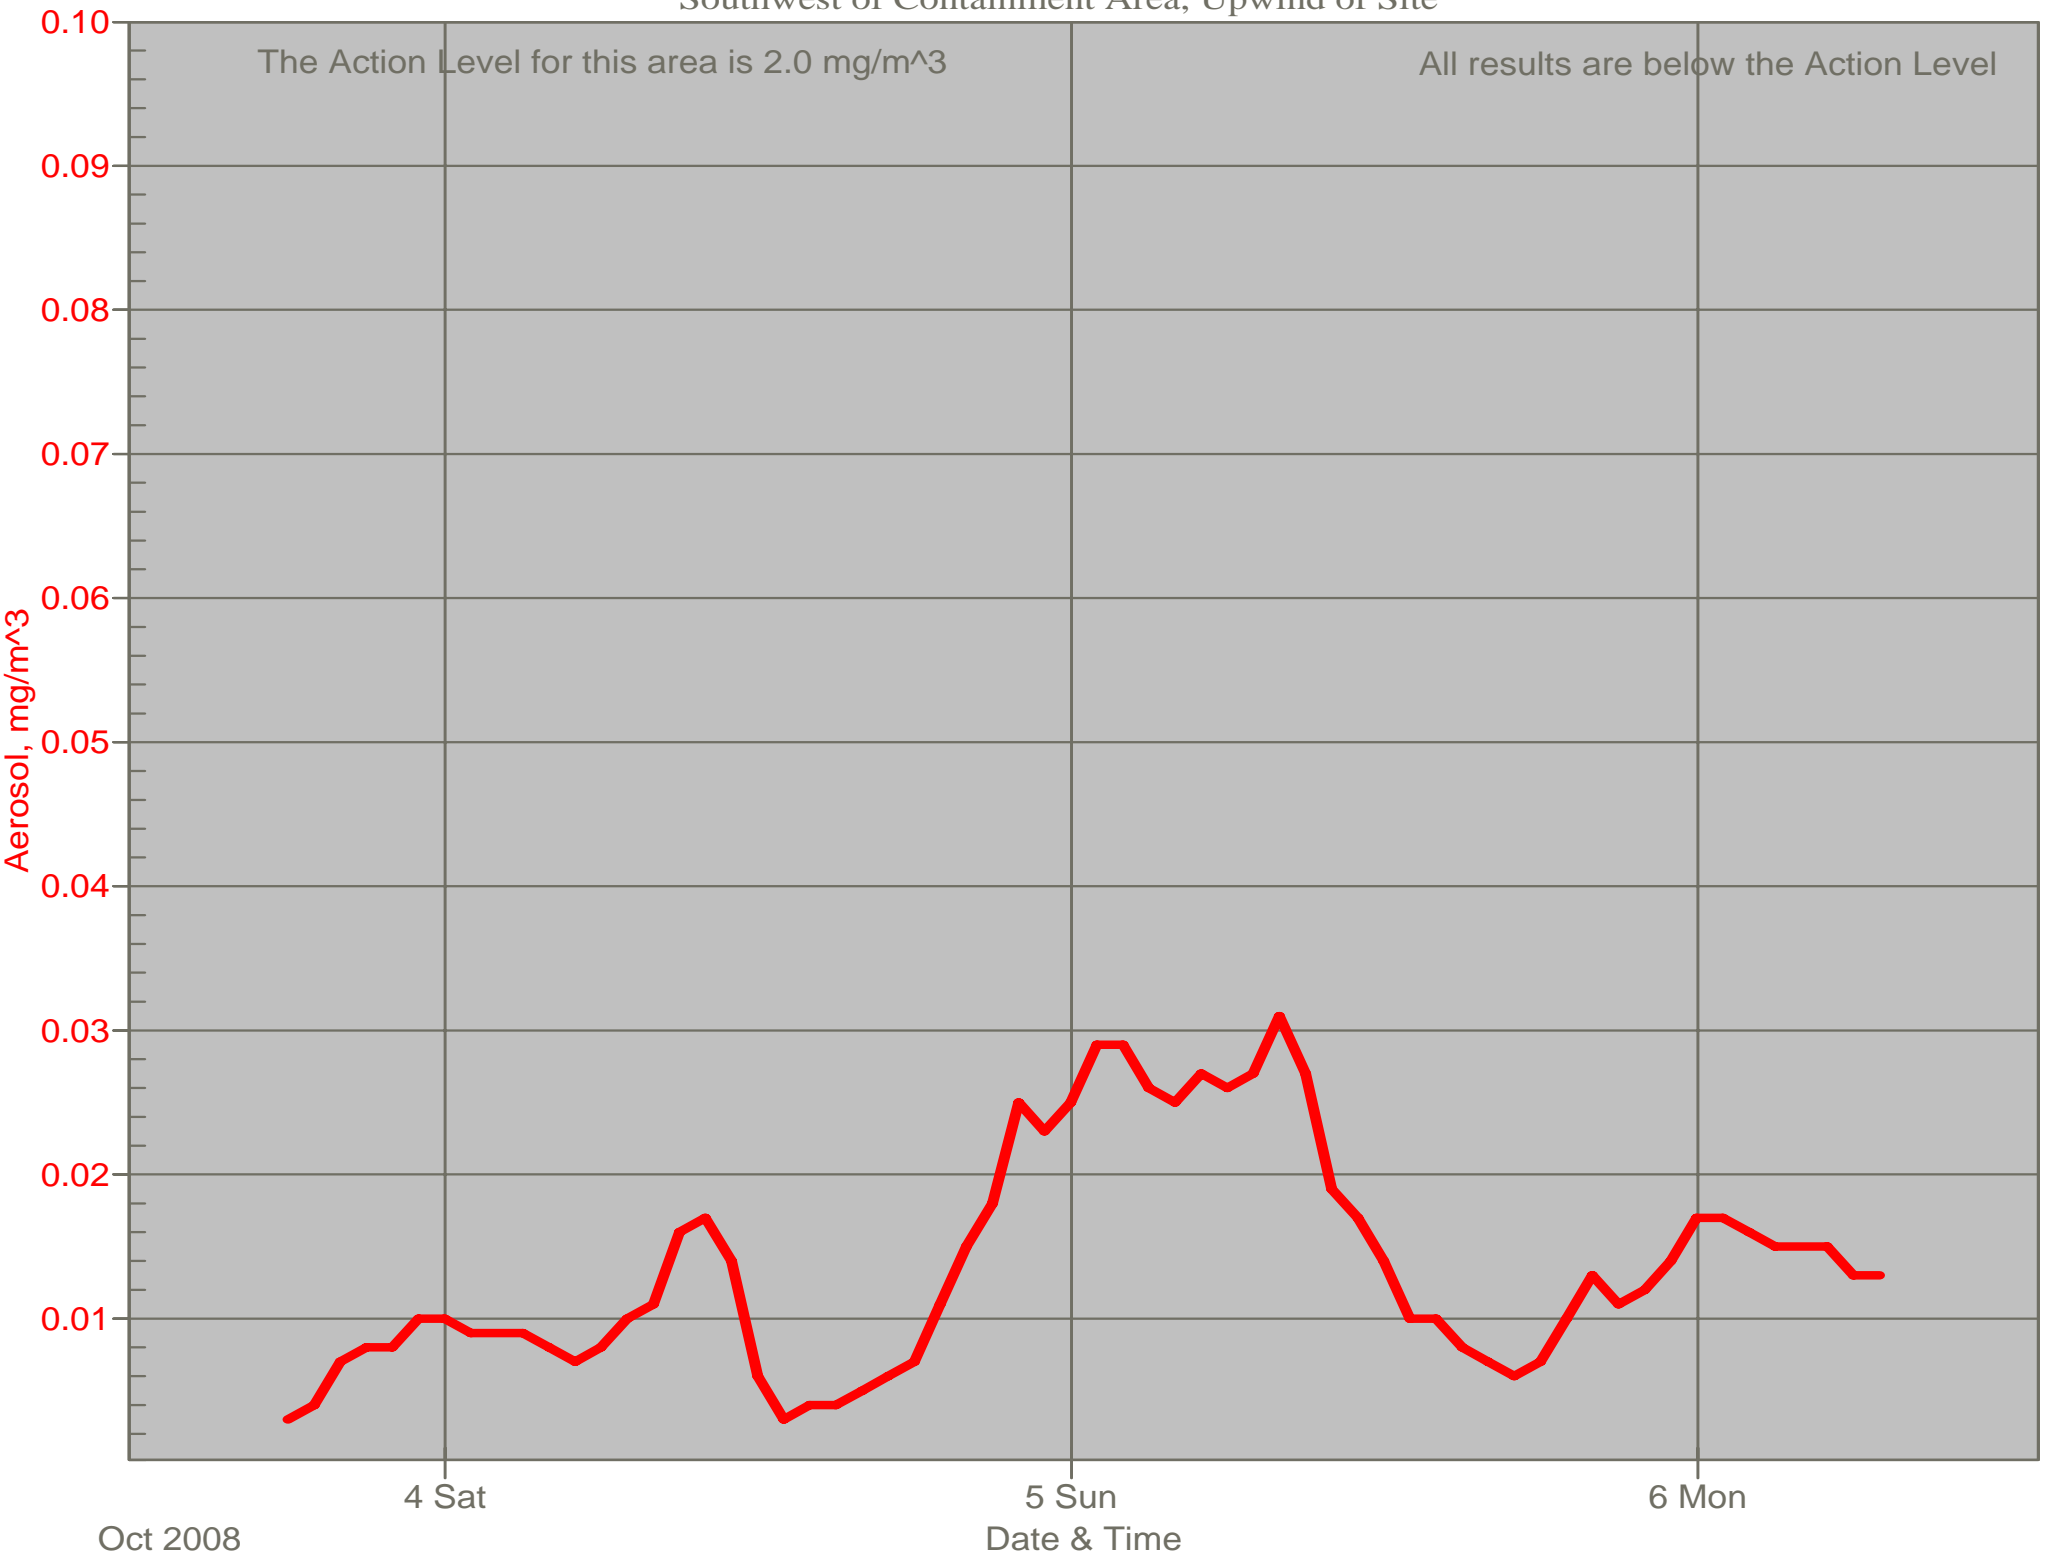

Air Monitor 3 Non-Working Hours Saturday

East of PADEP Trailer within Support Zone, Downwind of Containment Area and Area F

The Action Level for this area is 0.094 mg/m³

All results are below the Action Level

Air Monitor 3 Non-Working Hours Sunday

East of PADEP Trailer within Support Zone, Downwind of Containment Area and Area F

Air Monitor 6 Non-Working Hours Sunday

East of PADEP Trailer within Support Zone, Downwind of Containment Area and Area F

Air Monitor 4 Non-Working Hours

Southwest of Containment Area, Upwind of Site

Air Monitor 7 Non-Working Hours

South of Containment Area, Sulphur Creek Monitoring