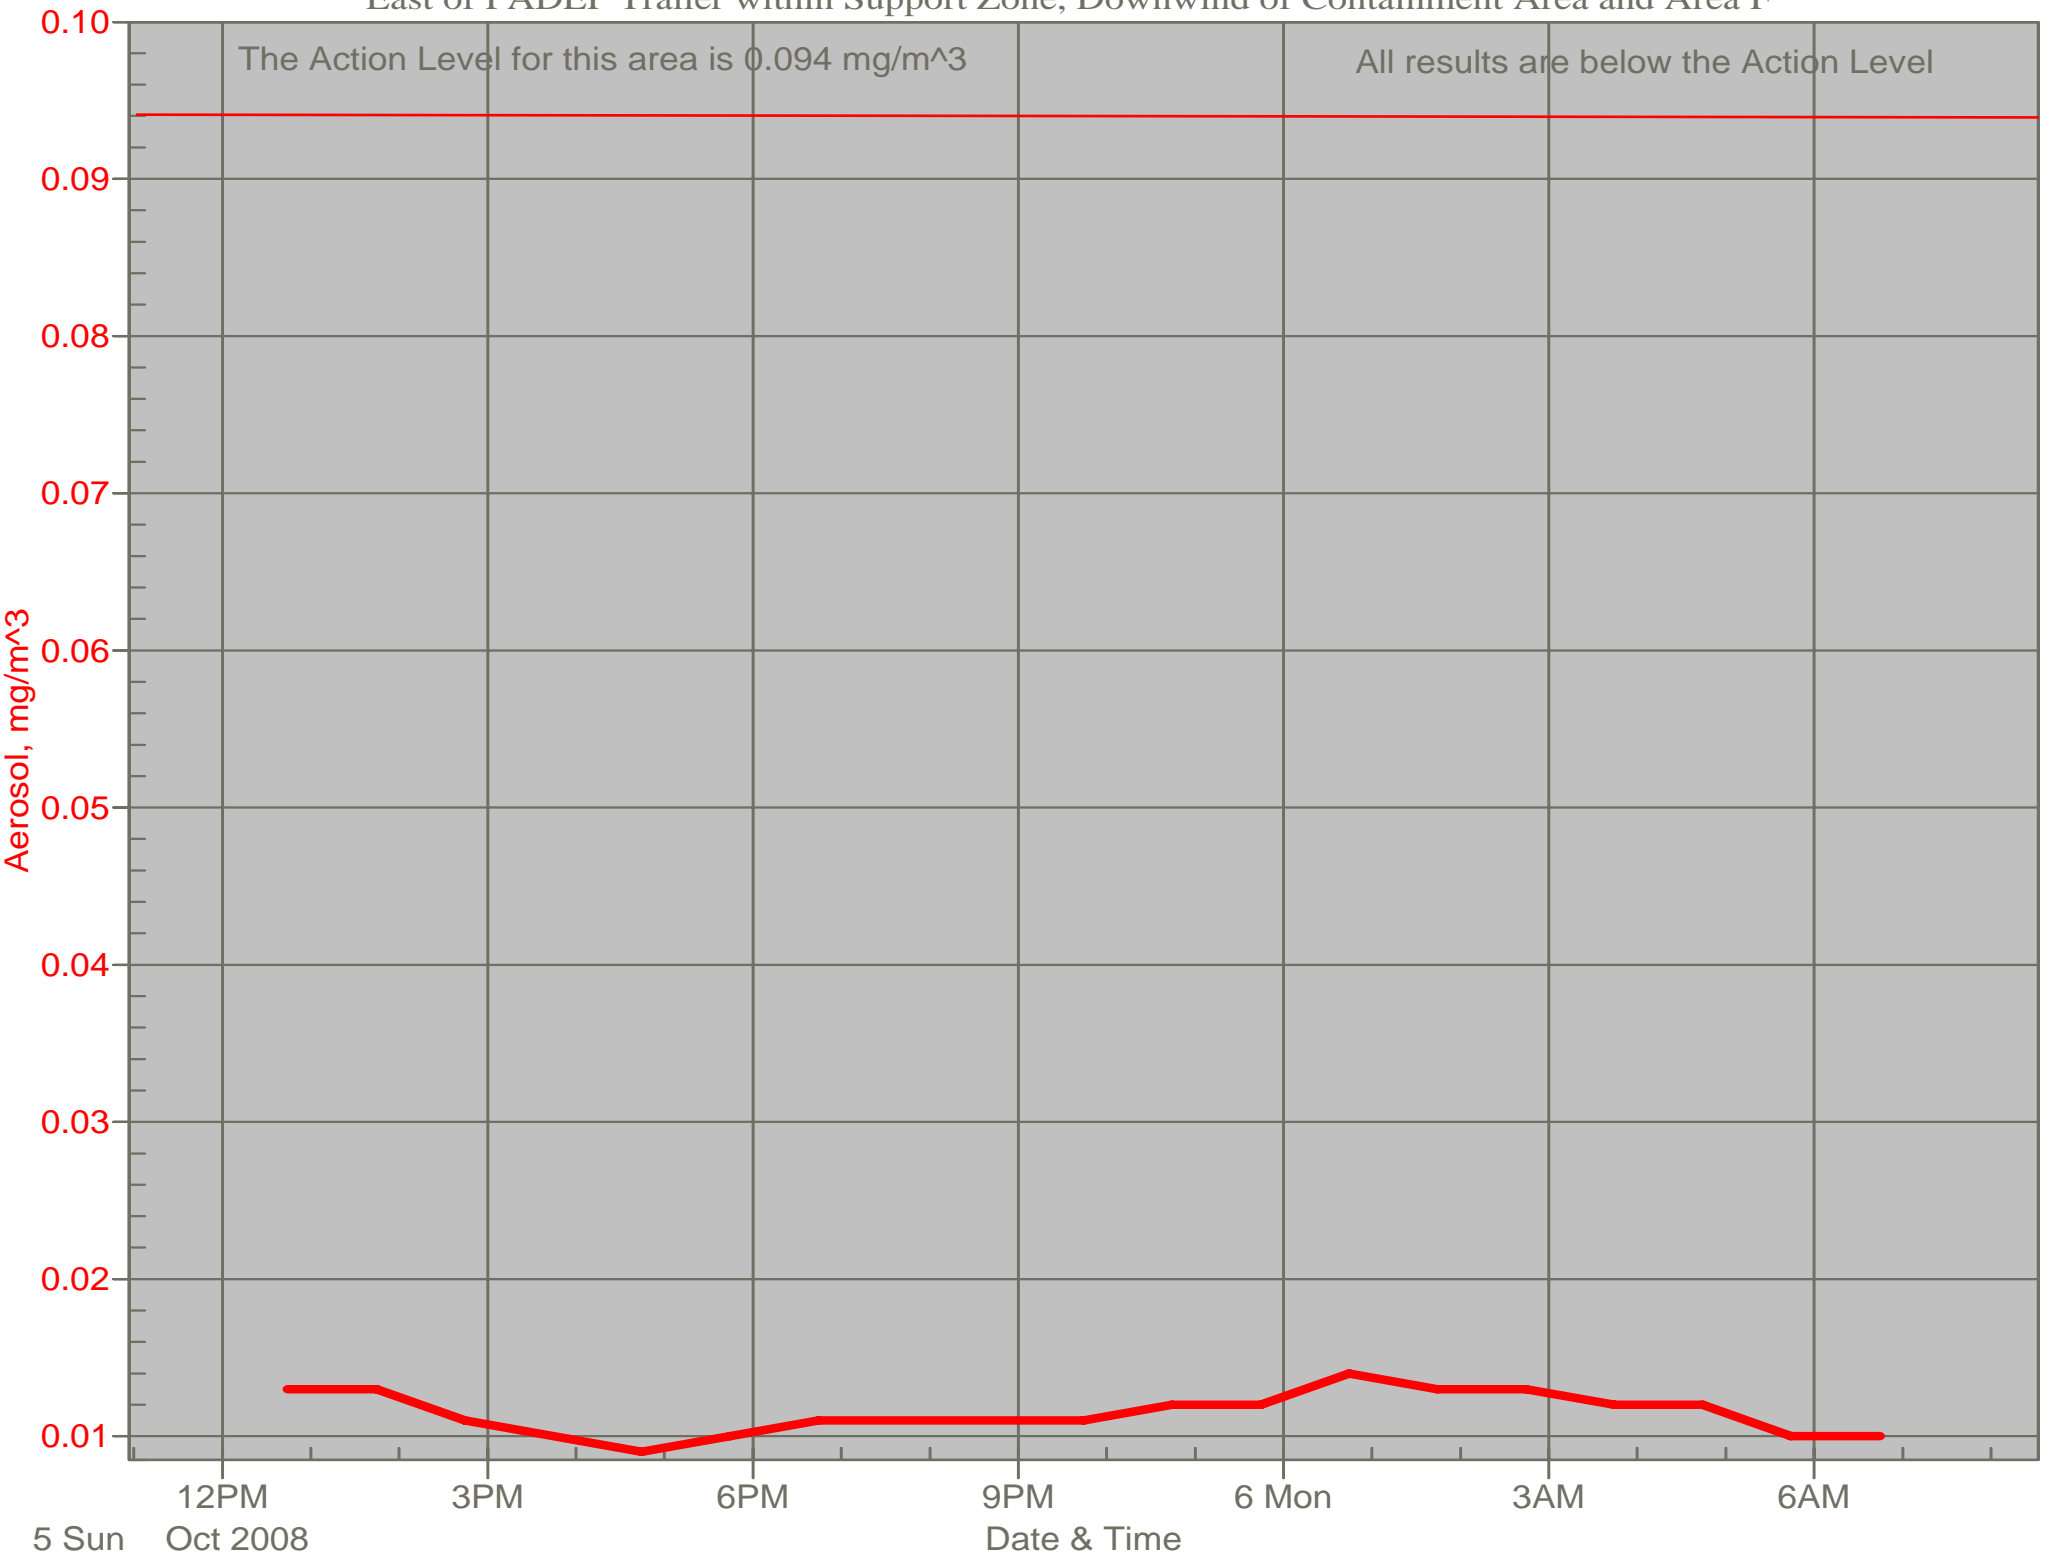

Air Monitor 3 Non-Working Hours Saturday

East of PADEP Trailer within Support Zone, Downwind of Containment Area and Area F

The Action Level for this area is 0.094 mg/m³

All results are below the Action Level

Air Monitor 3 Non-Working Hours Sunday

East of PADEP Trailer within Support Zone, Downwind of Containment Area and Area F

Air Monitor 6 Non-Working Hours Sunday

East of PADEP Trailer within Support Zone, Downwind of Containment Area and Area F

Air Monitor 4 Non-Working Hours

Southwest of Containment Area, Upwind of Site

Air Monitor 7 Non-Working Hours

South of Containment Area, Sulphur Creek Monitoring