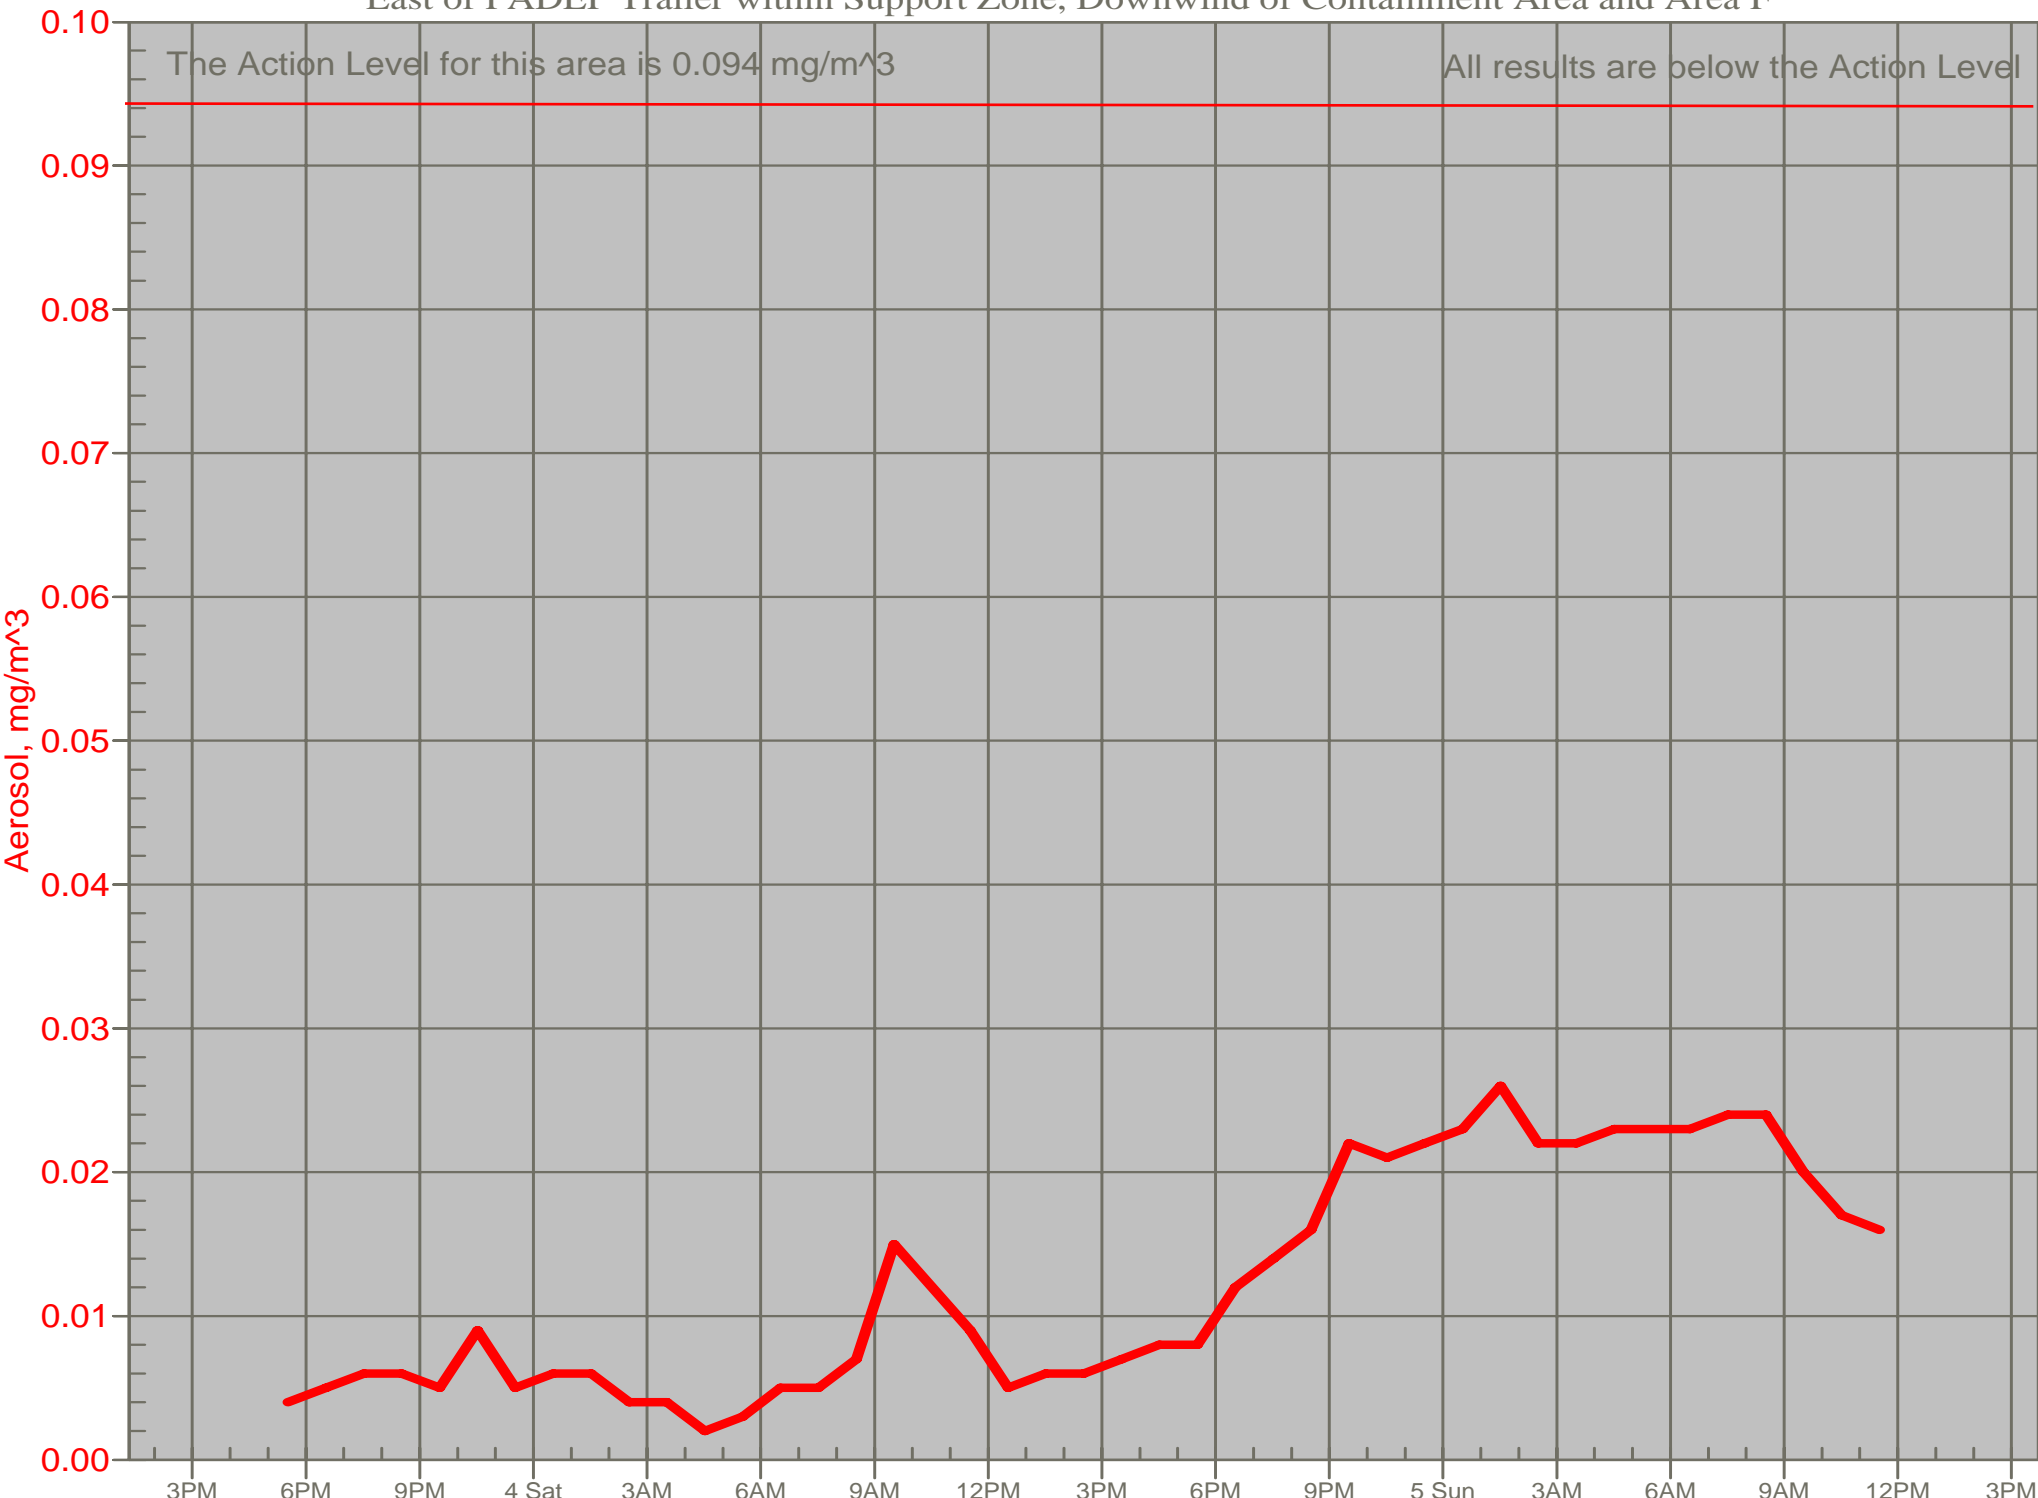

Air Monitor 3 Non-Working Hours Saturday

East of PADEP Trailer within Support Zone, Downwind of Containment Area and Area F

The Action Level for this area is 0.094 mg/m³

All results are below the Action Level

Air Monitor 3 Non-Working Hours Sunday

East of PADEP Trailer within Support Zone, Downwind of Containment Area and Area F

Air Monitor 6 Non-Working Hours Sunday

East of PADEP Trailer within Support Zone, Downwind of Containment Area and Area F

Air Monitor 4 Non-Working Hours

Southwest of Containment Area, Upwind of Site

Air Monitor 7 Non-Working Hours

South of Containment Area, Sulphur Creek Monitoring