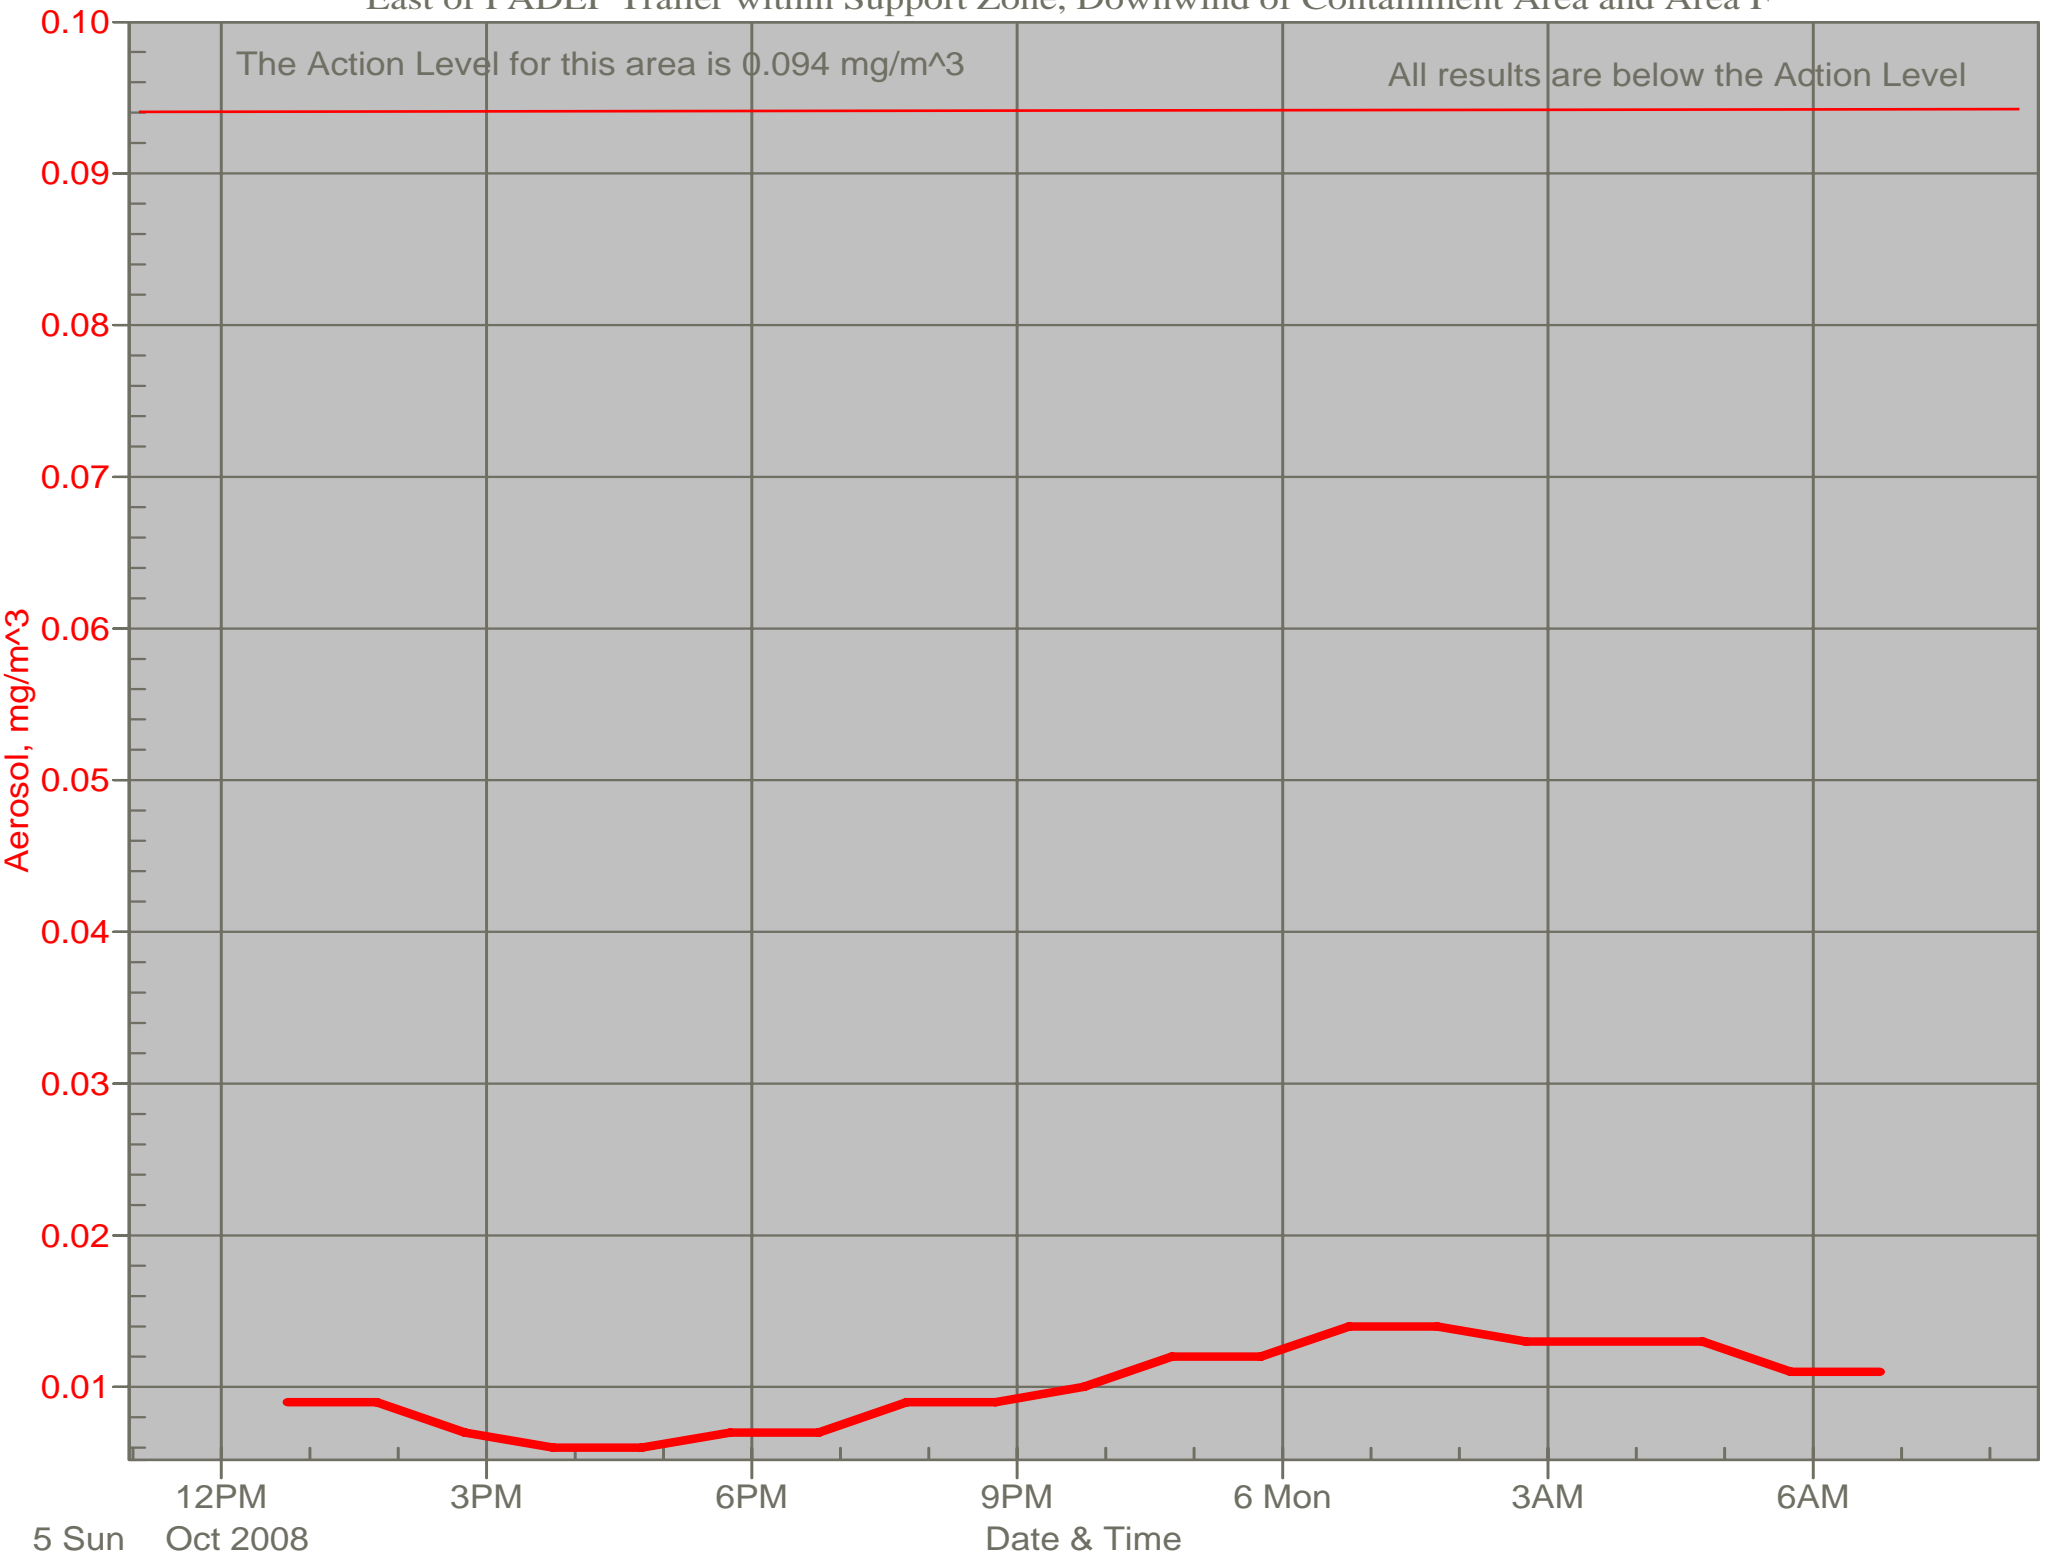

Air Monitor 3 Non-Working Hours Saturday

East of PADEP Trailer within Support Zone, Downwind of Containment Area and Area F

The Action Level for this area is 0.094 mg/m³

All results are below the Action Level

Air Monitor 3 Non-Working Hours Sunday

East of PADEP Trailer within Support Zone, Downwind of Containment Area and Area F

Air Monitor 6 Non-Working Hours Sunday

East of PADEP Trailer within Support Zone, Downwind of Containment Area and Area F

Air Monitor 4 Non-Working Hours

Southwest of Containment Area, Upwind of Site

Air Monitor 7 Non-Working Hours

South of Containment Area, Sulphur Creek Monitoring