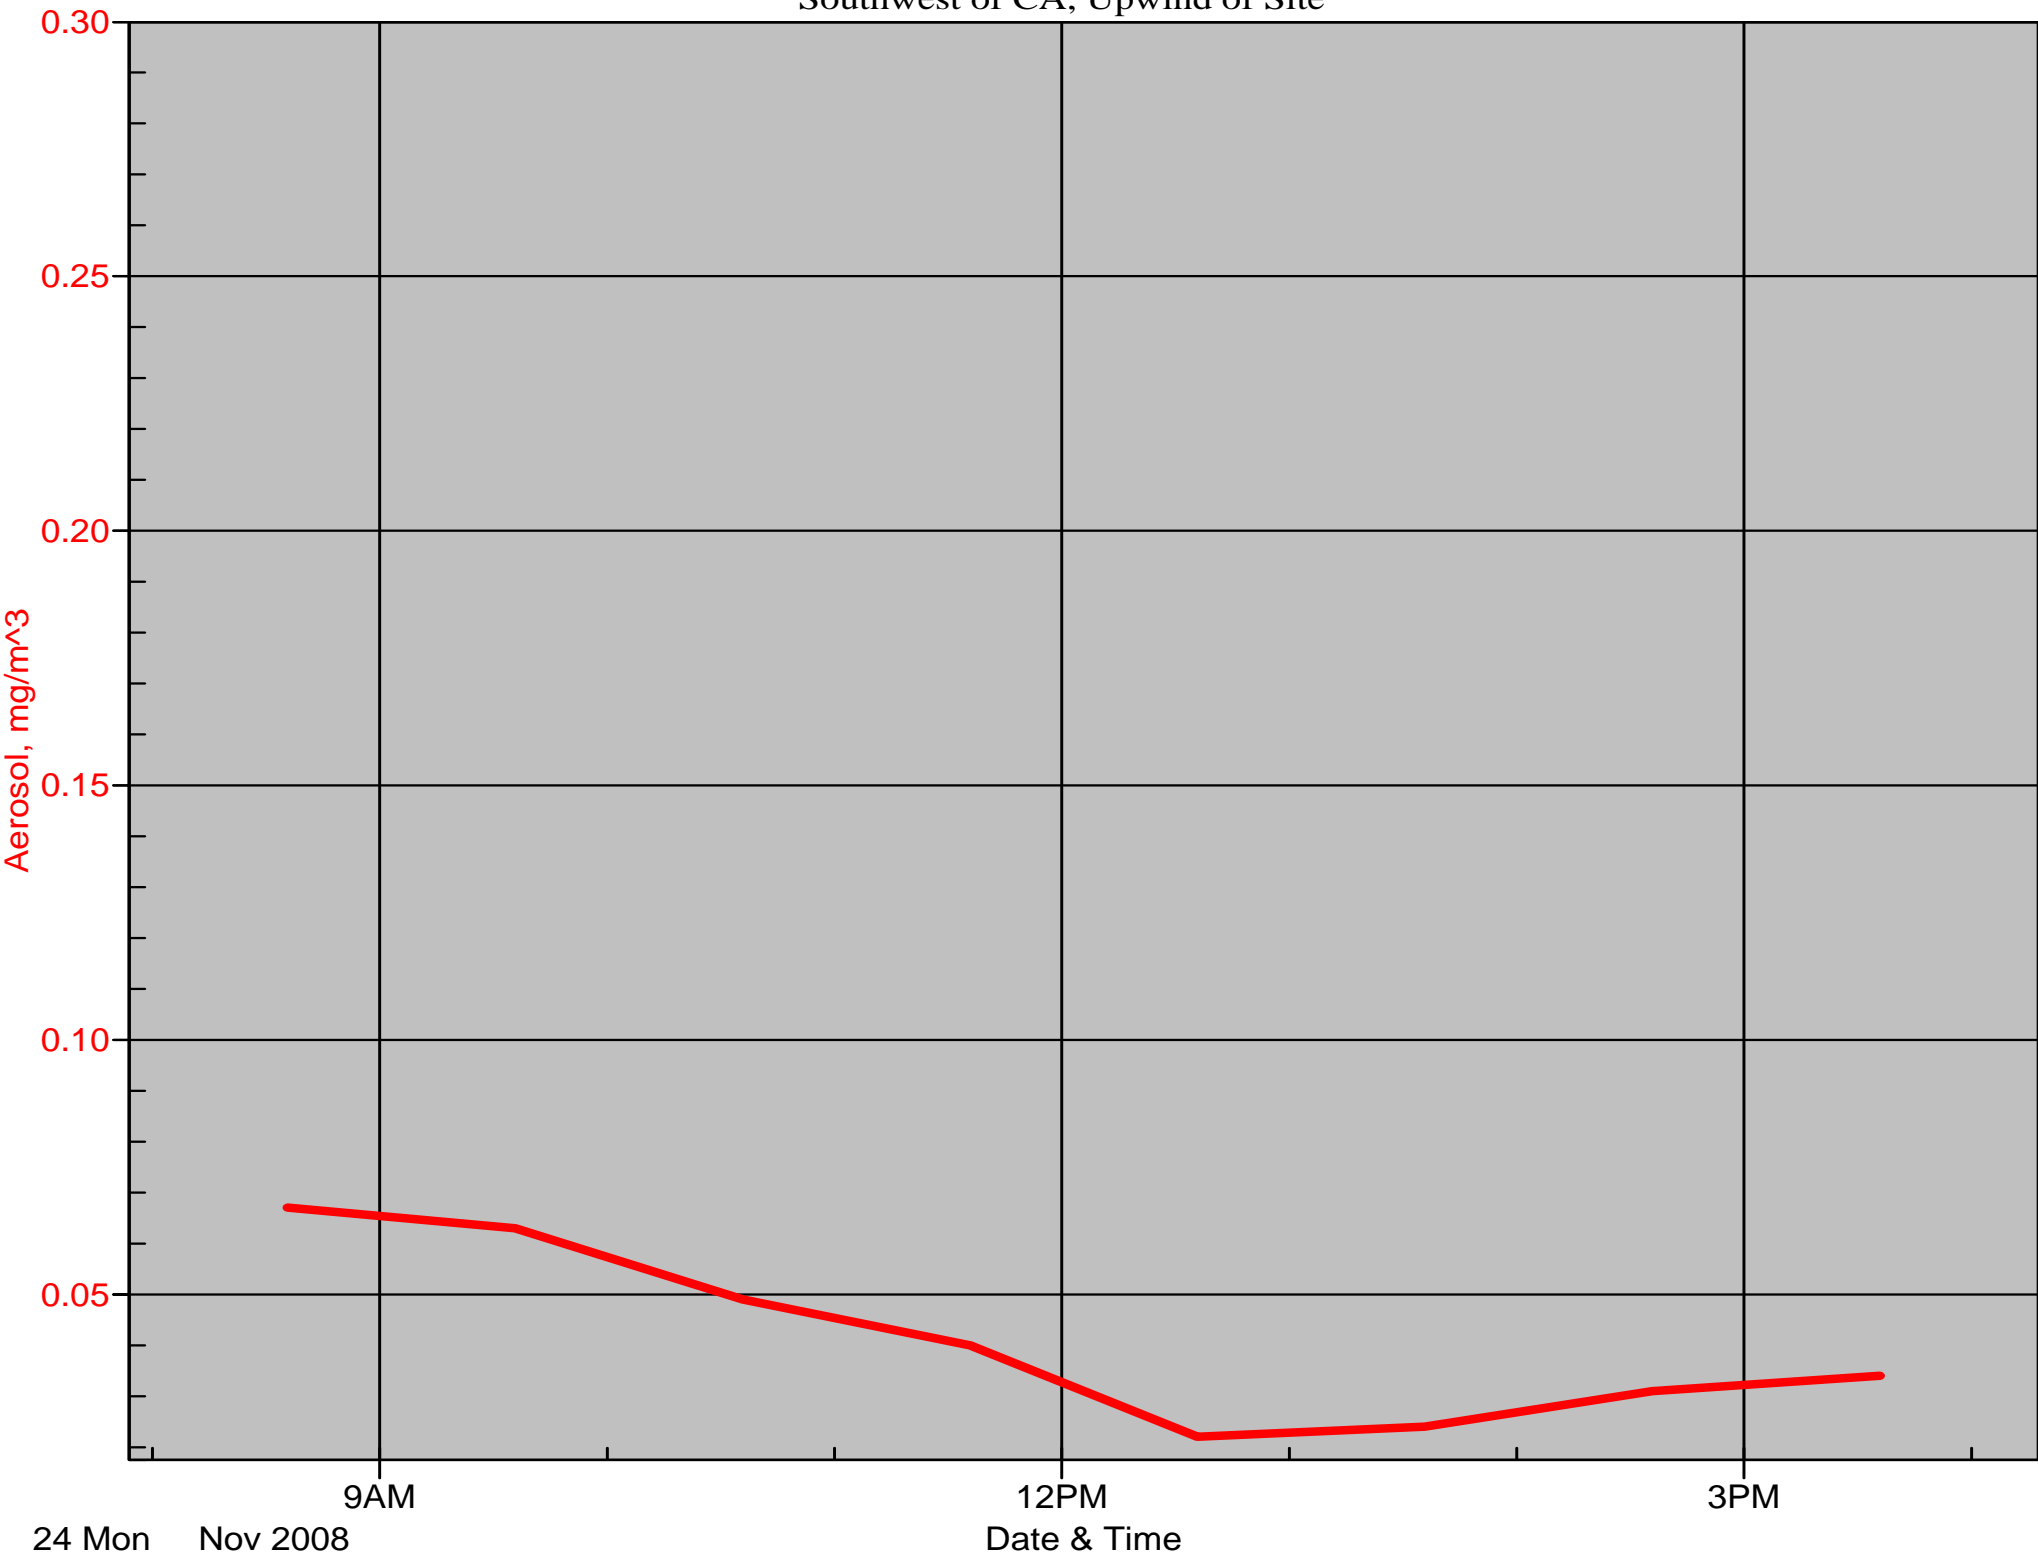

Air Monitor 1

East of CA, Downwind of CA

The Action Level for this area is 1.154 mg/m³

All results are below the Action Level

24 Mon Nov 2008

Date & Time

Air Monitor 4

Southwest of CA, Upwind of Site

Air Monitor 5

South of CA, Sulphur Creek Monitoring

Air Monitor 6

North of NW-11, Downwind of Northwoods Grading

The Action Level for this area is 1.154 mg/m³

All results are below the Action Level

24 Mon Nov 2008

Date & Time