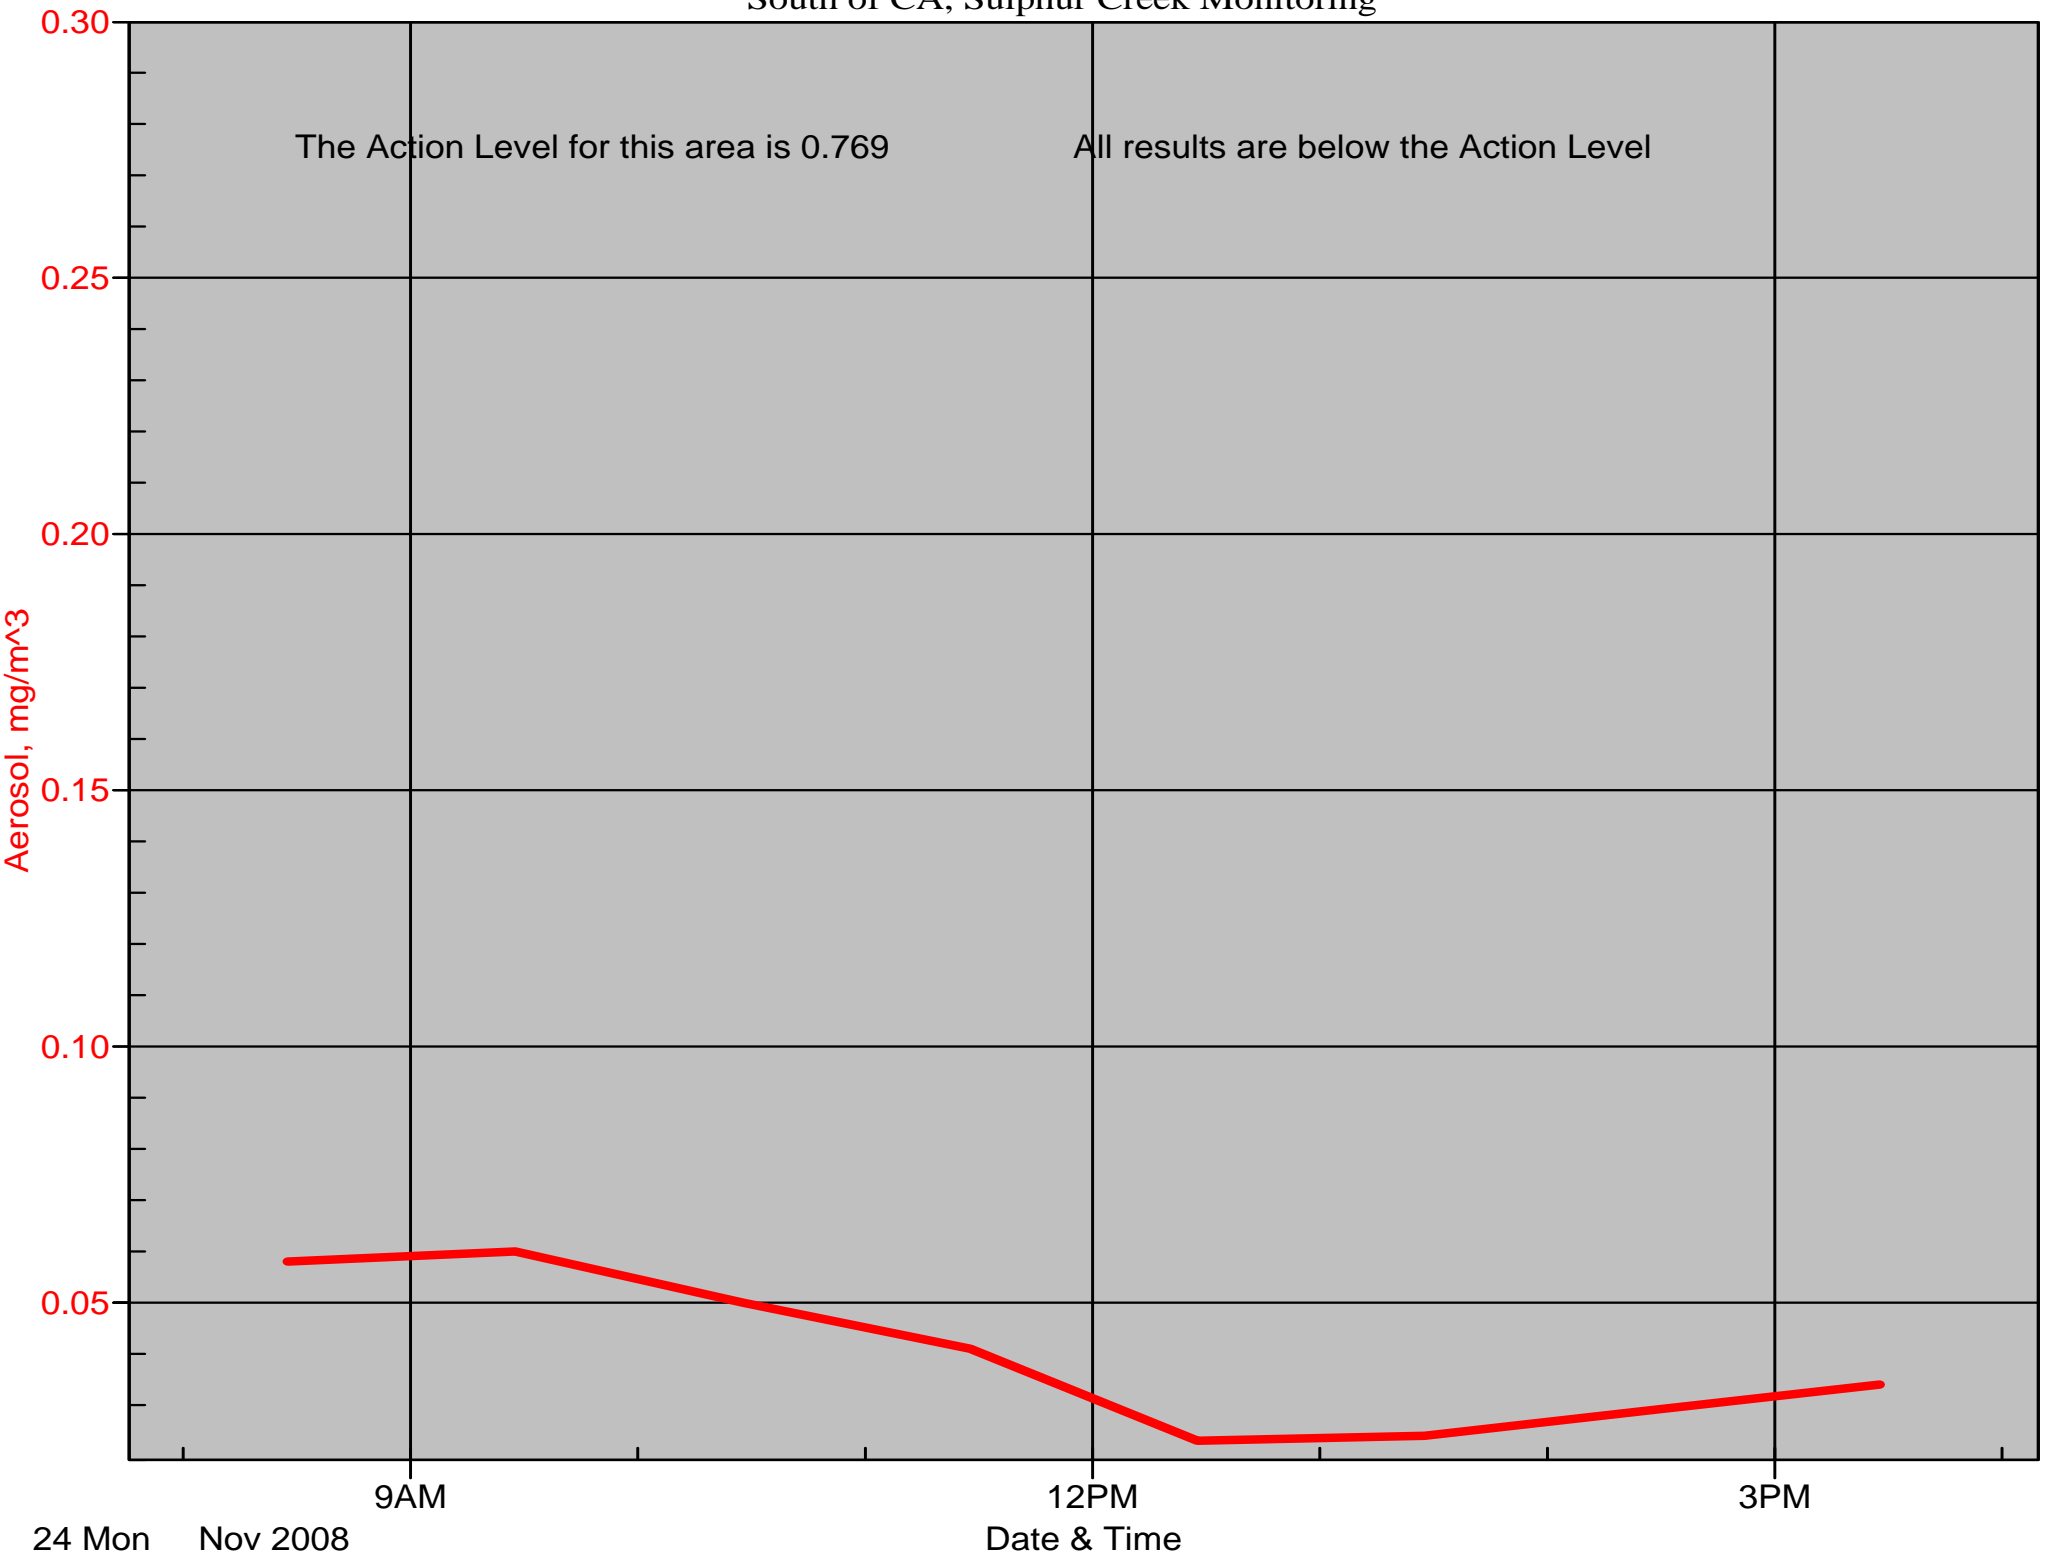

Air Monitor 1

East of CA, Downwind of CA

The Action Level for this area is 1.154 mg/m³

All results are below the Action Level

24 Mon Nov 2008

Date & Time

Air Monitor 4

Southwest of CA, Upwind of Site

Air Monitor 5

South of CA, Sulphur Creek Monitoring

Air Monitor 6

North of NW-11, Downwind of Northwoods Grading

The Action Level for this area is 1.154 mg/m³

All results are below the Action Level

24 Mon Nov 2008

Date & Time