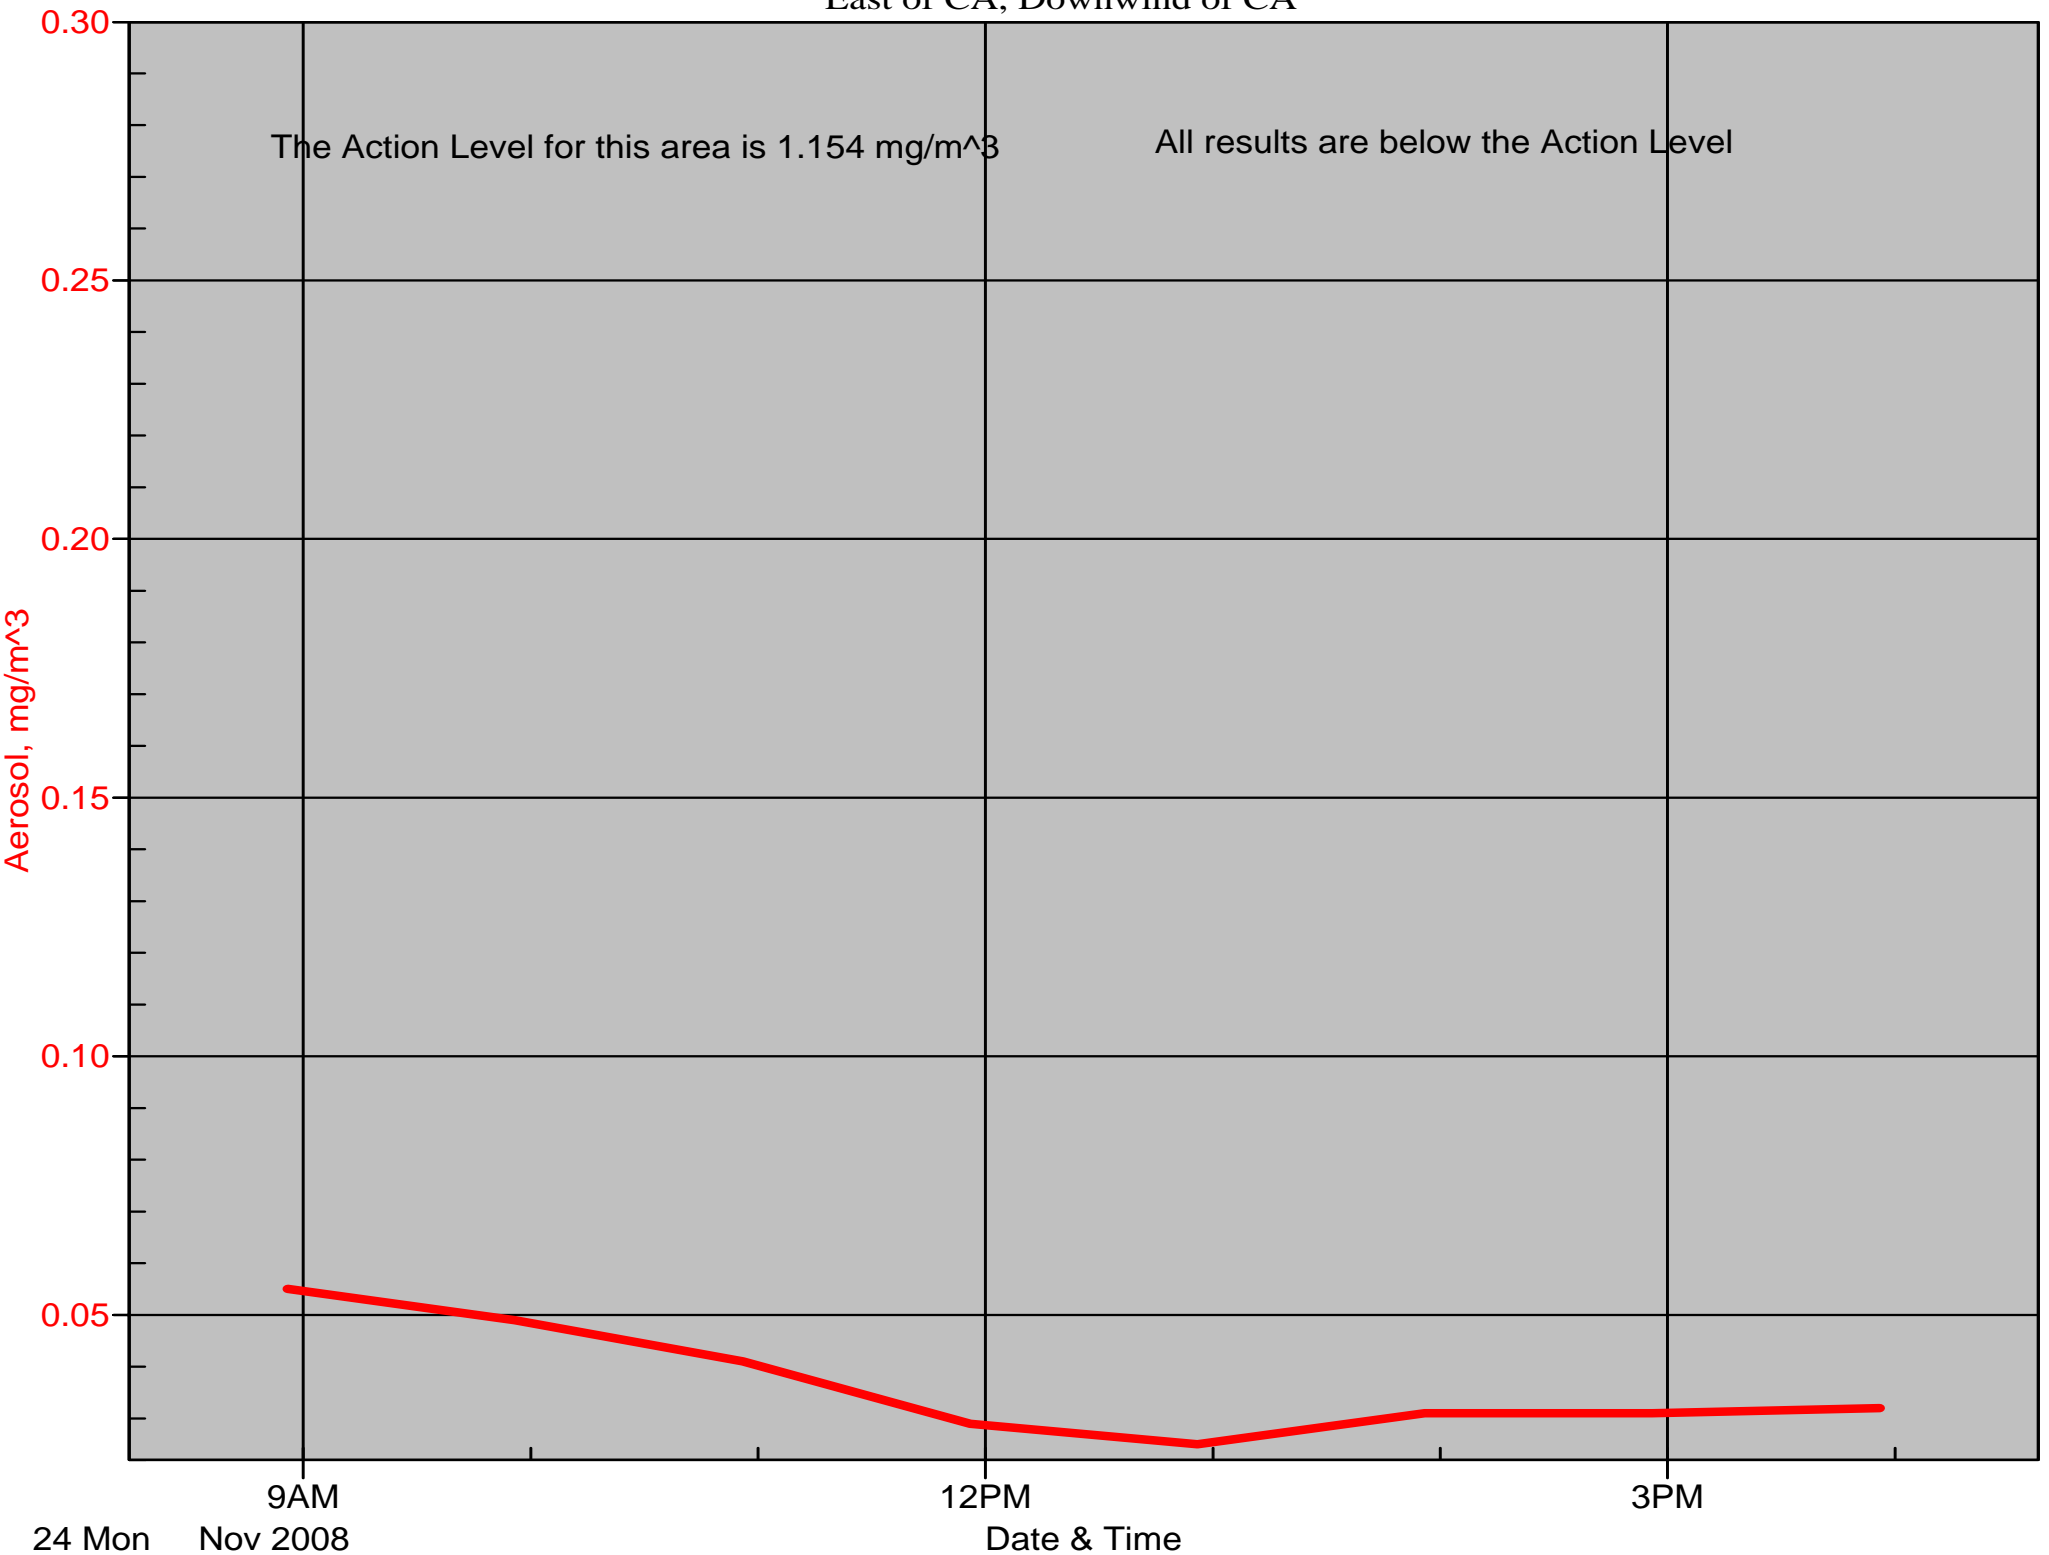

Air Monitor 1

East of CA, Downwind of CA

The Action Level for this area is 1.154 mg/m³

All results are below the Action Level

24 Mon Nov 2008

Date & Time

Air Monitor 4

Southwest of CA, Upwind of Site

Air Monitor 5

South of CA, Sulphur Creek Monitoring

Air Monitor 6

North of NW-11, Downwind of Northwoods Grading

The Action Level for this area is 1.154 mg/m³

All results are below the Action Level

24 Mon Nov 2008

Date & Time