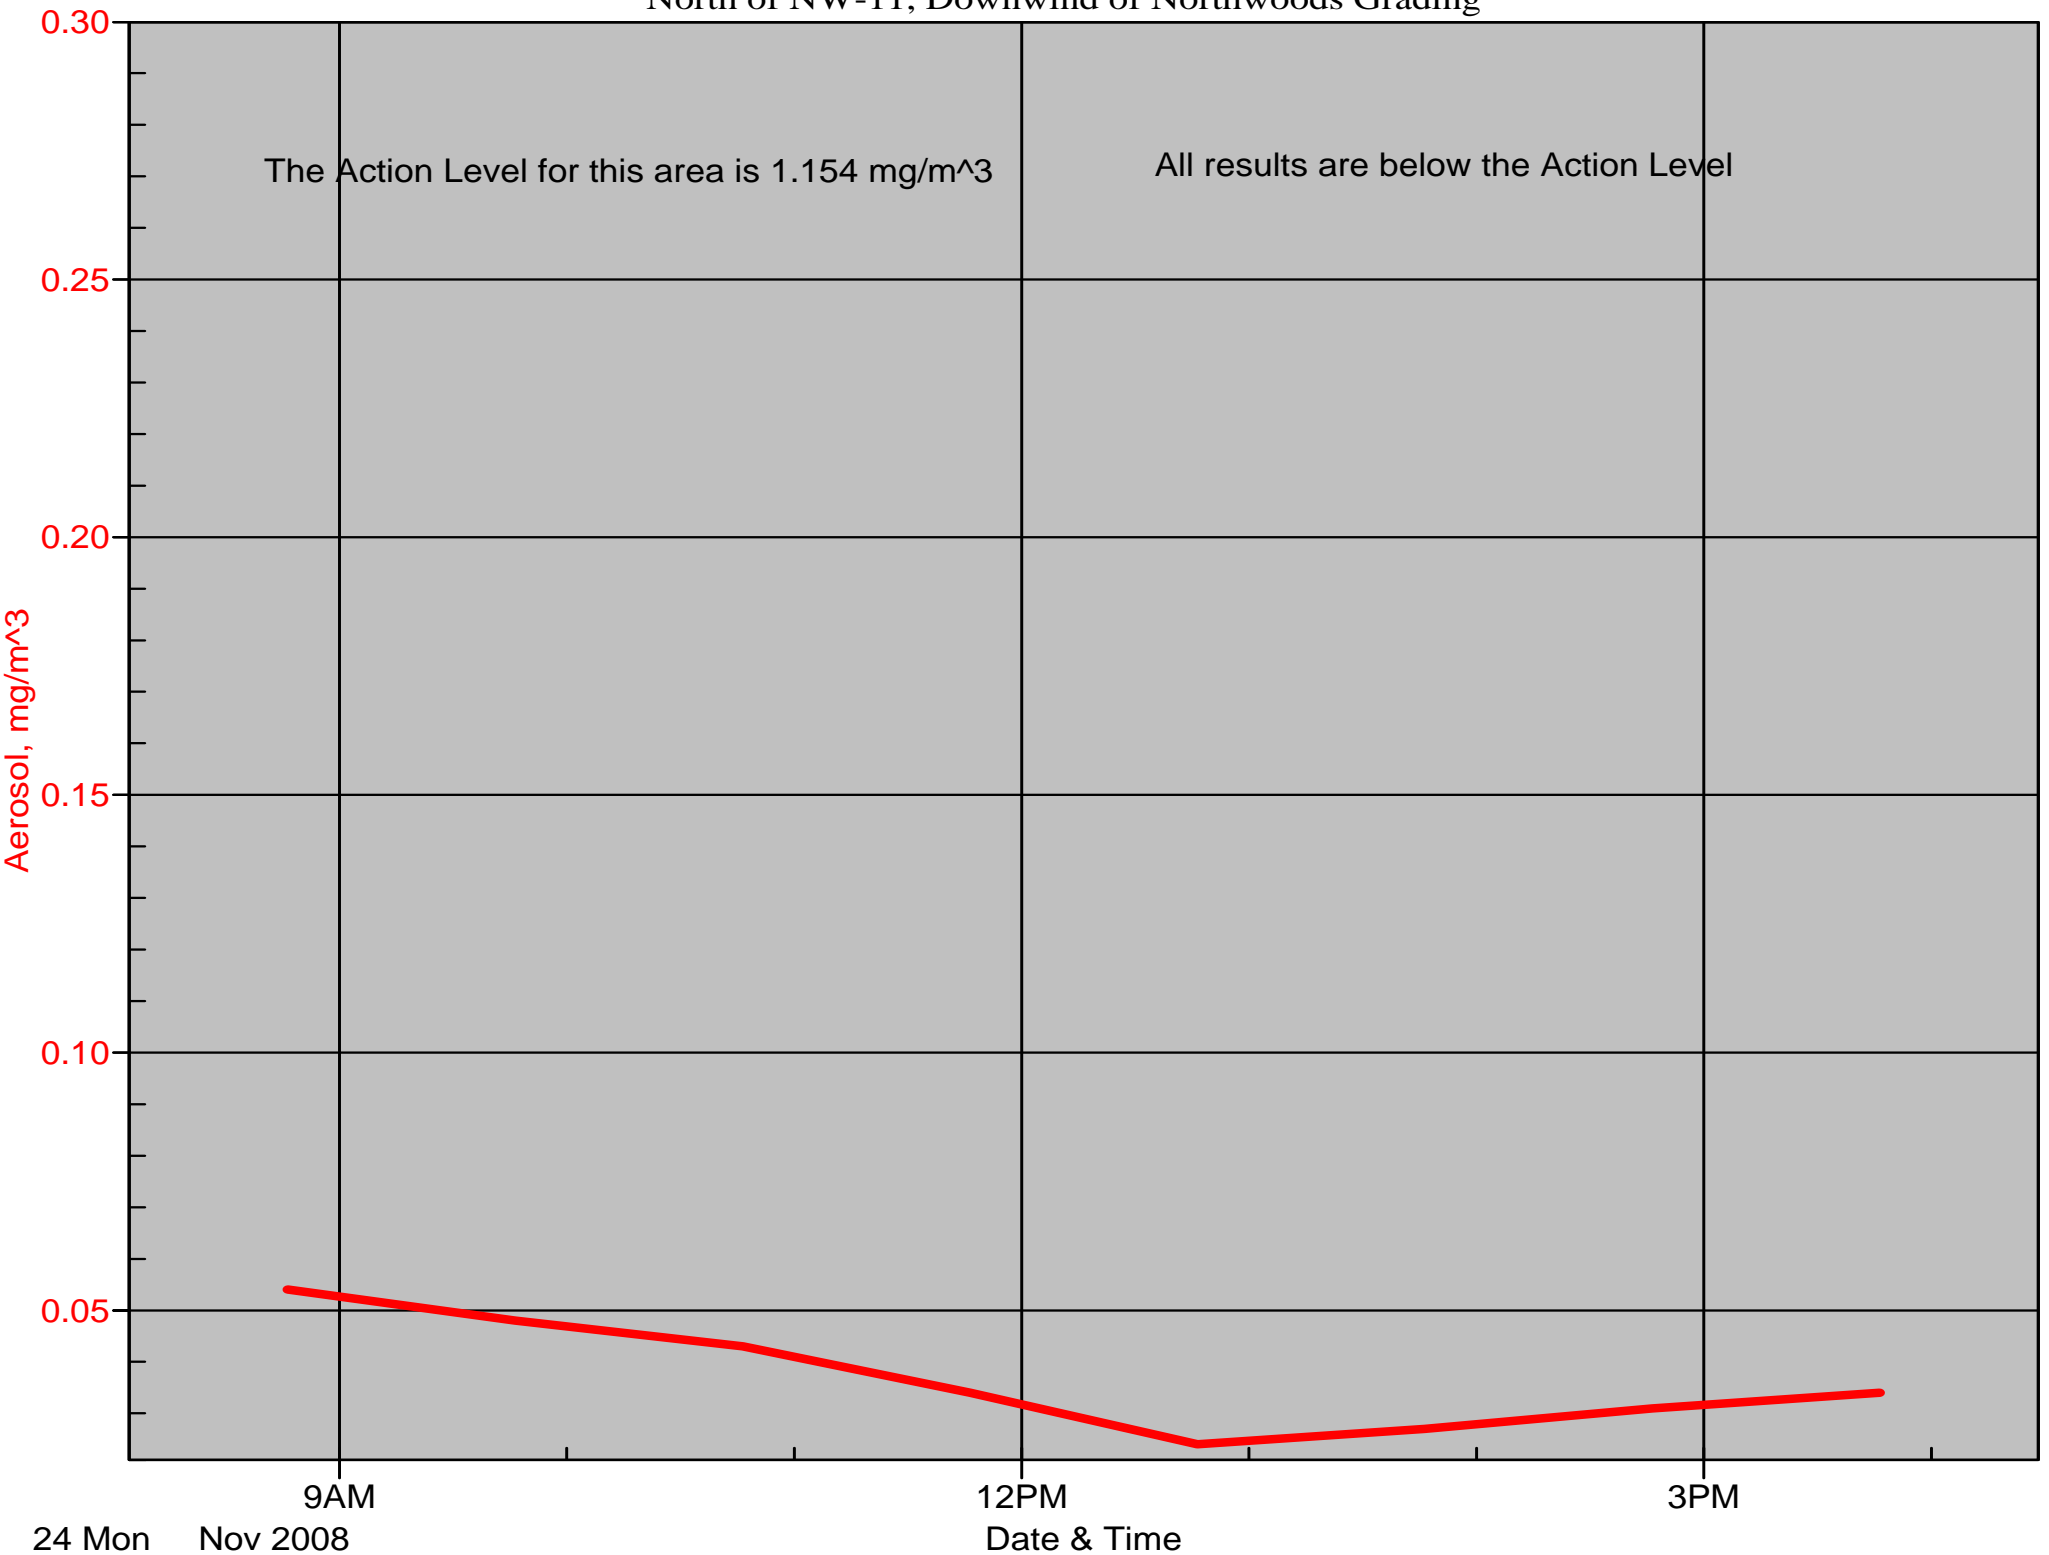

Air Monitor 1

East of CA, Downwind of CA

The Action Level for this area is 1.154 mg/m³

All results are below the Action Level

24 Mon Nov 2008

Date & Time

Air Monitor 4

Southwest of CA, Upwind of Site

Air Monitor 5

South of CA, Sulphur Creek Monitoring

Air Monitor 6

North of NW-11, Downwind of Northwoods Grading

The Action Level for this area is 1.154 mg/m³

All results are below the Action Level

24 Mon Nov 2008

Date & Time