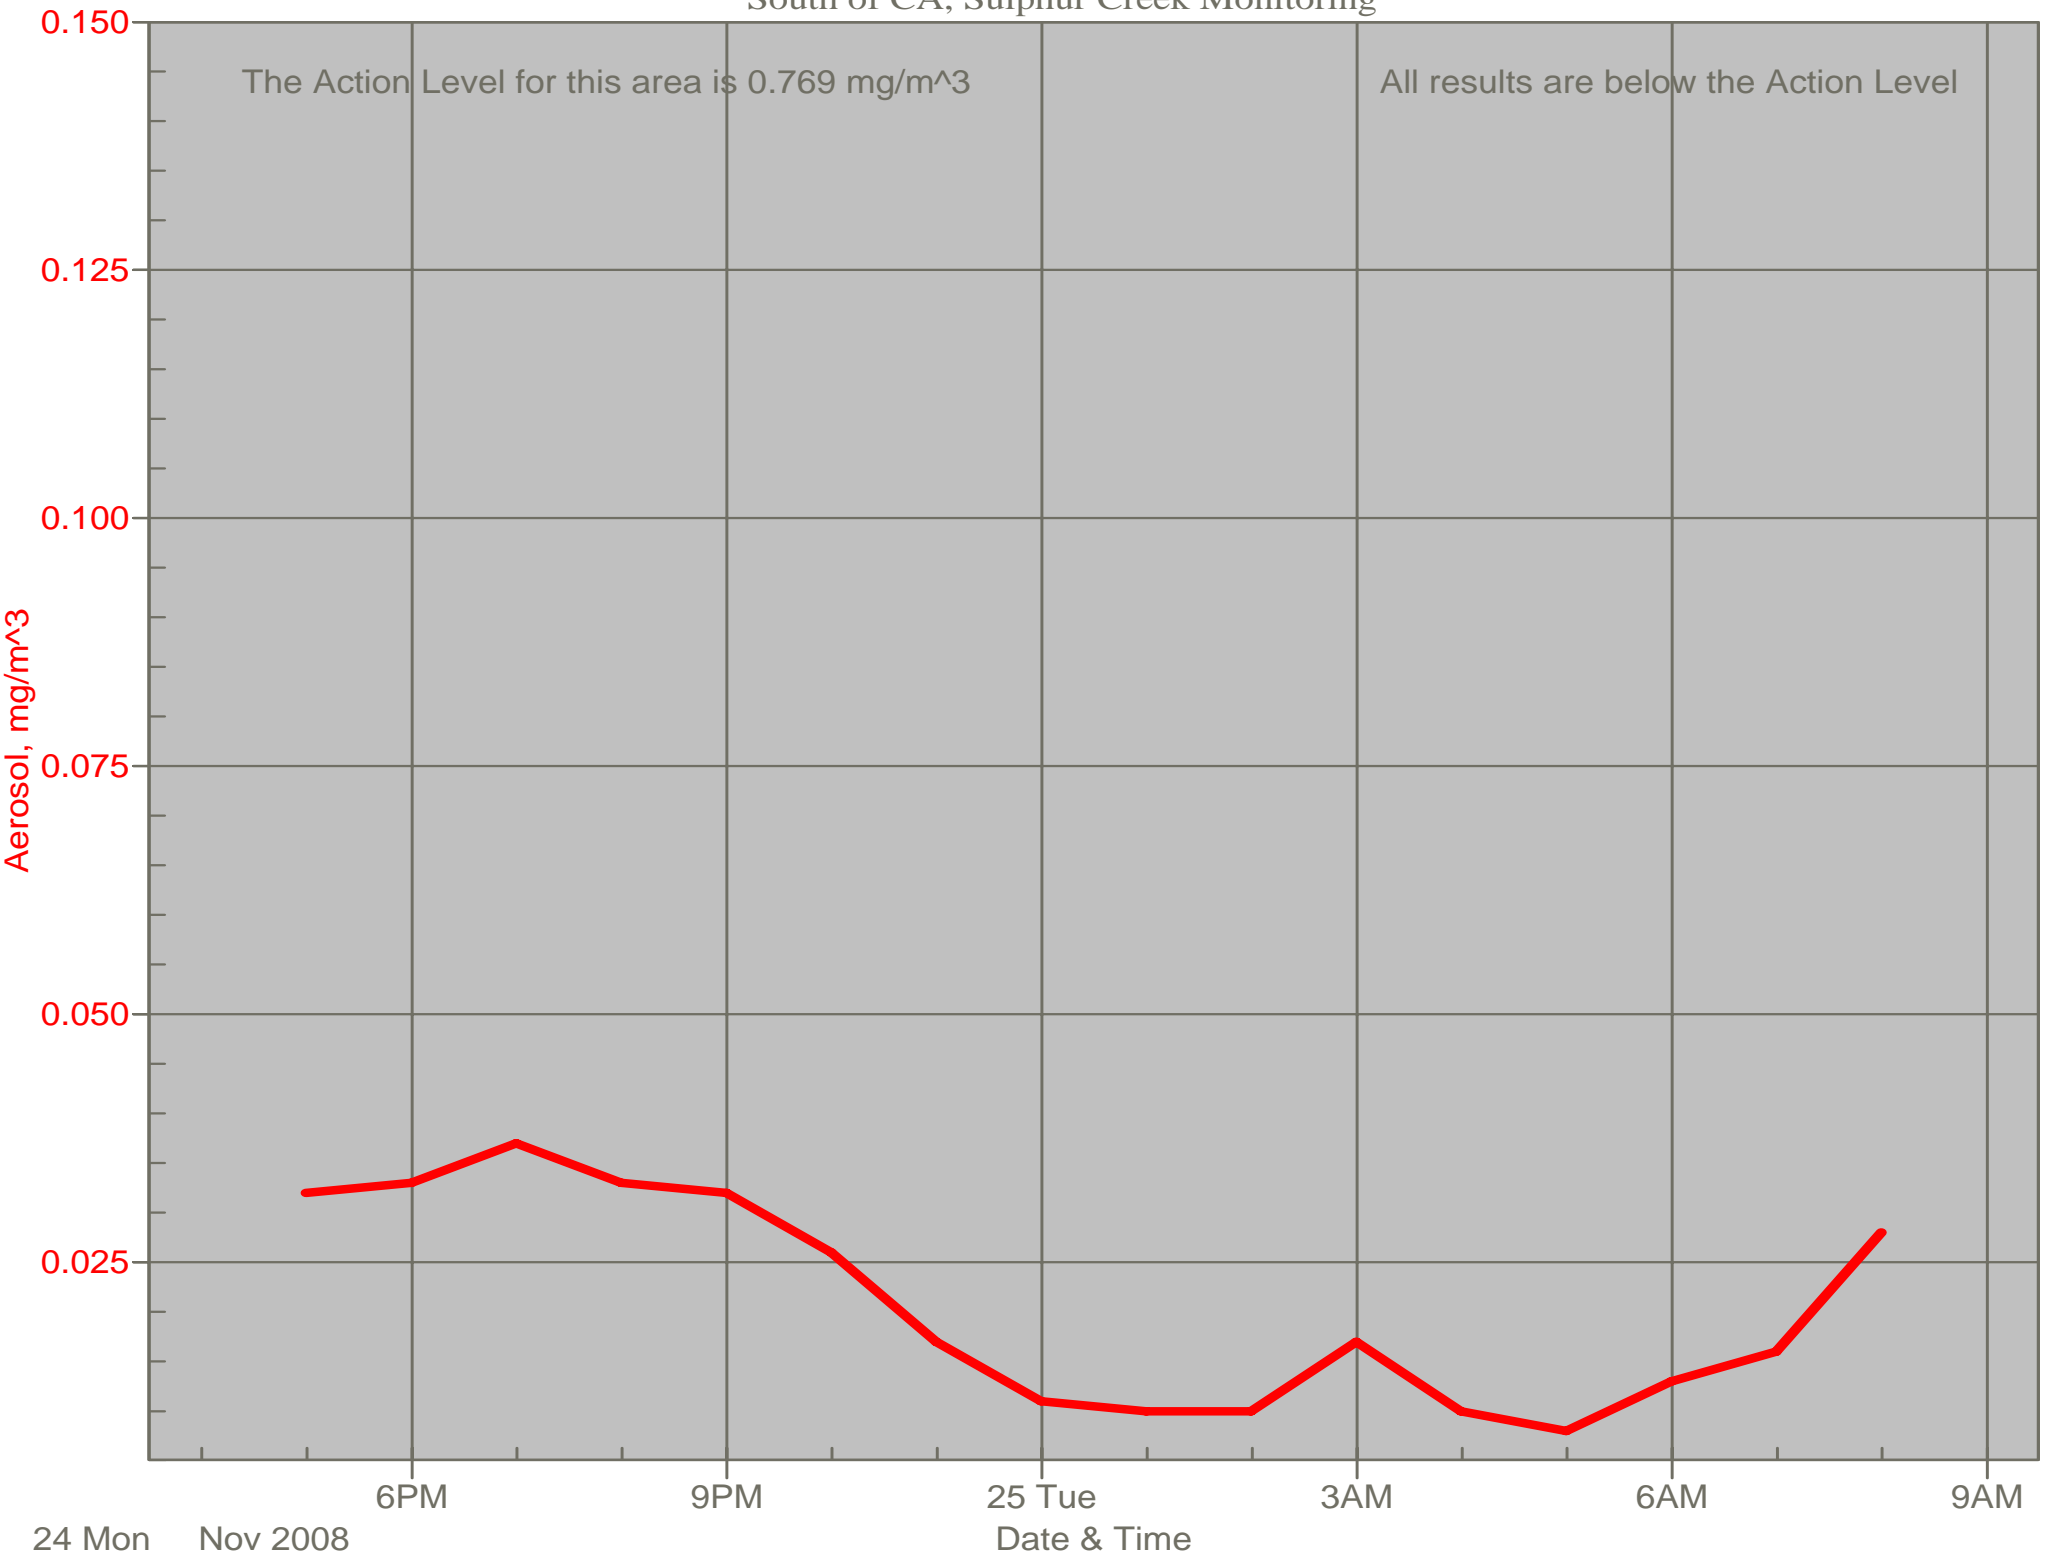

Air Monitor 1 Non-Working Hours

East of CA, Downwind of CA Material

Air Monitor 4 Non-Working Hours

Southwest of CA, Upwind of Site

Air Monitor 5 Non-Working Hours

South of CA, Sulphur Creek Monitoring

Air Monitor 6 Non-Working Hours

North of NW-11, Downwind of Northwoods