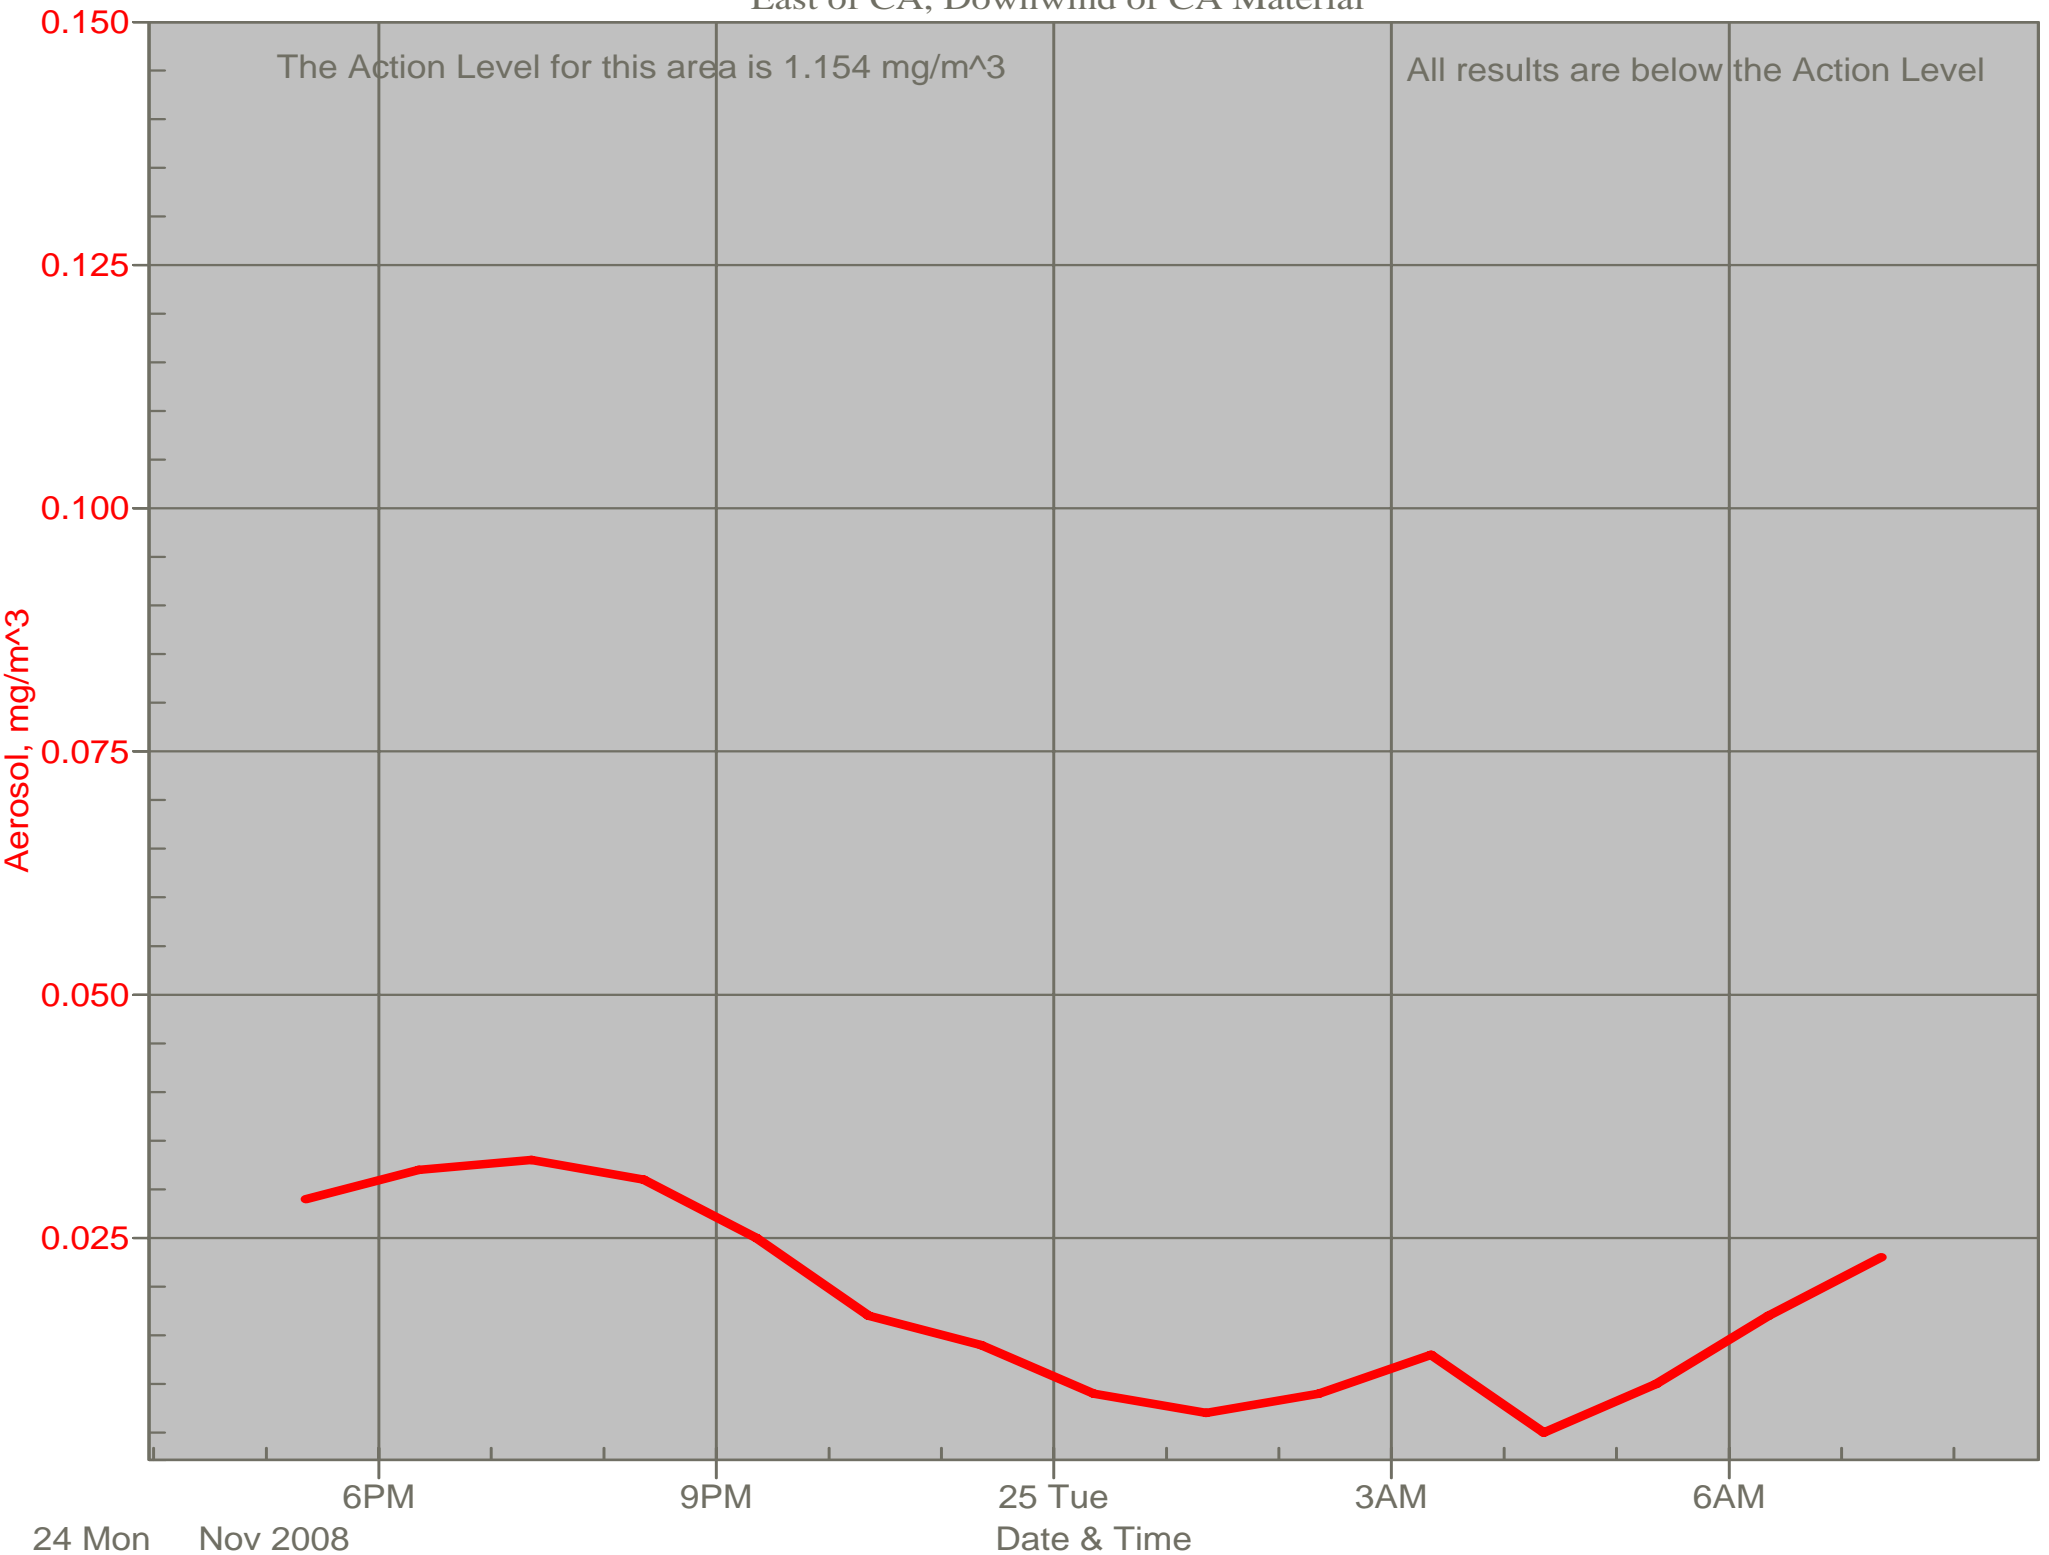

Air Monitor 1 Non-Working Hours

East of CA, Downwind of CA Material

Air Monitor 4 Non-Working Hours

Southwest of CA, Upwind of Site

Air Monitor 5 Non-Working Hours

South of CA, Sulphur Creek Monitoring

Air Monitor 6 Non-Working Hours

North of NW-11, Downwind of Northwoods