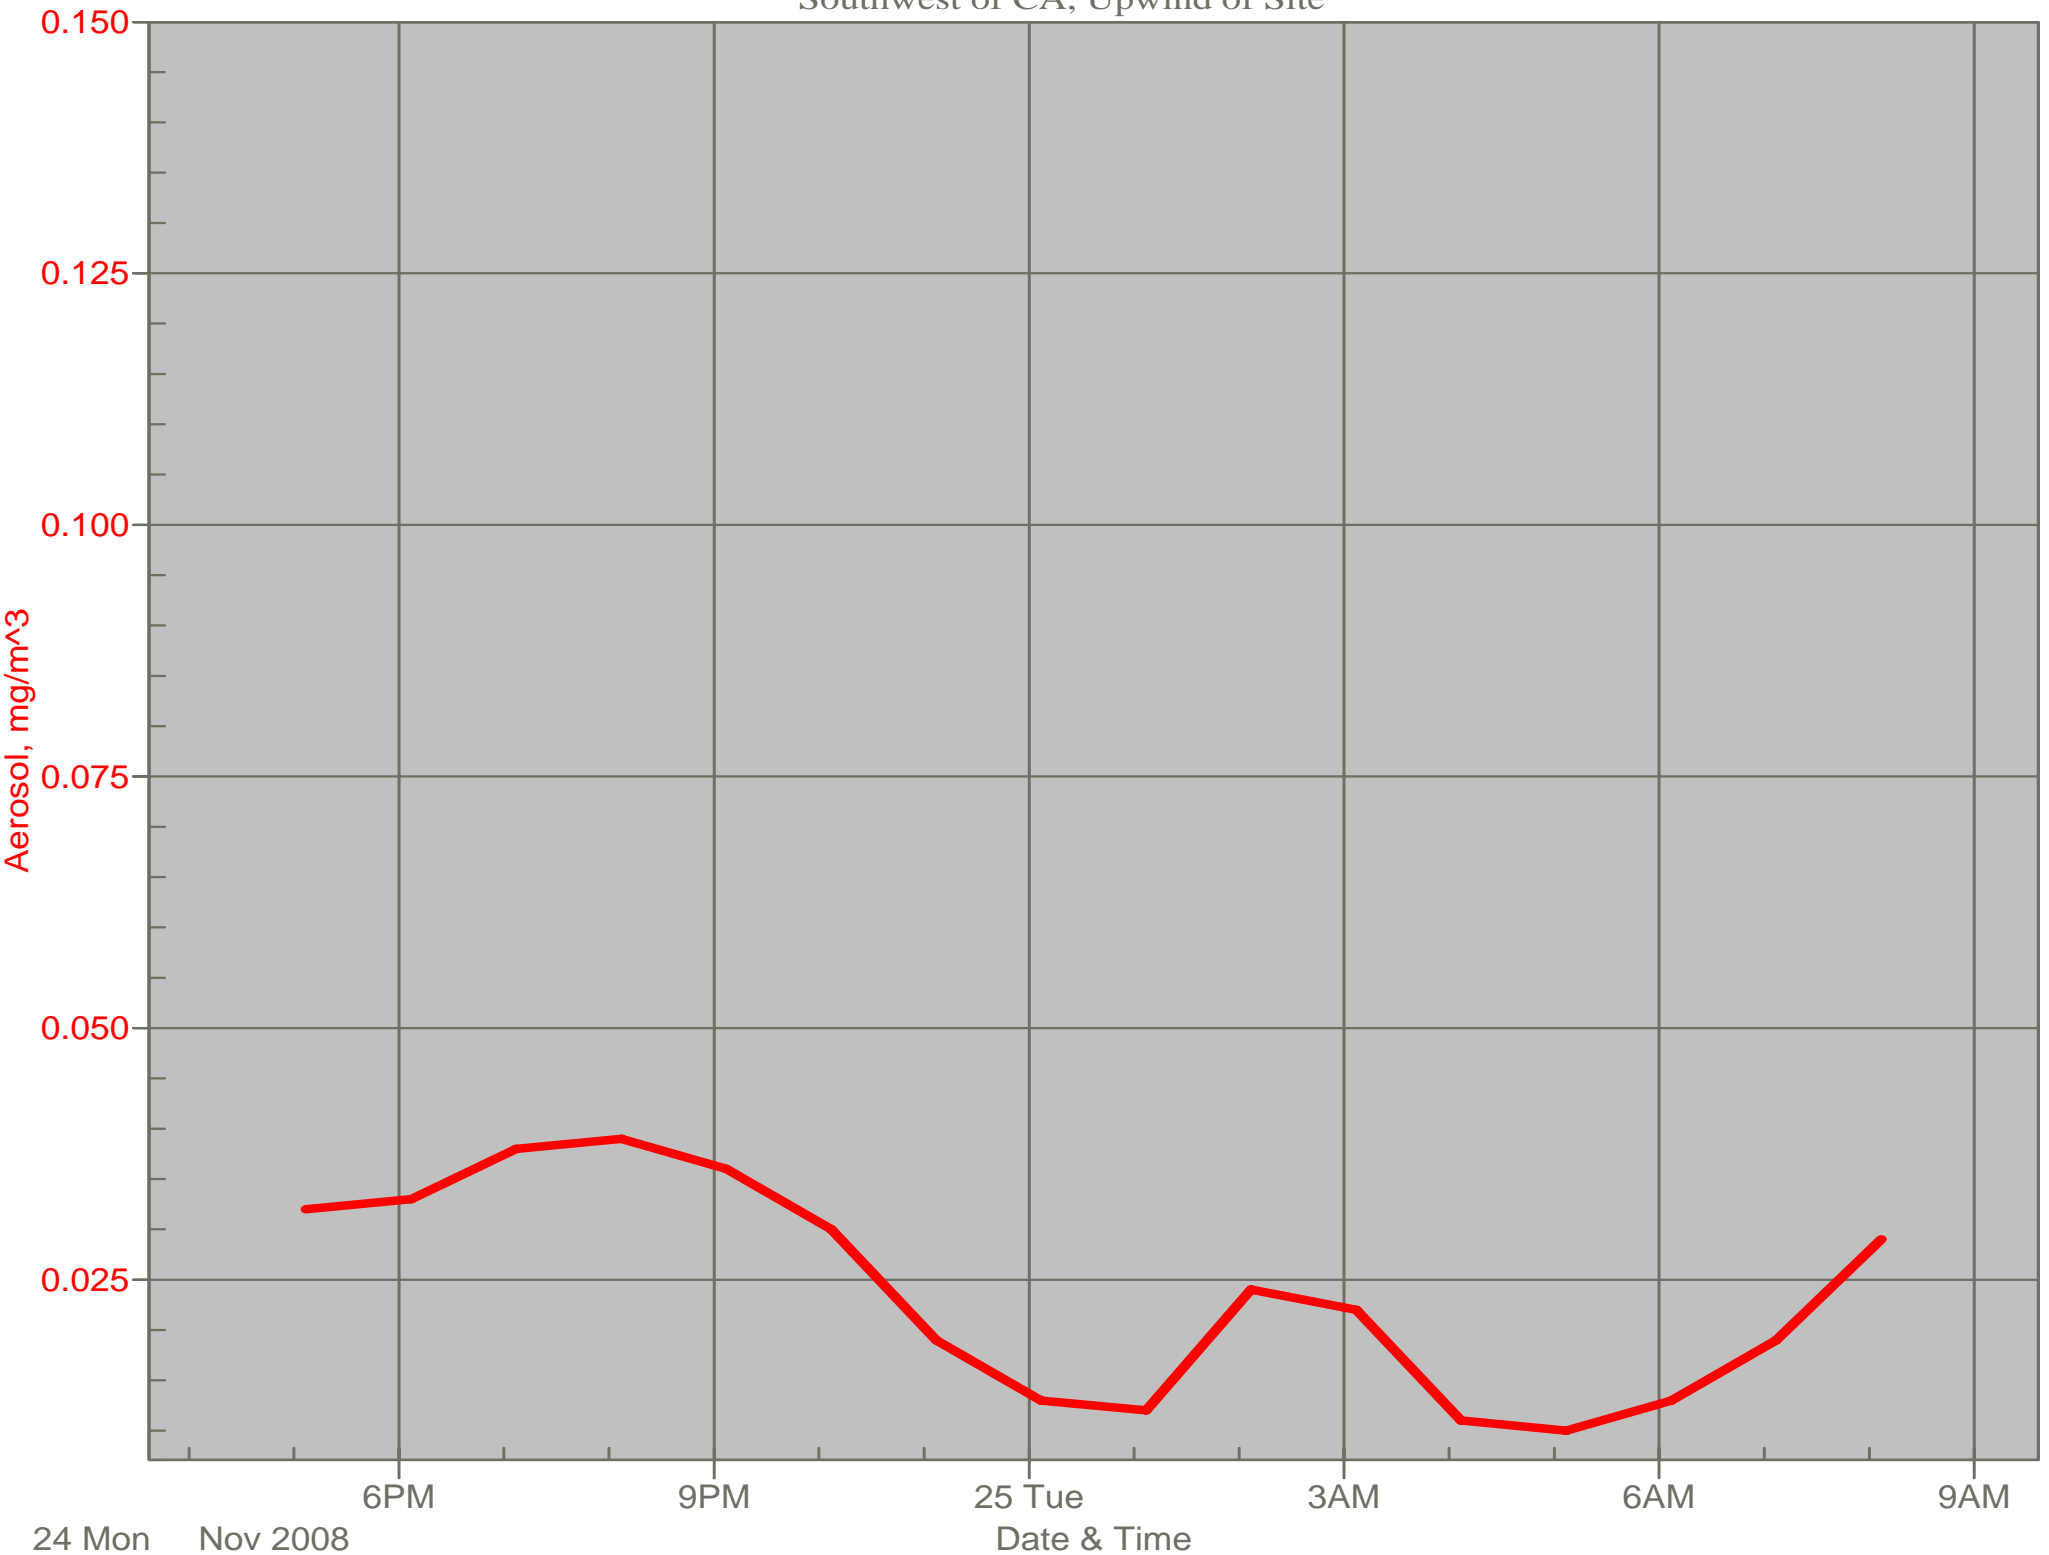

Air Monitor 1 Non-Working Hours

East of CA, Downwind of CA Material

Air Monitor 4 Non-Working Hours

Southwest of CA, Upwind of Site

Air Monitor 5 Non-Working Hours

South of CA, Sulphur Creek Monitoring

Air Monitor 6 Non-Working Hours

North of NW-11, Downwind of Northwoods