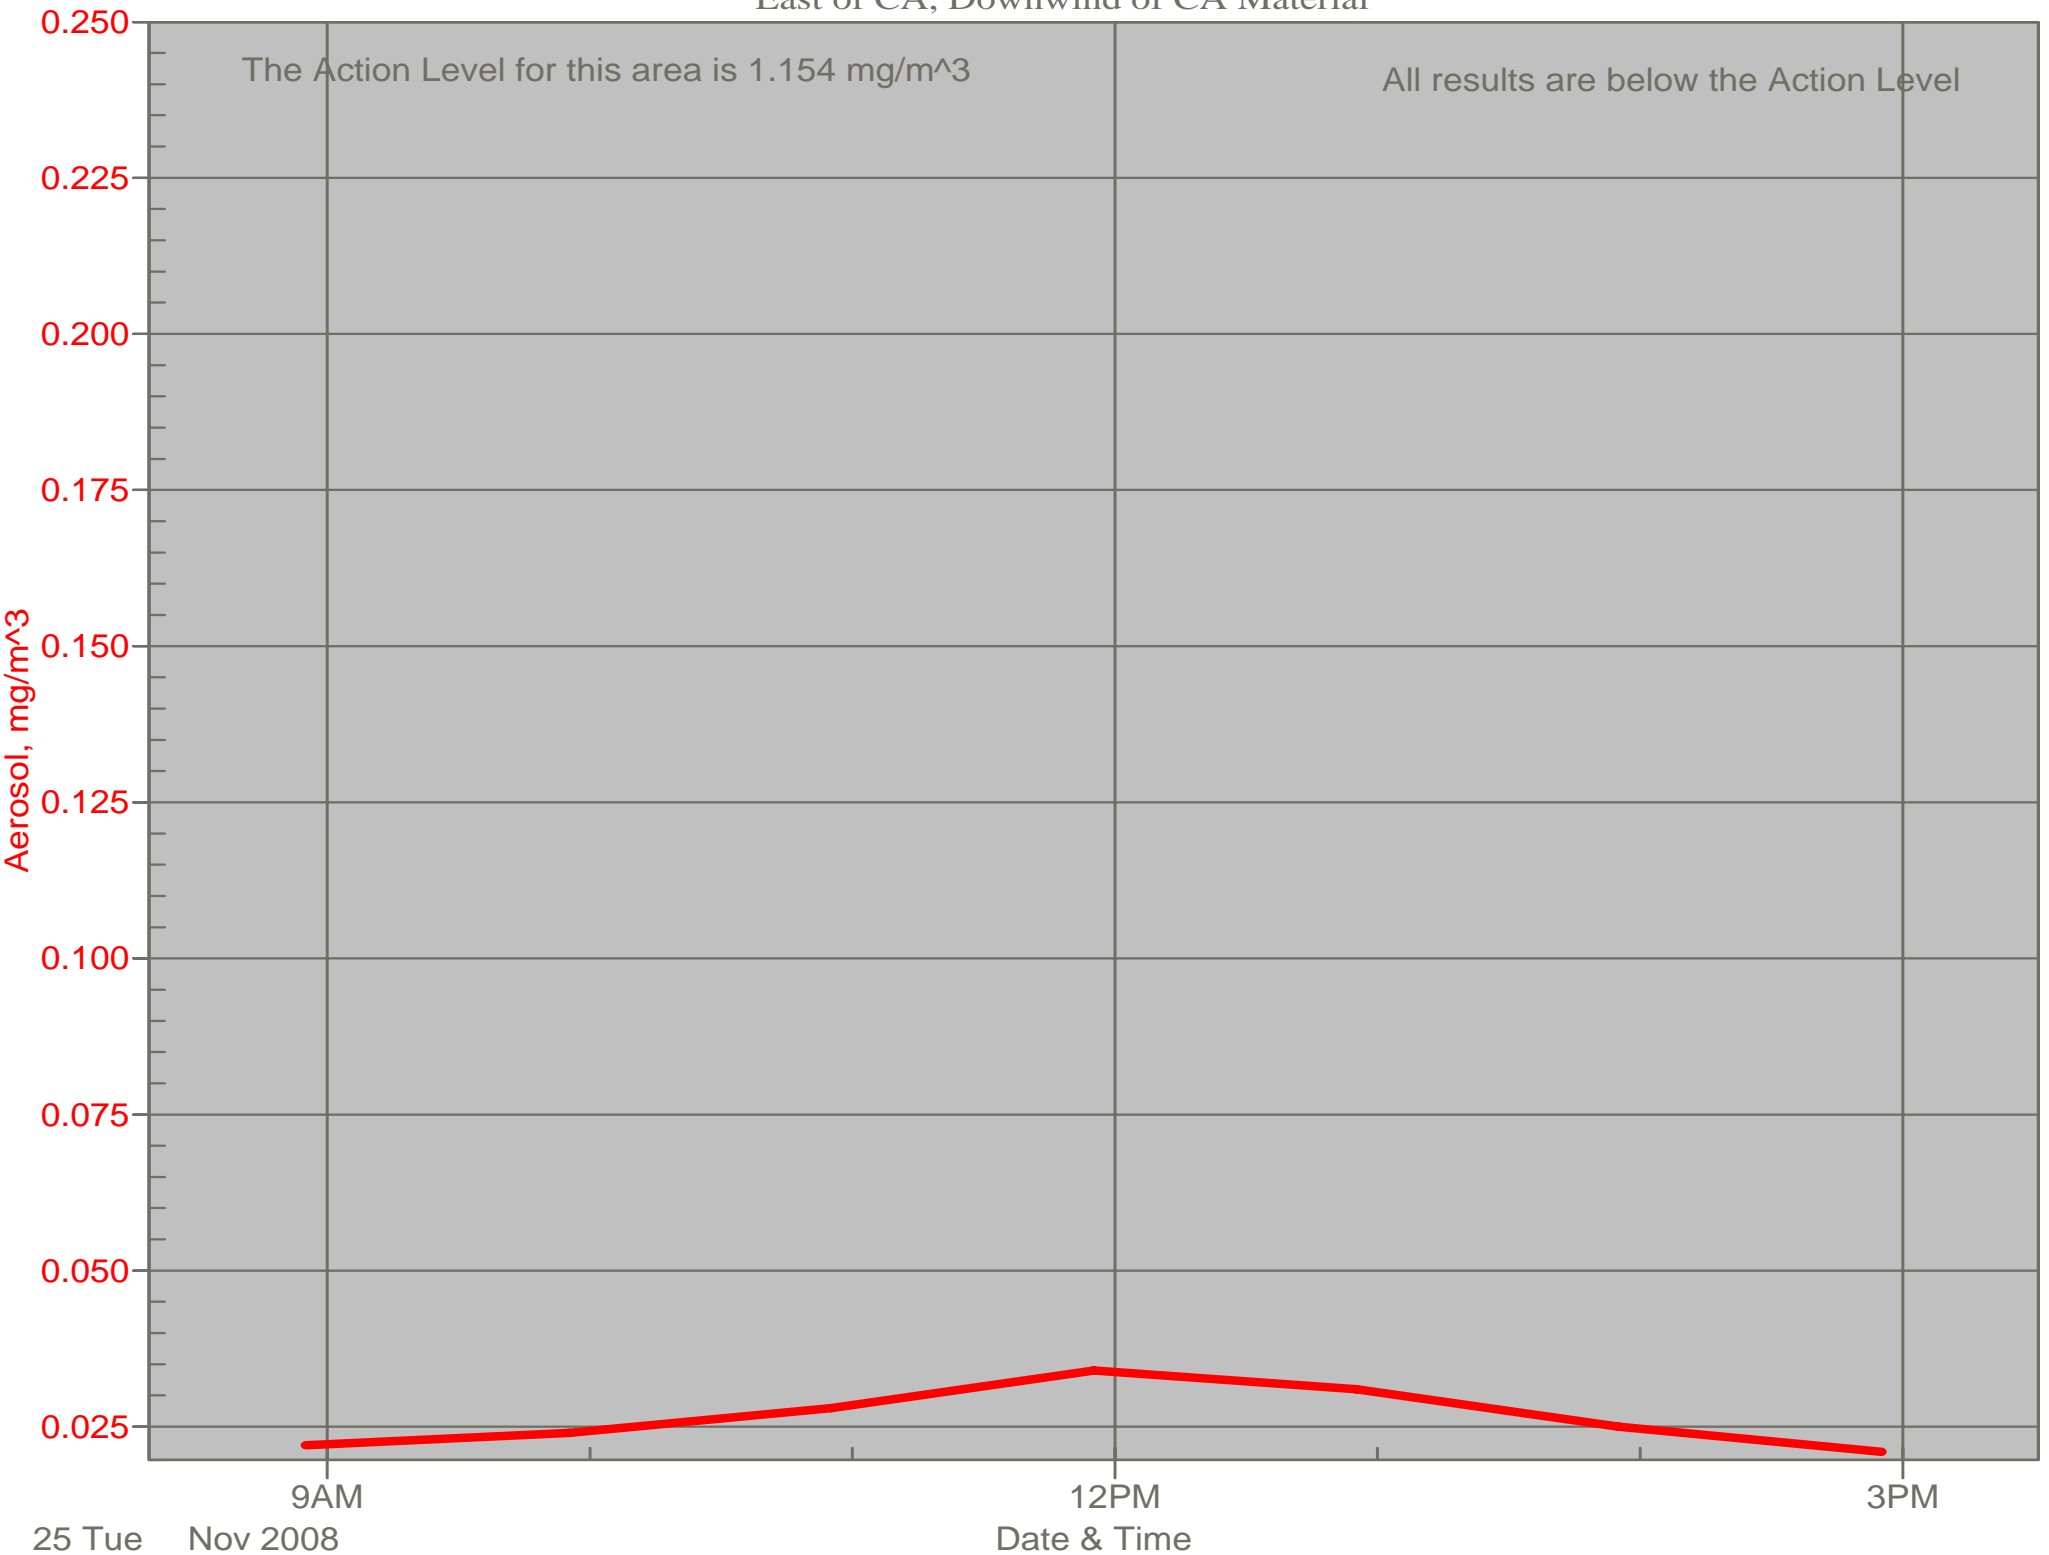

Air Monitor 1

East of CA, Downwind of CA Material

Air Monitor 4

Southwest of CA, Upwind of Site Activities

Air Monitor 5

South of CA, Sulphur Creek Monitoring

Air Monitor 6

North of NW-11, Downwind of Northwoods