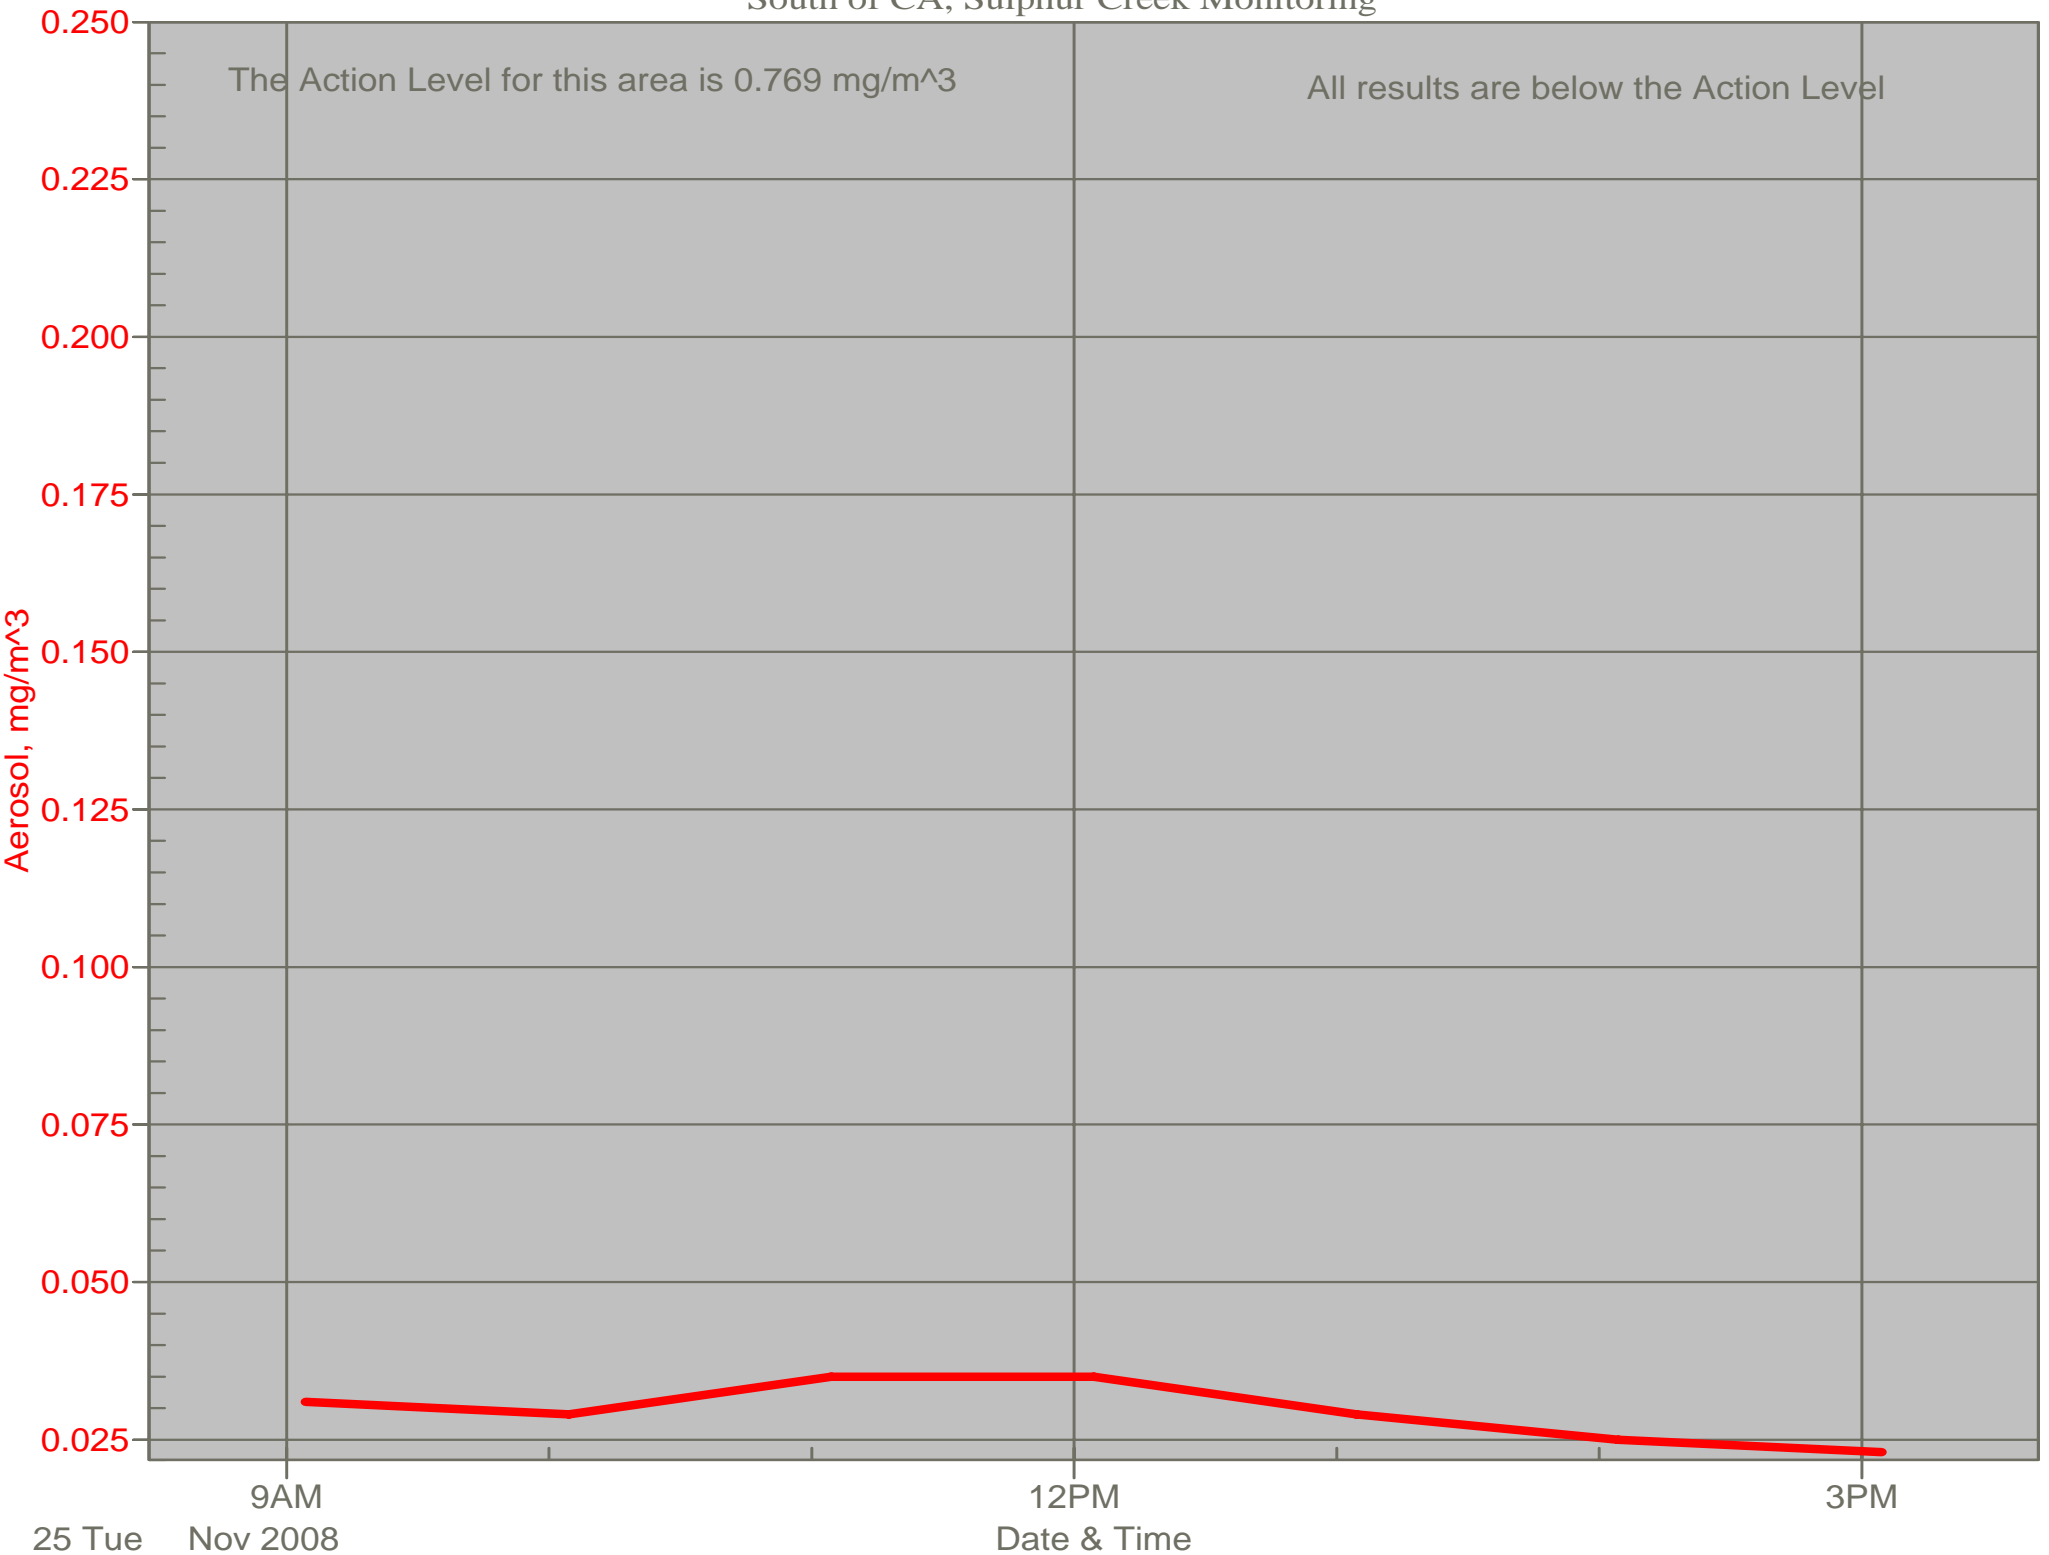

Air Monitor 1

East of CA, Downwind of CA Material

Air Monitor 4

Southwest of CA, Upwind of Site Activities

Air Monitor 5

South of CA, Sulphur Creek Monitoring

Air Monitor 6

North of NW-11, Downwind of Northwoods