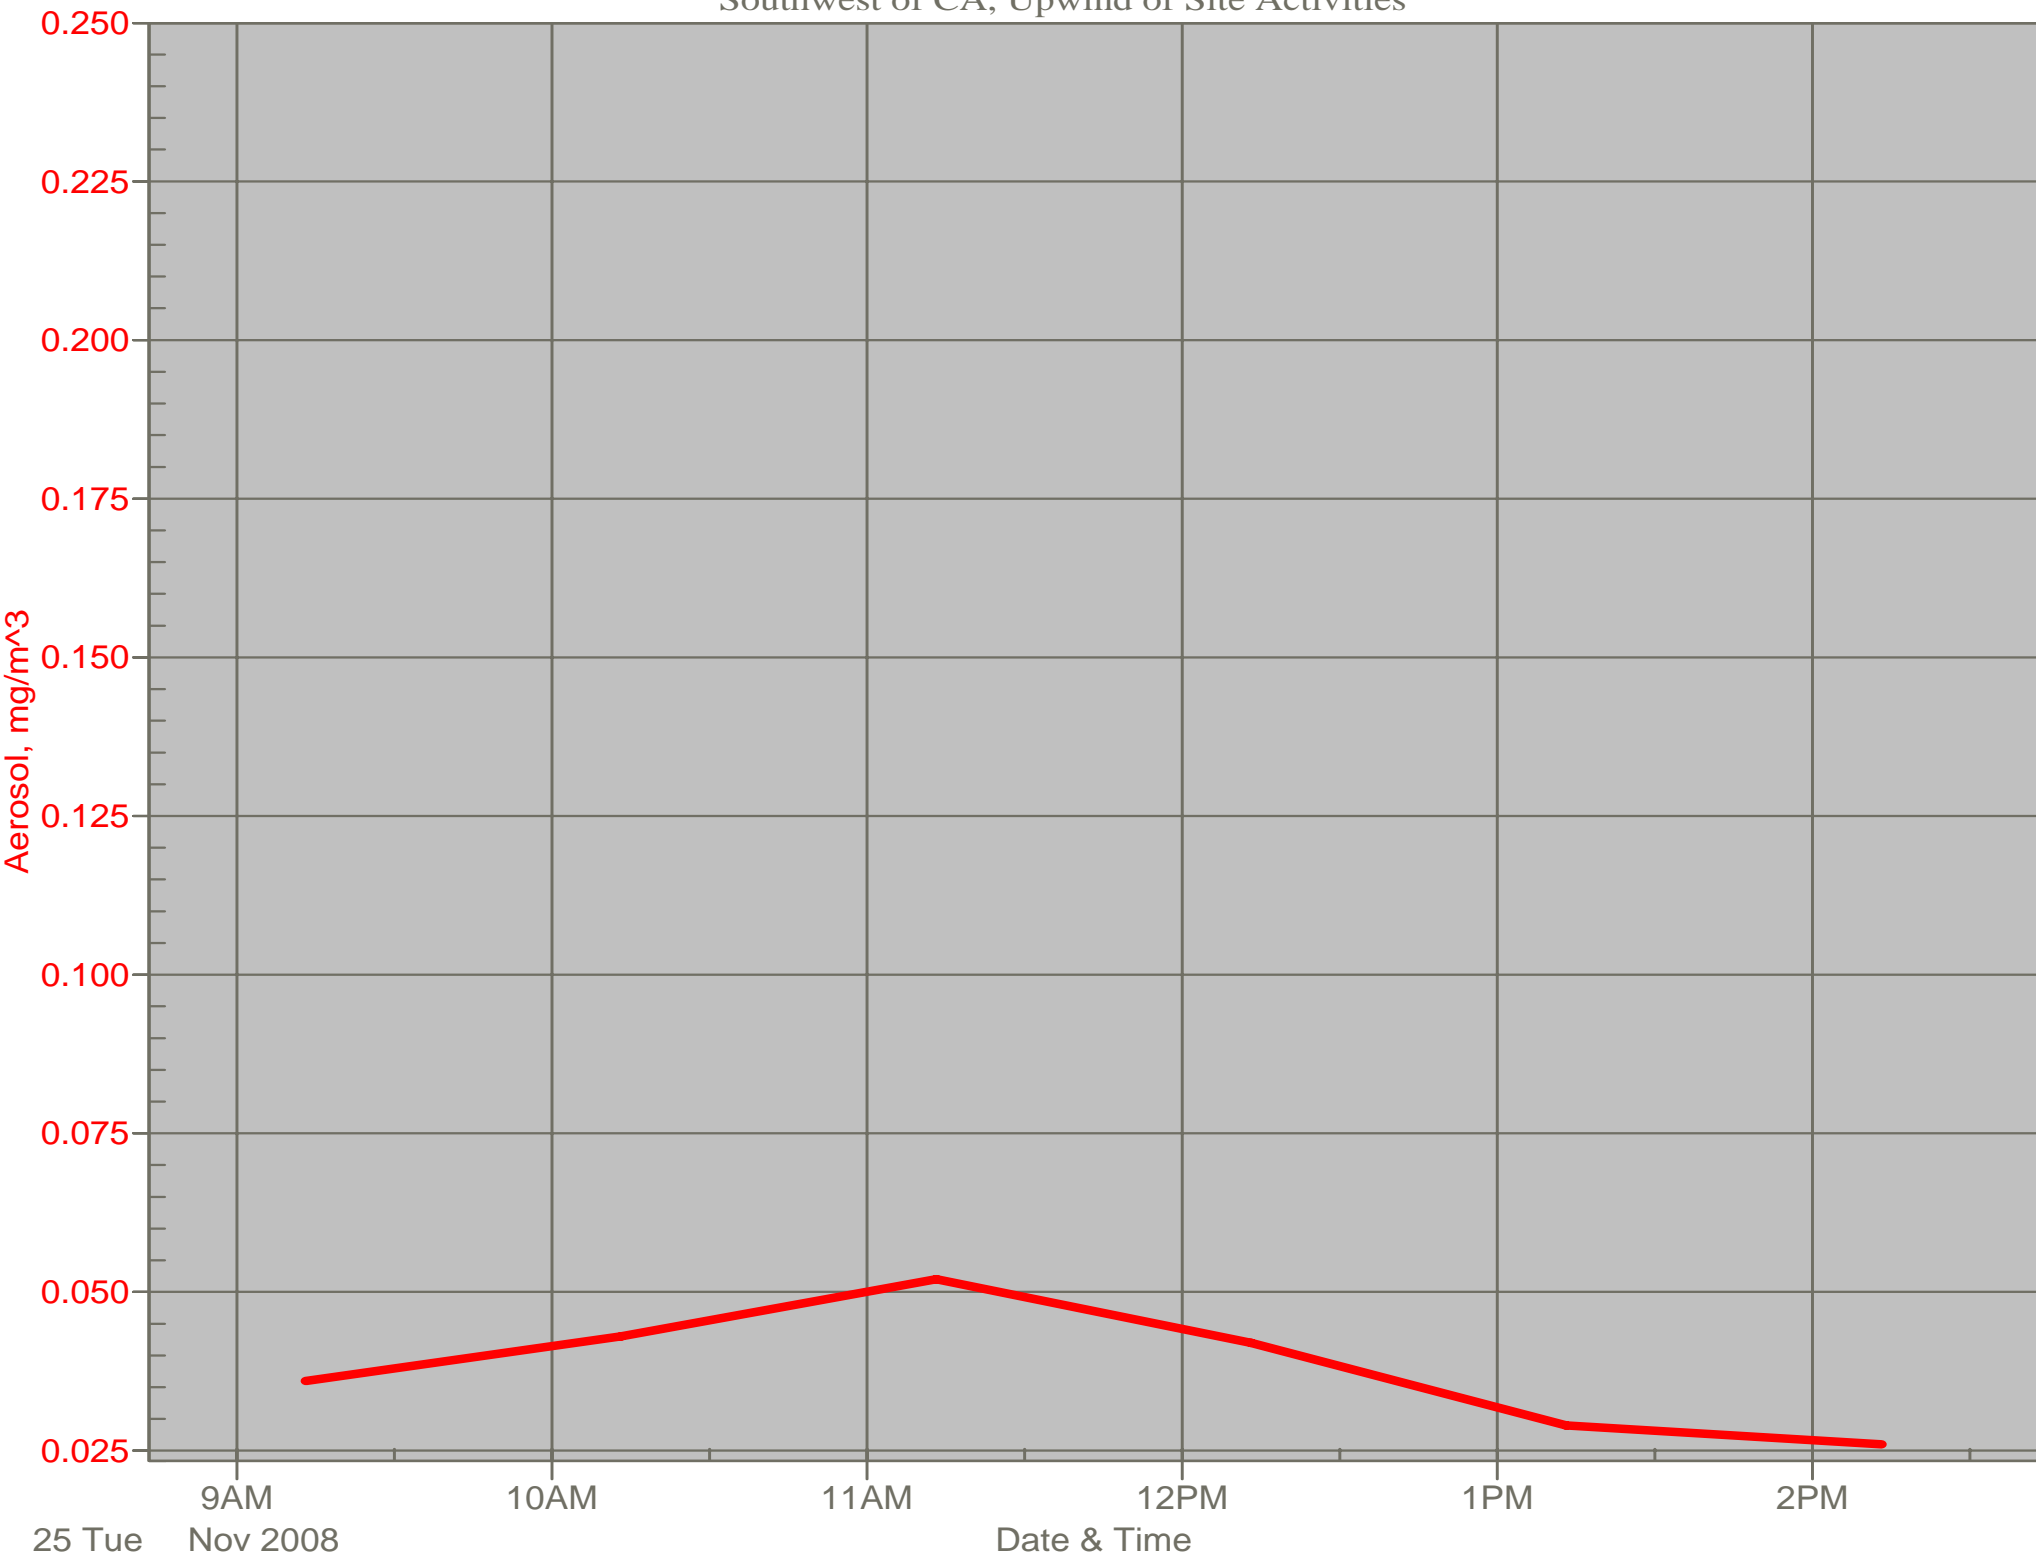

Air Monitor 1

East of CA, Downwind of CA Material

Air Monitor 4

Southwest of CA, Upwind of Site Activities

Air Monitor 5

South of CA, Sulphur Creek Monitoring

Air Monitor 6

North of NW-11, Downwind of Northwoods