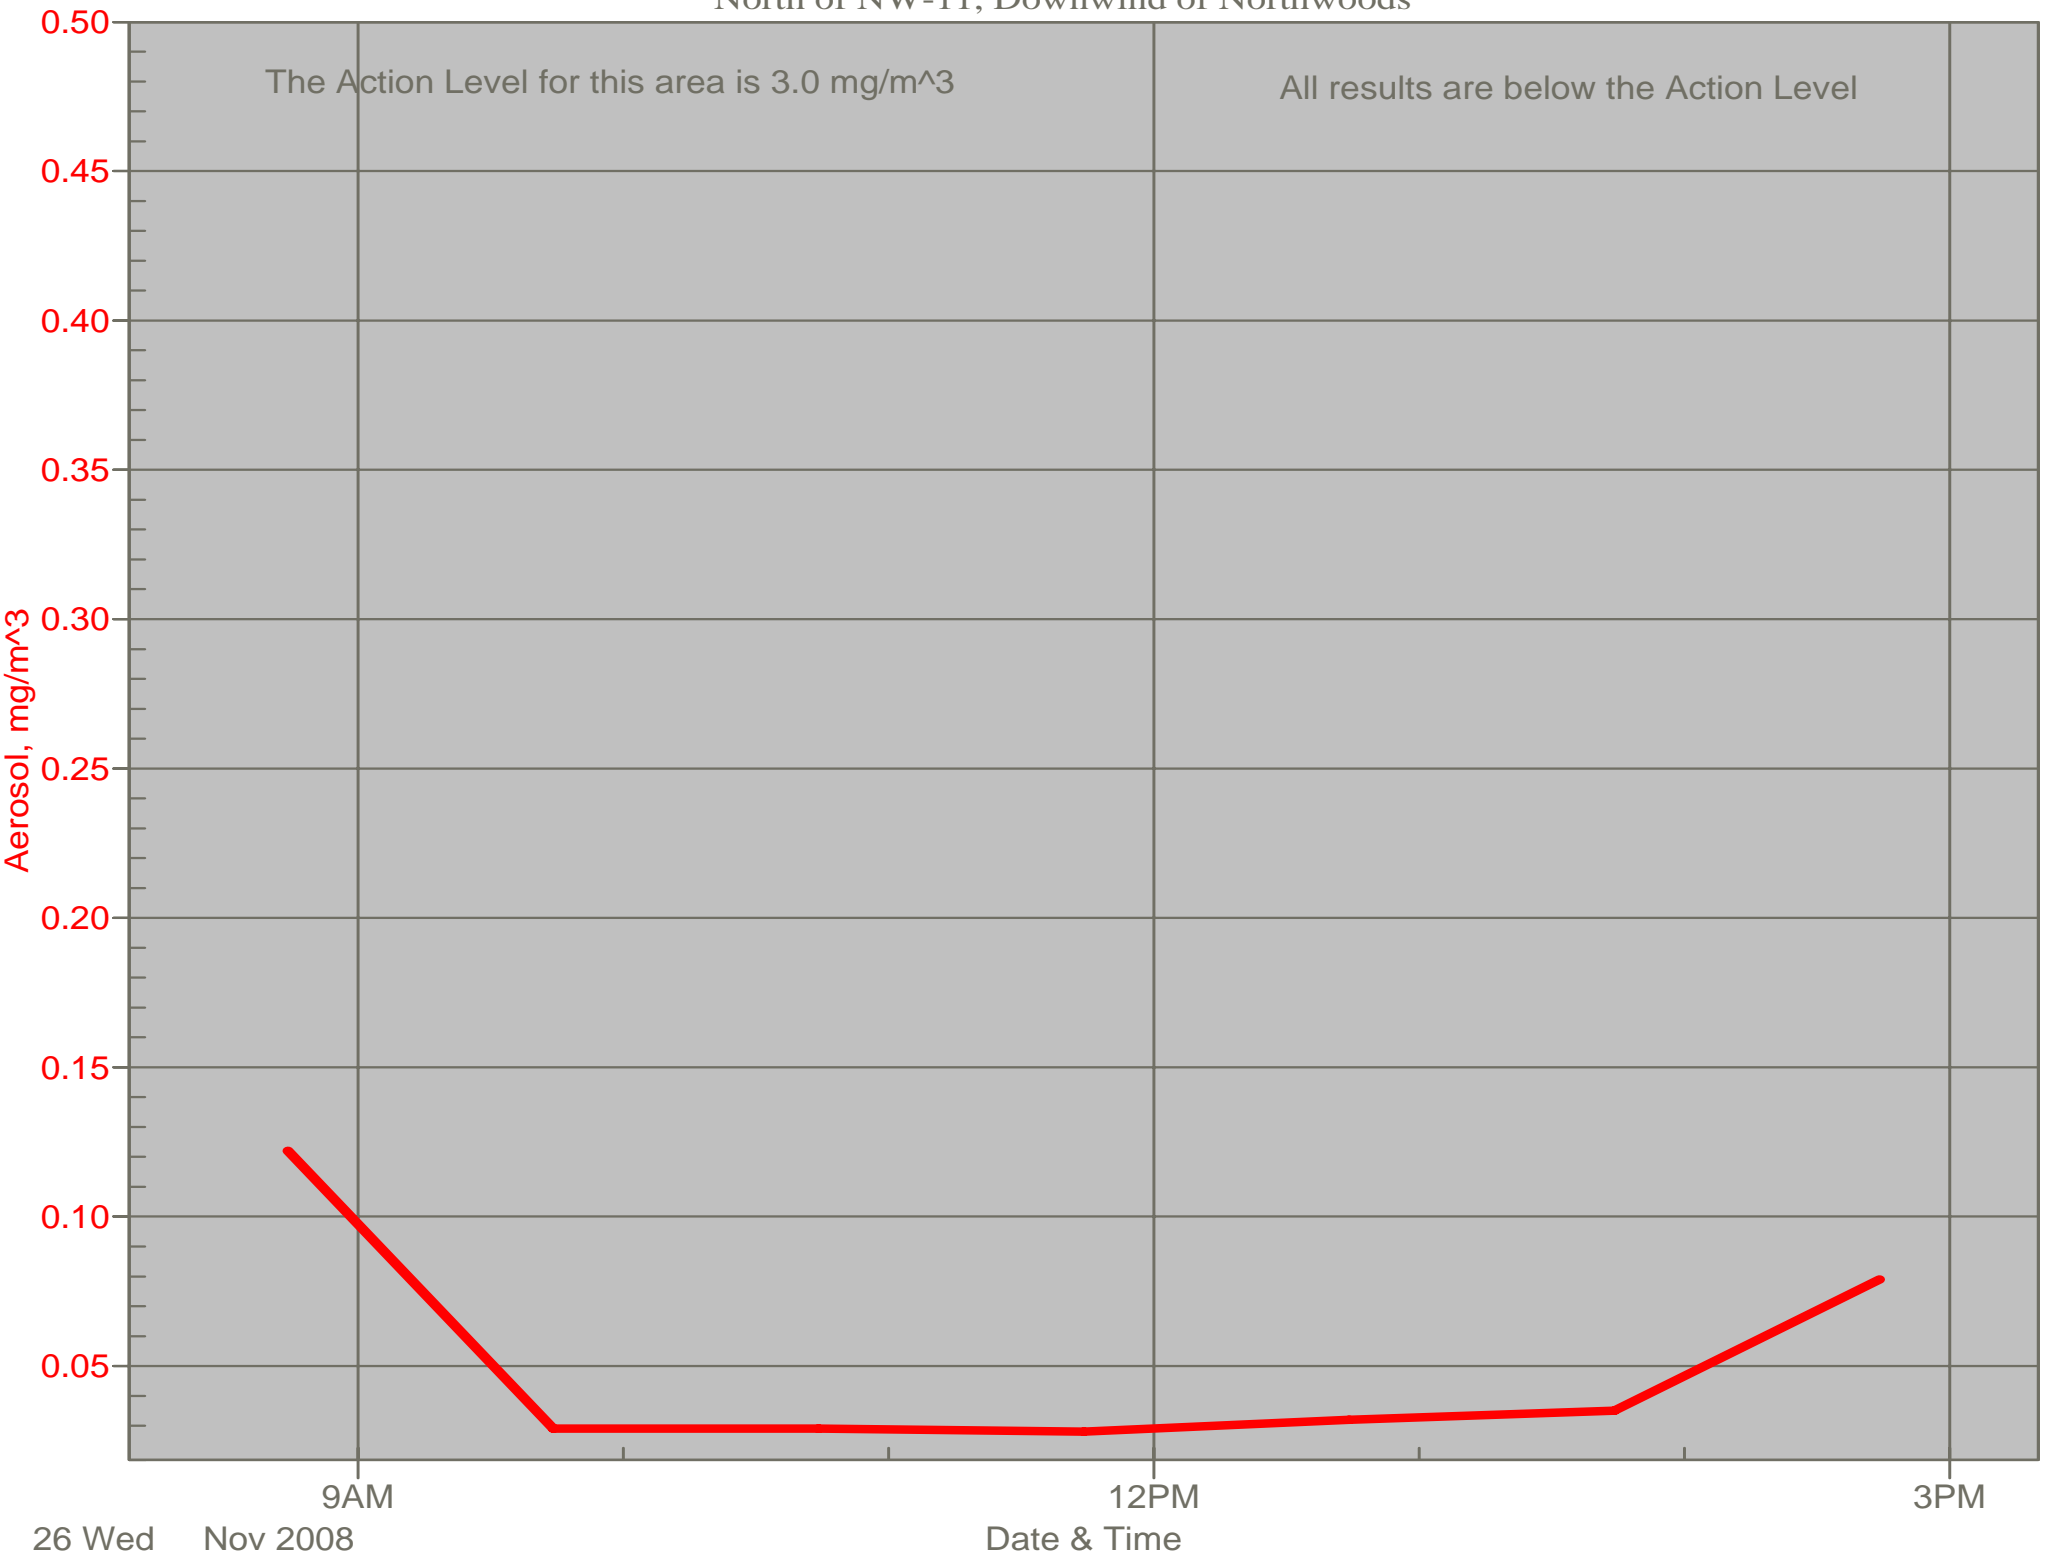

# Air Monitor 4

Southwest of CA, Upwind of Site Activities

# Air Monitor 5

South of CA, Sulphur Creek Monitoring

# Air Monitor 6

North of NW-11, Downwind of Northwoods

The Action Level for this area is 3.0 mg/m<sup>3</sup>

All results are below the Action Level

9AM

12PM

3PM

26 Wed Nov 2008

Date & Time