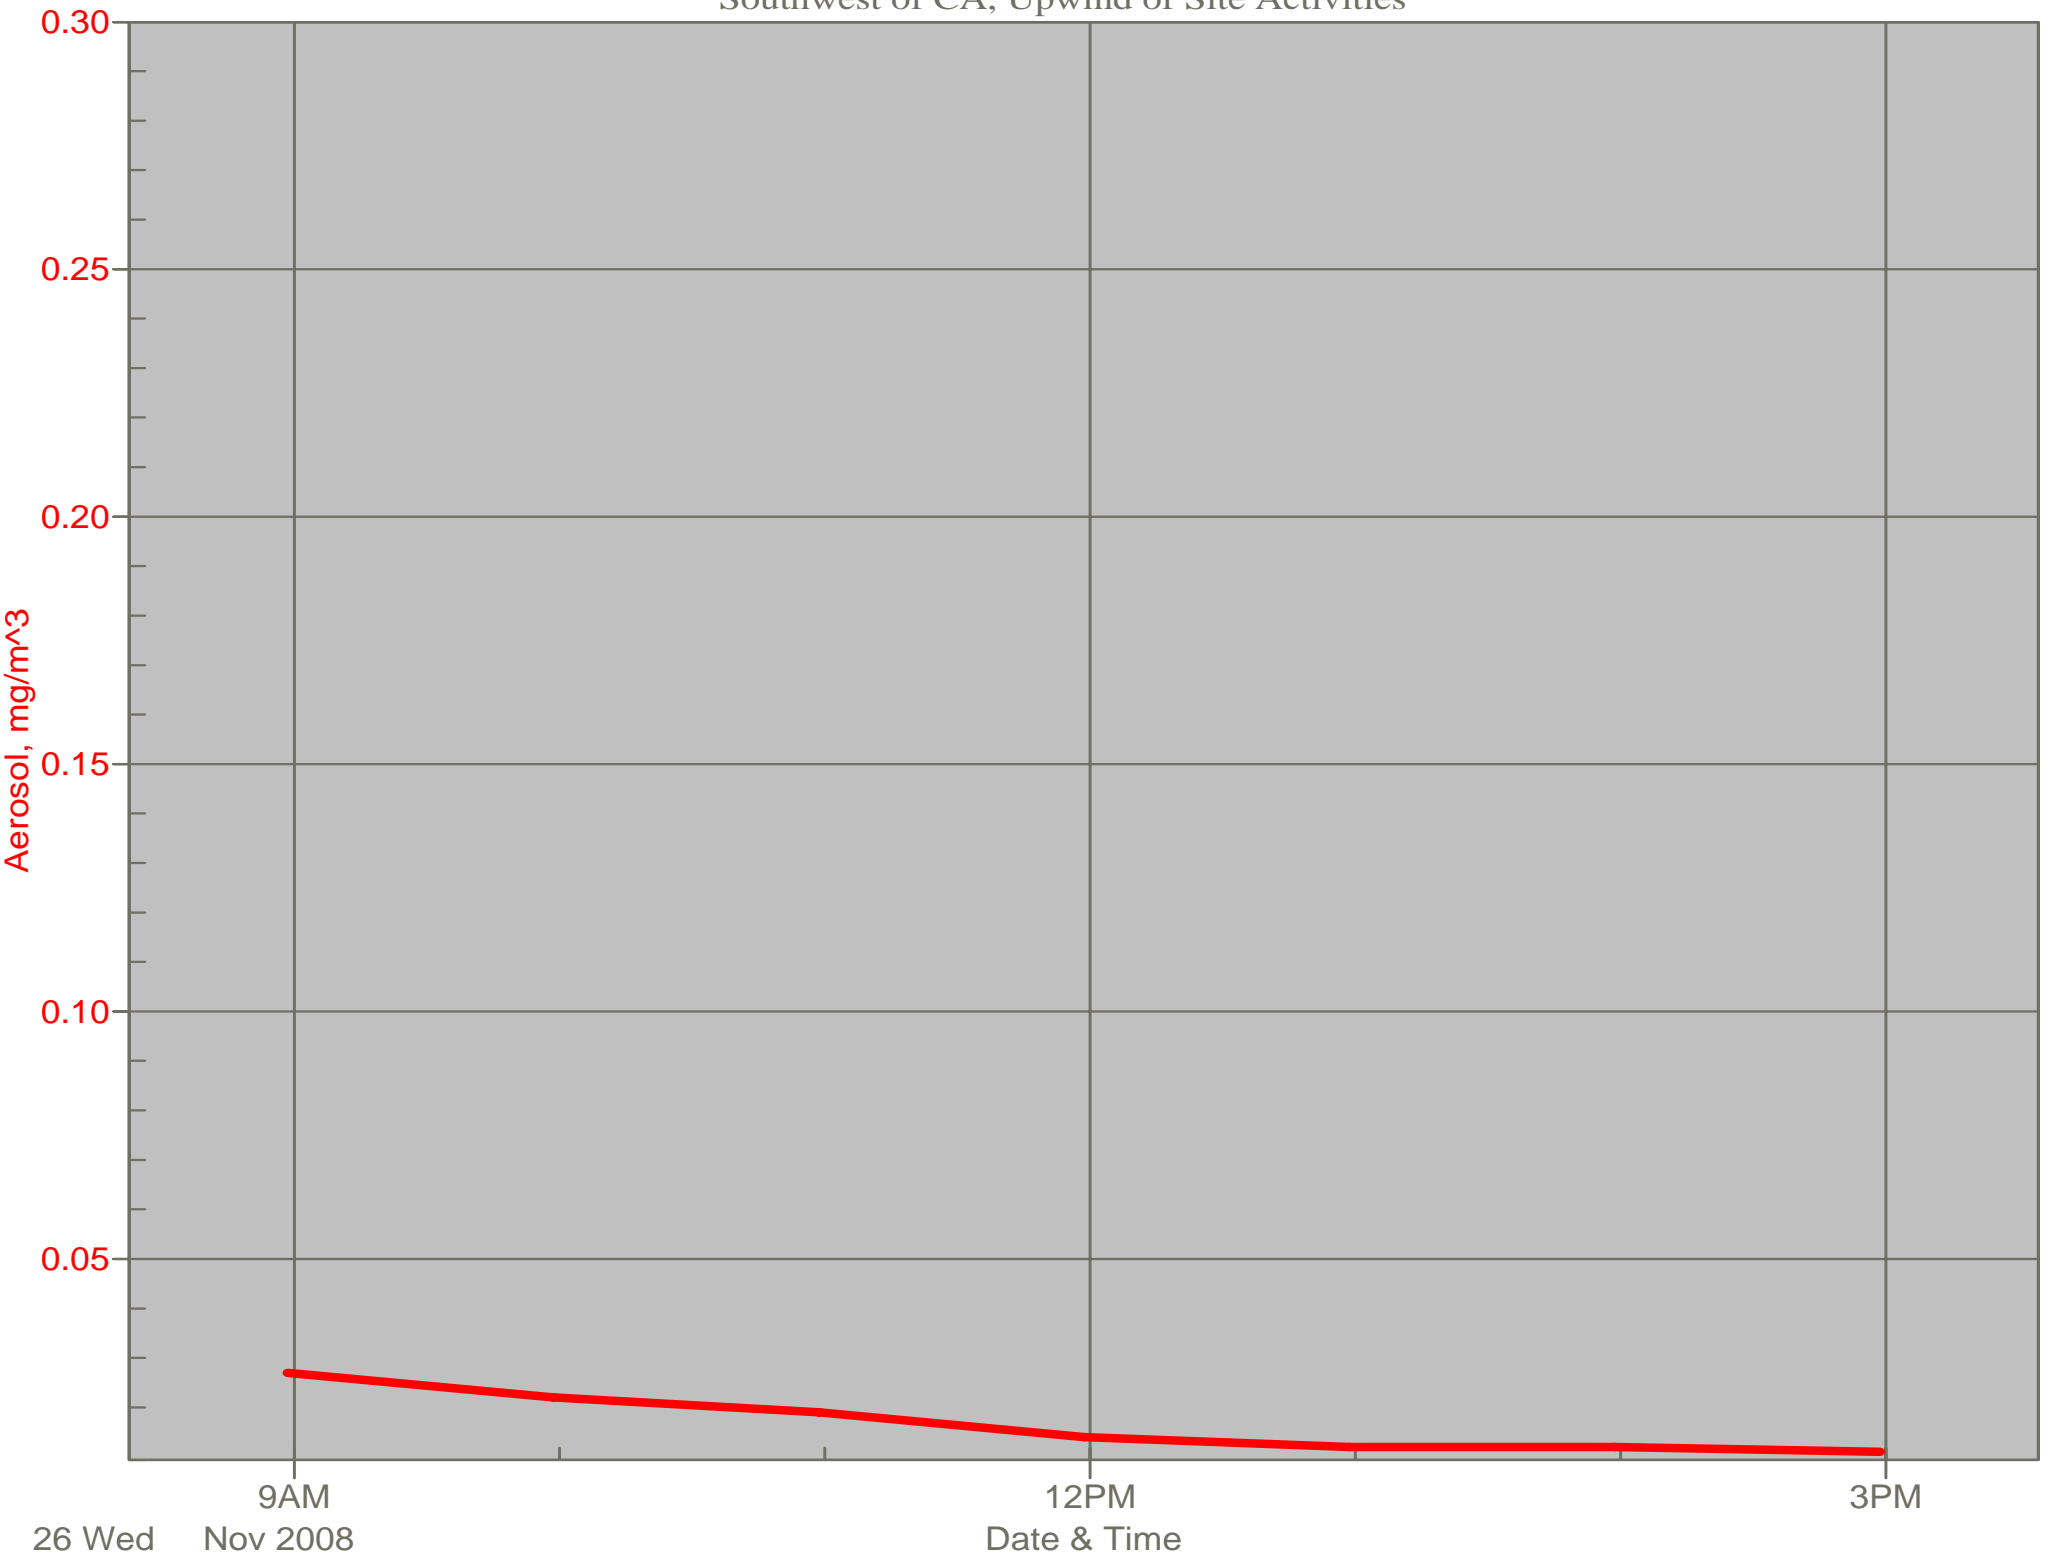

# Air Monitor 1

East of CA, Downwind of CA Material

# Air Monitor 4

Southwest of CA, Upwind of Site Activities

# Air Monitor 5

South of CA, Sulphur Creek Monitoring

# Air Monitor 6

North of NW-11, Downwind of Northwoods

The Action Level for this area is 3.0 mg/m<sup>3</sup>

All results are below the Action Level

9AM

12PM

3PM

26 Wed Nov 2008