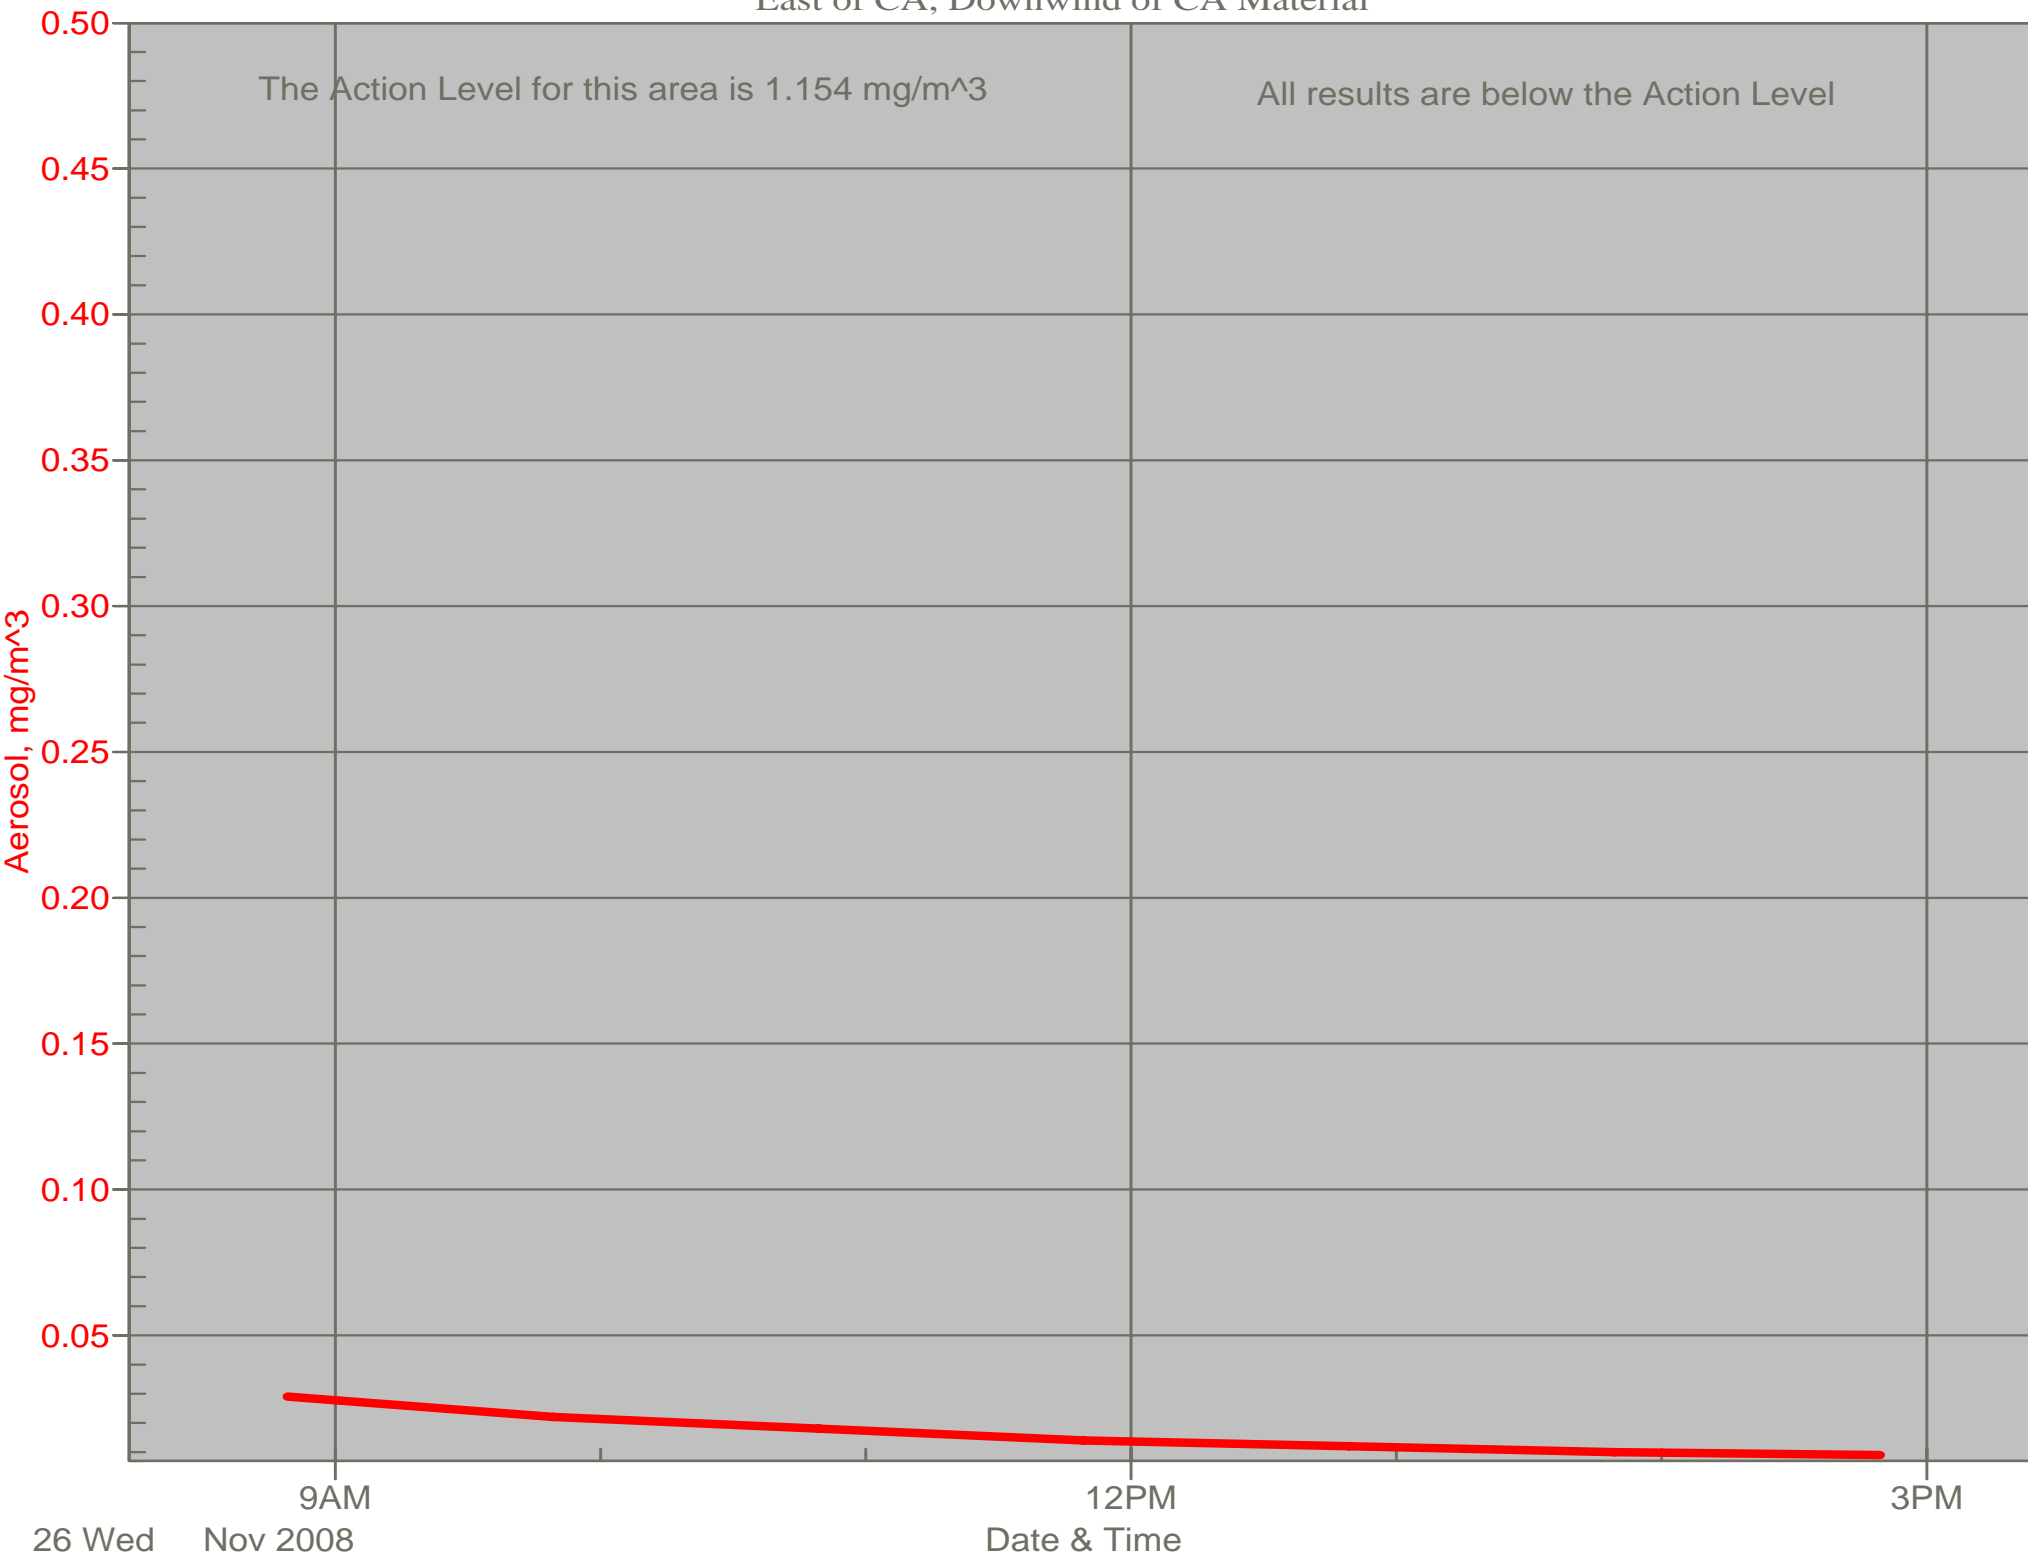

# Air Monitor 1

East of CA, Downwind of CA Material

# Air Monitor 4

Southwest of CA, Upwind of Site Activities

# Air Monitor 5

South of CA, Sulphur Creek Monitoring

# Air Monitor 6

North of NW-11, Downwind of Northwoods

The Action Level for this area is 3.0 mg/m<sup>3</sup>

All results are below the Action Level

9AM

12PM

3PM

26 Wed Nov 2008