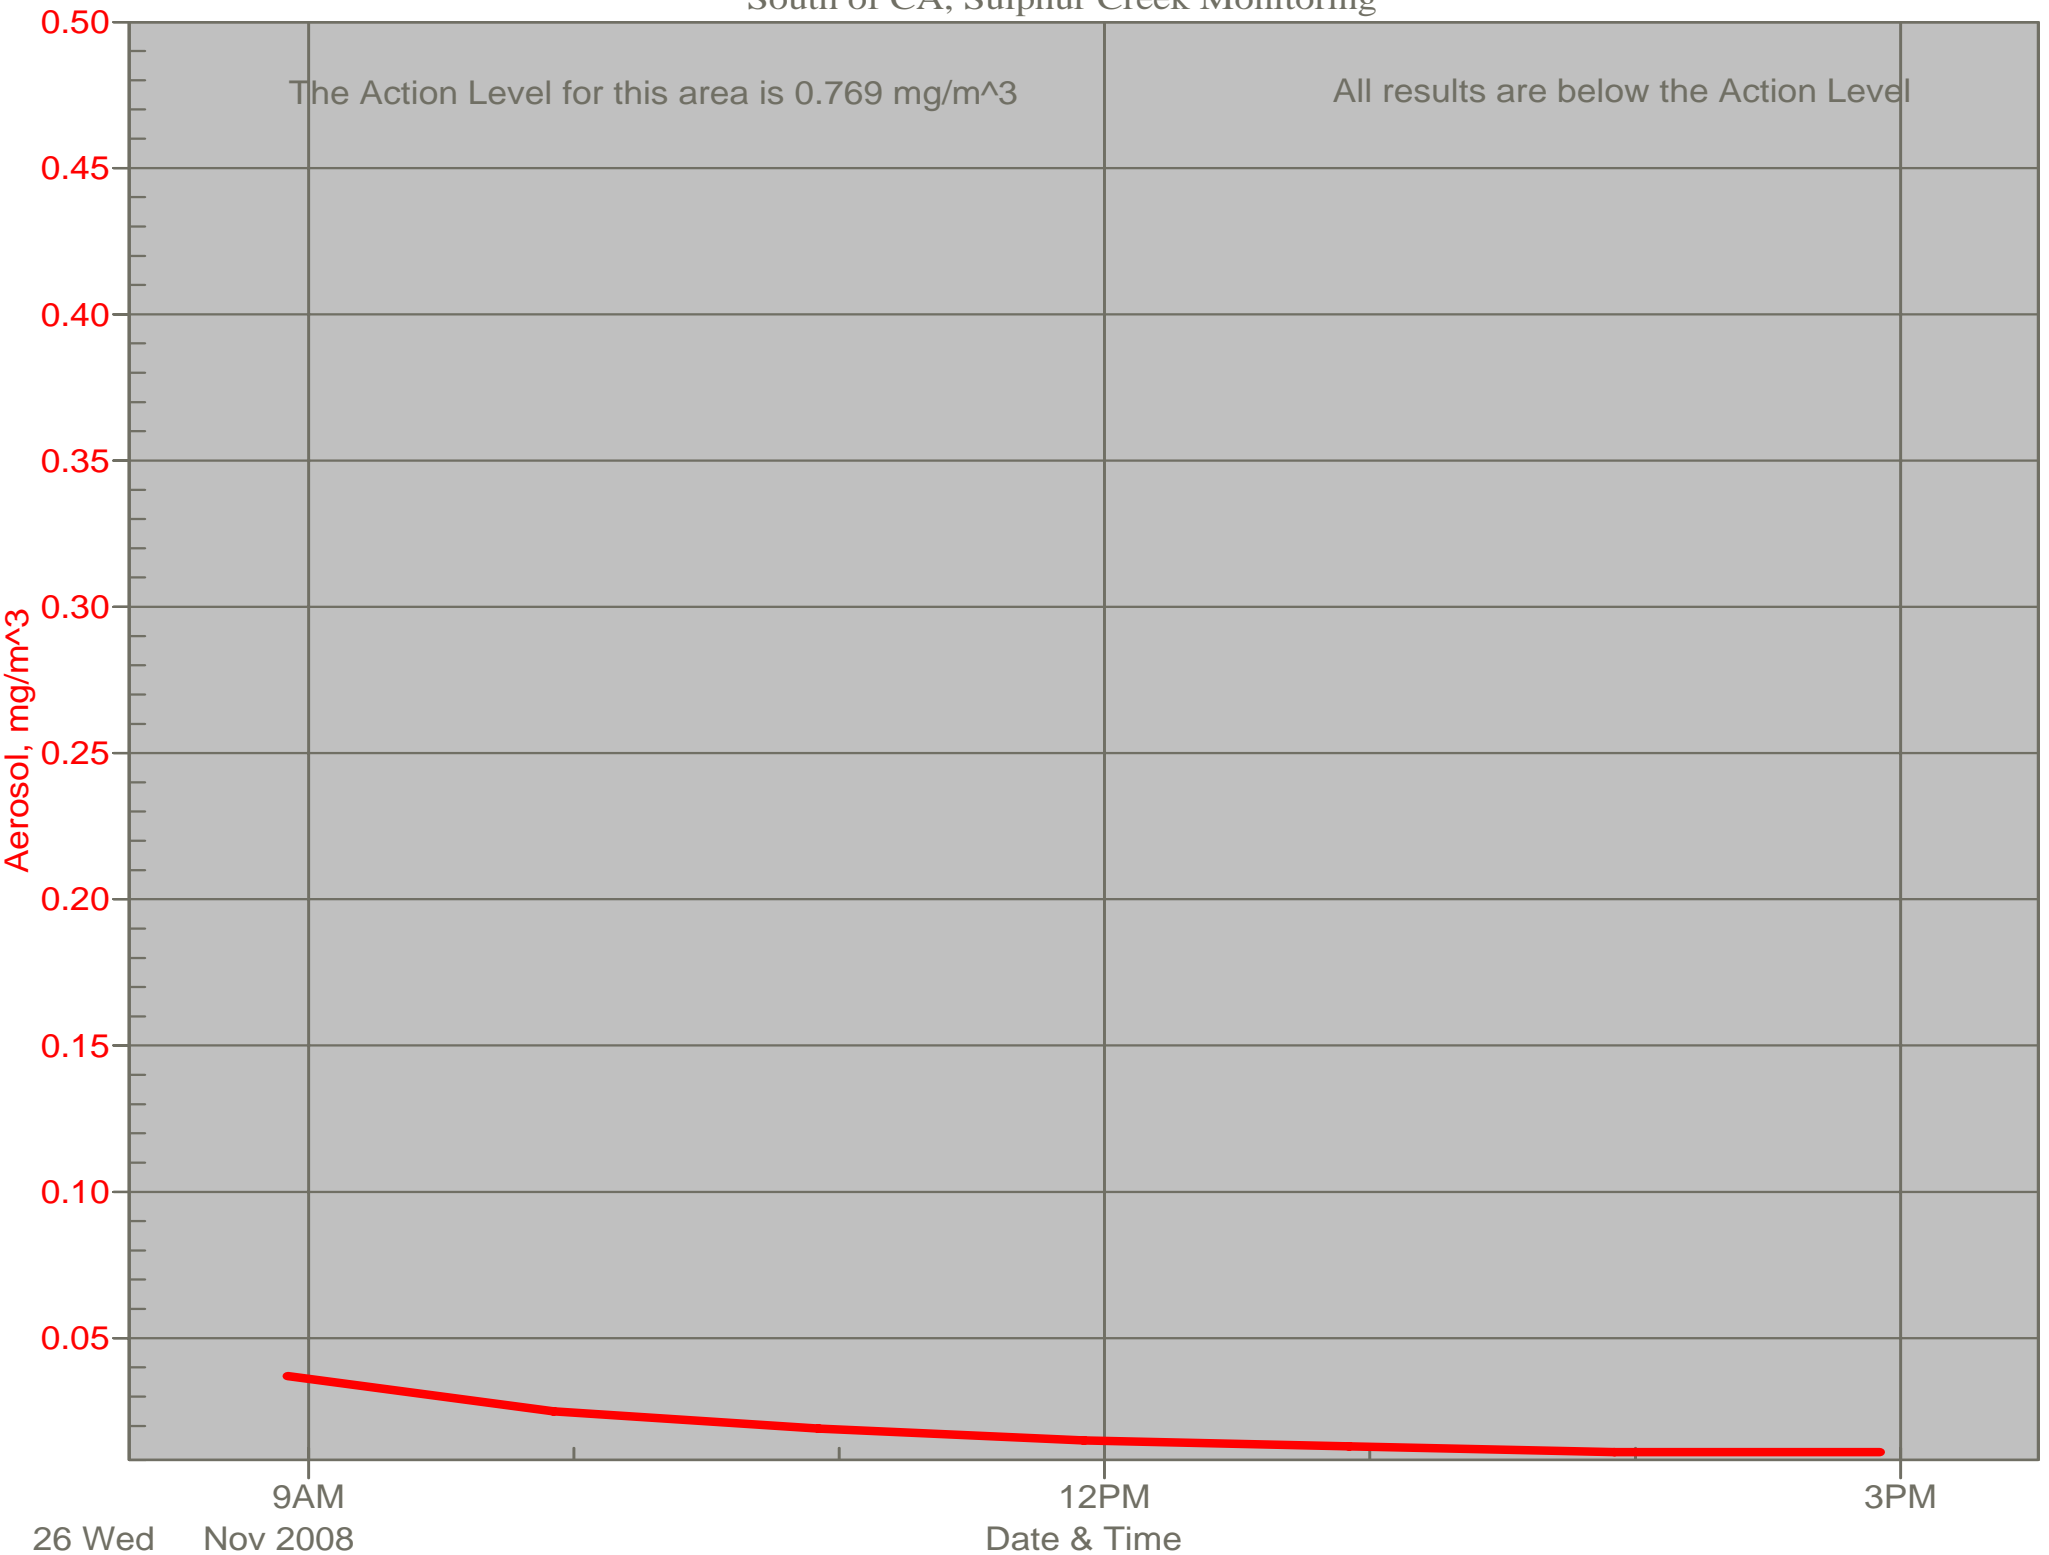

# Air Monitor 1

East of CA, Downwind of CA Material

# Air Monitor 4

Southwest of CA, Upwind of Site Activities

# Air Monitor 5

South of CA, Sulphur Creek Monitoring

# Air Monitor 6

North of NW-11, Downwind of Northwoods

The Action Level for this area is 3.0 mg/m<sup>3</sup>

All results are below the Action Level

9AM

12PM

3PM

26 Wed Nov 2008