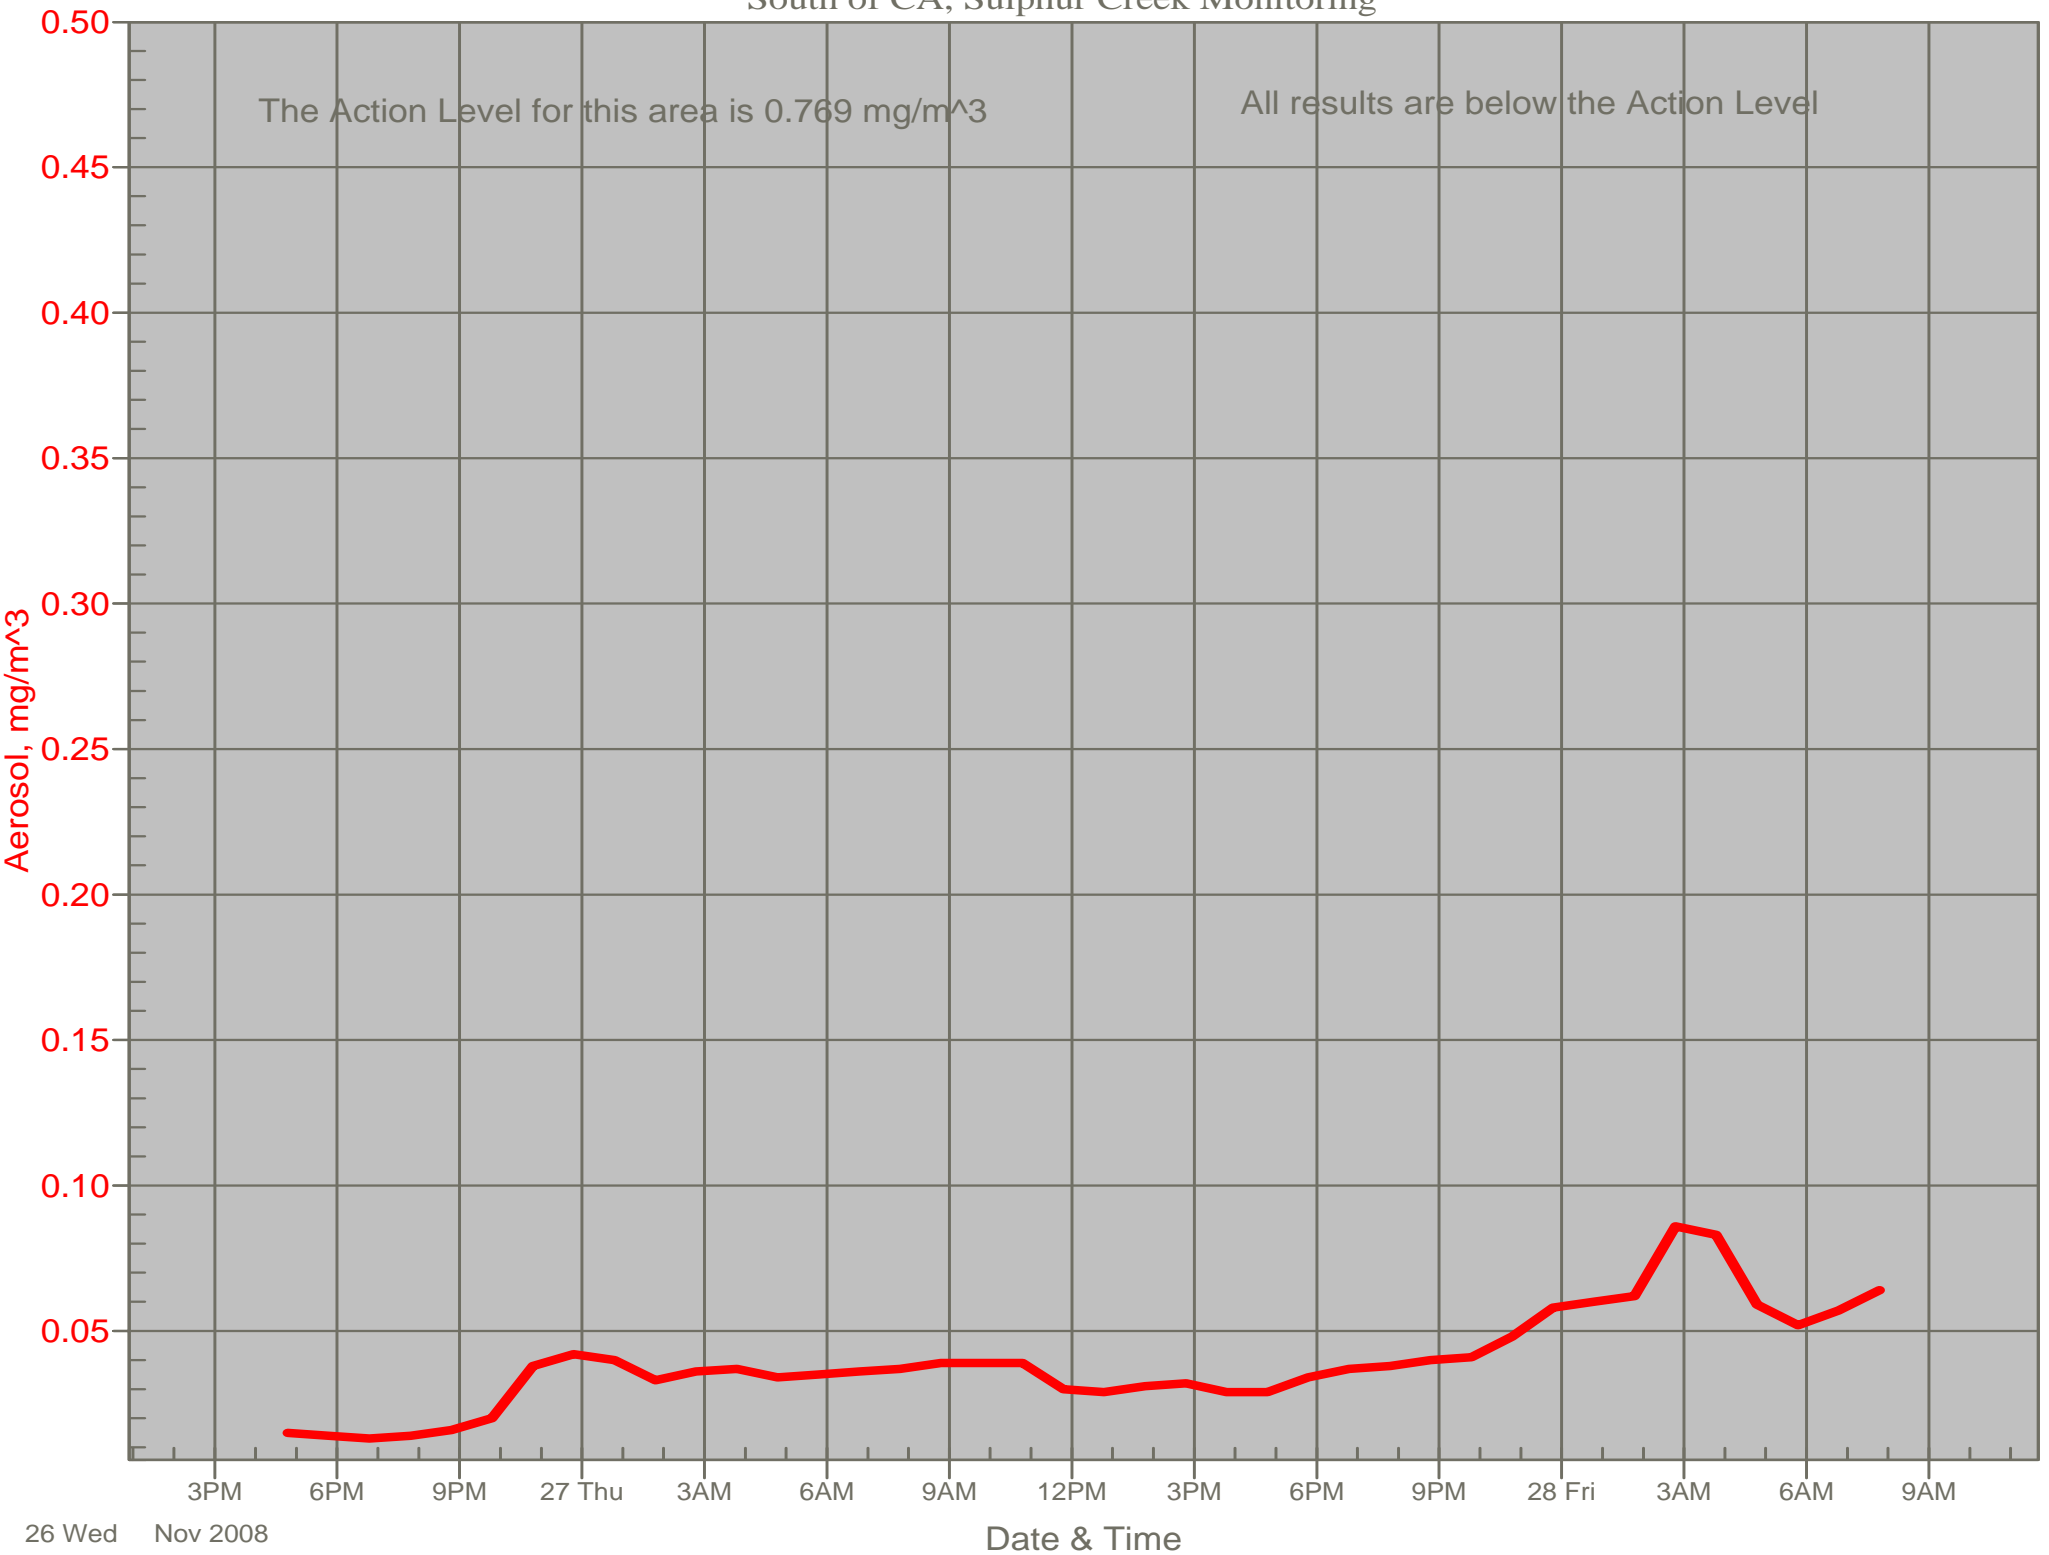

Air Monitor 1 Non-Working Hours

East of CA, Downwind of CA Material

Air Monitor 3 Non-Working Hours

East of PADEP Trailer Within Support Zone, Downwind of Area F and Area G

Air Monitor 4 Non-Working Hours

Southwest of CA, Upwind of Site

Air Monitor 5 Non-Working Hours

South of CA, Sulphur Creek Monitoring

Air Monitor 6 Non-Working Hours

North of NW-11, Downwind of Northwoods