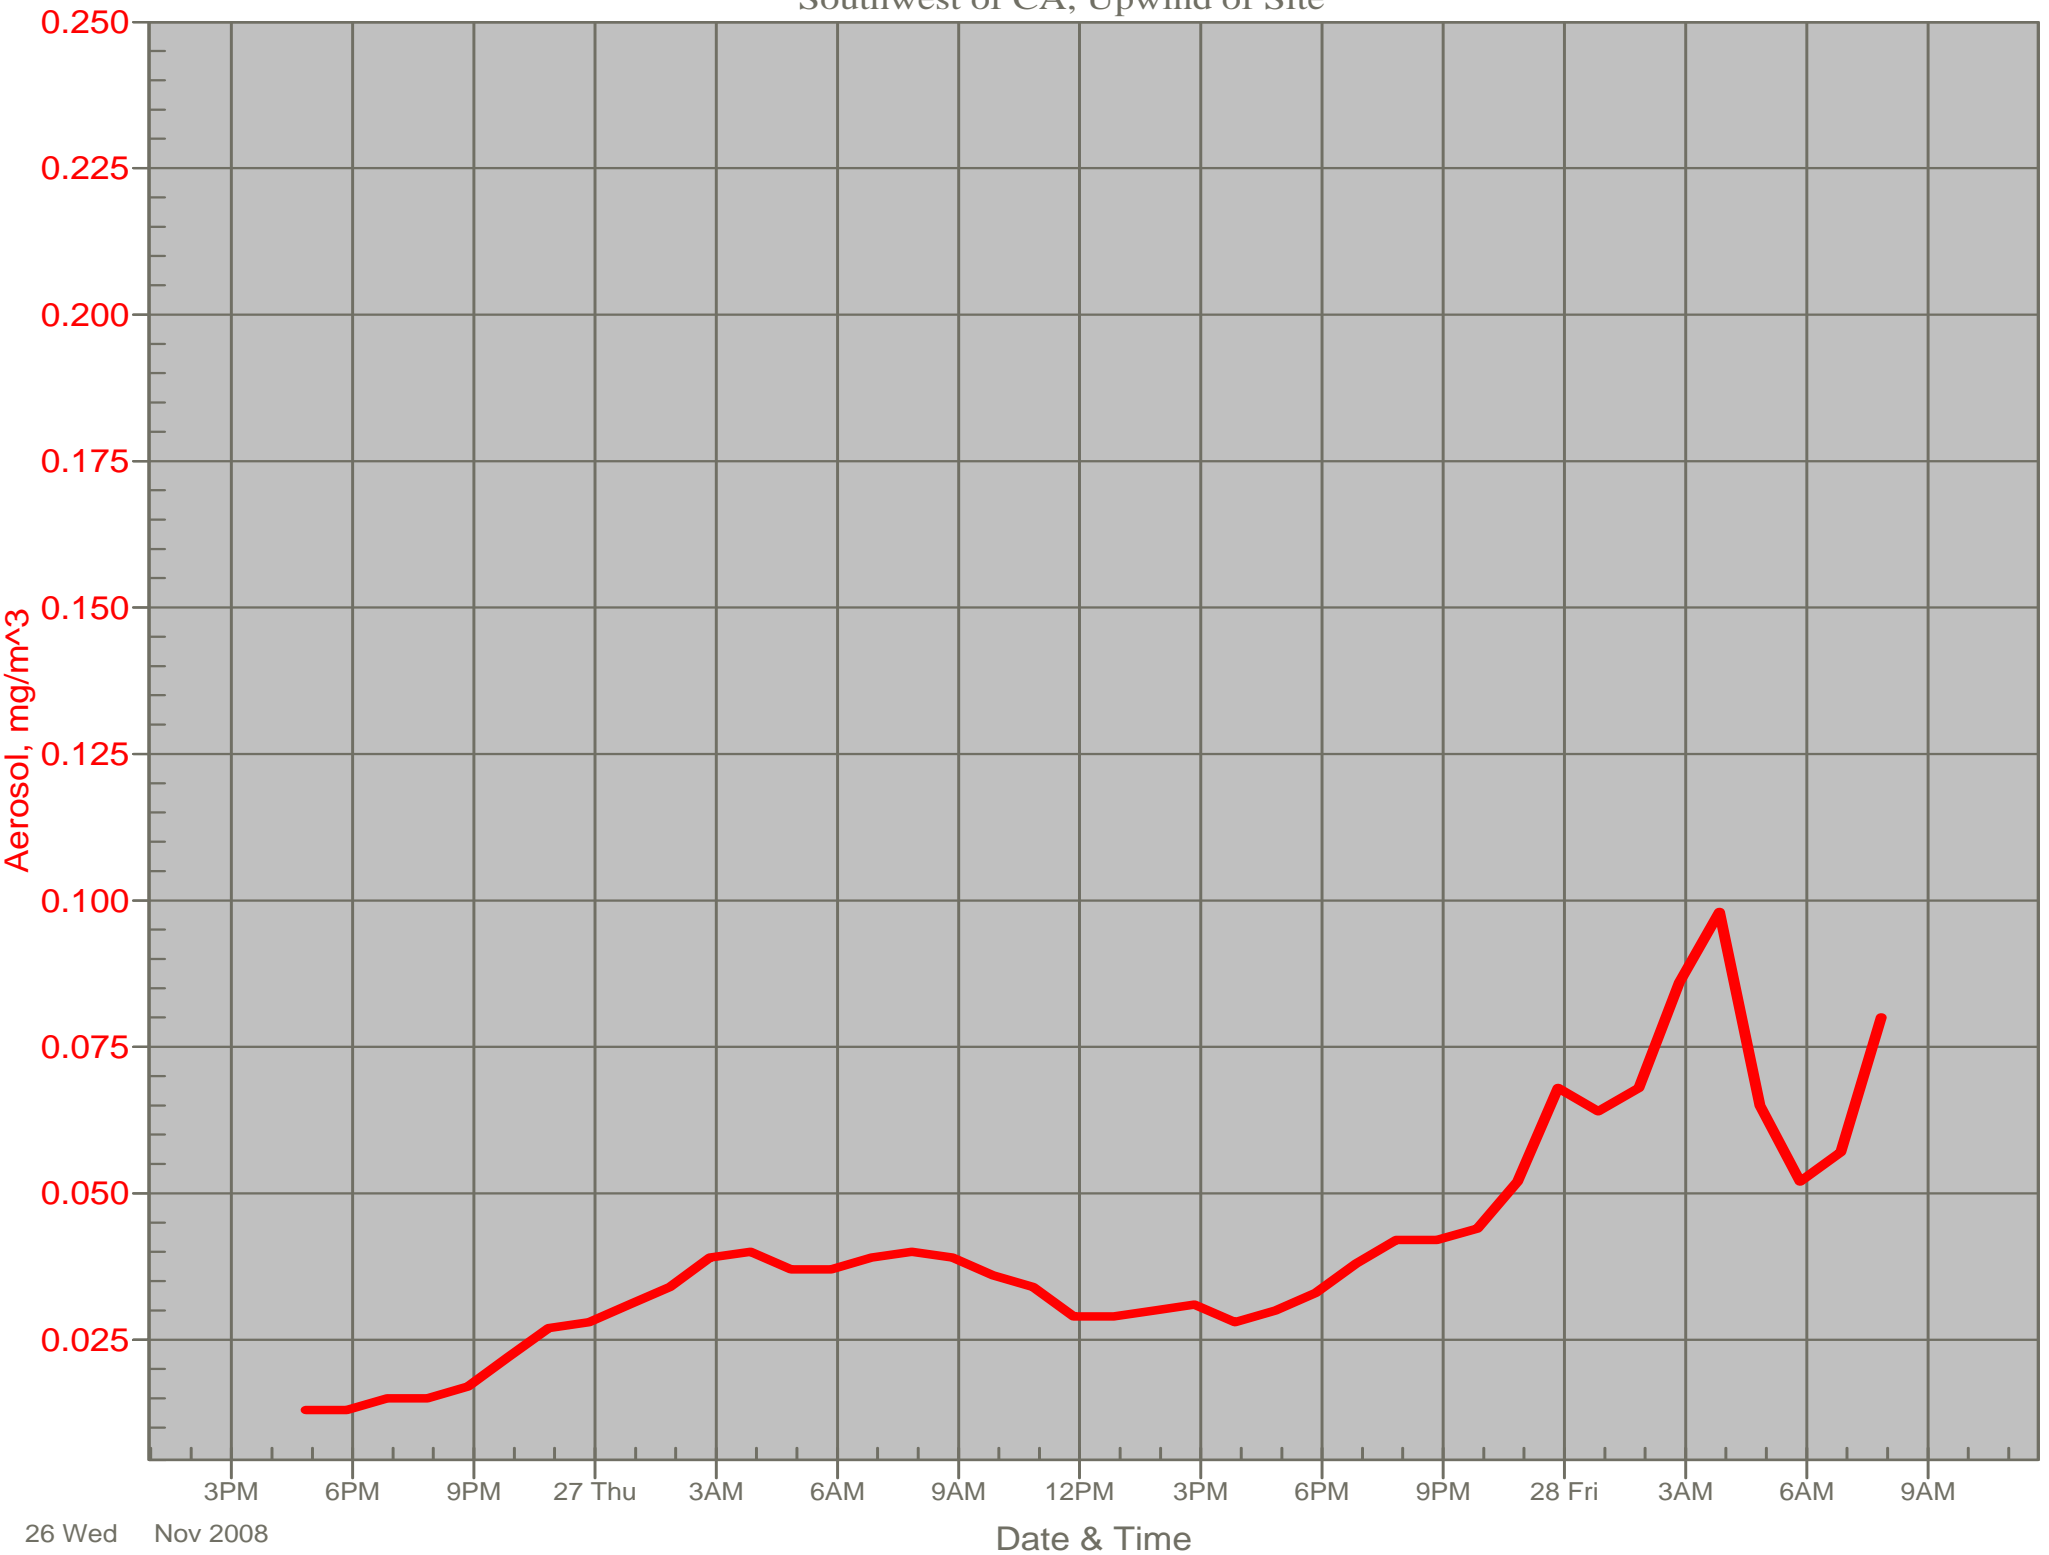

Air Monitor 1 Non-Working Hours

East of CA, Downwind of CA Material

Air Monitor 3 Non-Working Hours

East of PADEP Trailer Within Support Zone, Downwind of Area F and Area G

Air Monitor 4 Non-Working Hours

Southwest of CA, Upwind of Site

Air Monitor 5 Non-Working Hours

South of CA, Sulphur Creek Monitoring

Air Monitor 6 Non-Working Hours

North of NW-11, Downwind of Northwoods