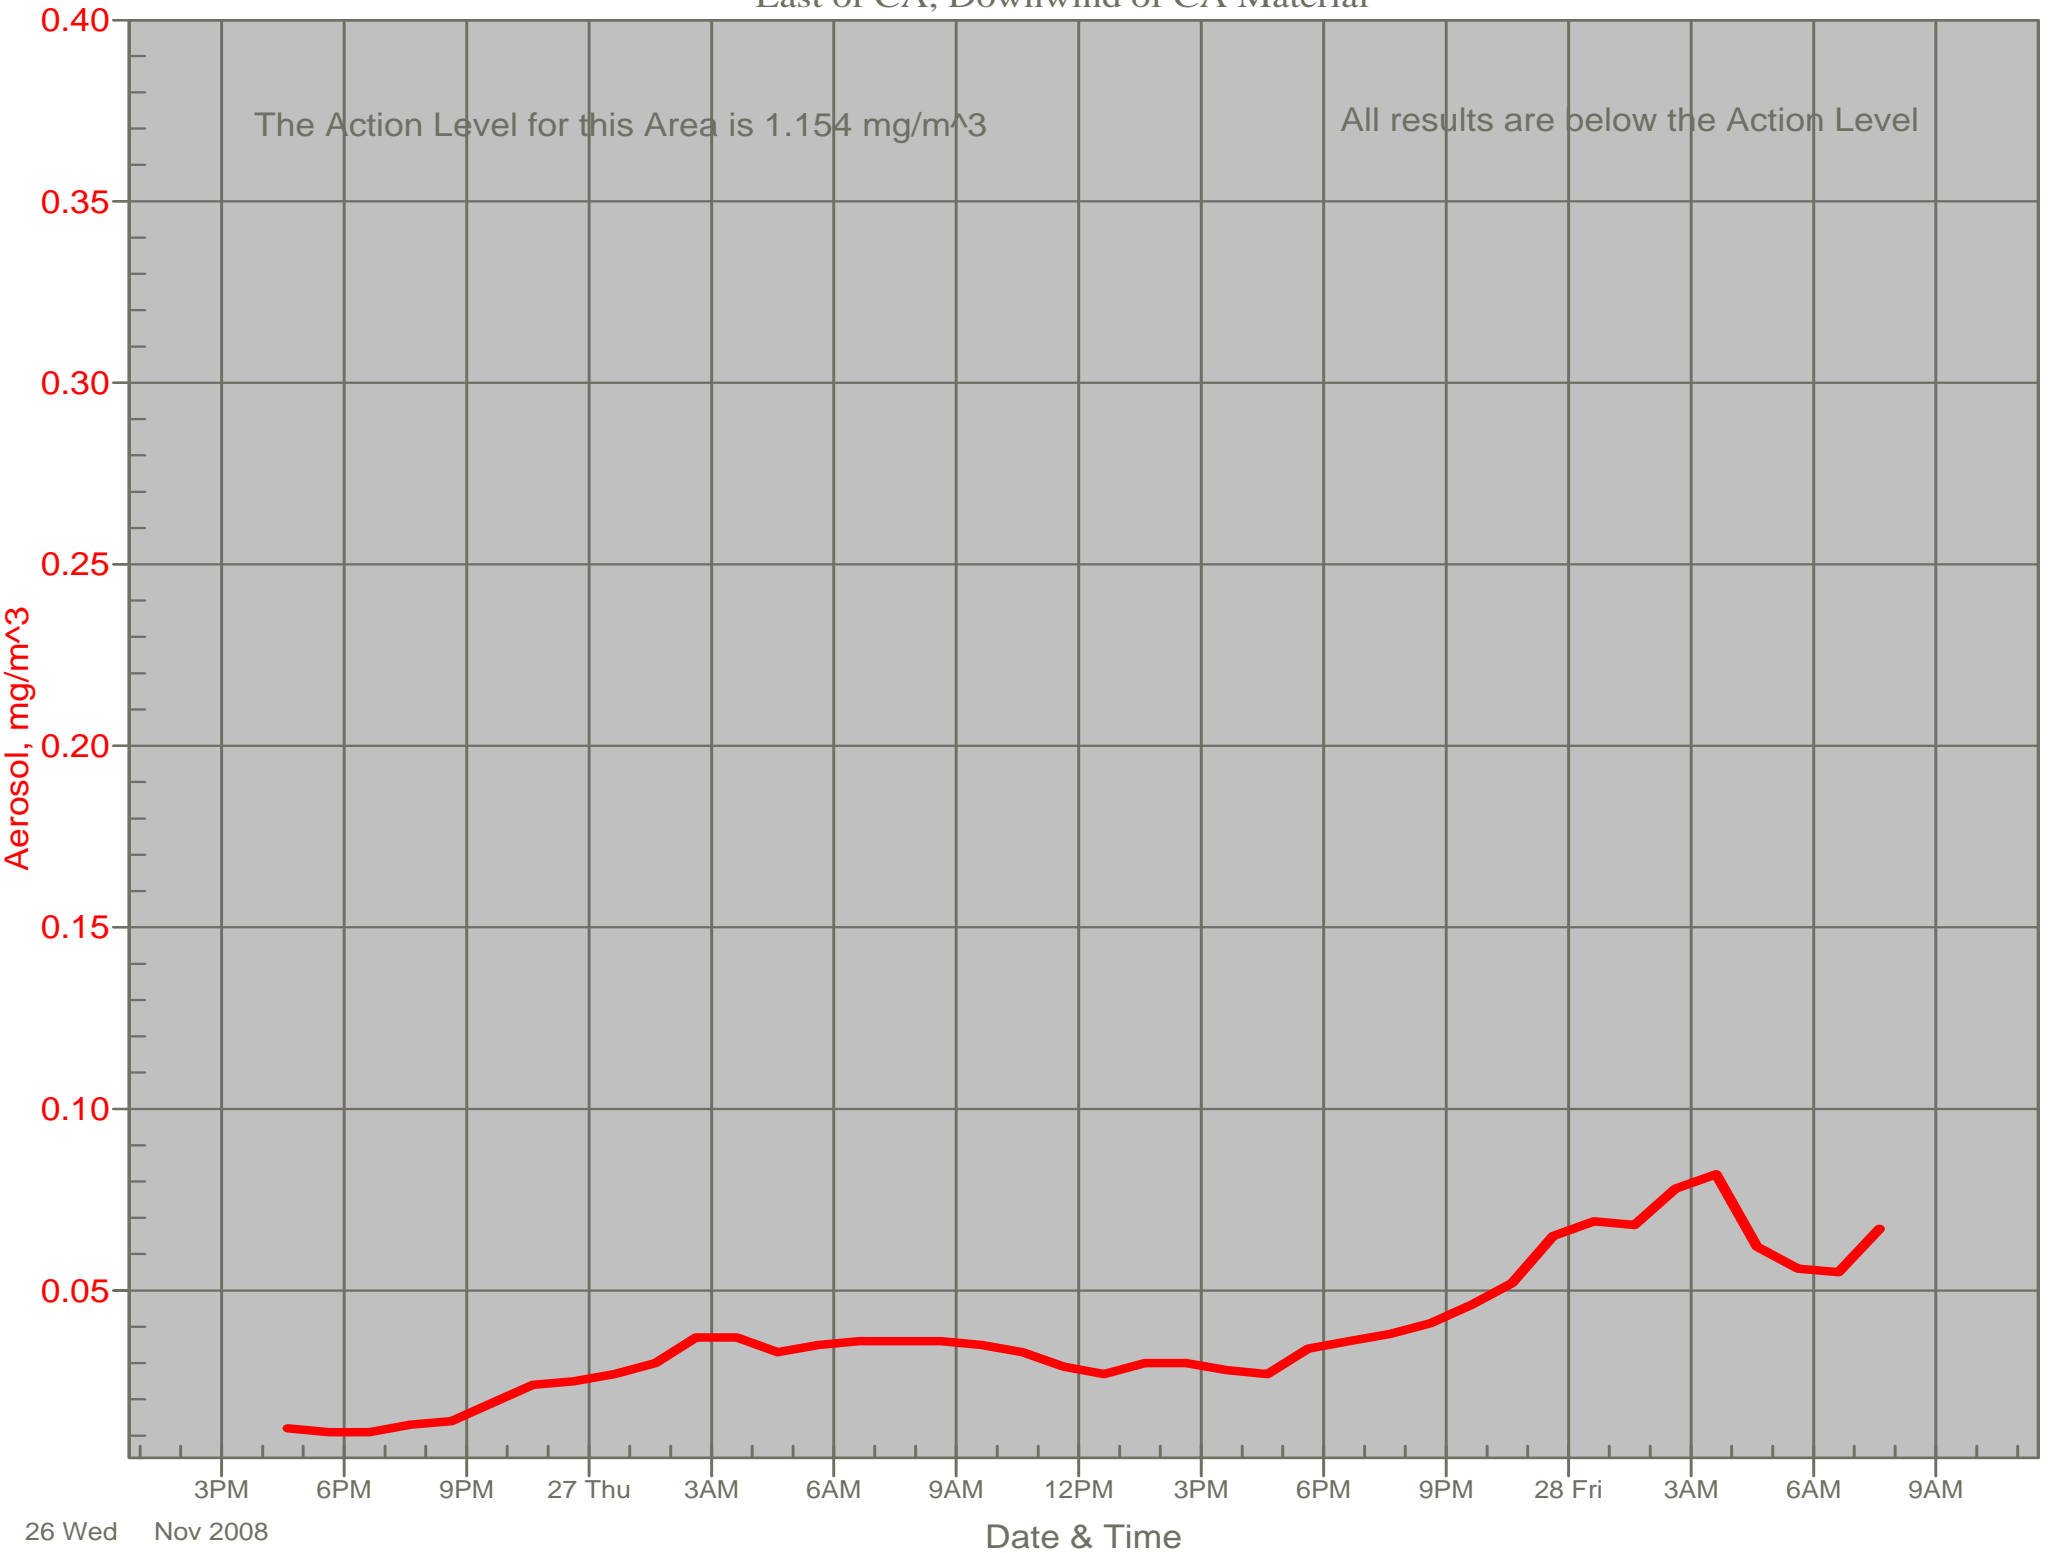

Air Monitor 1 Non-Working Hours

East of CA, Downwind of CA Material

Air Monitor 3 Non-Working Hours

East of PADEP Trailer Within Support Zone, Downwind of Area F and Area G

Air Monitor 4 Non-Working Hours

Southwest of CA, Upwind of Site

Air Monitor 5 Non-Working Hours

South of CA, Sulphur Creek Monitoring

Air Monitor 6 Non-Working Hours

North of NW-11, Downwind of Northwoods