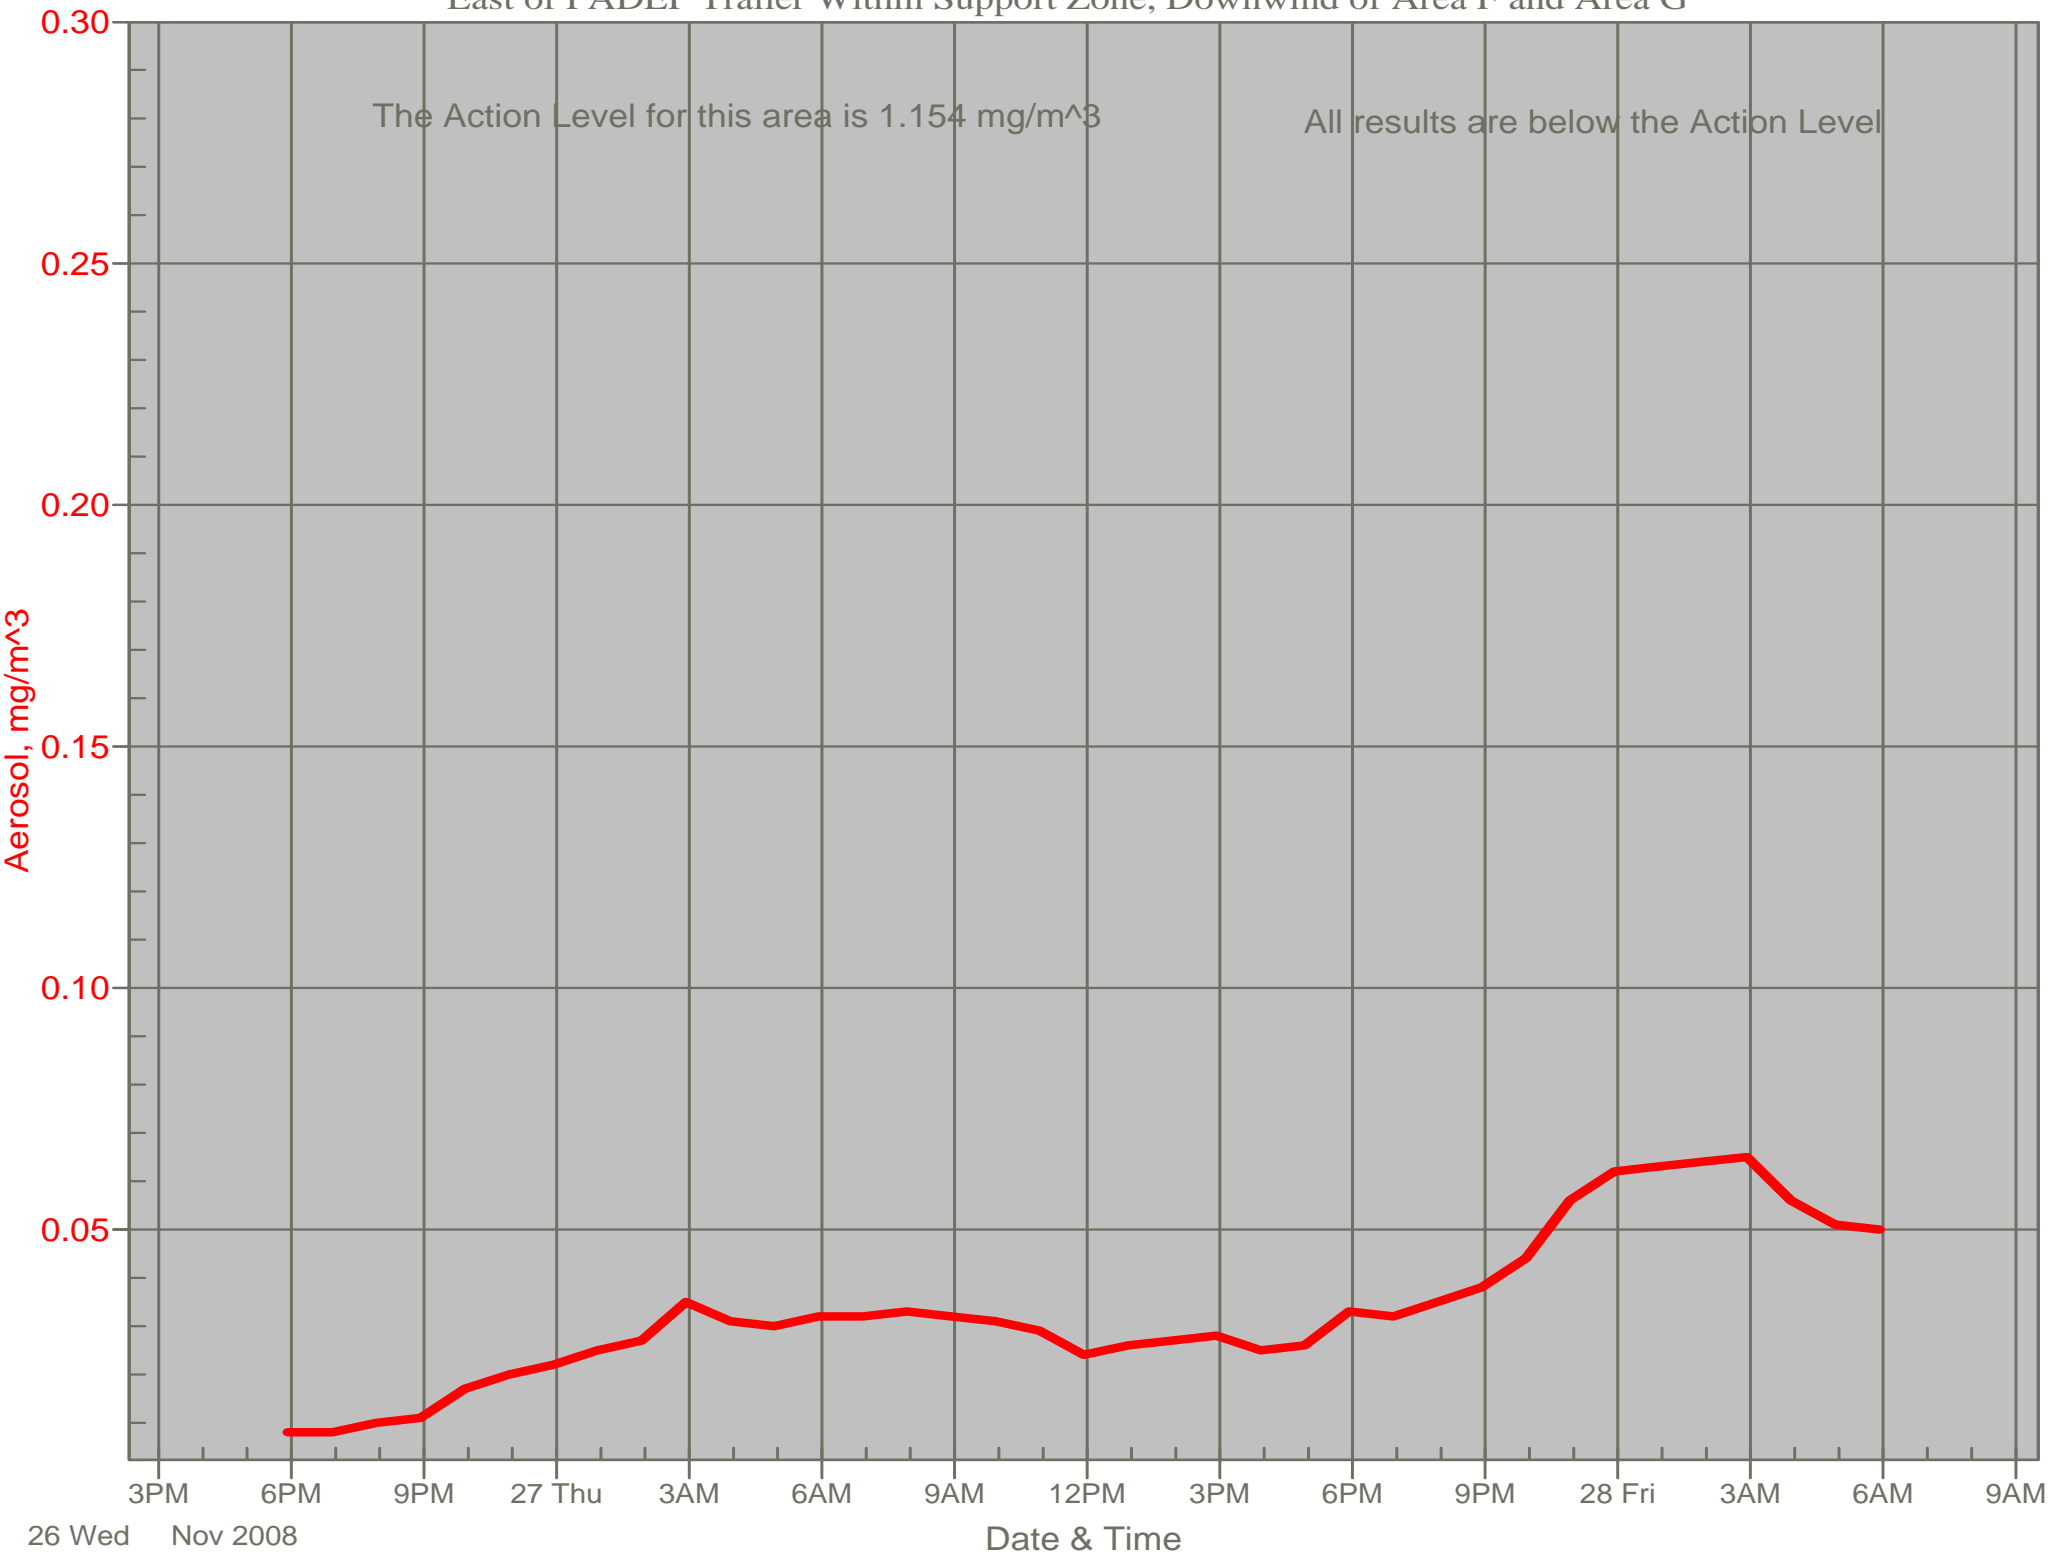

Air Monitor 1 Non-Working Hours

East of CA, Downwind of CA Material

Air Monitor 3 Non-Working Hours

East of PADEP Trailer Within Support Zone, Downwind of Area F and Area G

Air Monitor 4 Non-Working Hours

Southwest of CA, Upwind of Site

Air Monitor 5 Non-Working Hours

South of CA, Sulphur Creek Monitoring

Air Monitor 6 Non-Working Hours

North of NW-11, Downwind of Northwoods