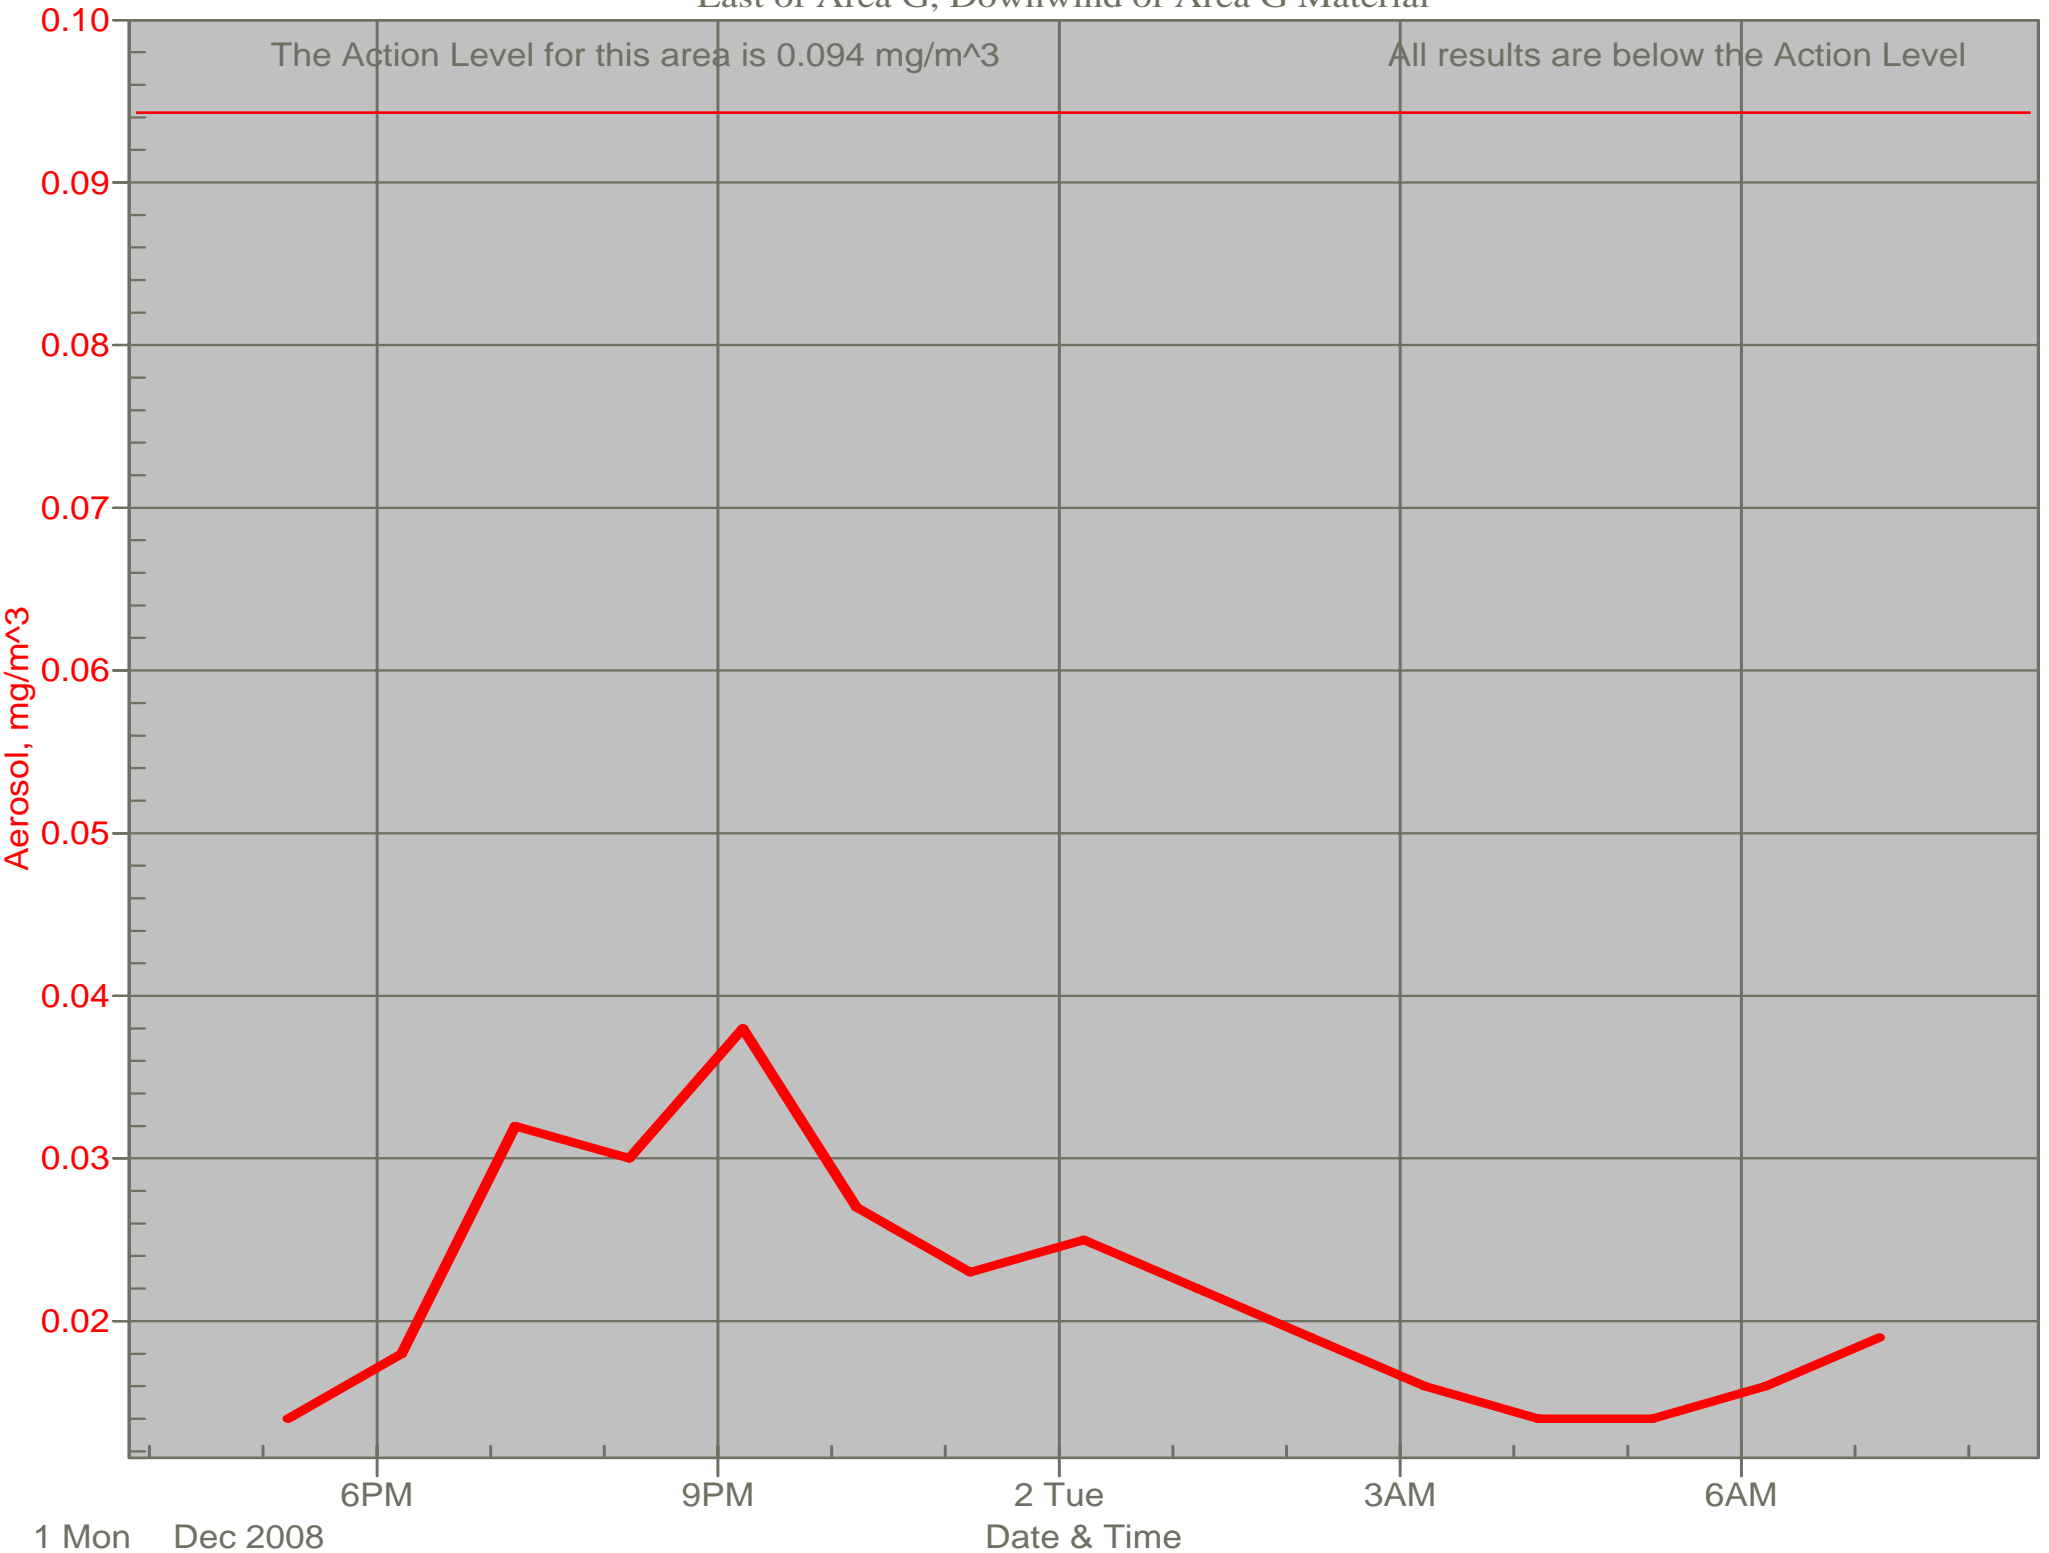

# Air Monitor 1 Non-Working Hours

East of CA, Downwind of CA Material

# Air Monitor 2 Non-Working Hours

East of Area G, Downwind of Area G Material

# Air Monitor 3 Non-Working Hours

South of HV-1, Downwind of Area T