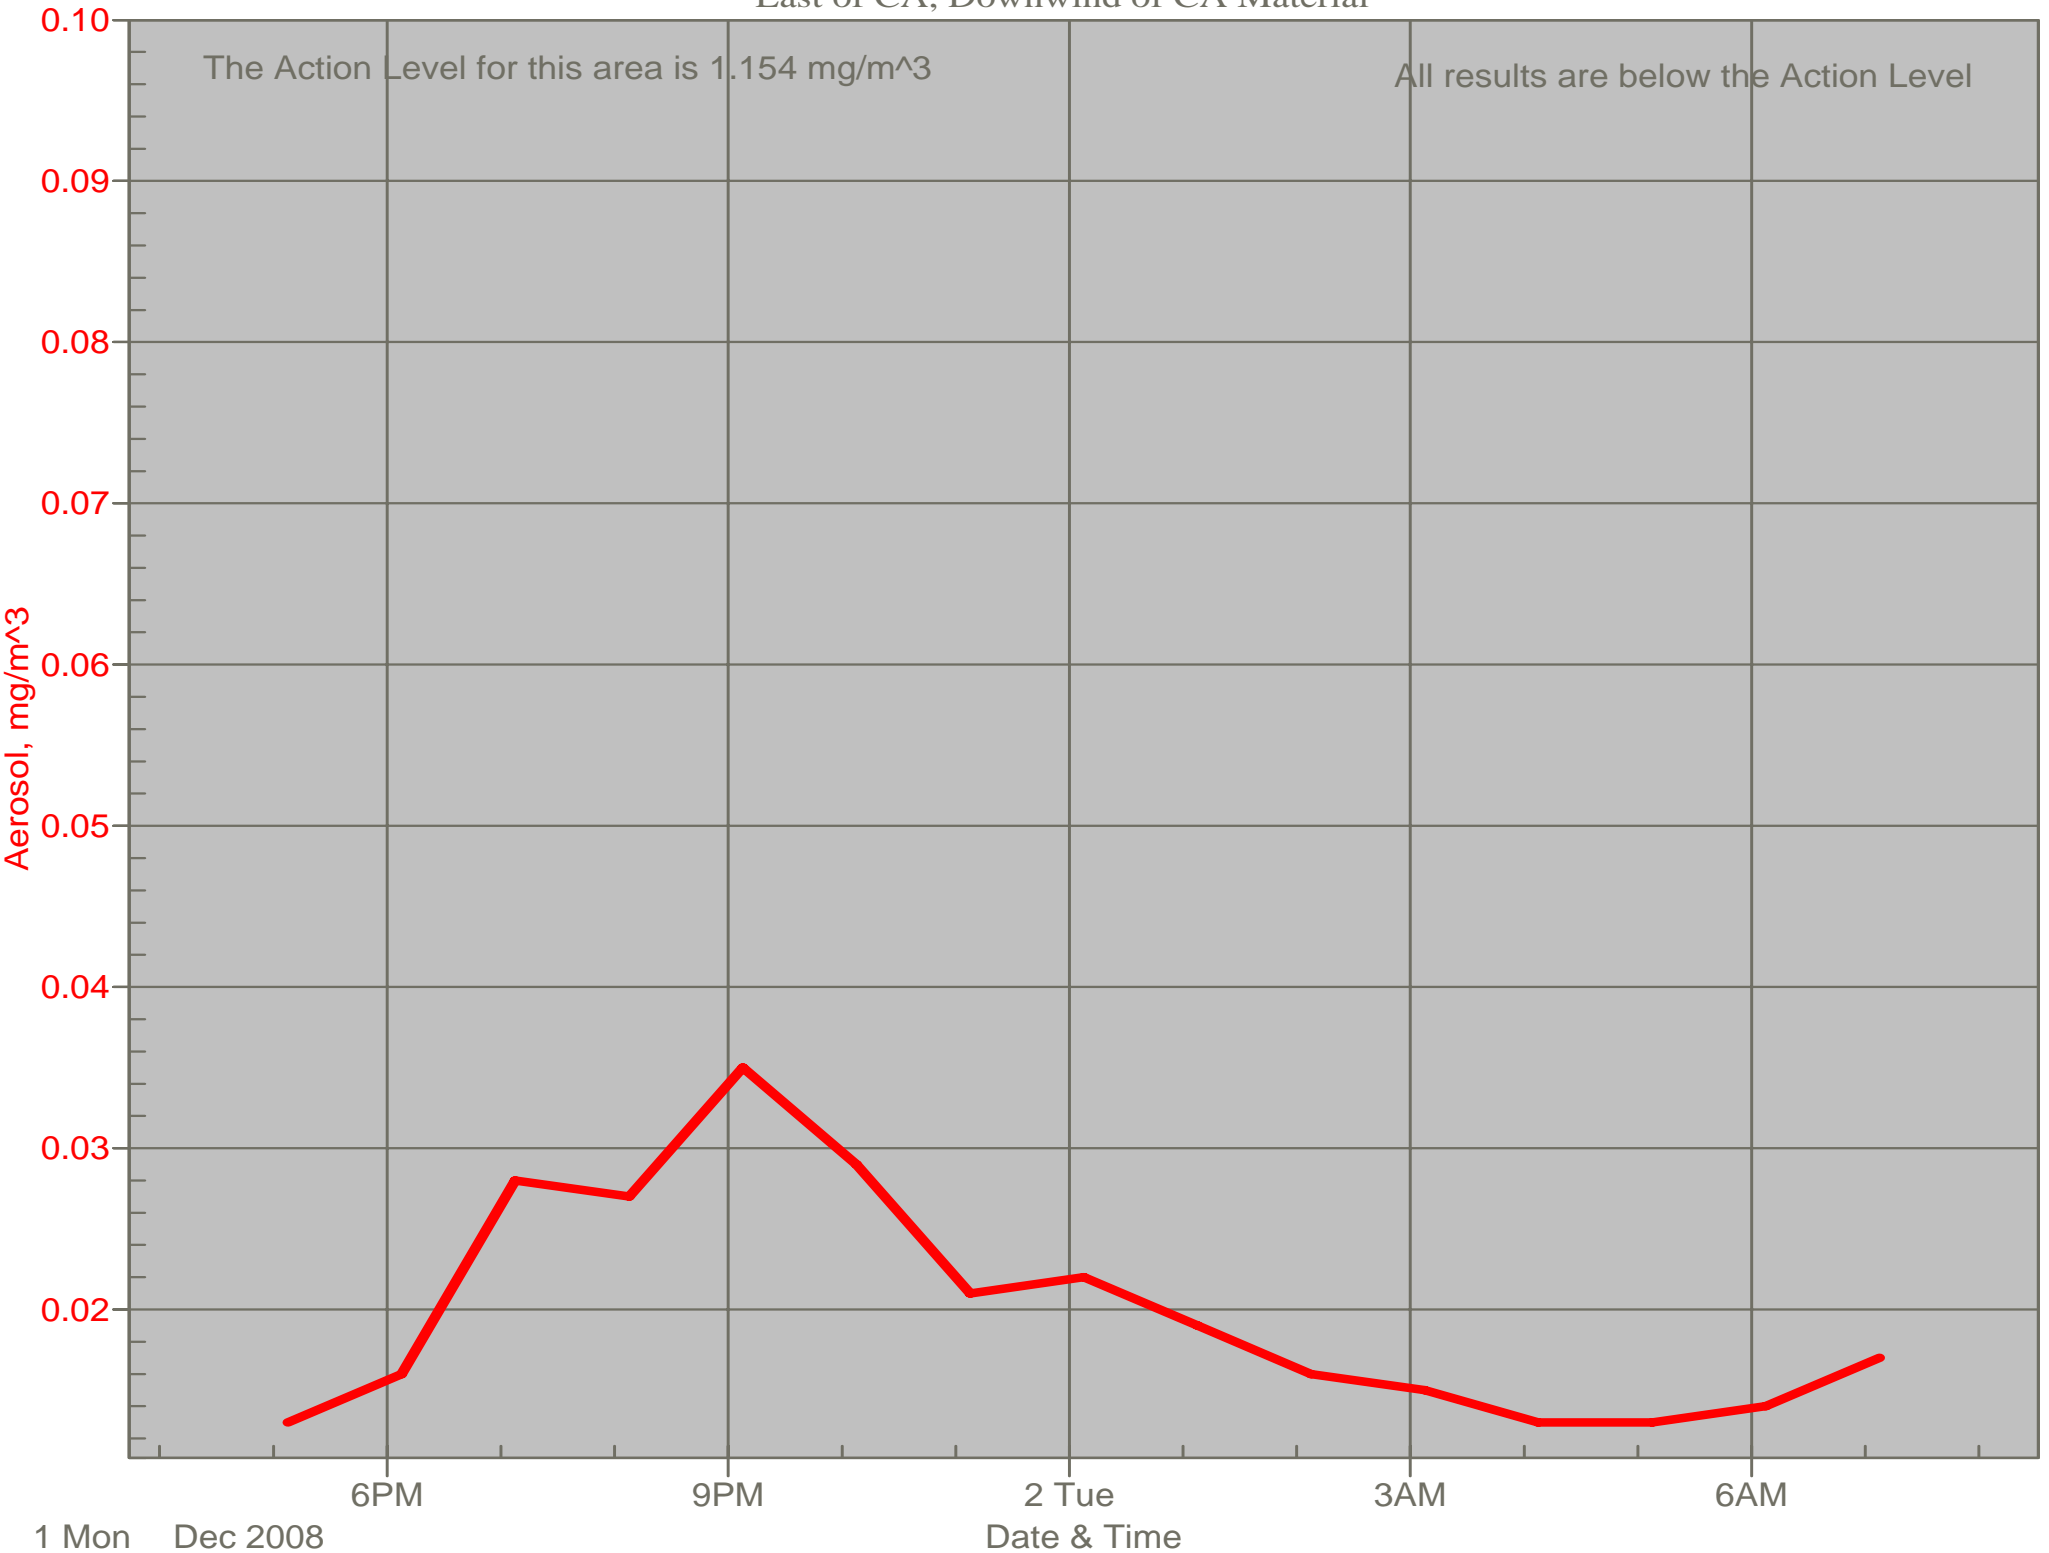

# Air Monitor 1 Non-Working Hours

East of CA, Downwind of CA Material

# Air Monitor 2 Non-Working Hours

East of Area G, Downwind of Area G Material

# Air Monitor 3 Non-Working Hours

South of HV-1, Downwind of Area T