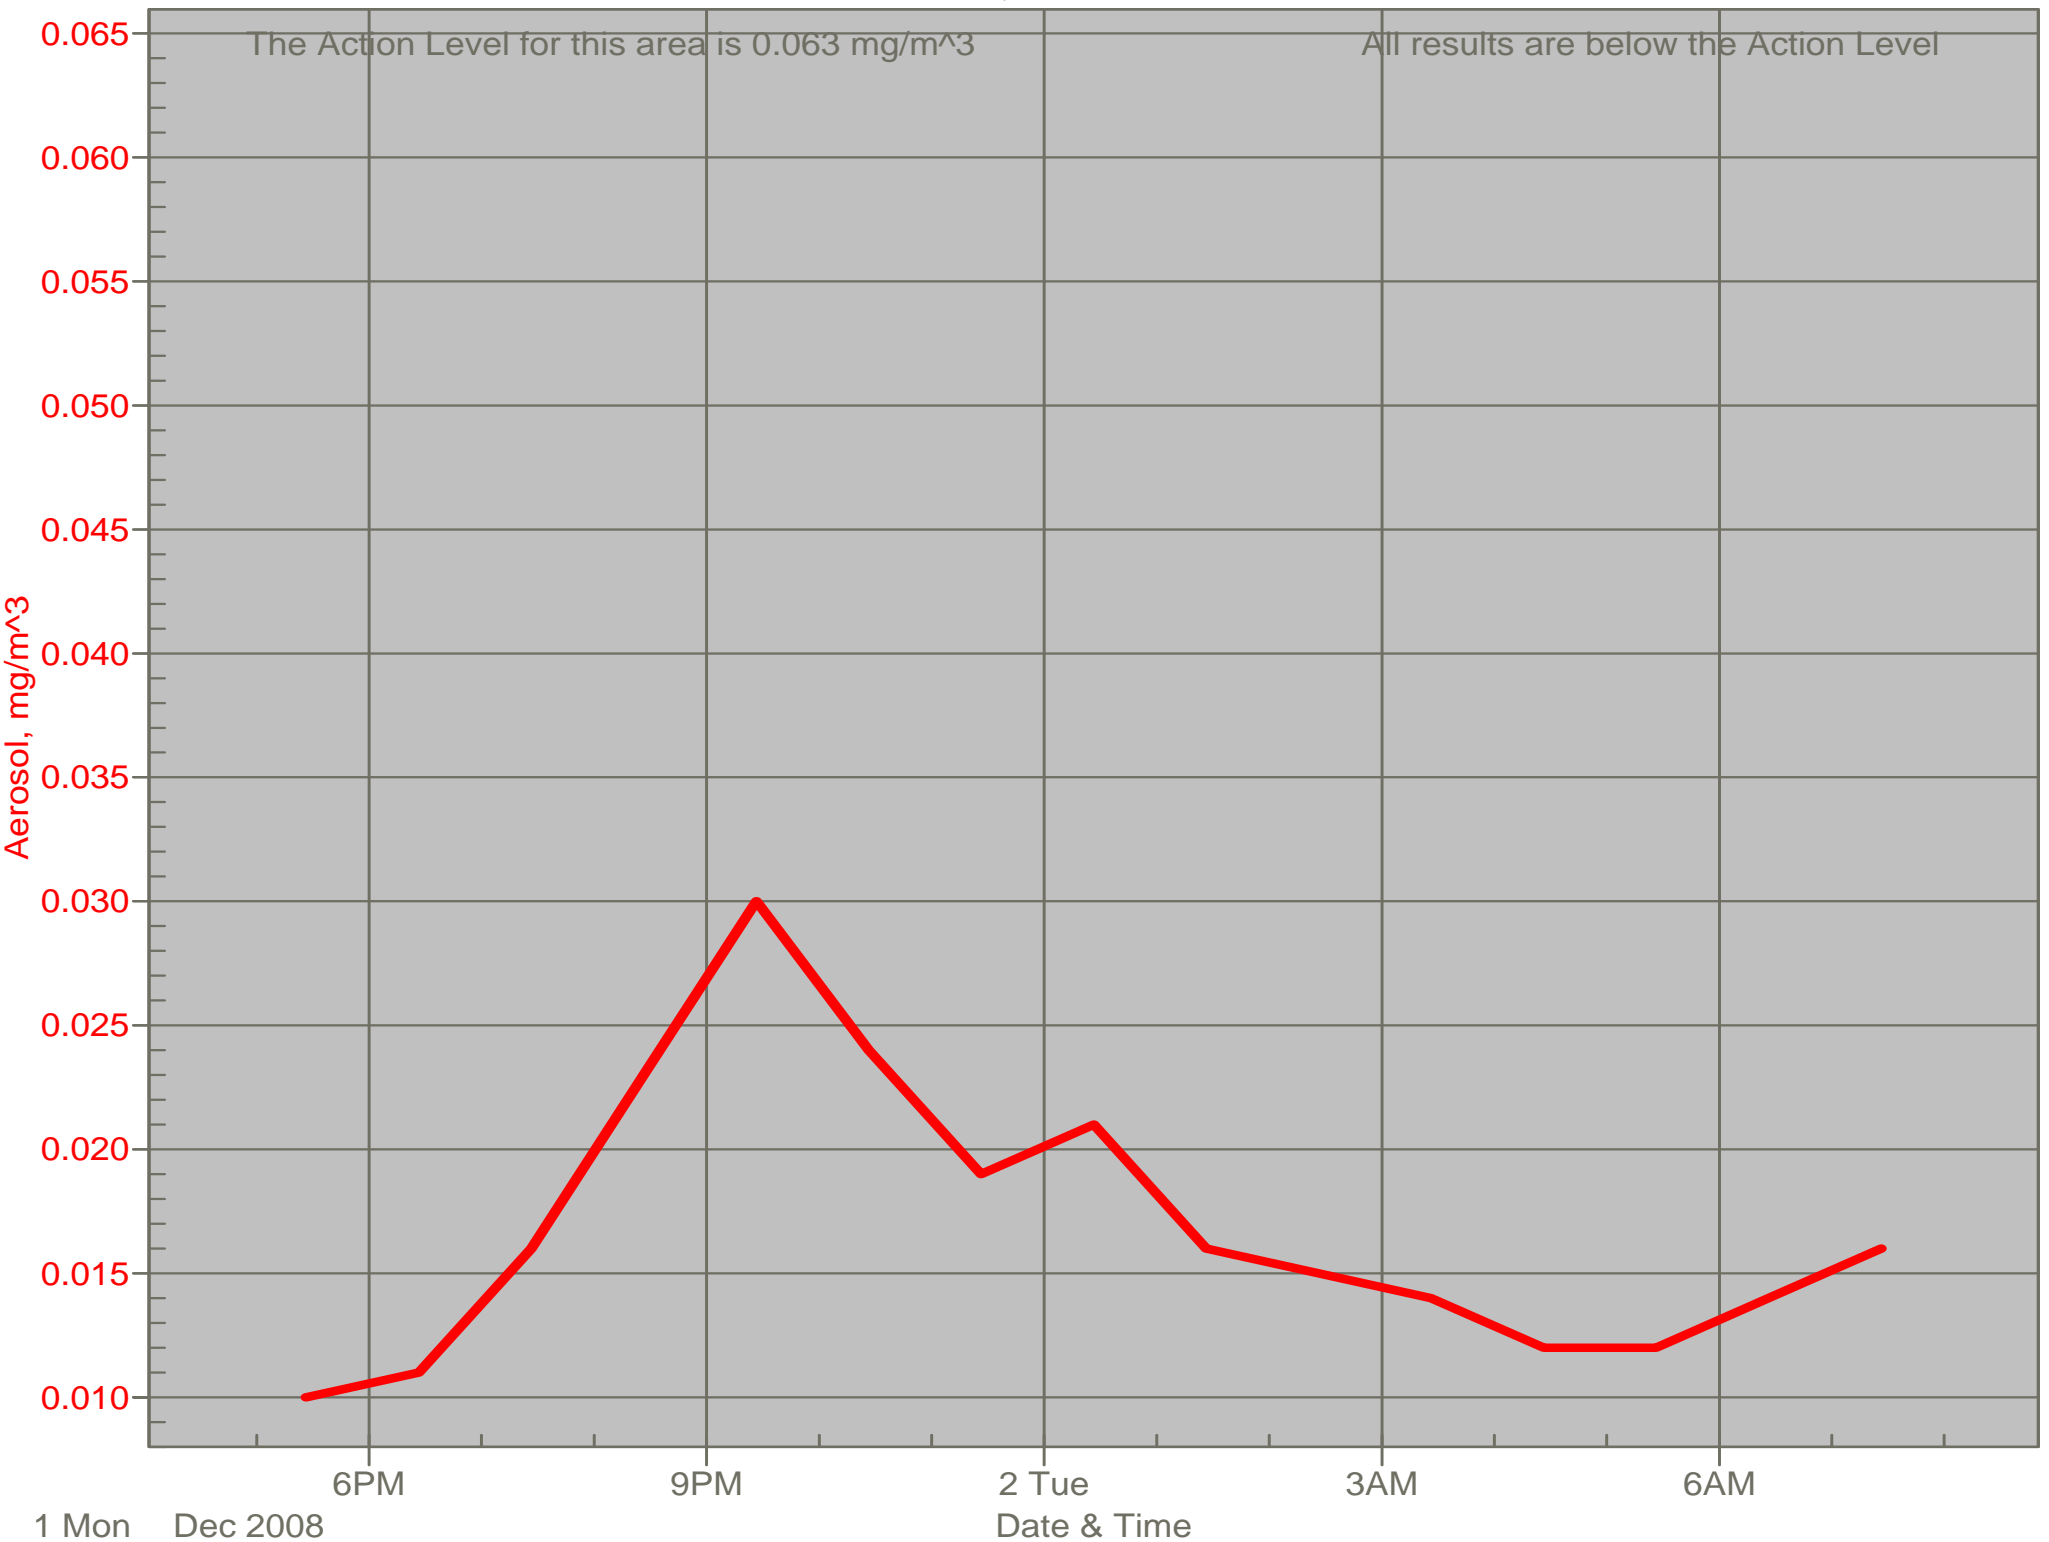

Air Monitor 3 Non-Working Hours

South of HV-1, Downwind of Area T