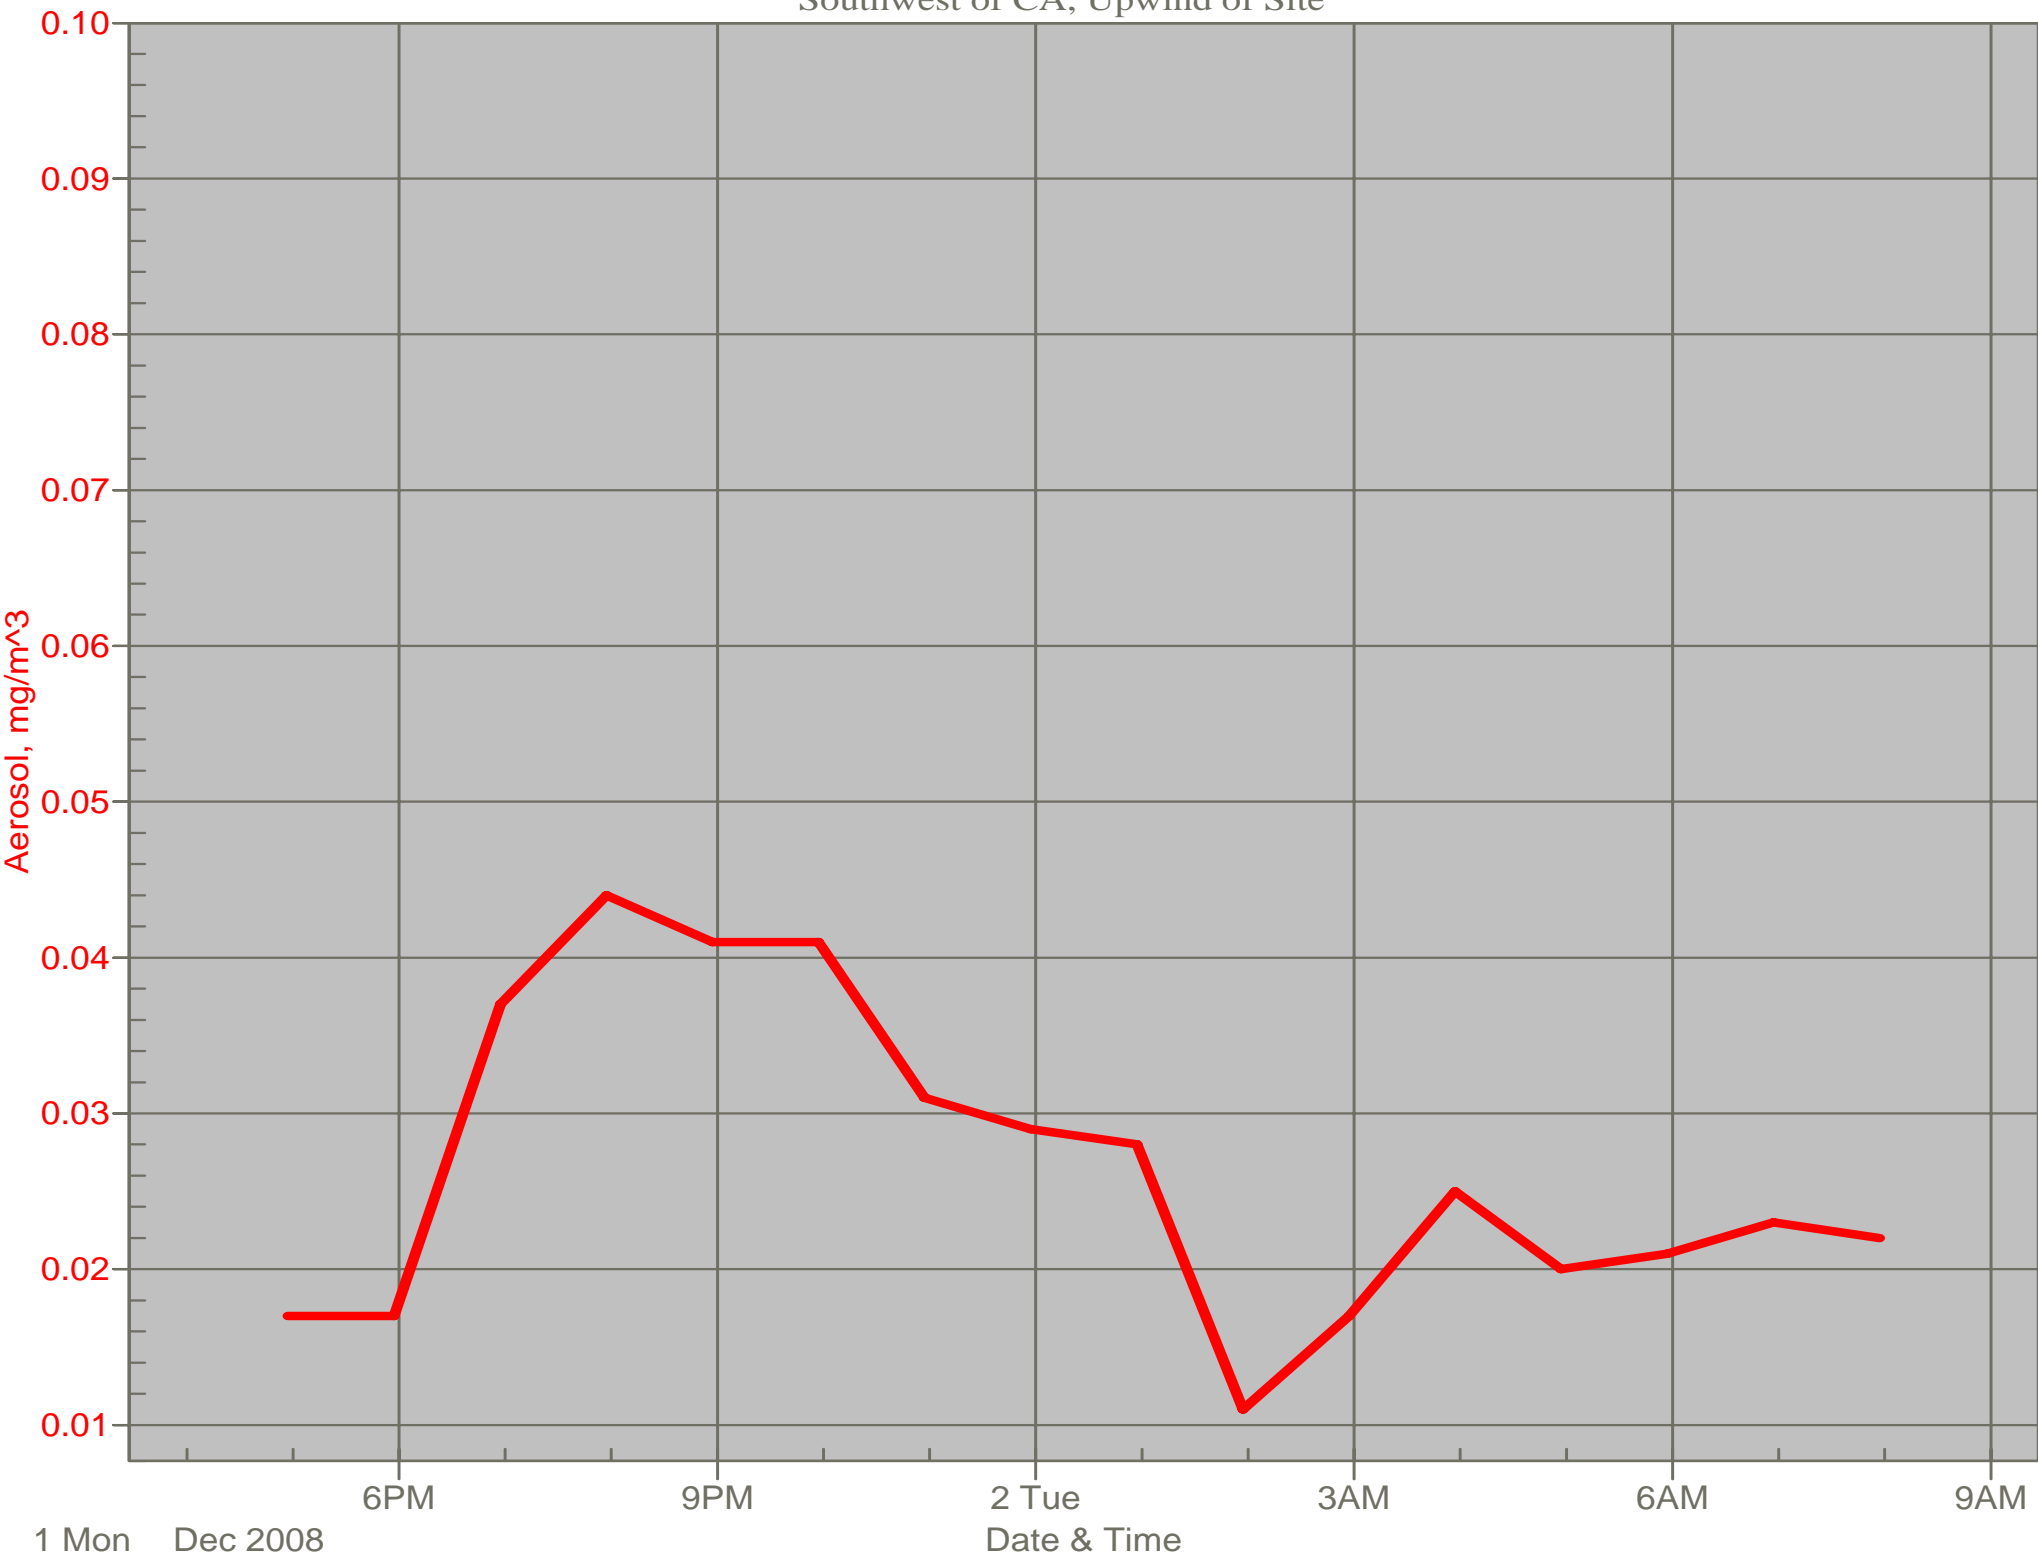

Air Monitor 4 Non-Working Hours

Southwest of CA, Upwind of Site