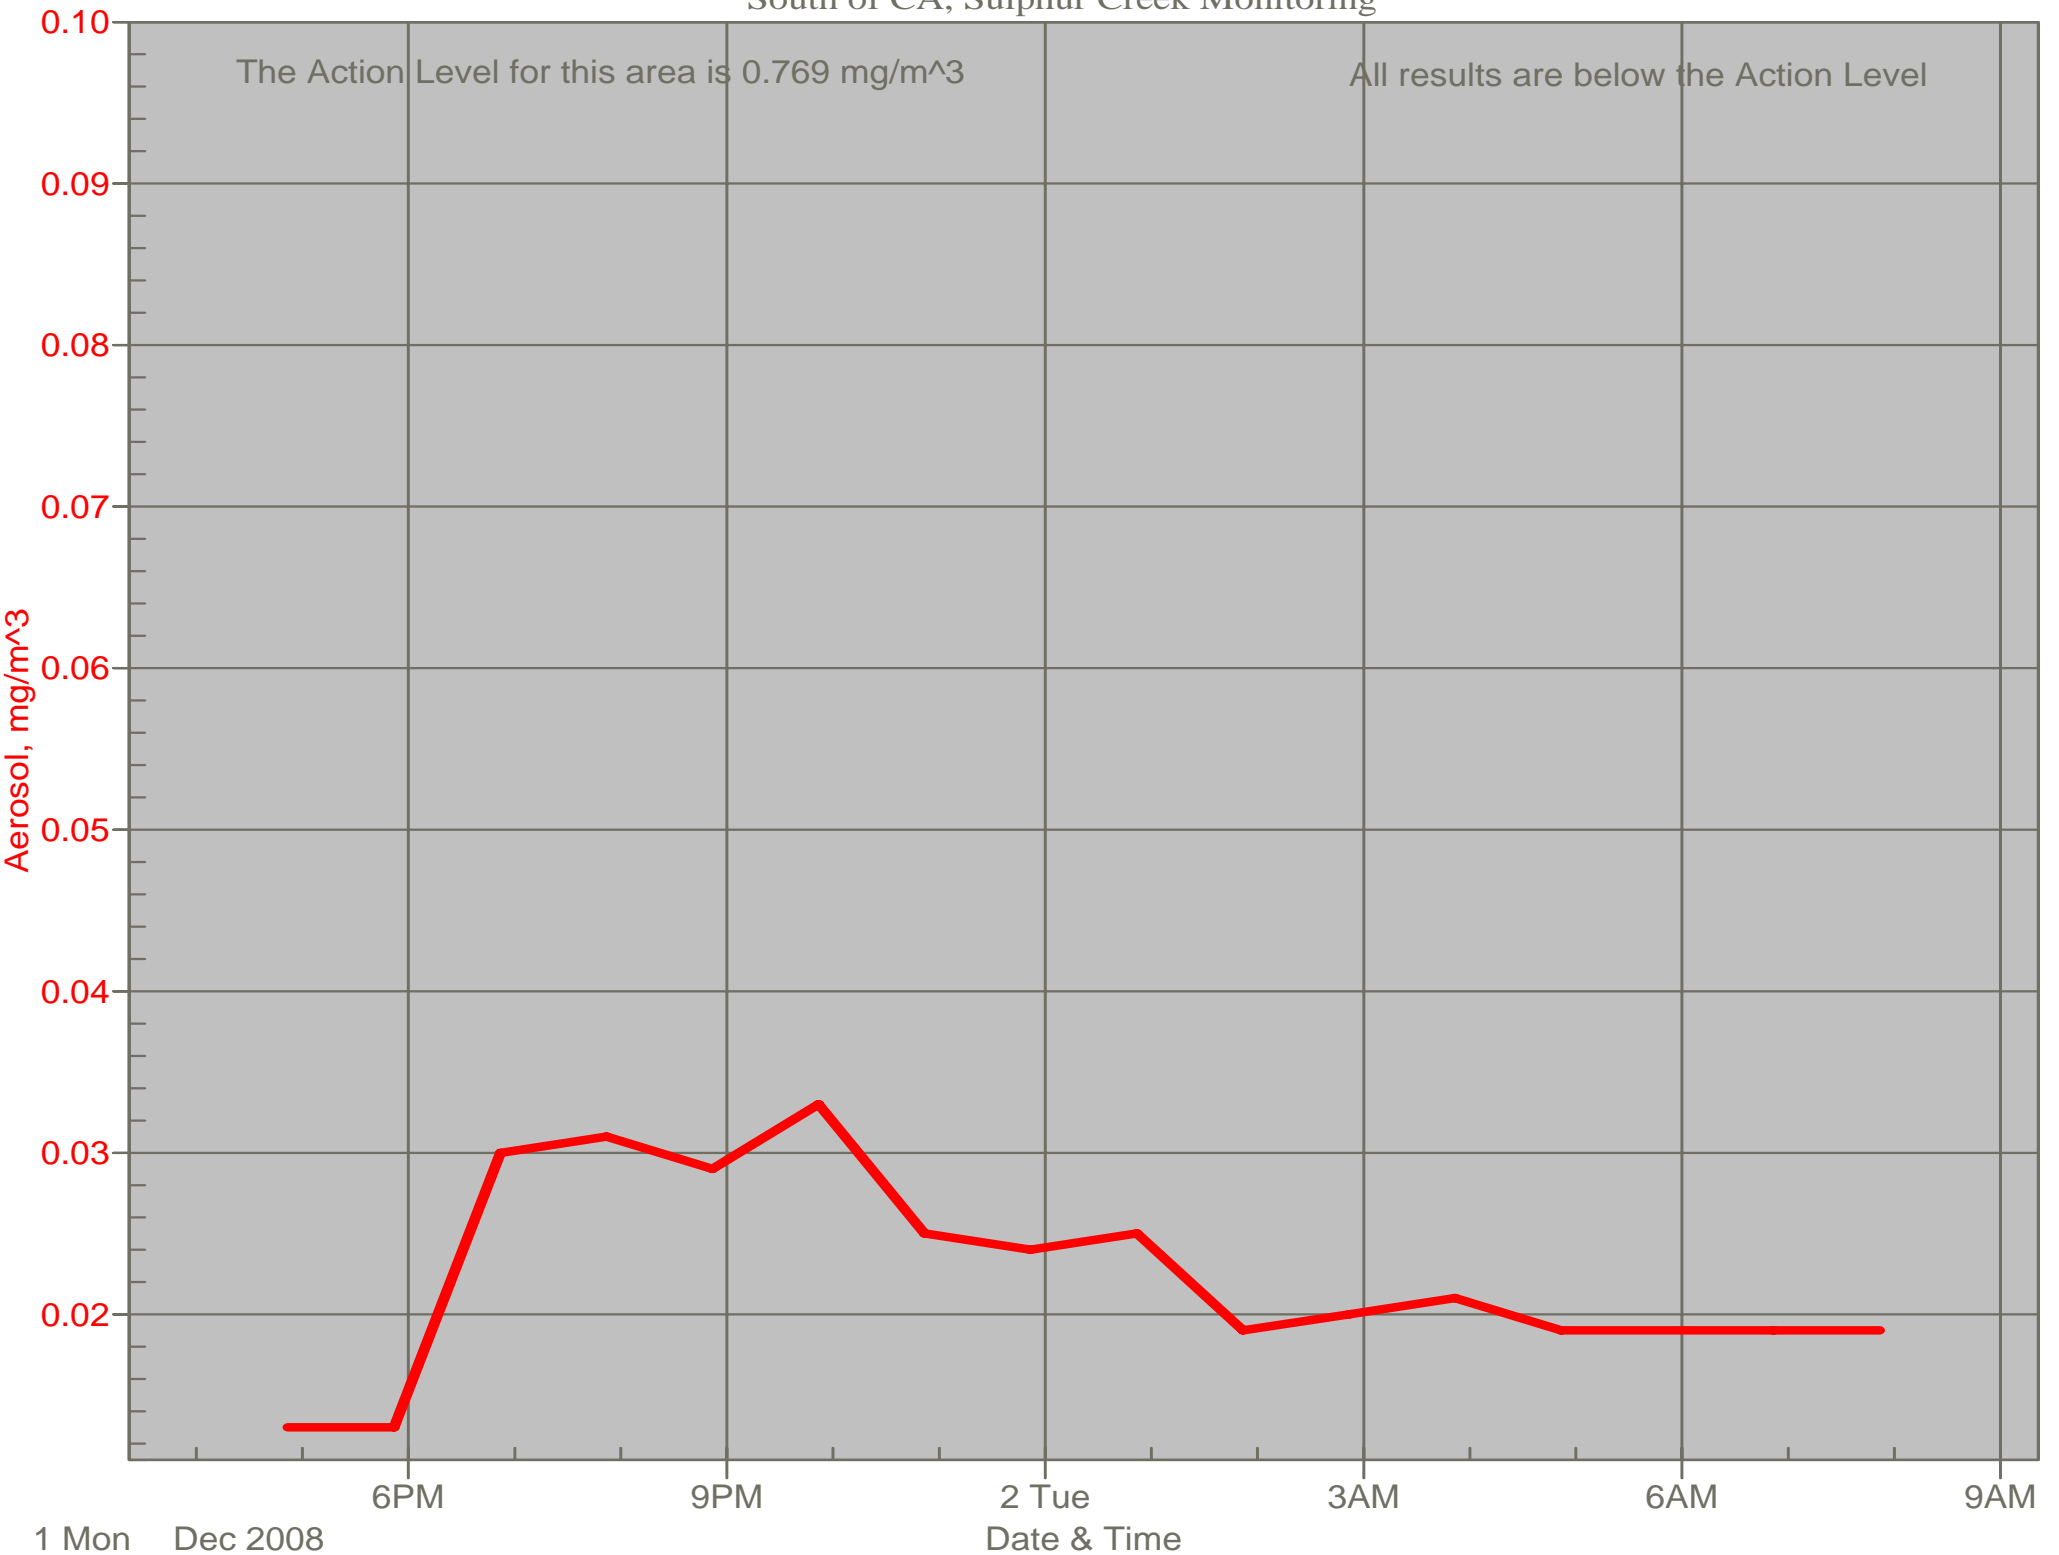

Air Monitor 5 Non-Working Hours

South of CA, Sulphur Creek Monitoring