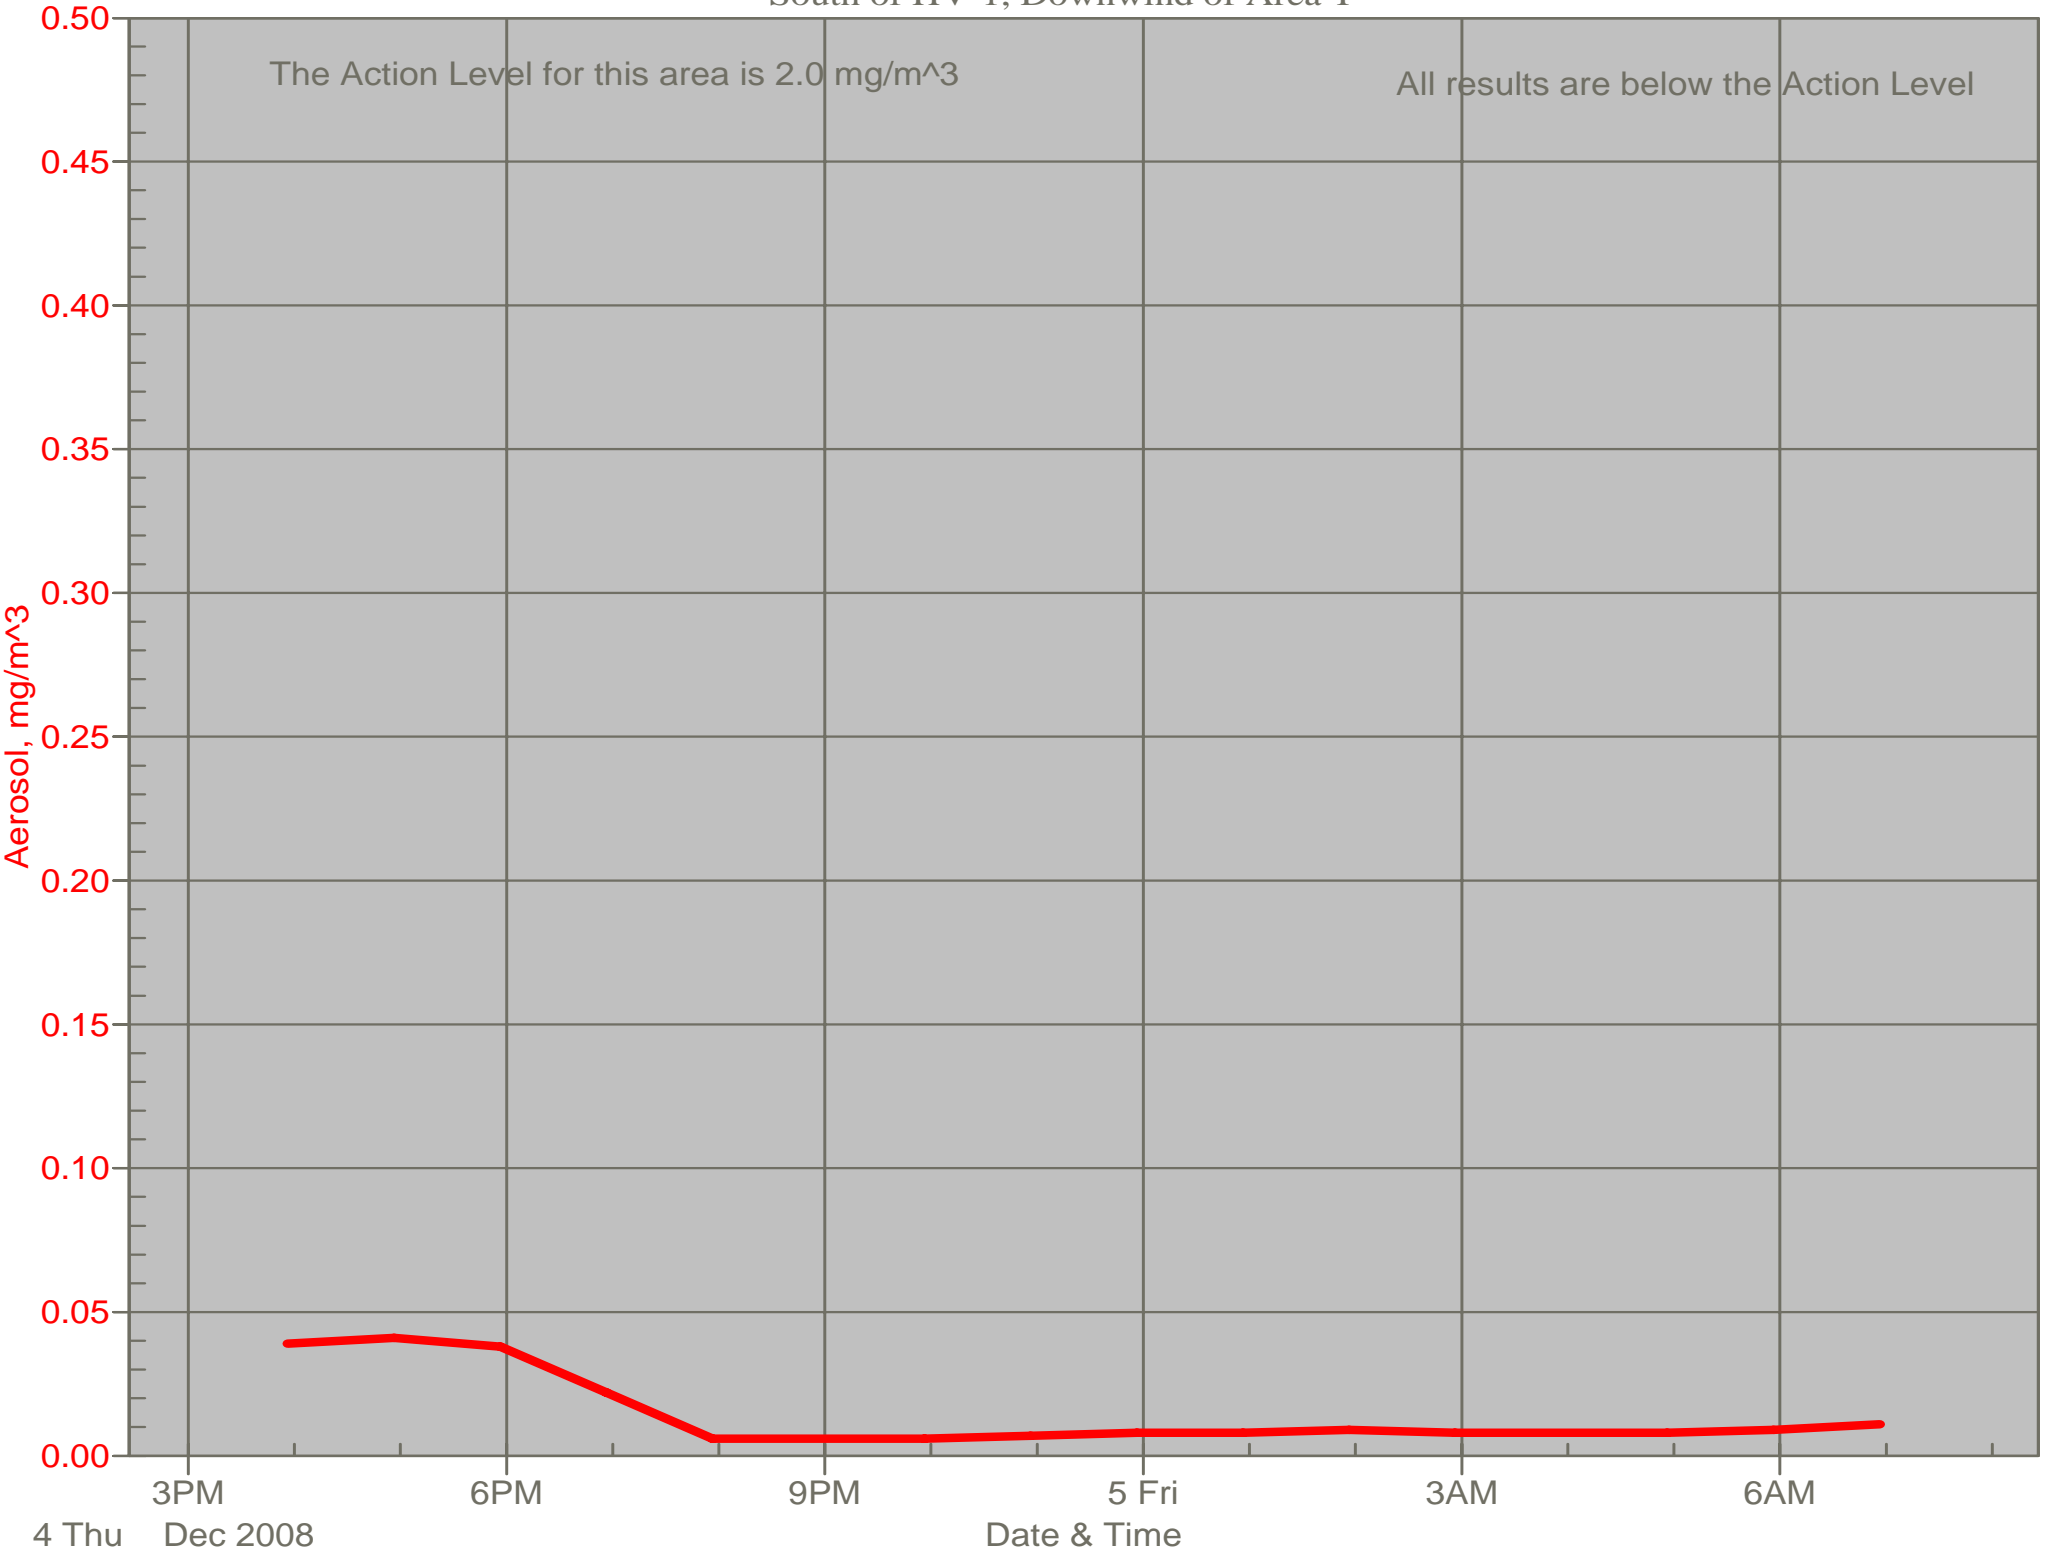

Air Monitor 1 Non-Working Hours

East of CA, Downwind of CA Material

Air Monitor 3 Non-Working Hours

South of HV-1, Downwind of Area T

Air Monitor 4 Non-Working Hours

Southwest of CA, Upwind of Site

Air Monitor 5 Non-Working Hours

South of CA, Sulphur Creek Monitoring

Air Monitor 6 Non-Working Hours

Adjacent to HV-3 on Fenceline, Downwind of Area T