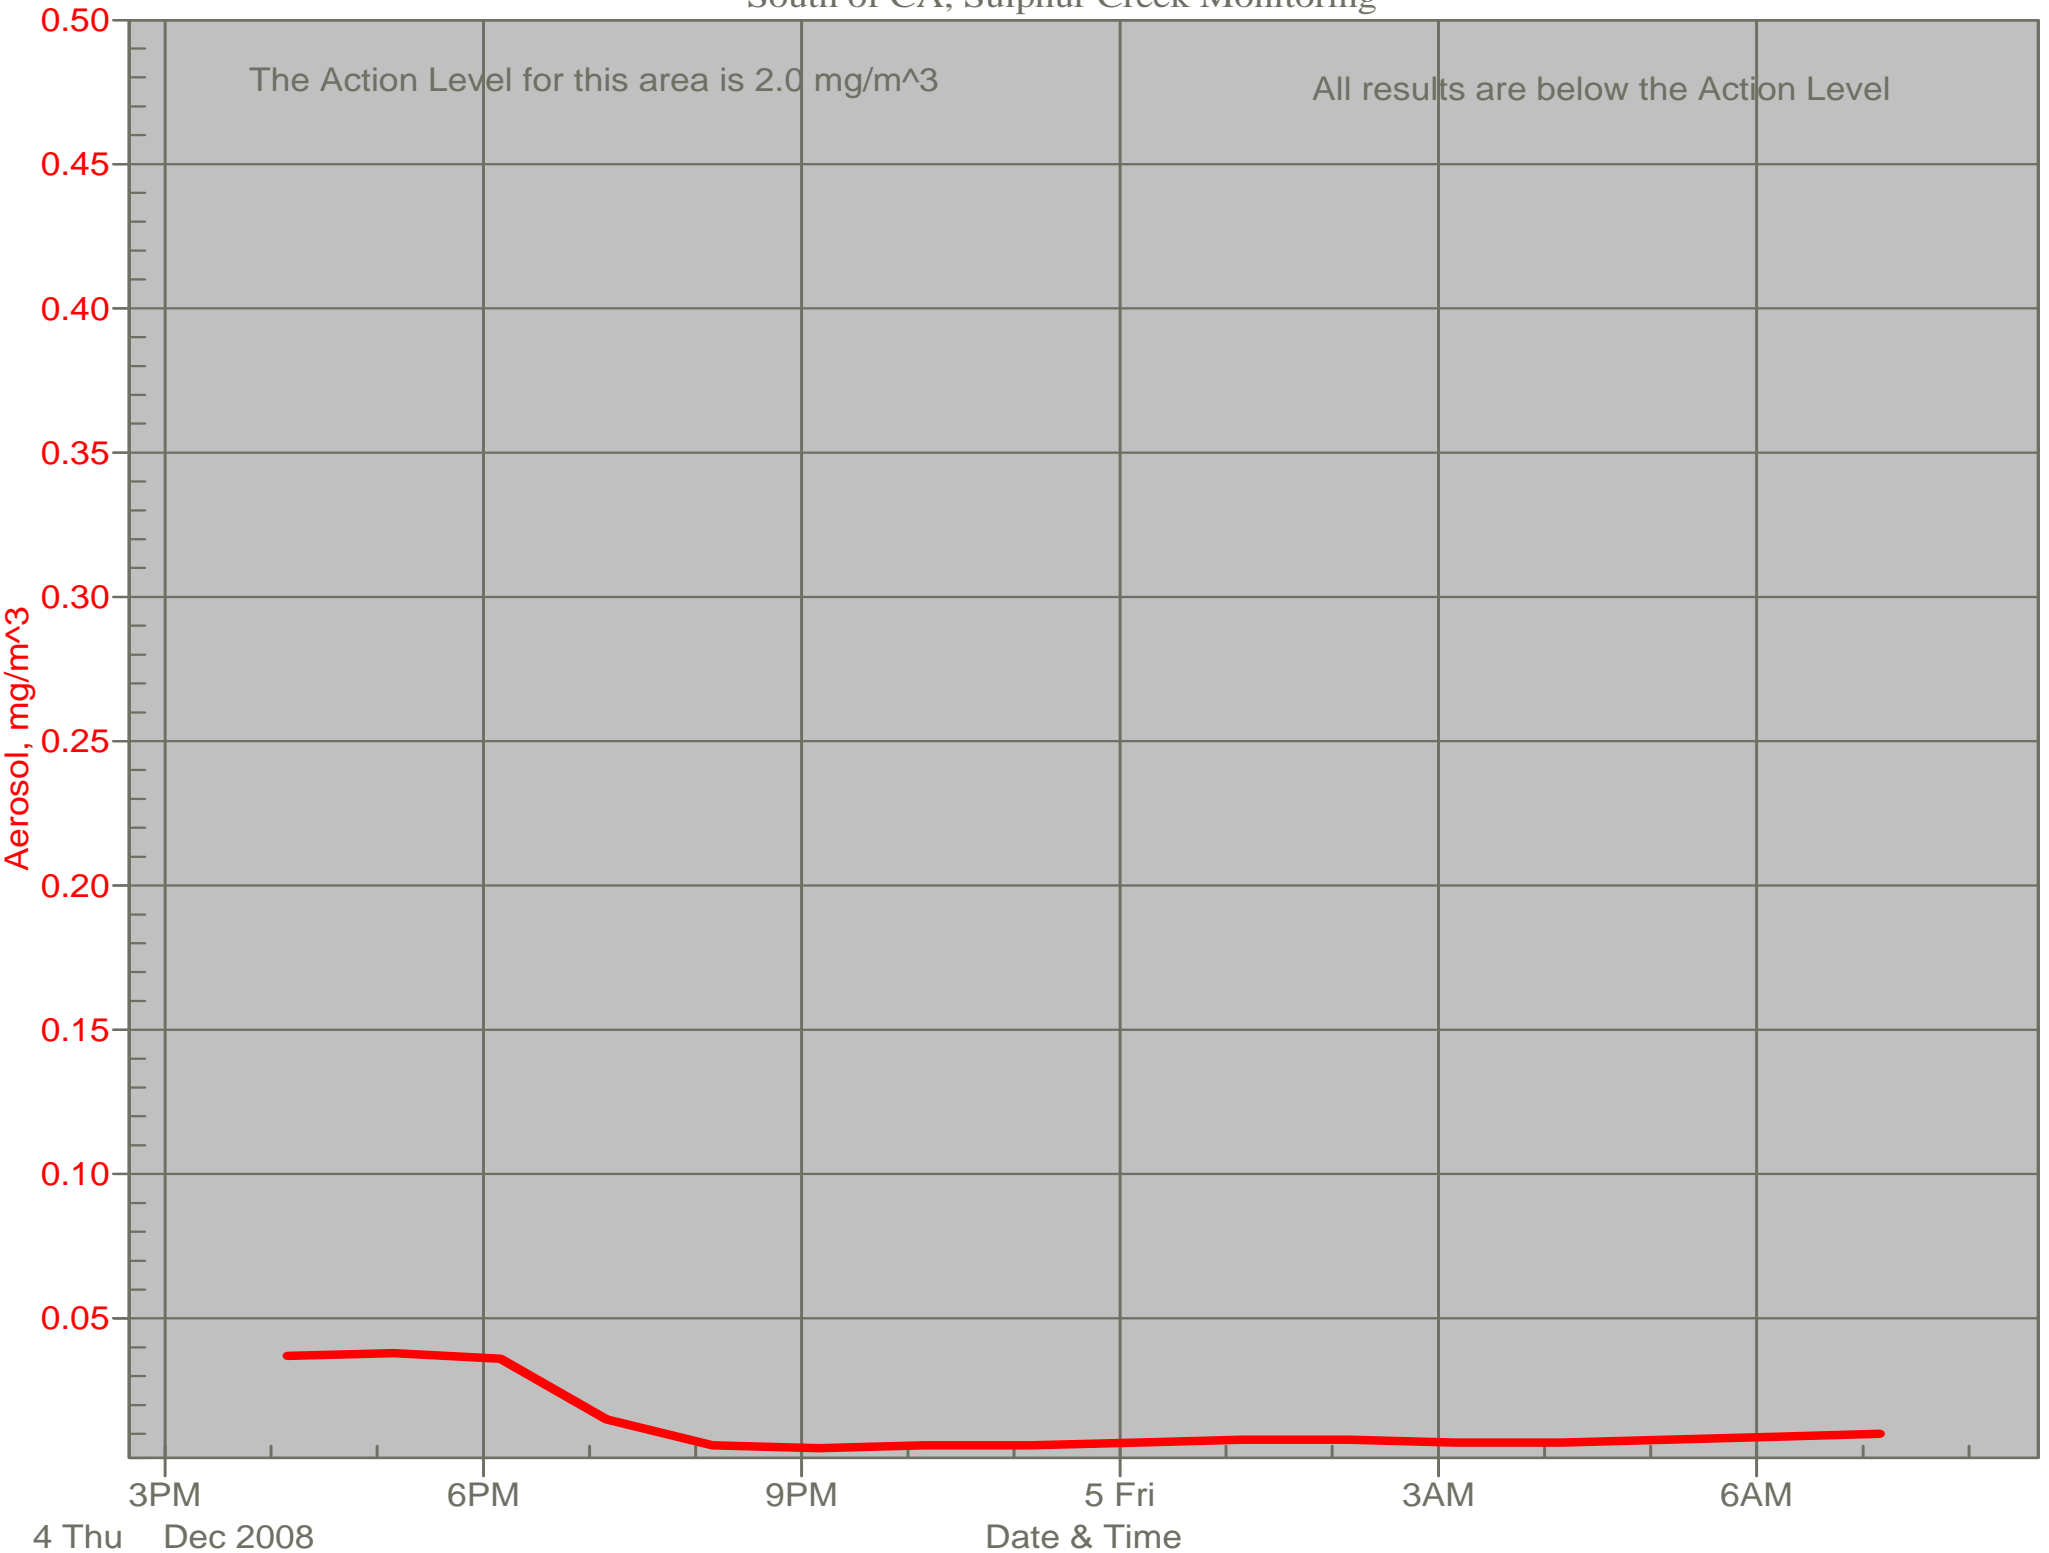

Air Monitor 1 Non-Working Hours

East of CA, Downwind of CA Material

Air Monitor 3 Non-Working Hours

South of HV-1, Downwind of Area T

Air Monitor 4 Non-Working Hours

Southwest of CA, Upwind of Site

Air Monitor 5 Non-Working Hours

South of CA, Sulphur Creek Monitoring

Air Monitor 6 Non-Working Hours

Adjacent to HV-3 on Fenceline, Downwind of Area T