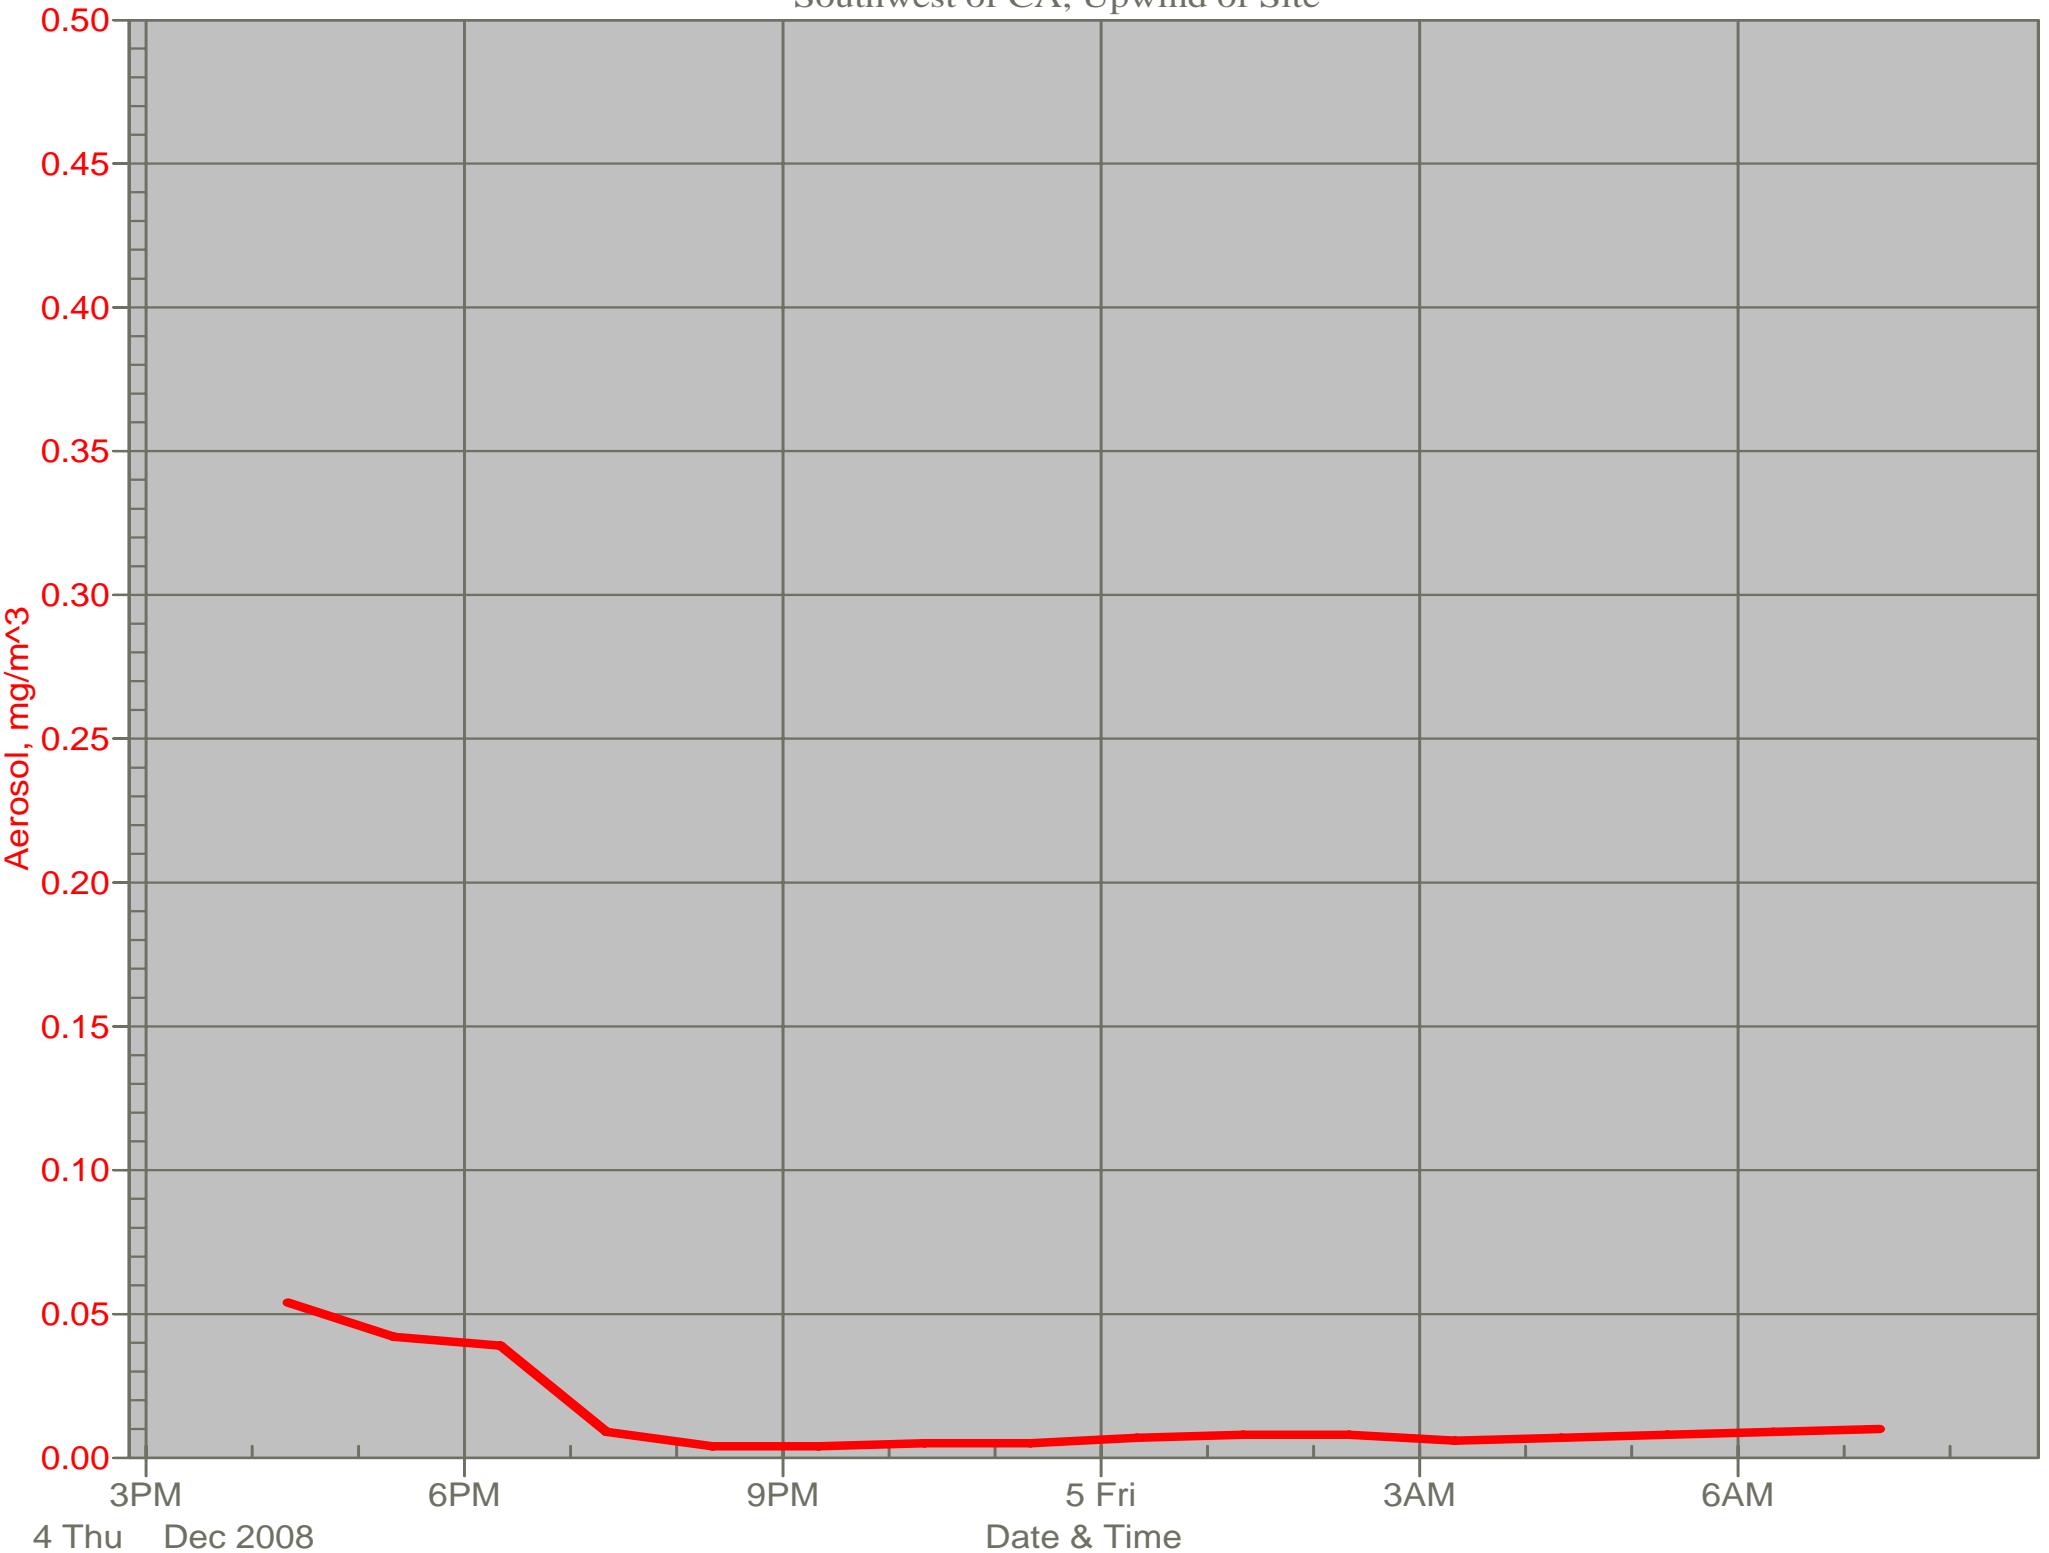

Air Monitor 1 Non-Working Hours

East of CA, Downwind of CA Material

Air Monitor 3 Non-Working Hours

South of HV-1, Downwind of Area T

Air Monitor 4 Non-Working Hours

Southwest of CA, Upwind of Site

Air Monitor 5 Non-Working Hours

South of CA, Sulphur Creek Monitoring

Air Monitor 6 Non-Working Hours

Adjacent to HV-3 on Fenceline, Downwind of Area T