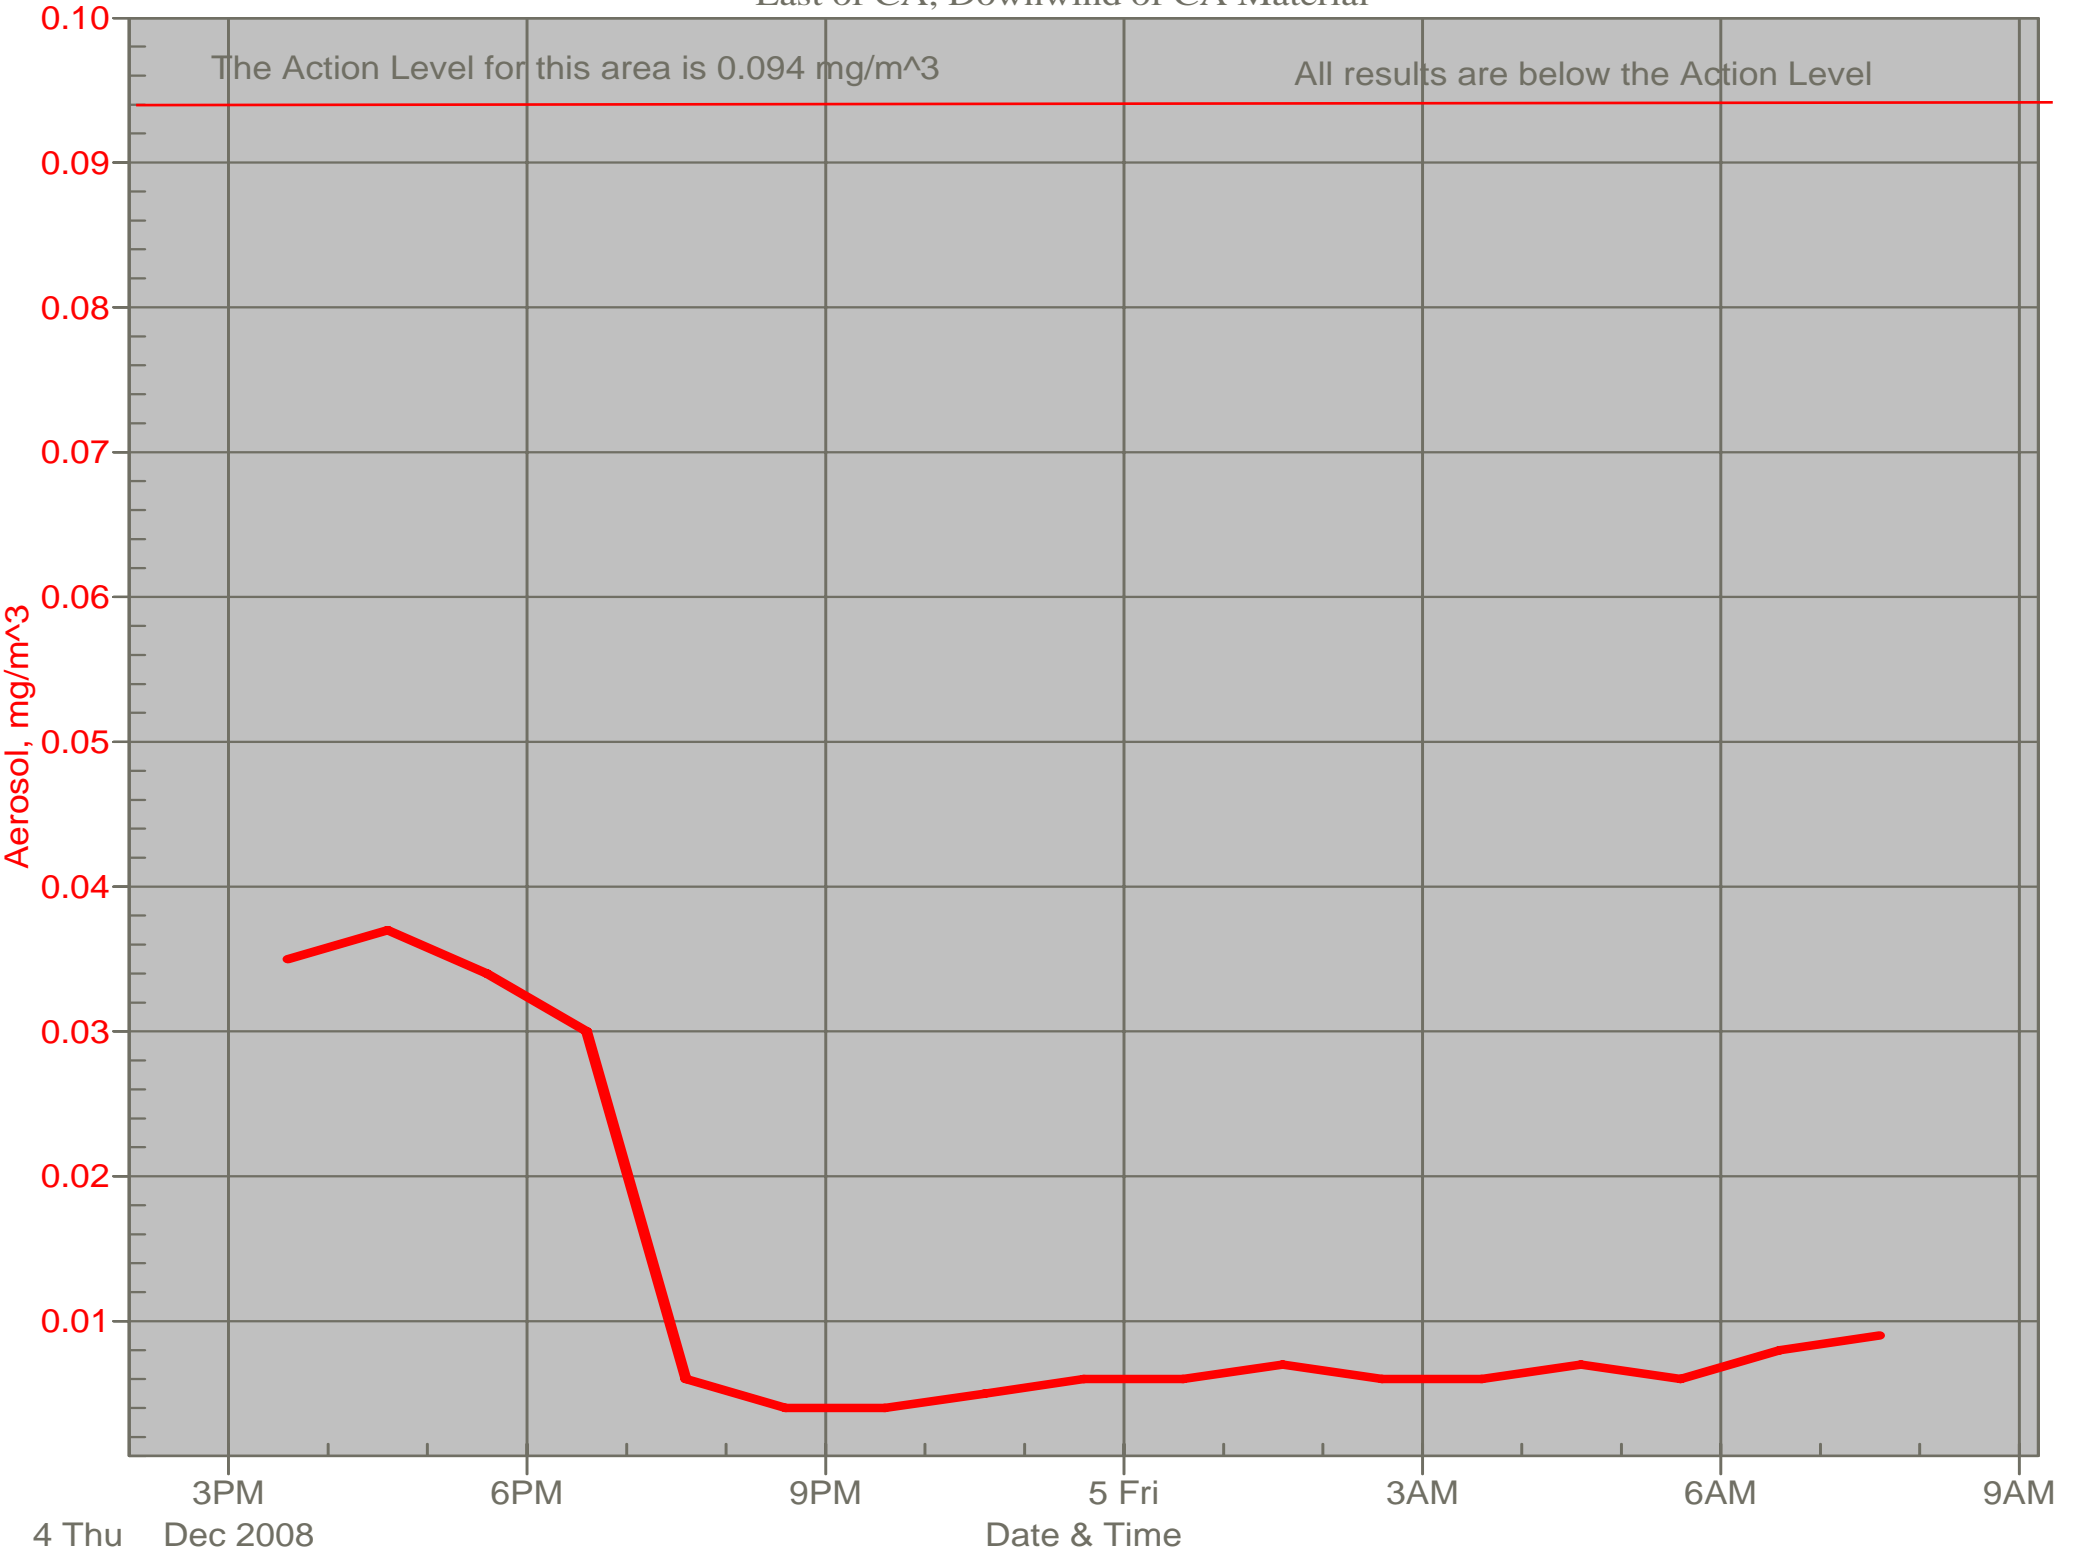

Air Monitor 1 Non-Working Hours

East of CA, Downwind of CA Material

Air Monitor 3 Non-Working Hours

South of HV-1, Downwind of Area T

Air Monitor 4 Non-Working Hours

Southwest of CA, Upwind of Site

Air Monitor 5 Non-Working Hours

South of CA, Sulphur Creek Monitoring

Air Monitor 6 Non-Working Hours

Adjacent to HV-3 on Fenceline, Downwind of Area T