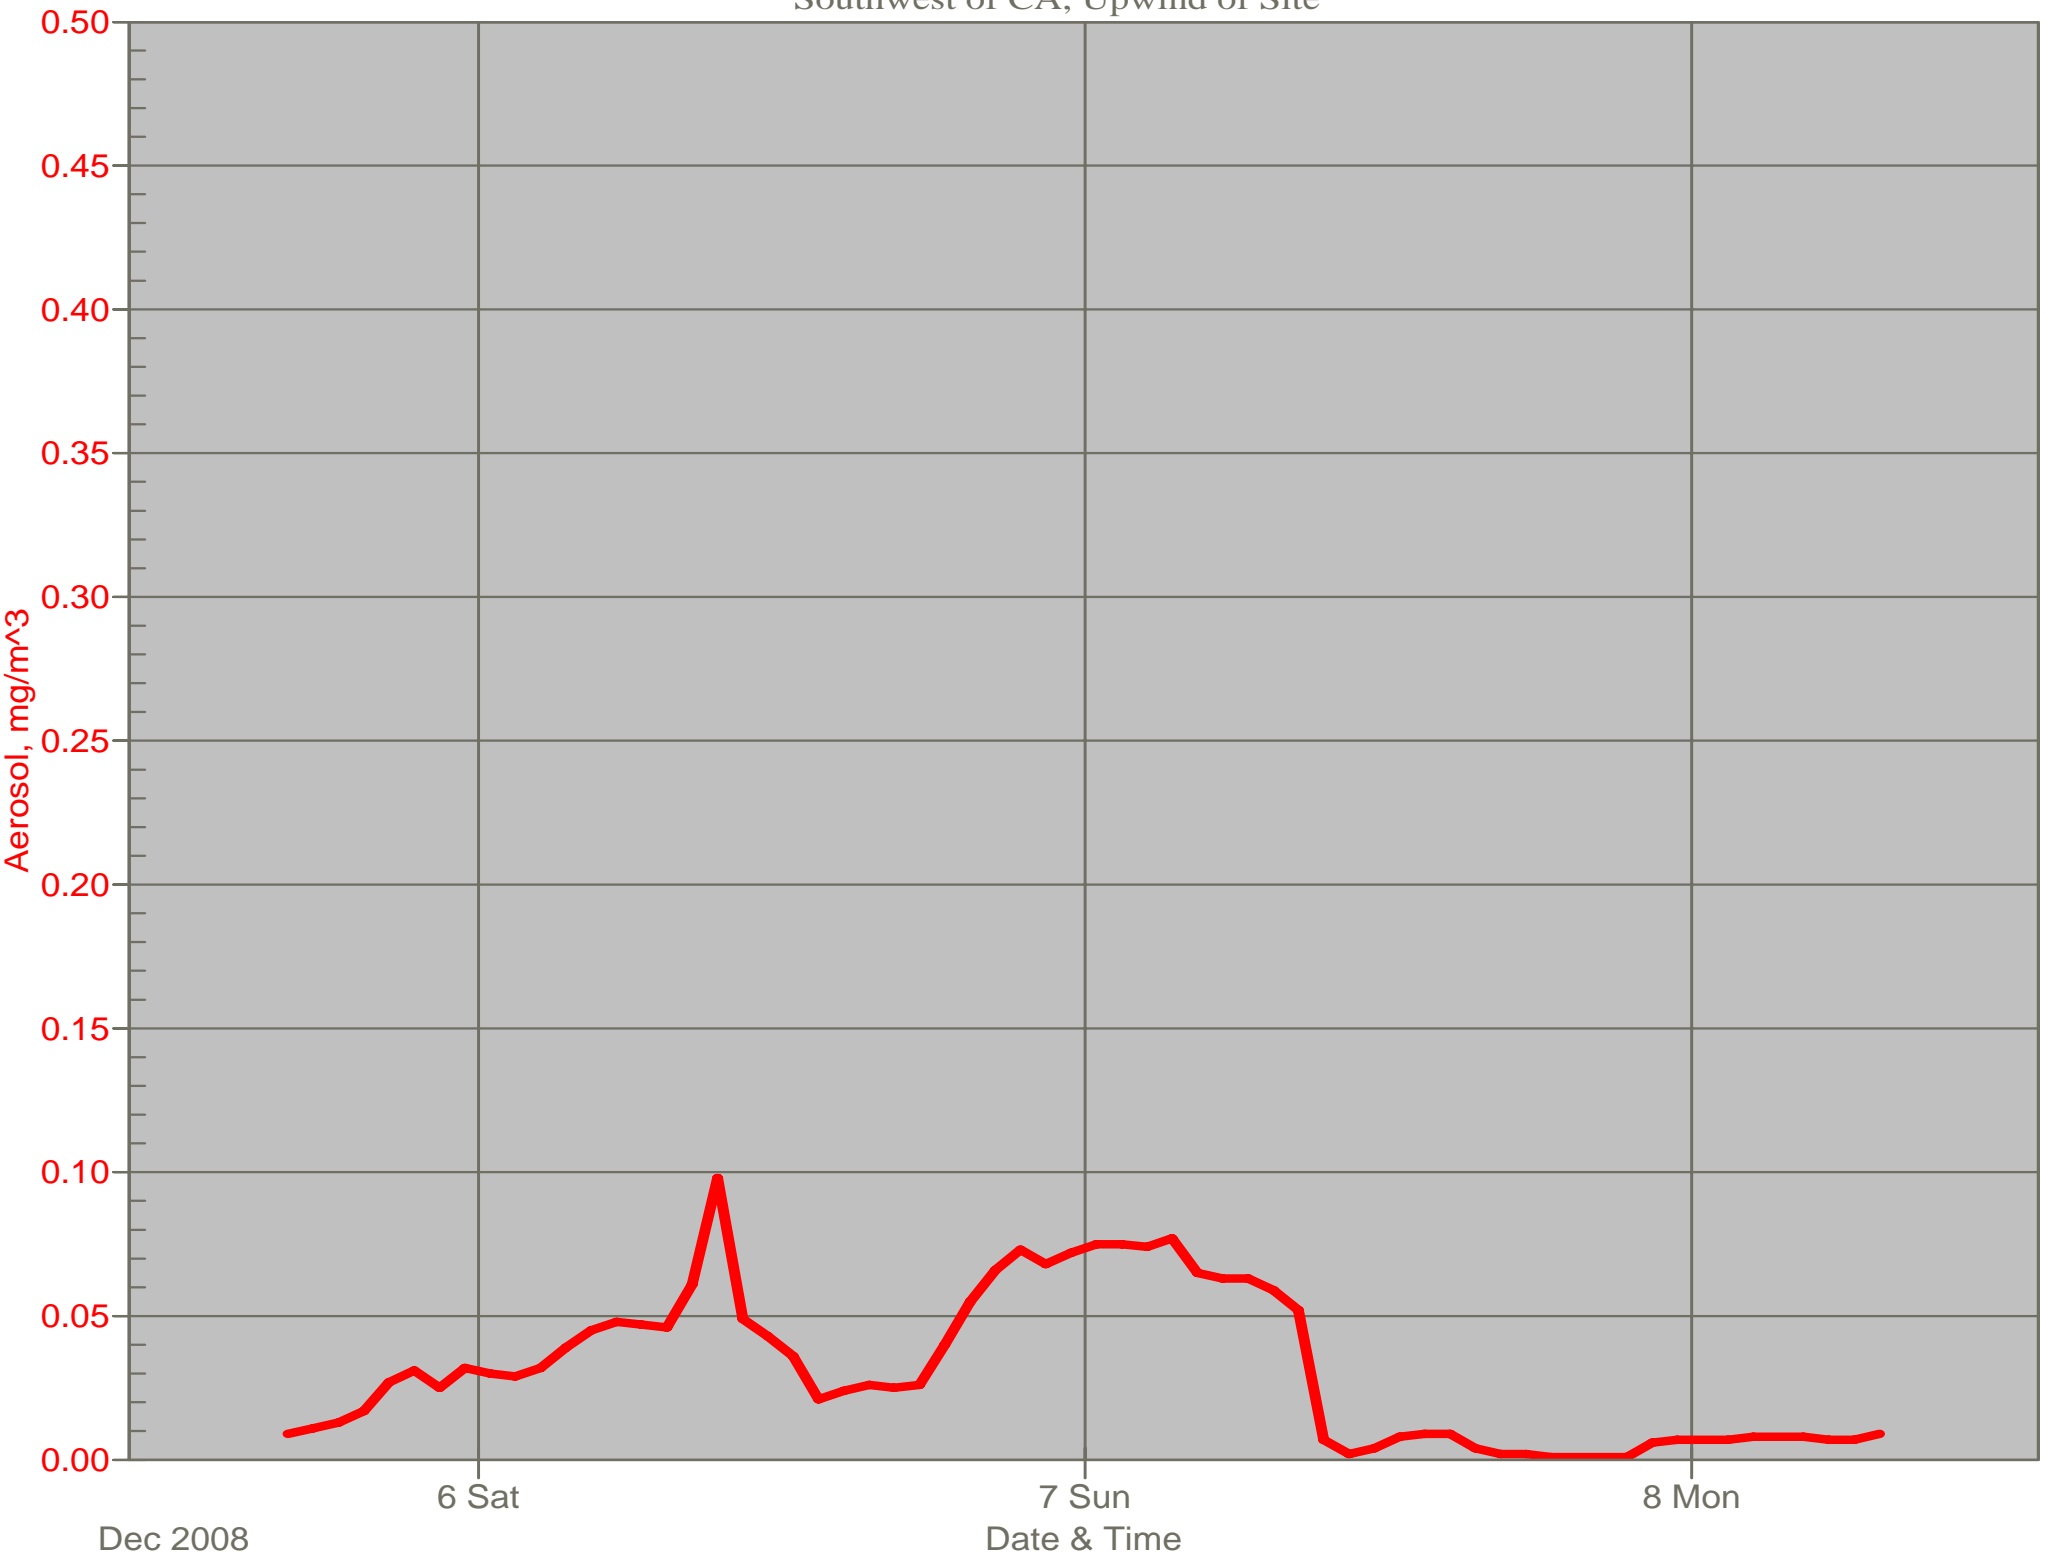

Air Monitor 1 Non-Working Hours

East of CA, Downwind of CA Material

Air Monitor 1 Non-Working Hours

East of CA, Downwind of CA Material Placement

Air Monitor 4 Non-Working Hours

Southwest of CA, Upwind of Site

Air Monitor 5 Non-Working Hours

South of CA, Sulphur Creek Monitoring

Air Monitor 5 Non-Working Hours

South of CA, Sulphur Creek Monitoring

Air Monitor 6 Non-Working Hours

Northeast of HV-3 Along Fenceline, Downwind of Area T