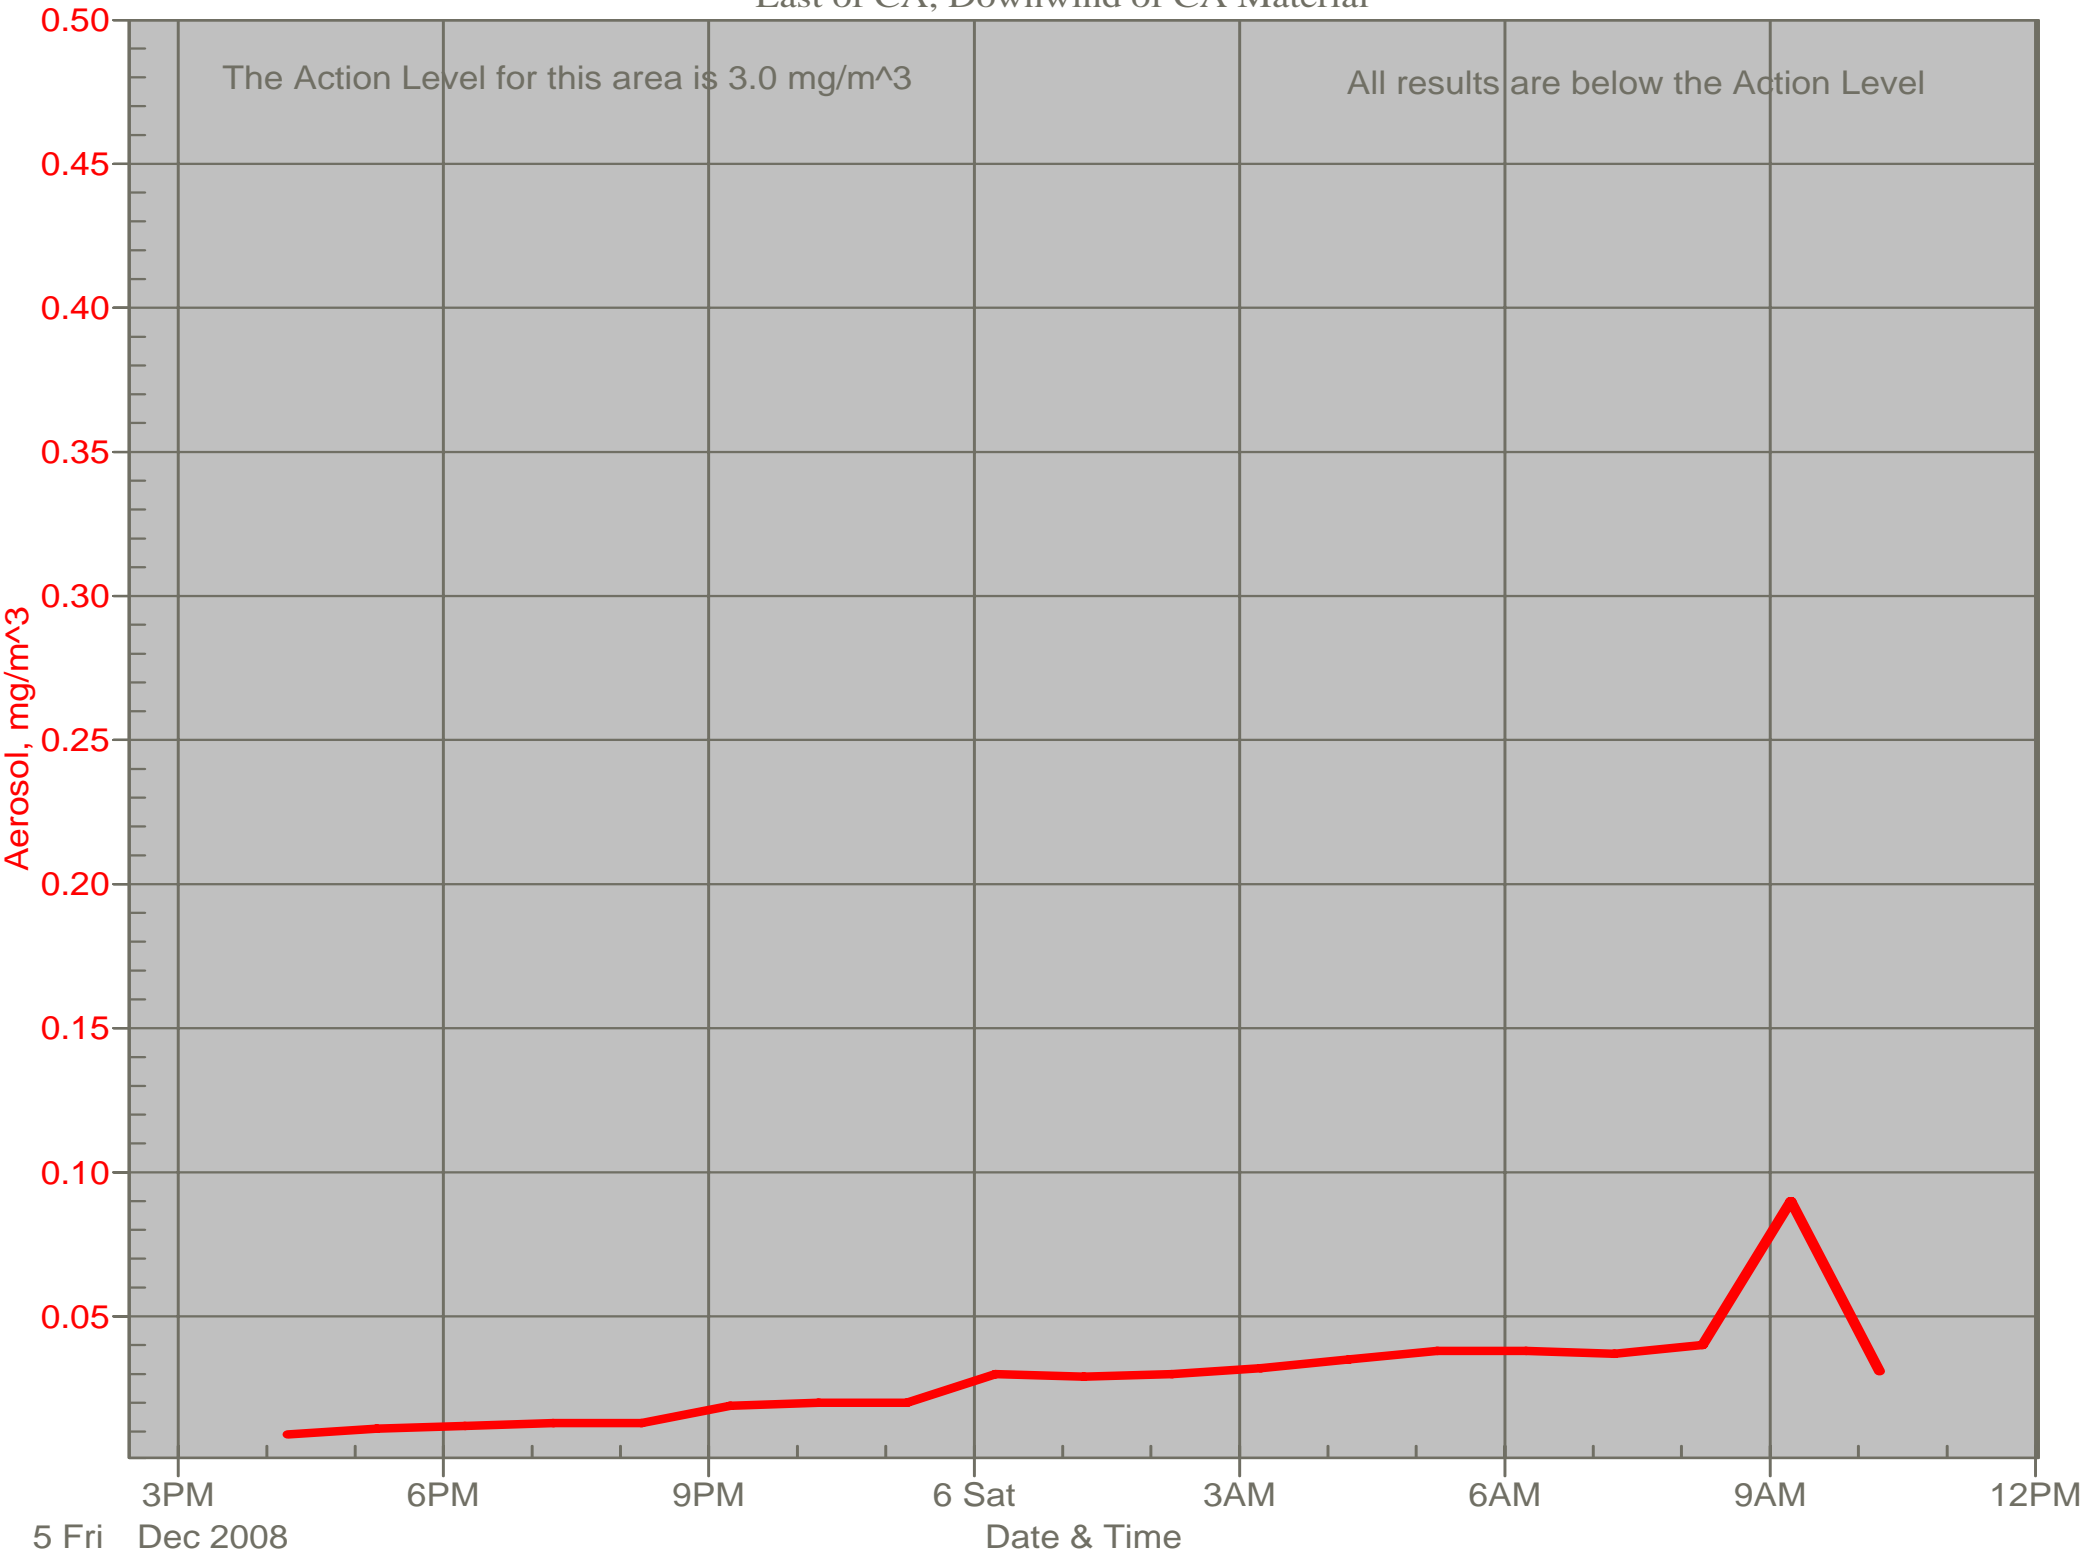

Air Monitor 1 Non-Working Hours

East of CA, Downwind of CA Material

Air Monitor 1 Non-Working Hours

East of CA, Downwind of CA Material Placement

Air Monitor 4 Non-Working Hours

Southwest of CA, Upwind of Site

Air Monitor 5 Non-Working Hours

South of CA, Sulphur Creek Monitoring

Air Monitor 5 Non-Working Hours

South of CA, Sulphur Creek Monitoring

Air Monitor 6 Non-Working Hours

Northeast of HV-3 Along Fenceline, Downwind of Area T