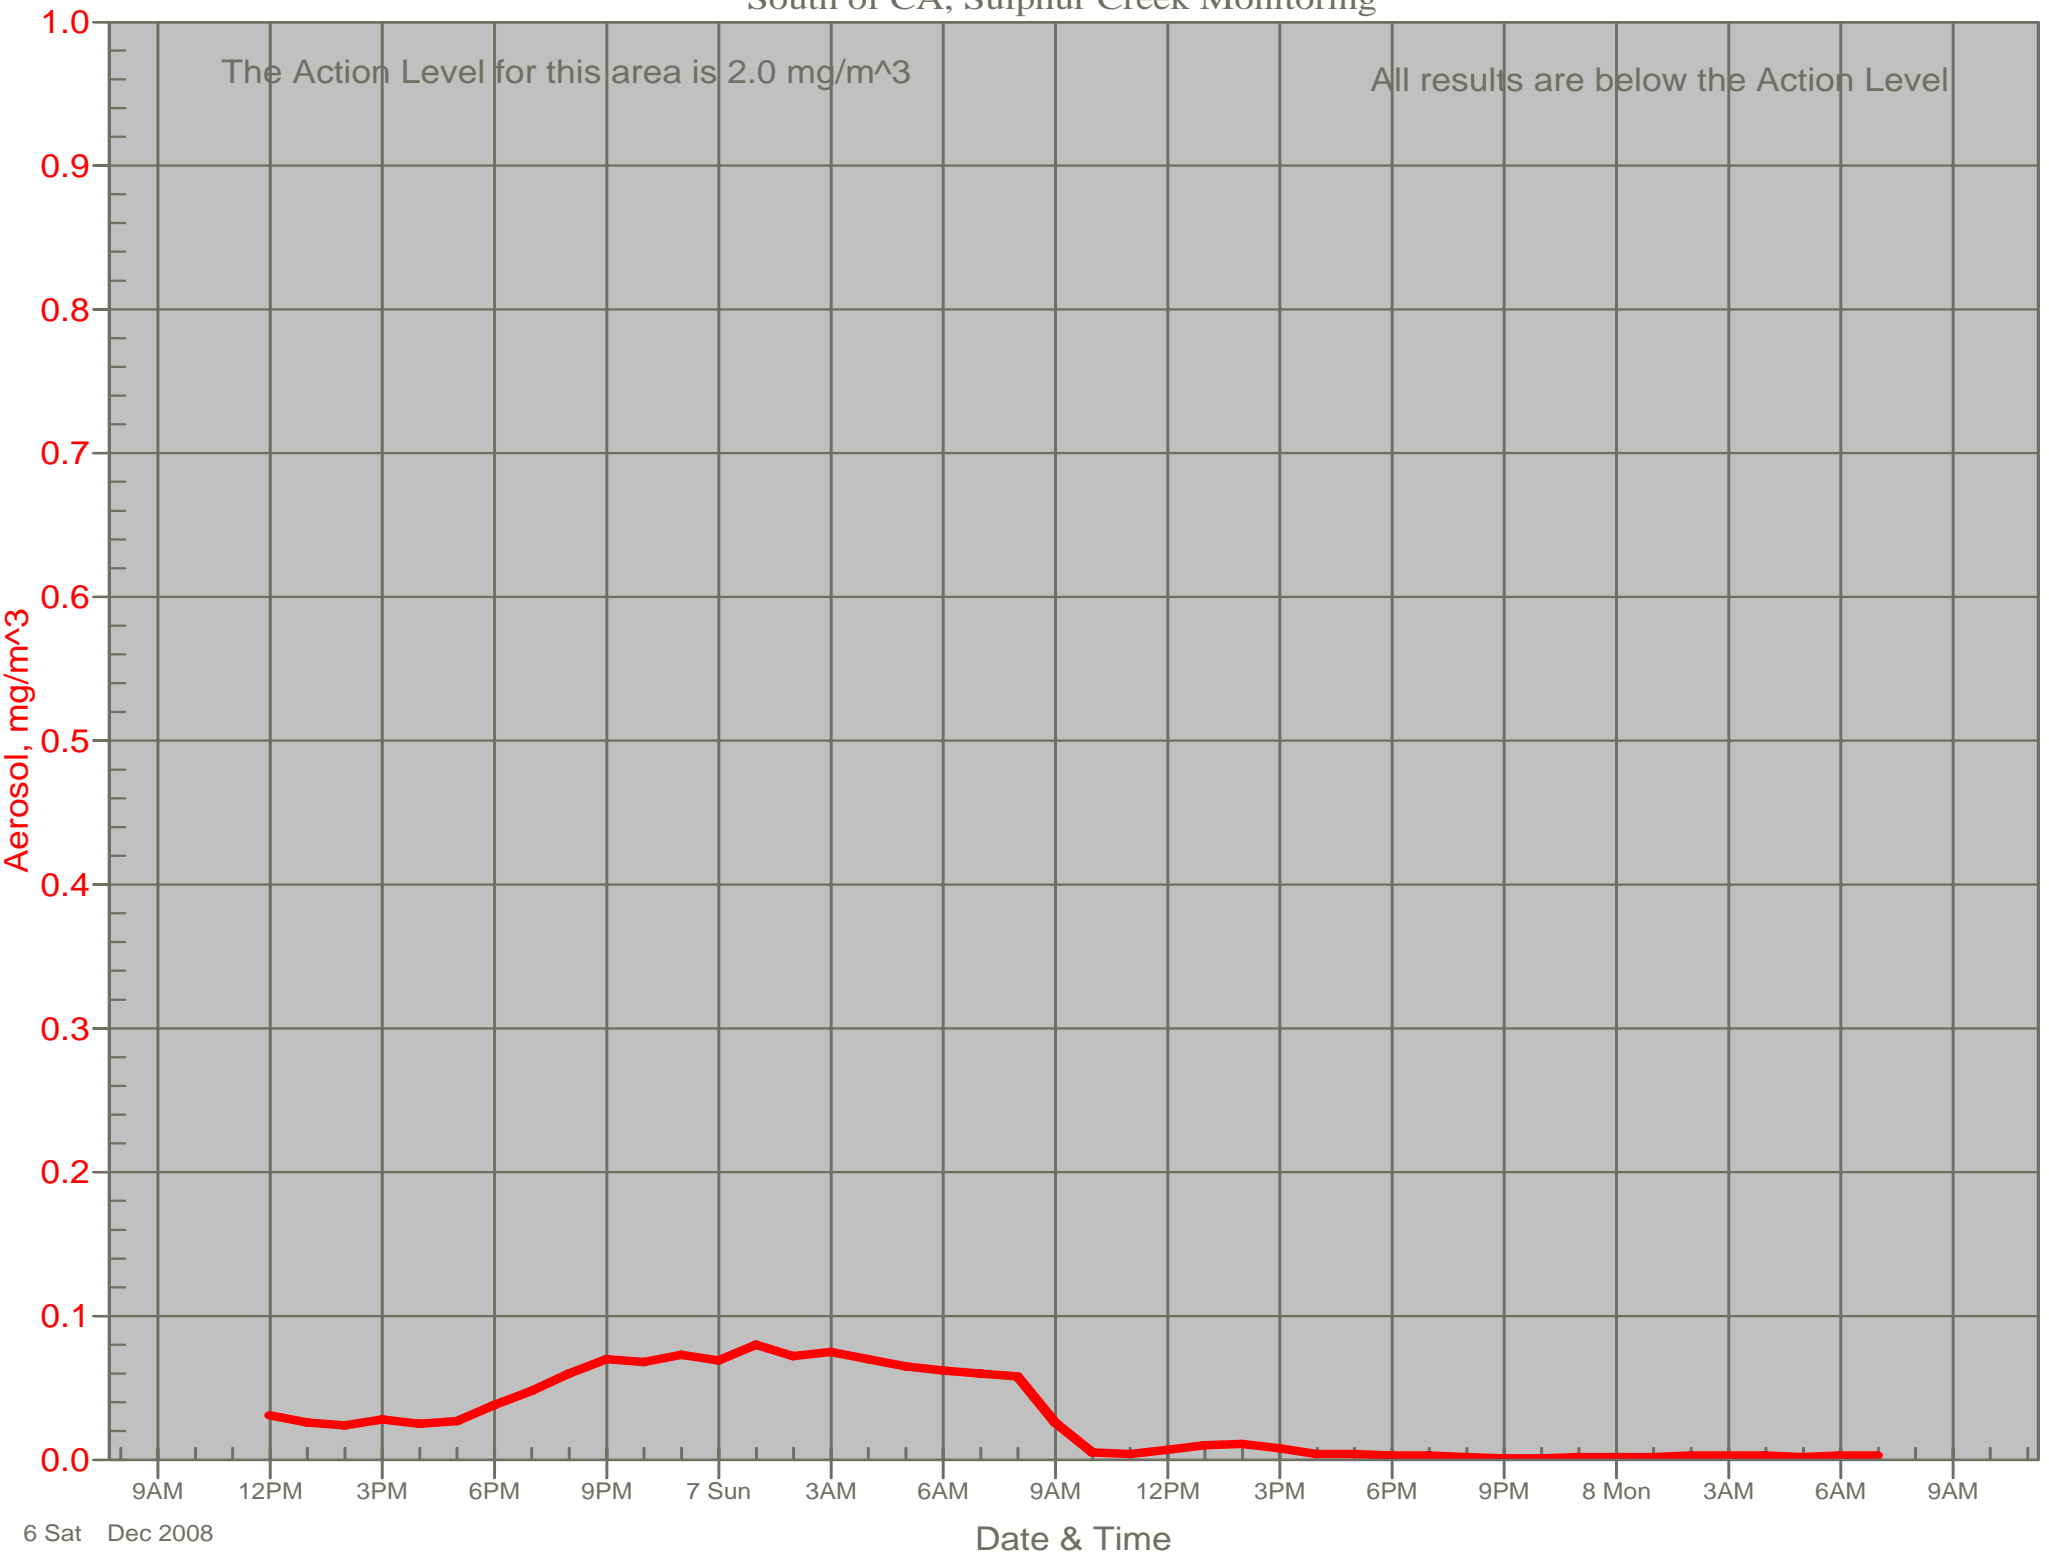

Air Monitor 1 Non-Working Hours

East of CA, Downwind of CA Material

Air Monitor 1 Non-Working Hours

East of CA, Downwind of CA Material Placement

Air Monitor 4 Non-Working Hours

Southwest of CA, Upwind of Site

Air Monitor 5 Non-Working Hours

South of CA, Sulphur Creek Monitoring

Air Monitor 5 Non-Working Hours

South of CA, Sulphur Creek Monitoring

Air Monitor 6 Non-Working Hours

Northeast of HV-3 Along Fenceline, Downwind of Area T