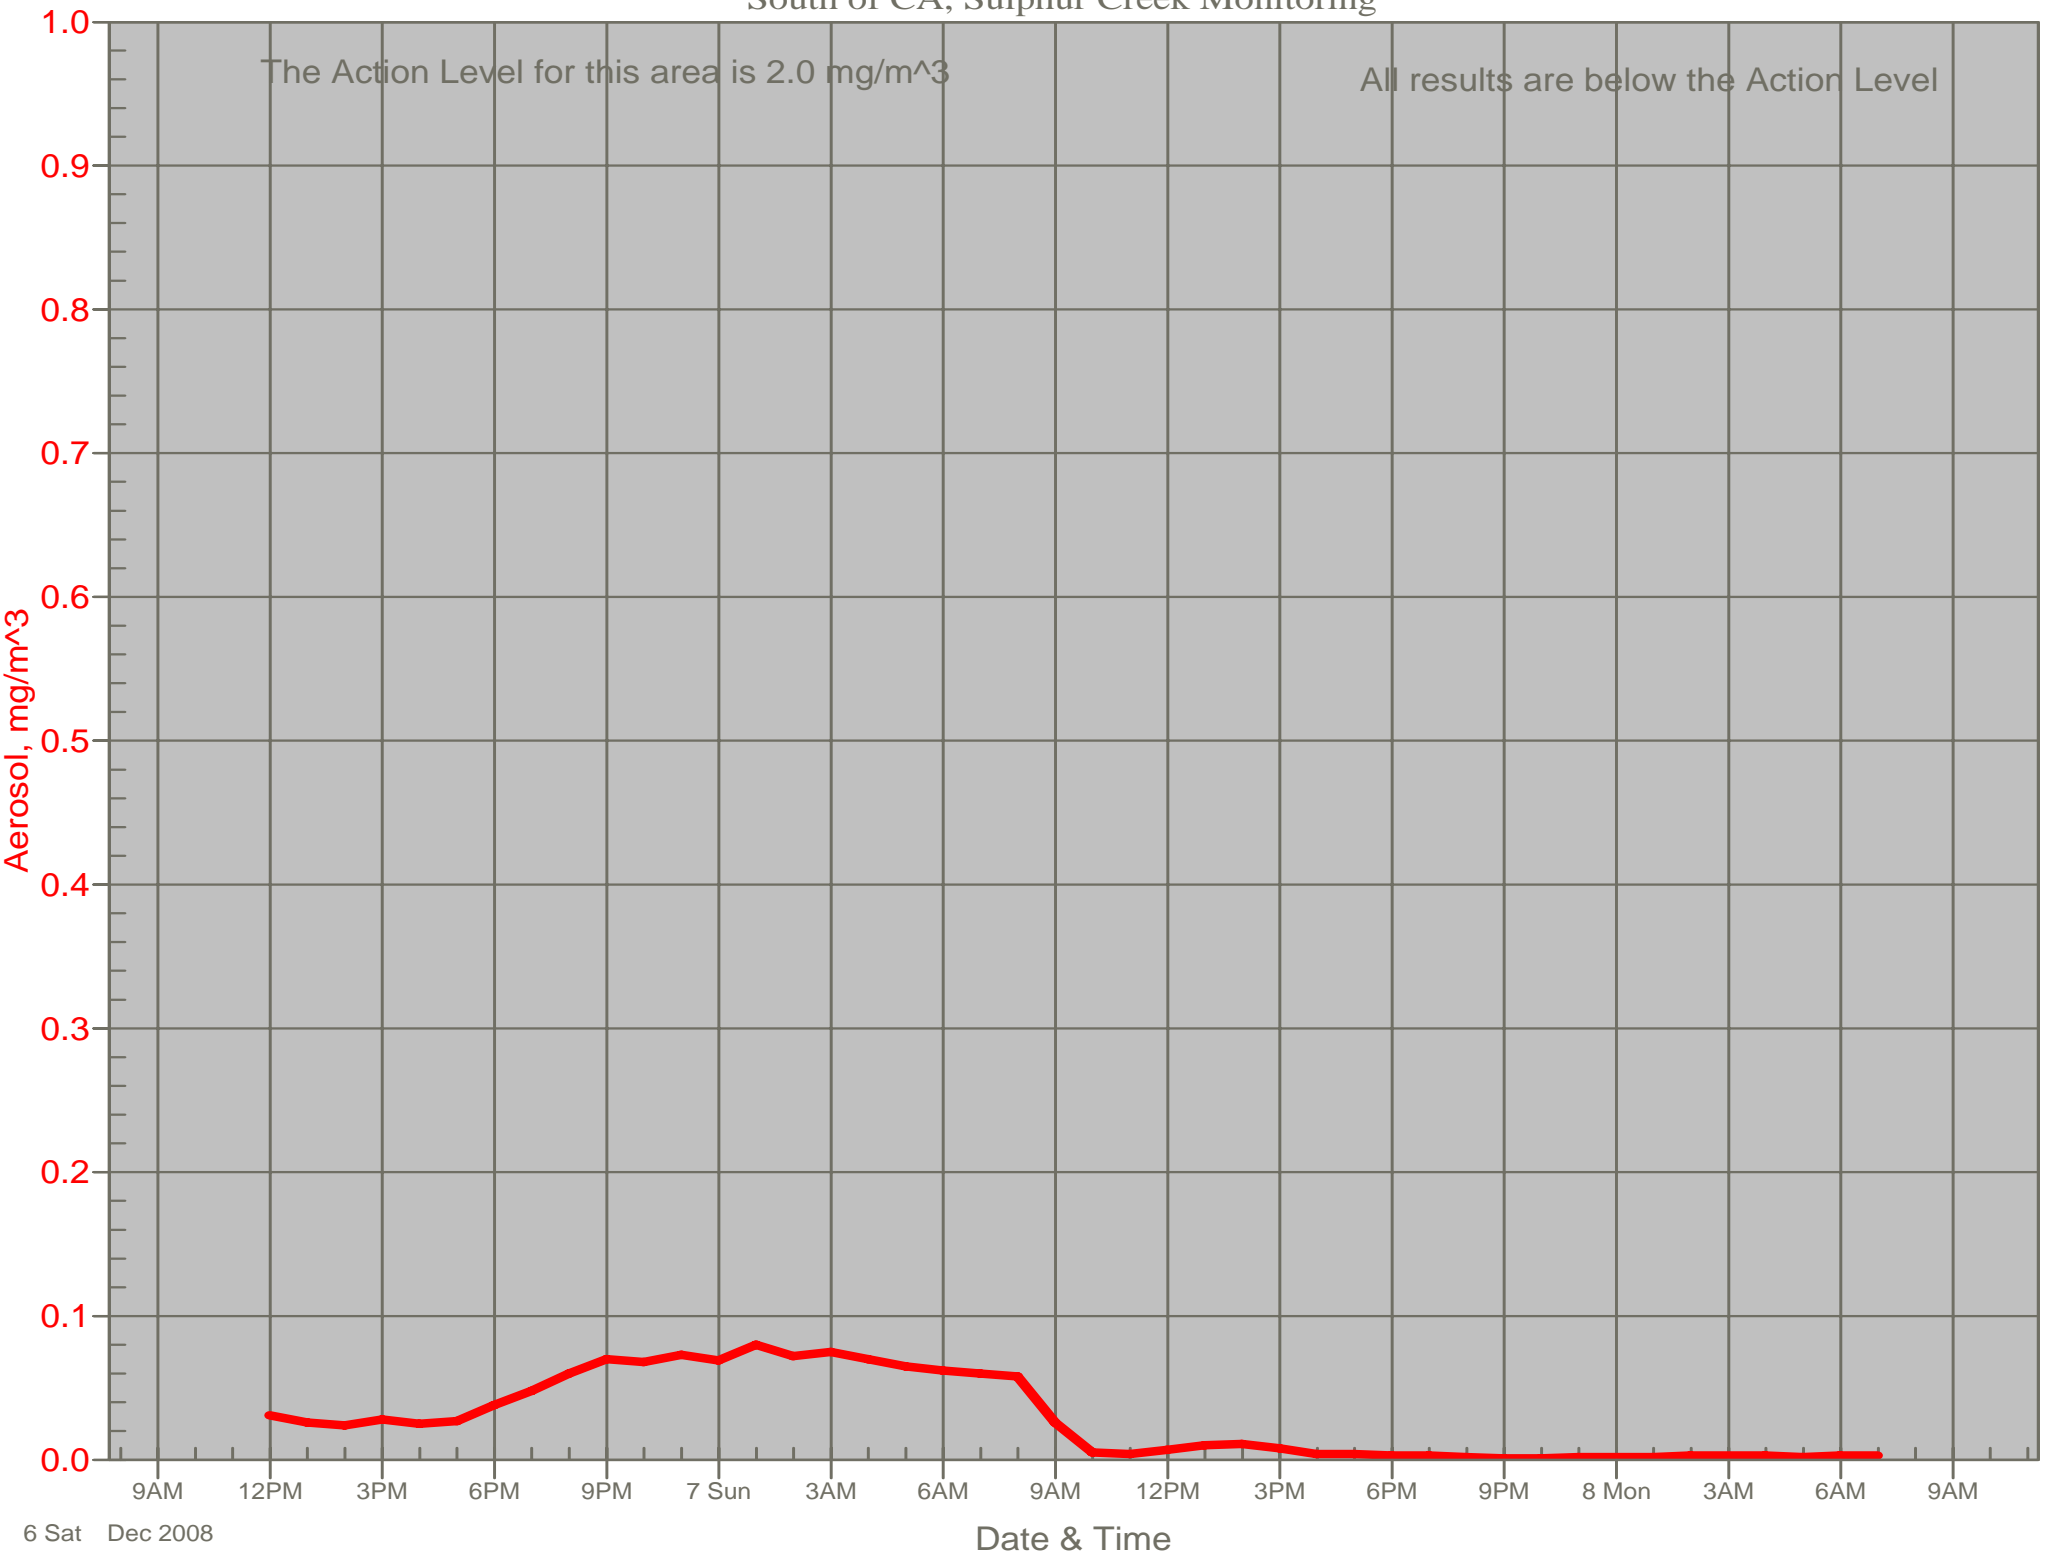

Air Monitor 1 Non-Working Hours

East of CA, Downwind of CA Material

Air Monitor 1 Non-Working Hours

East of CA, Downwind of CA Material Placement

Air Monitor 4 Non-Working Hours

Southwest of CA, Upwind of Site

Air Monitor 5 Non-Working Hours

South of CA, Sulphur Creek Monitoring

Air Monitor 5 Non-Working Hours

South of CA, Sulphur Creek Monitoring

Air Monitor 6 Non-Working Hours

Northeast of HV-3 Along Fenceline, Downwind of Area T