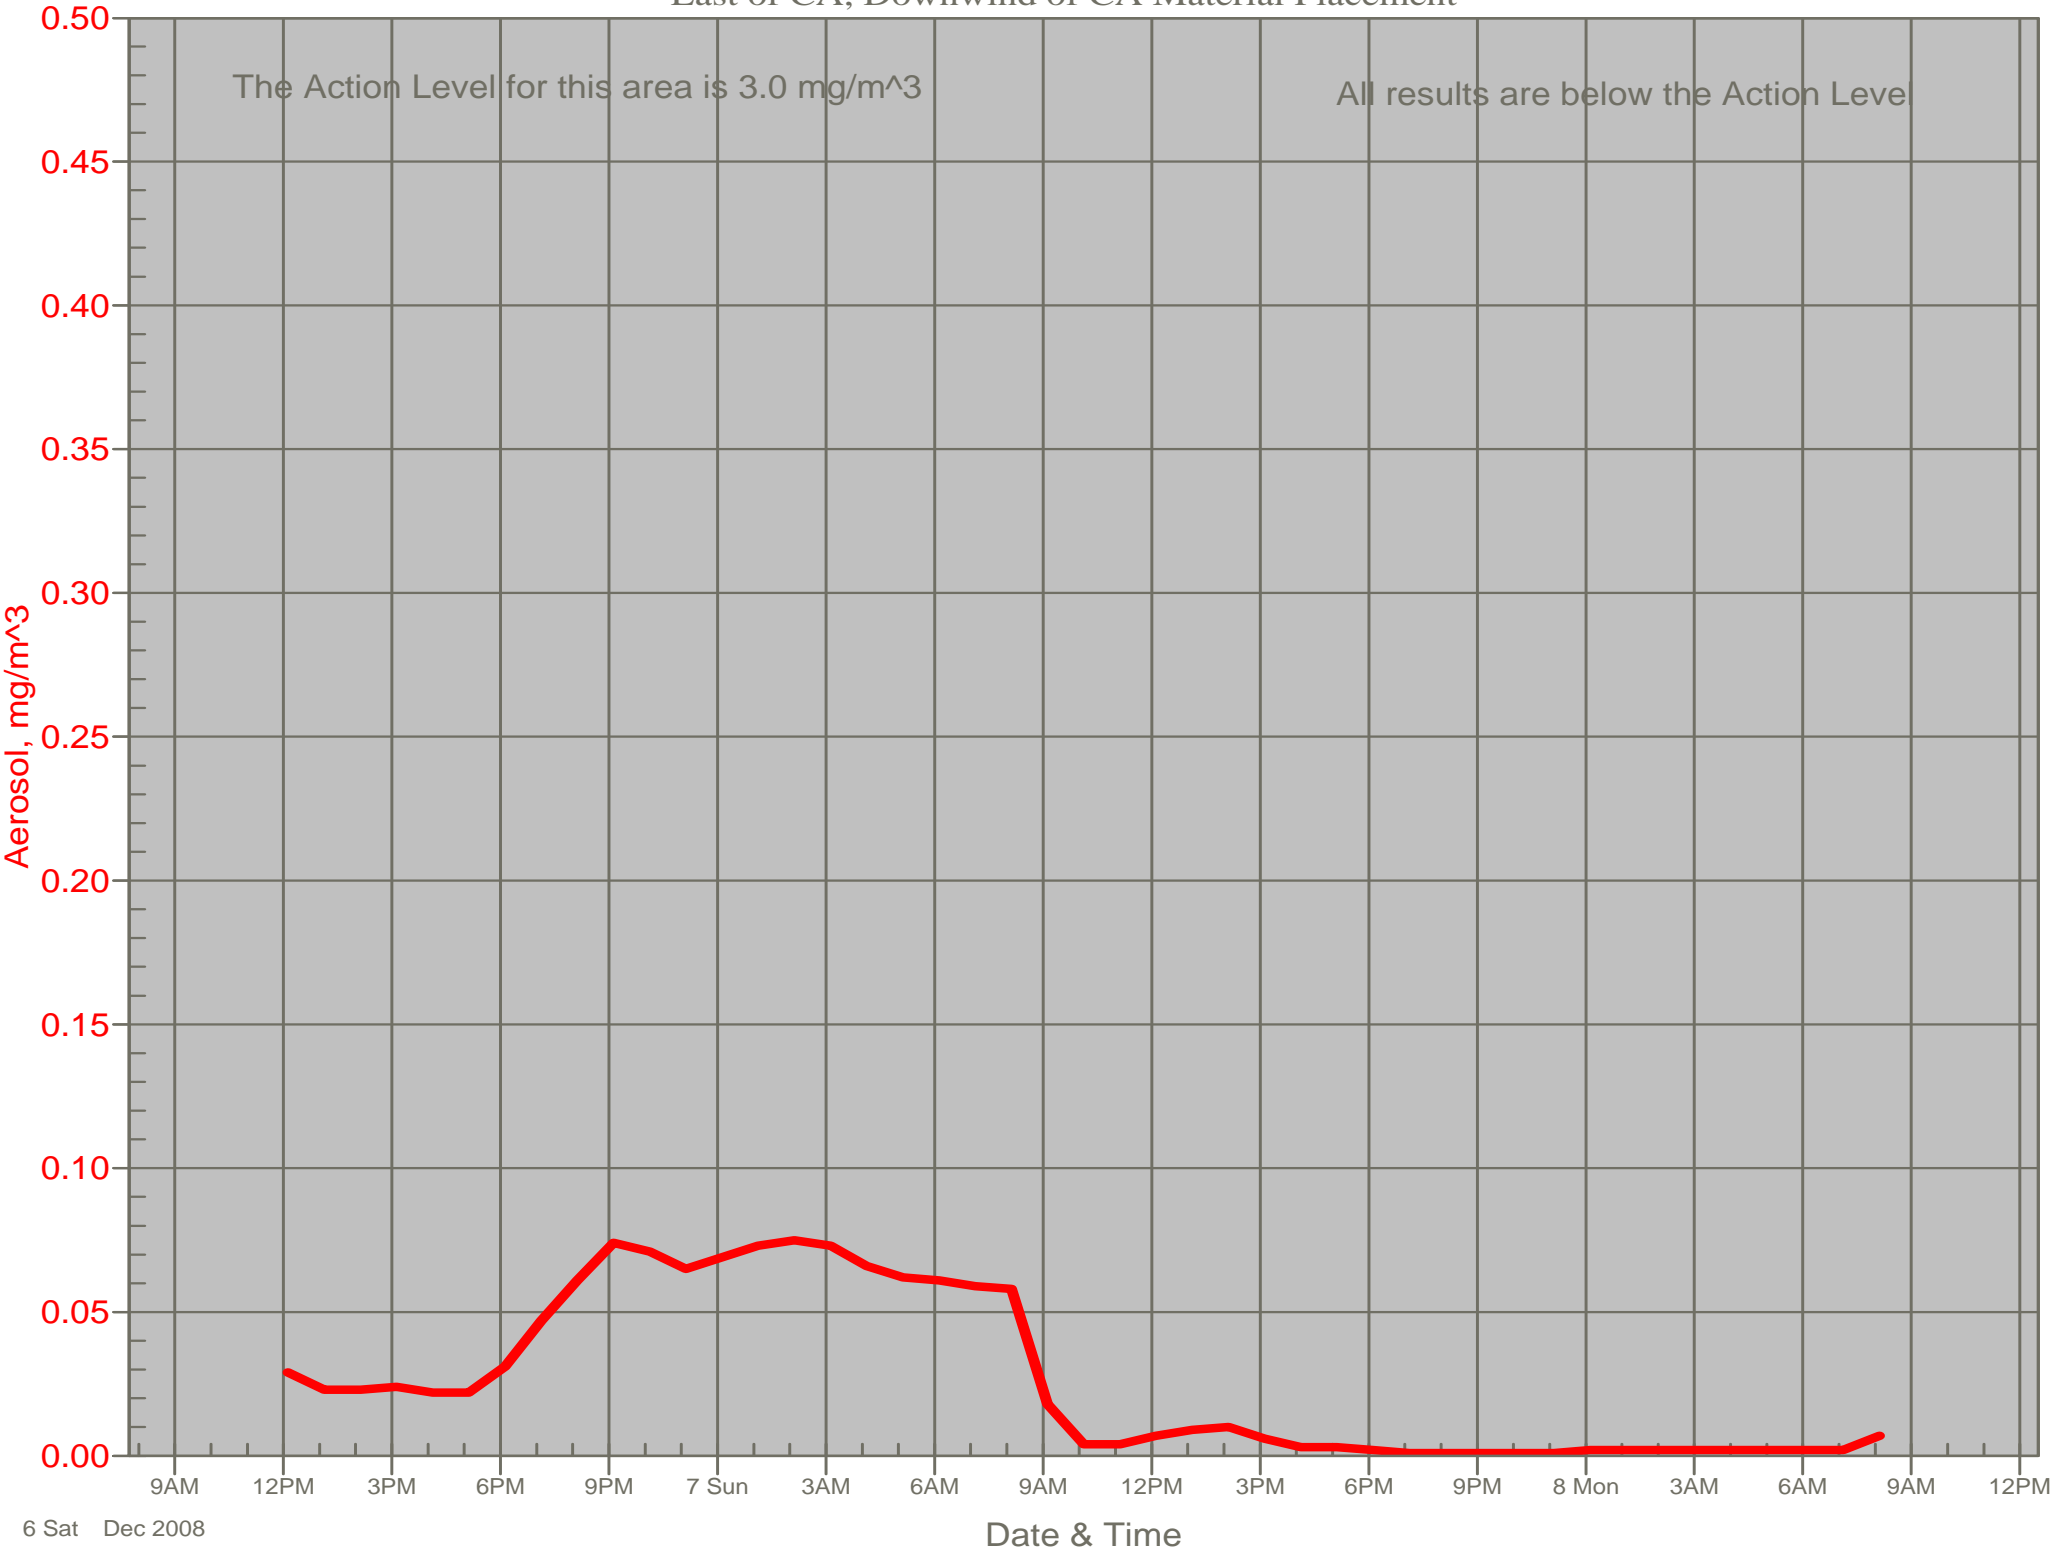

Air Monitor 1 Non-Working Hours

East of CA, Downwind of CA Material

Air Monitor 1 Non-Working Hours

East of CA, Downwind of CA Material Placement

Air Monitor 4 Non-Working Hours

Southwest of CA, Upwind of Site

Air Monitor 5 Non-Working Hours

South of CA, Sulphur Creek Monitoring

Air Monitor 5 Non-Working Hours

South of CA, Sulphur Creek Monitoring

Air Monitor 6 Non-Working Hours

Northeast of HV-3 Along Fenceline, Downwind of Area T