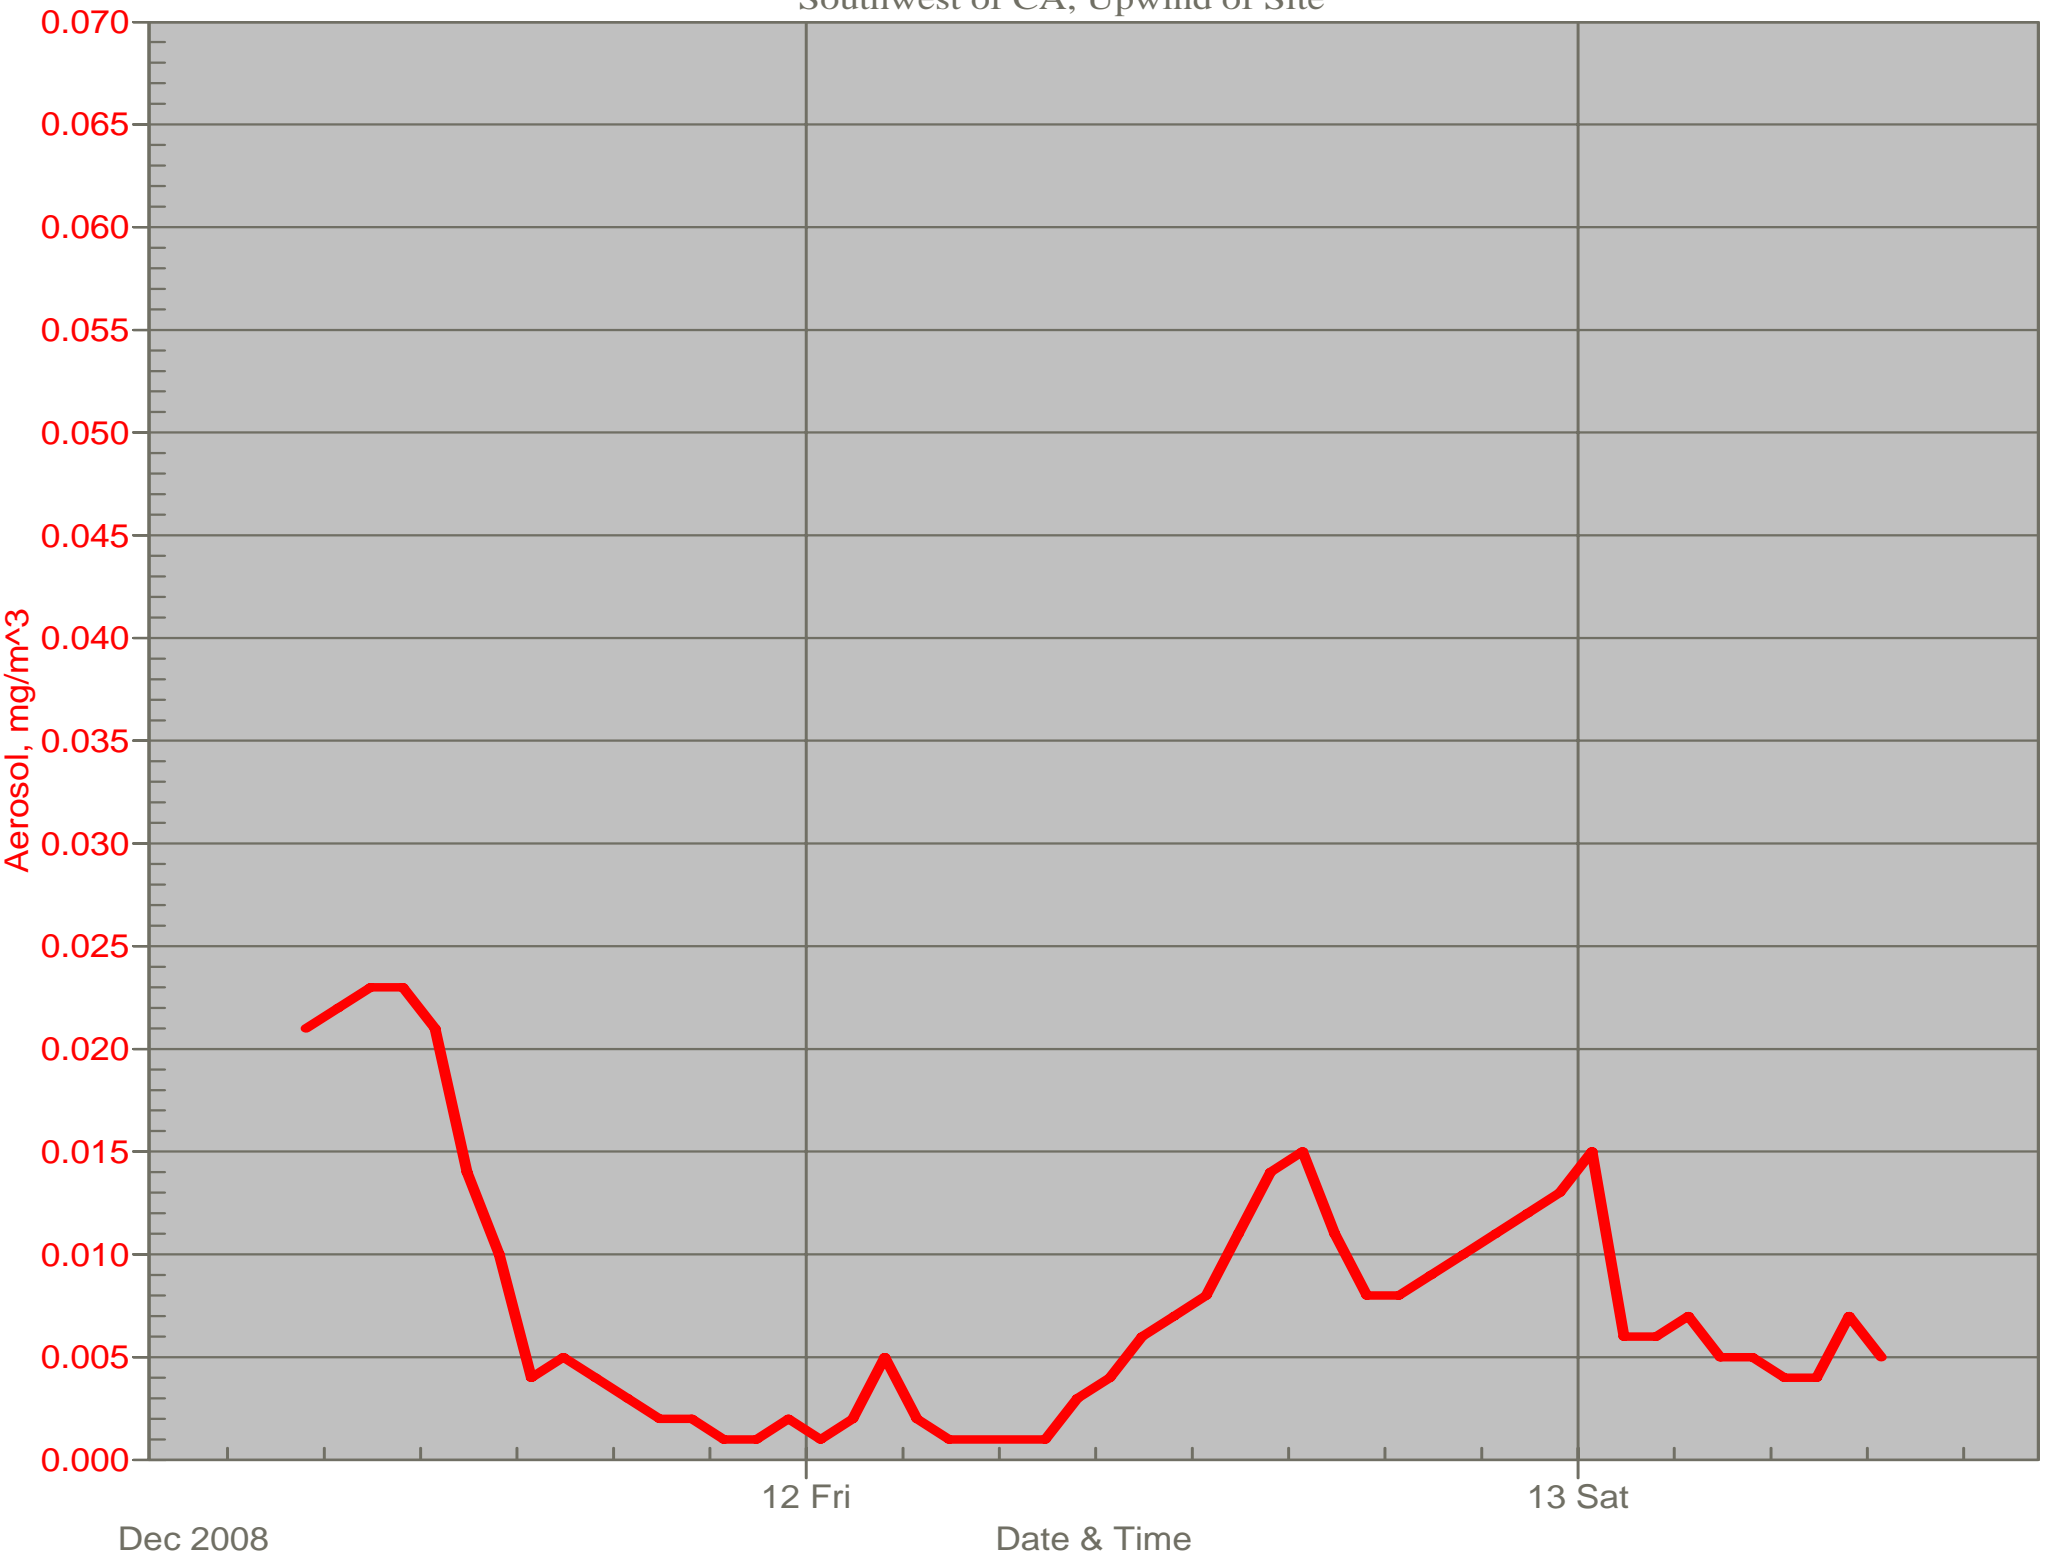

Air Monitor 1 Non-Working Hours

East of CA, Downwind of CA Material

Air Monitor 4 Non-Working Hours

Southwest of CA, Upwind of Site

Air Monitor 5 Non-Working Hours

South of CA, Sulphur Creek Monitoring

Air Monitor 6 Non-Working Hours

Northeast of HV-3 Along the Fenceline, Downwind of Area T

Air Monitor 7 Non-Working Hours

Northeast of HV-1, Downwind of Area J/M