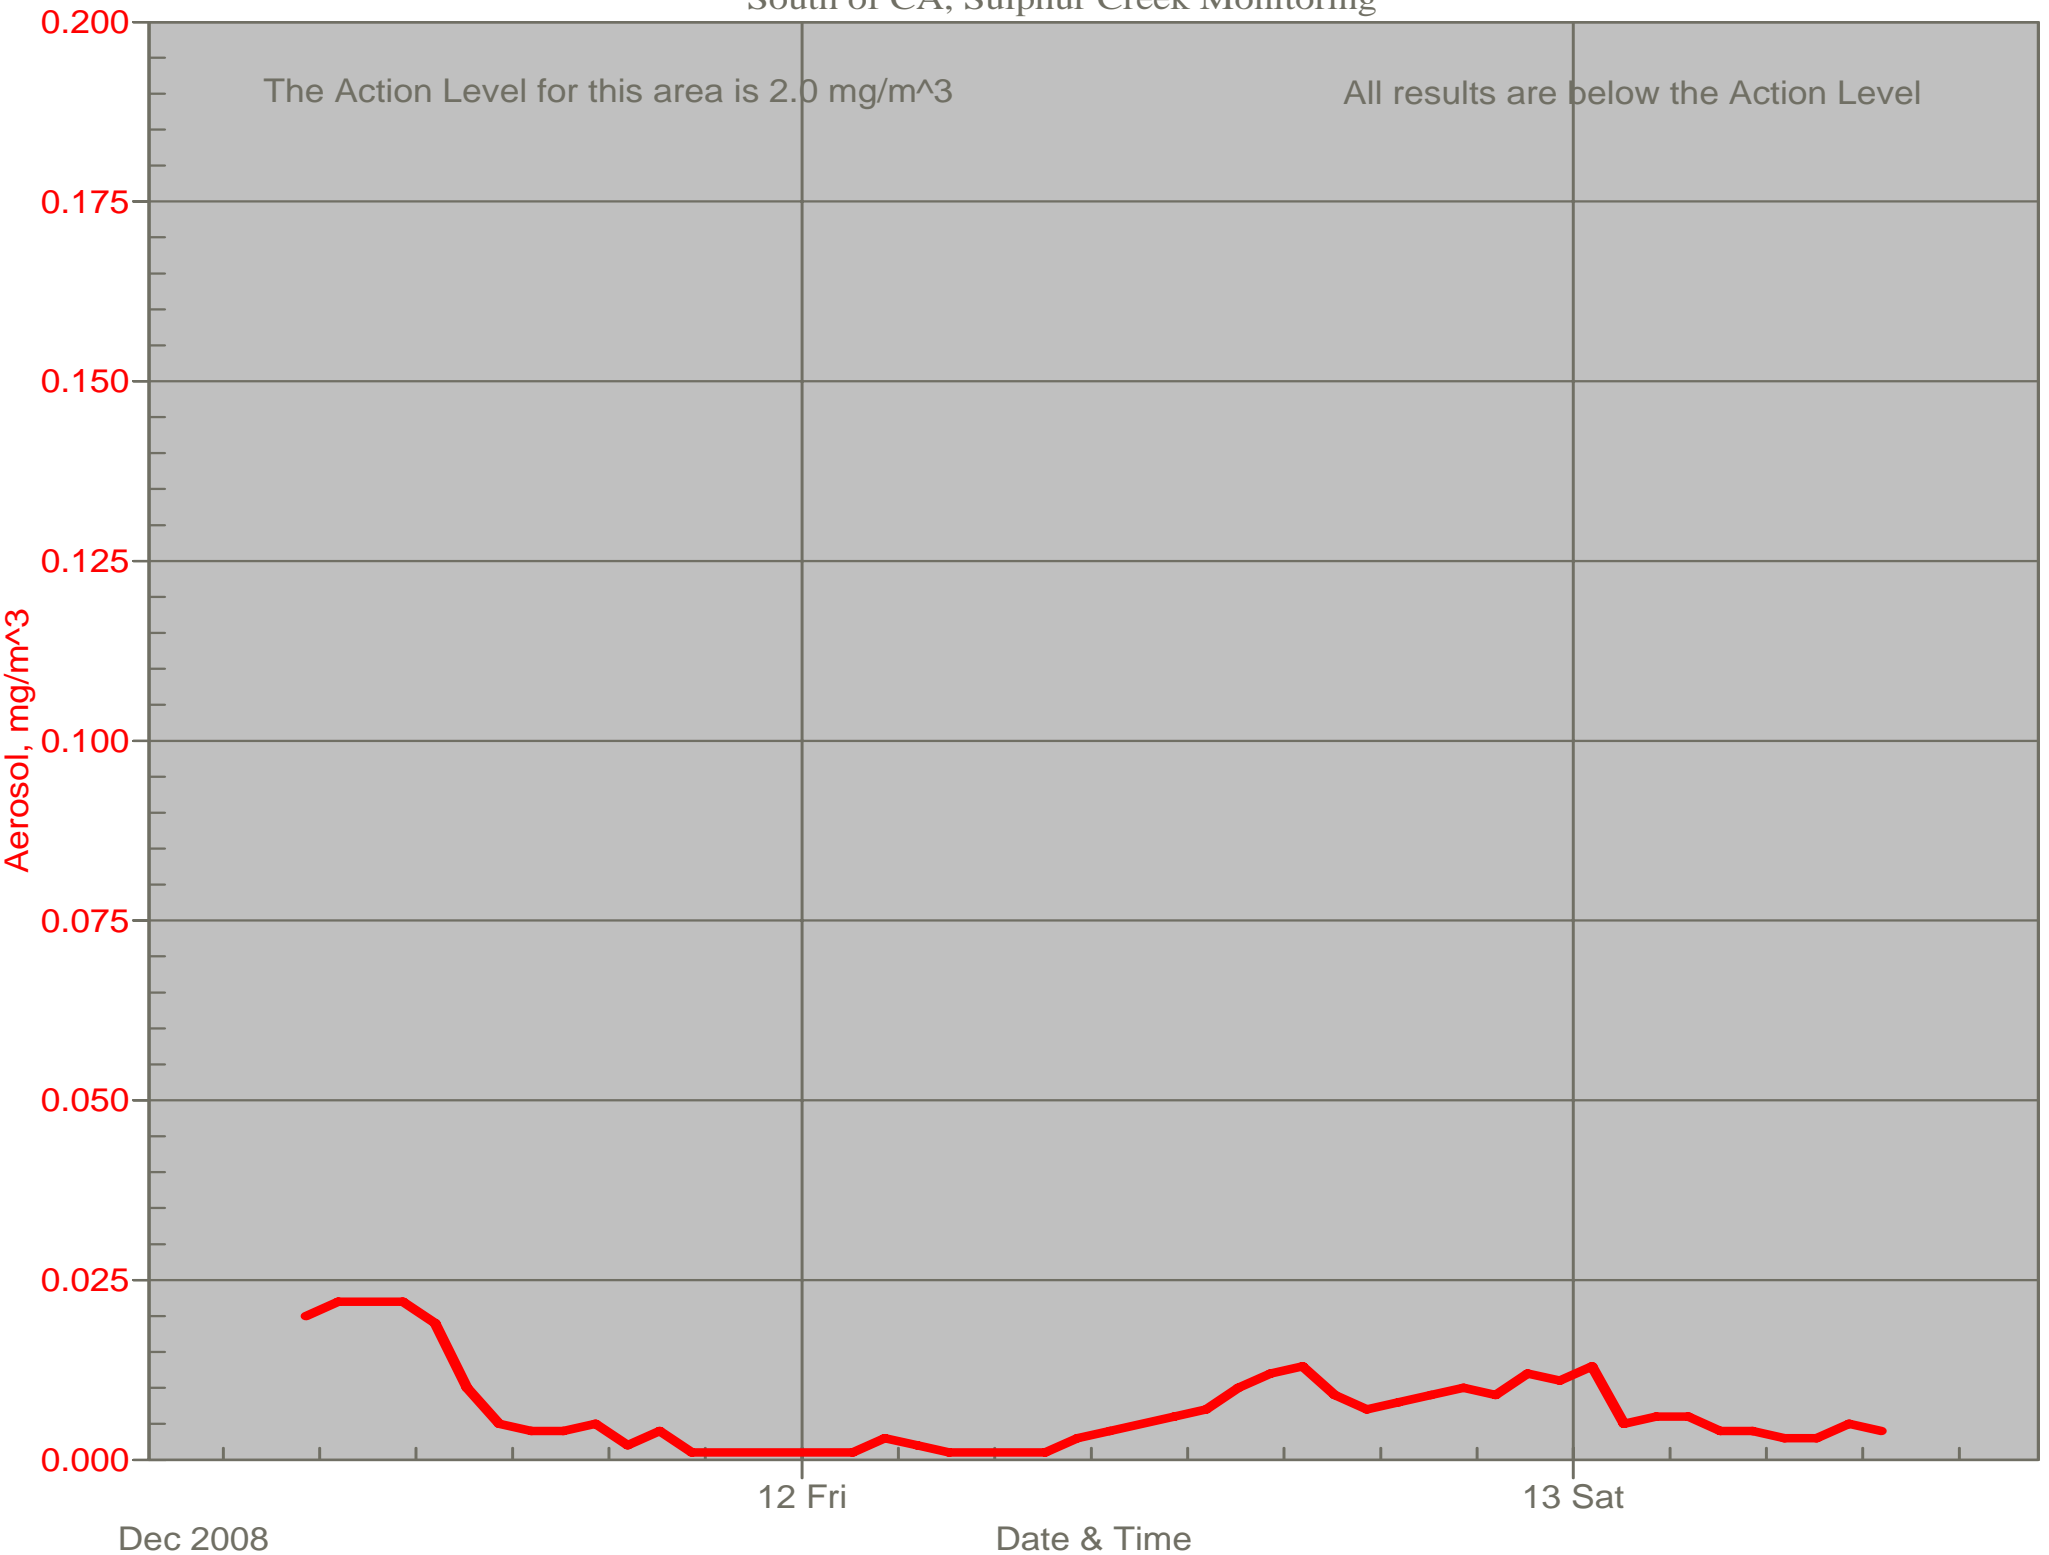

Air Monitor 1 Non-Working Hours

East of CA, Downwind of CA Material

Air Monitor 4 Non-Working Hours

Southwest of CA, Upwind of Site

Air Monitor 5 Non-Working Hours

South of CA, Sulphur Creek Monitoring

Air Monitor 6 Non-Working Hours

Northeast of HV-3 Along the Fenceline, Downwind of Area T

Air Monitor 7 Non-Working Hours

Northeast of HV-1, Downwind of Area J/M