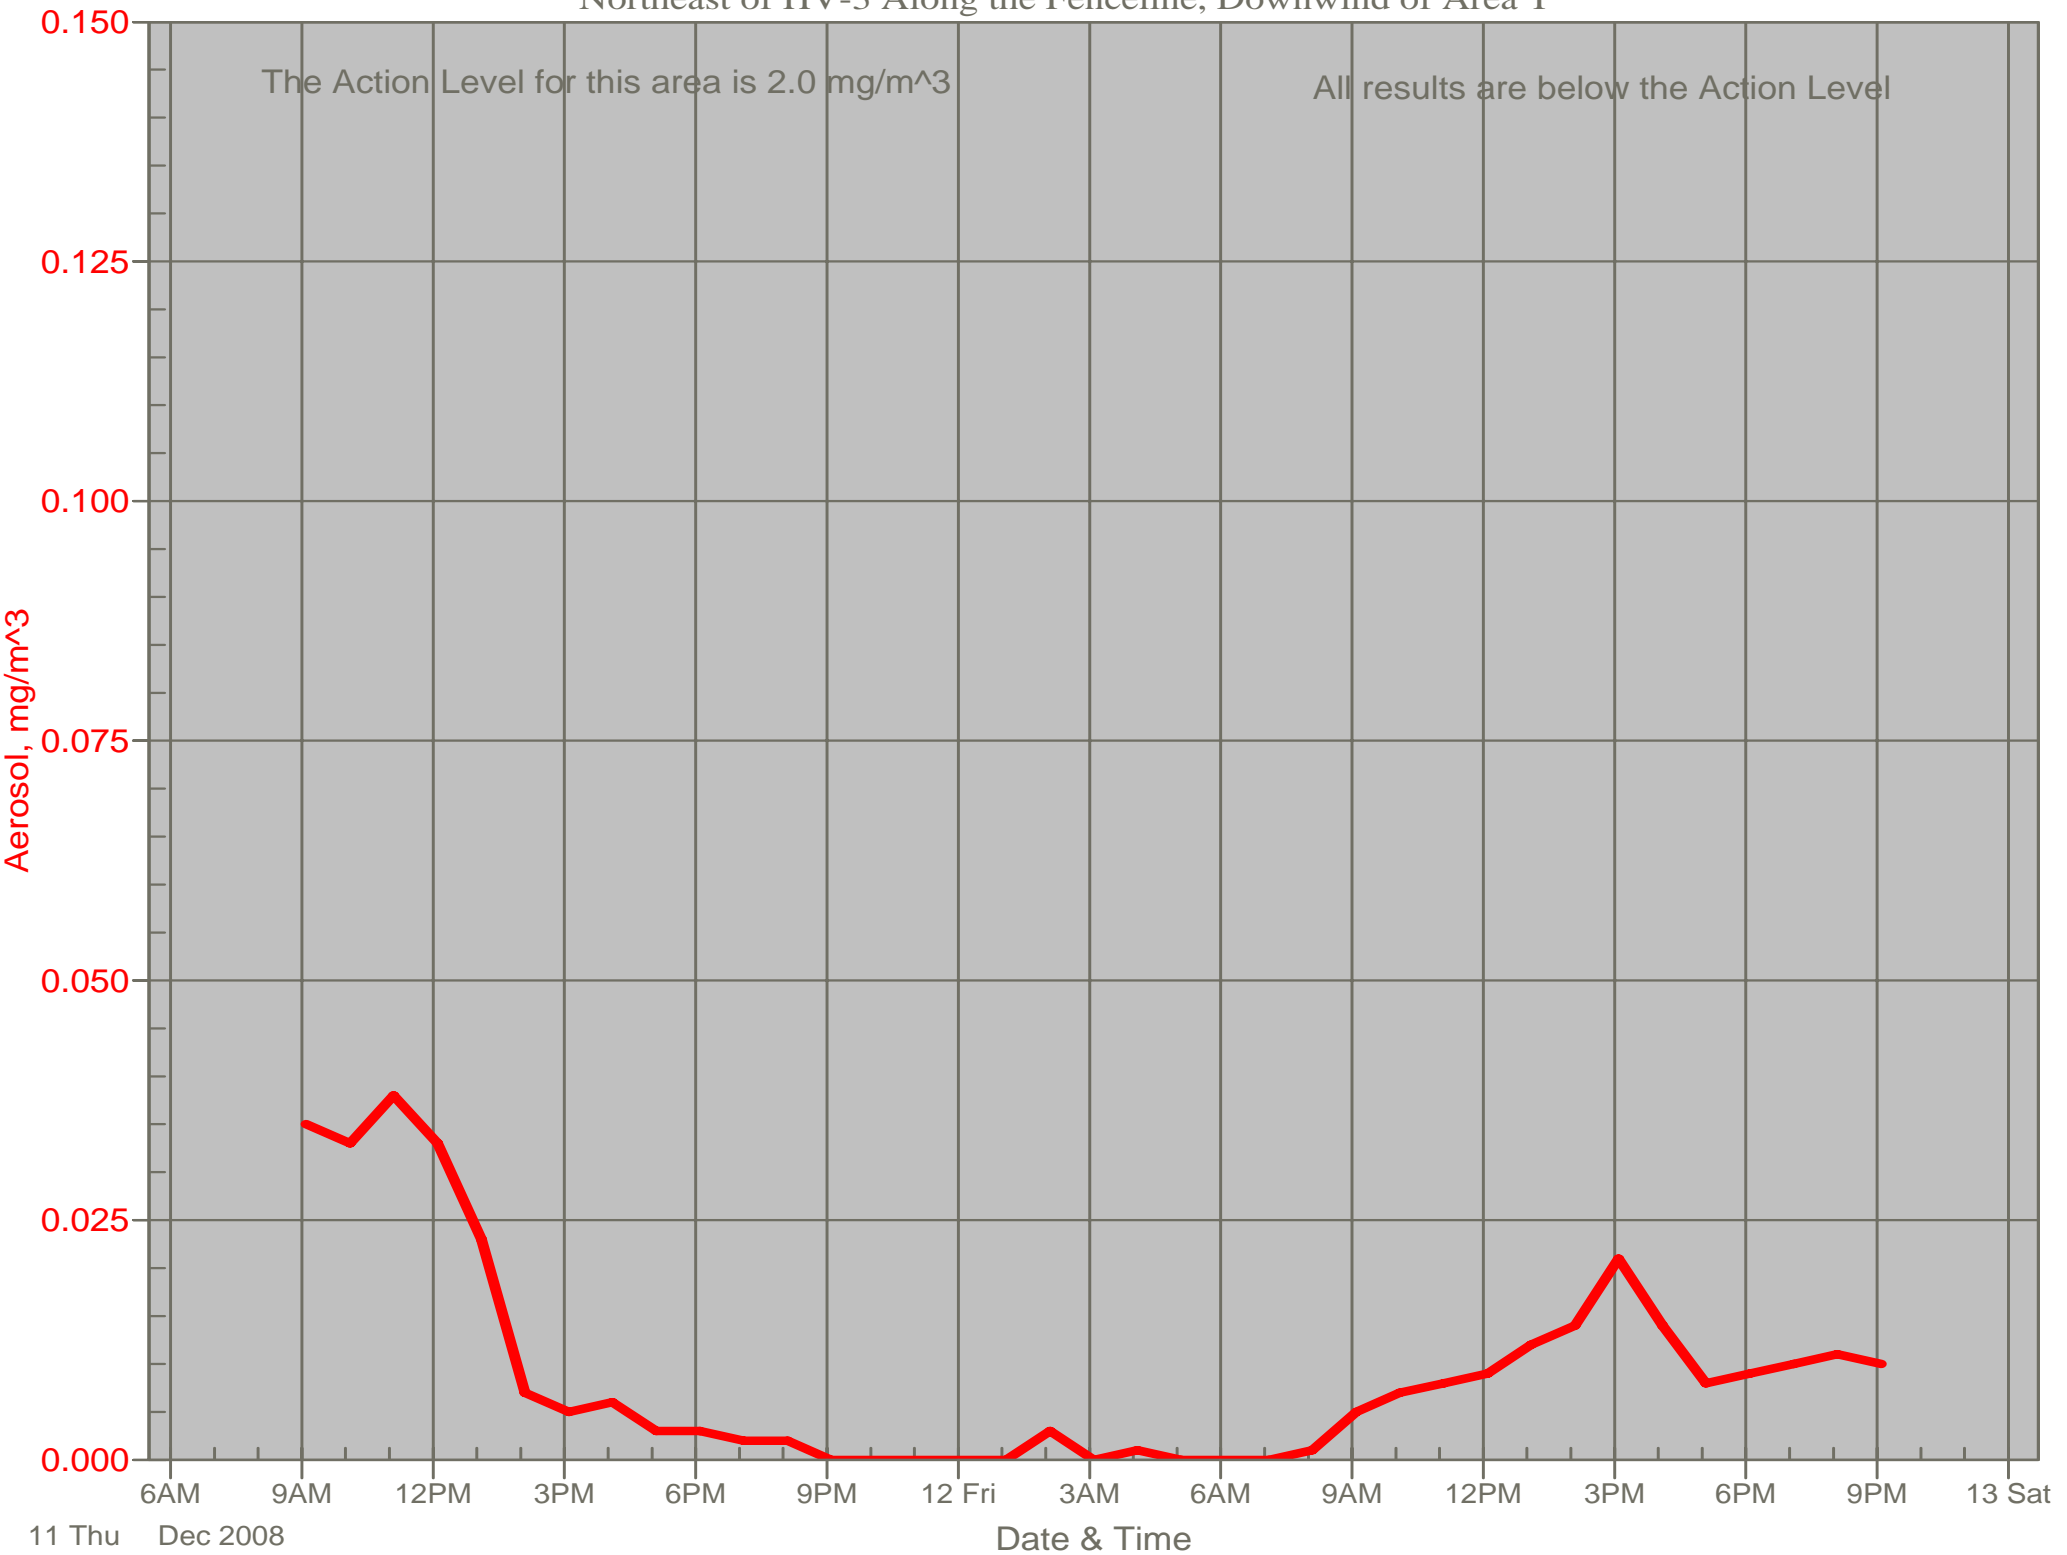

Air Monitor 1 Non-Working Hours

East of CA, Downwind of CA Material

Air Monitor 4 Non-Working Hours

Southwest of CA, Upwind of Site

Air Monitor 5 Non-Working Hours

South of CA, Sulphur Creek Monitoring

Air Monitor 6 Non-Working Hours

Northeast of HV-3 Along the Fenceline, Downwind of Area T

Air Monitor 7 Non-Working Hours

Northeast of HV-1, Downwind of Area J/M