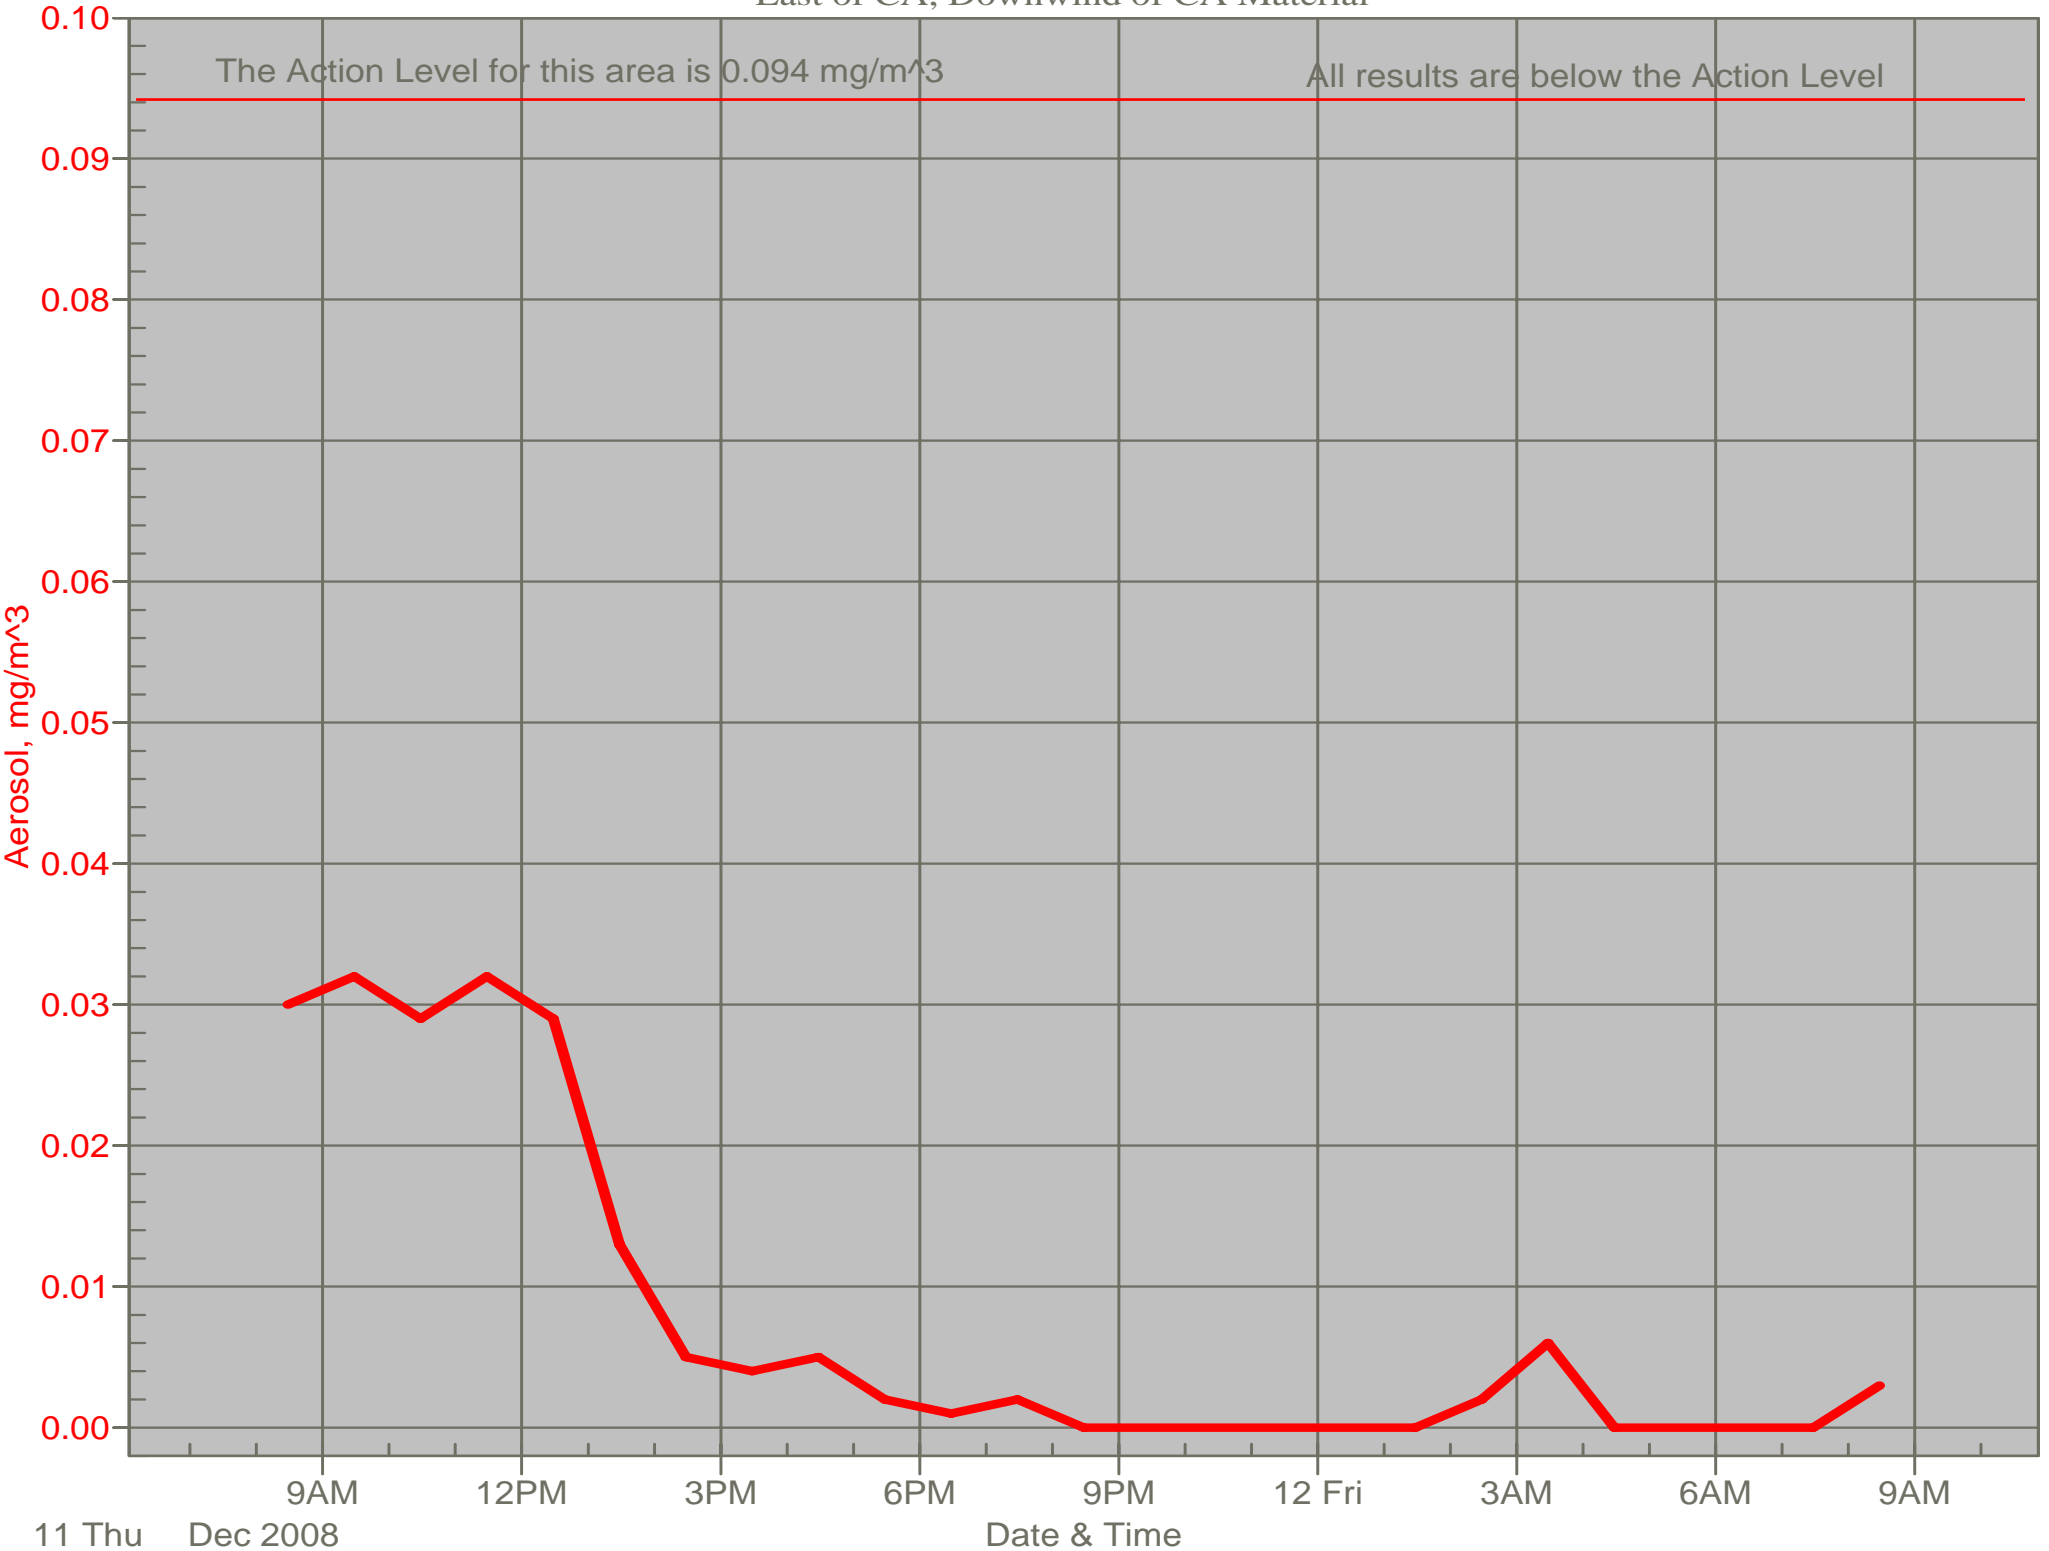

Air Monitor 1 Non-Working Hours

East of CA, Downwind of CA Material

Air Monitor 4 Non-Working Hours

Southwest of CA, Upwind of Site

Air Monitor 5 Non-Working Hours

South of CA, Sulphur Creek Monitoring

Air Monitor 6 Non-Working Hours

Northeast of HV-3 Along the Fenceline, Downwind of Area T

Air Monitor 7 Non-Working Hours

Northeast of HV-1, Downwind of Area J/M