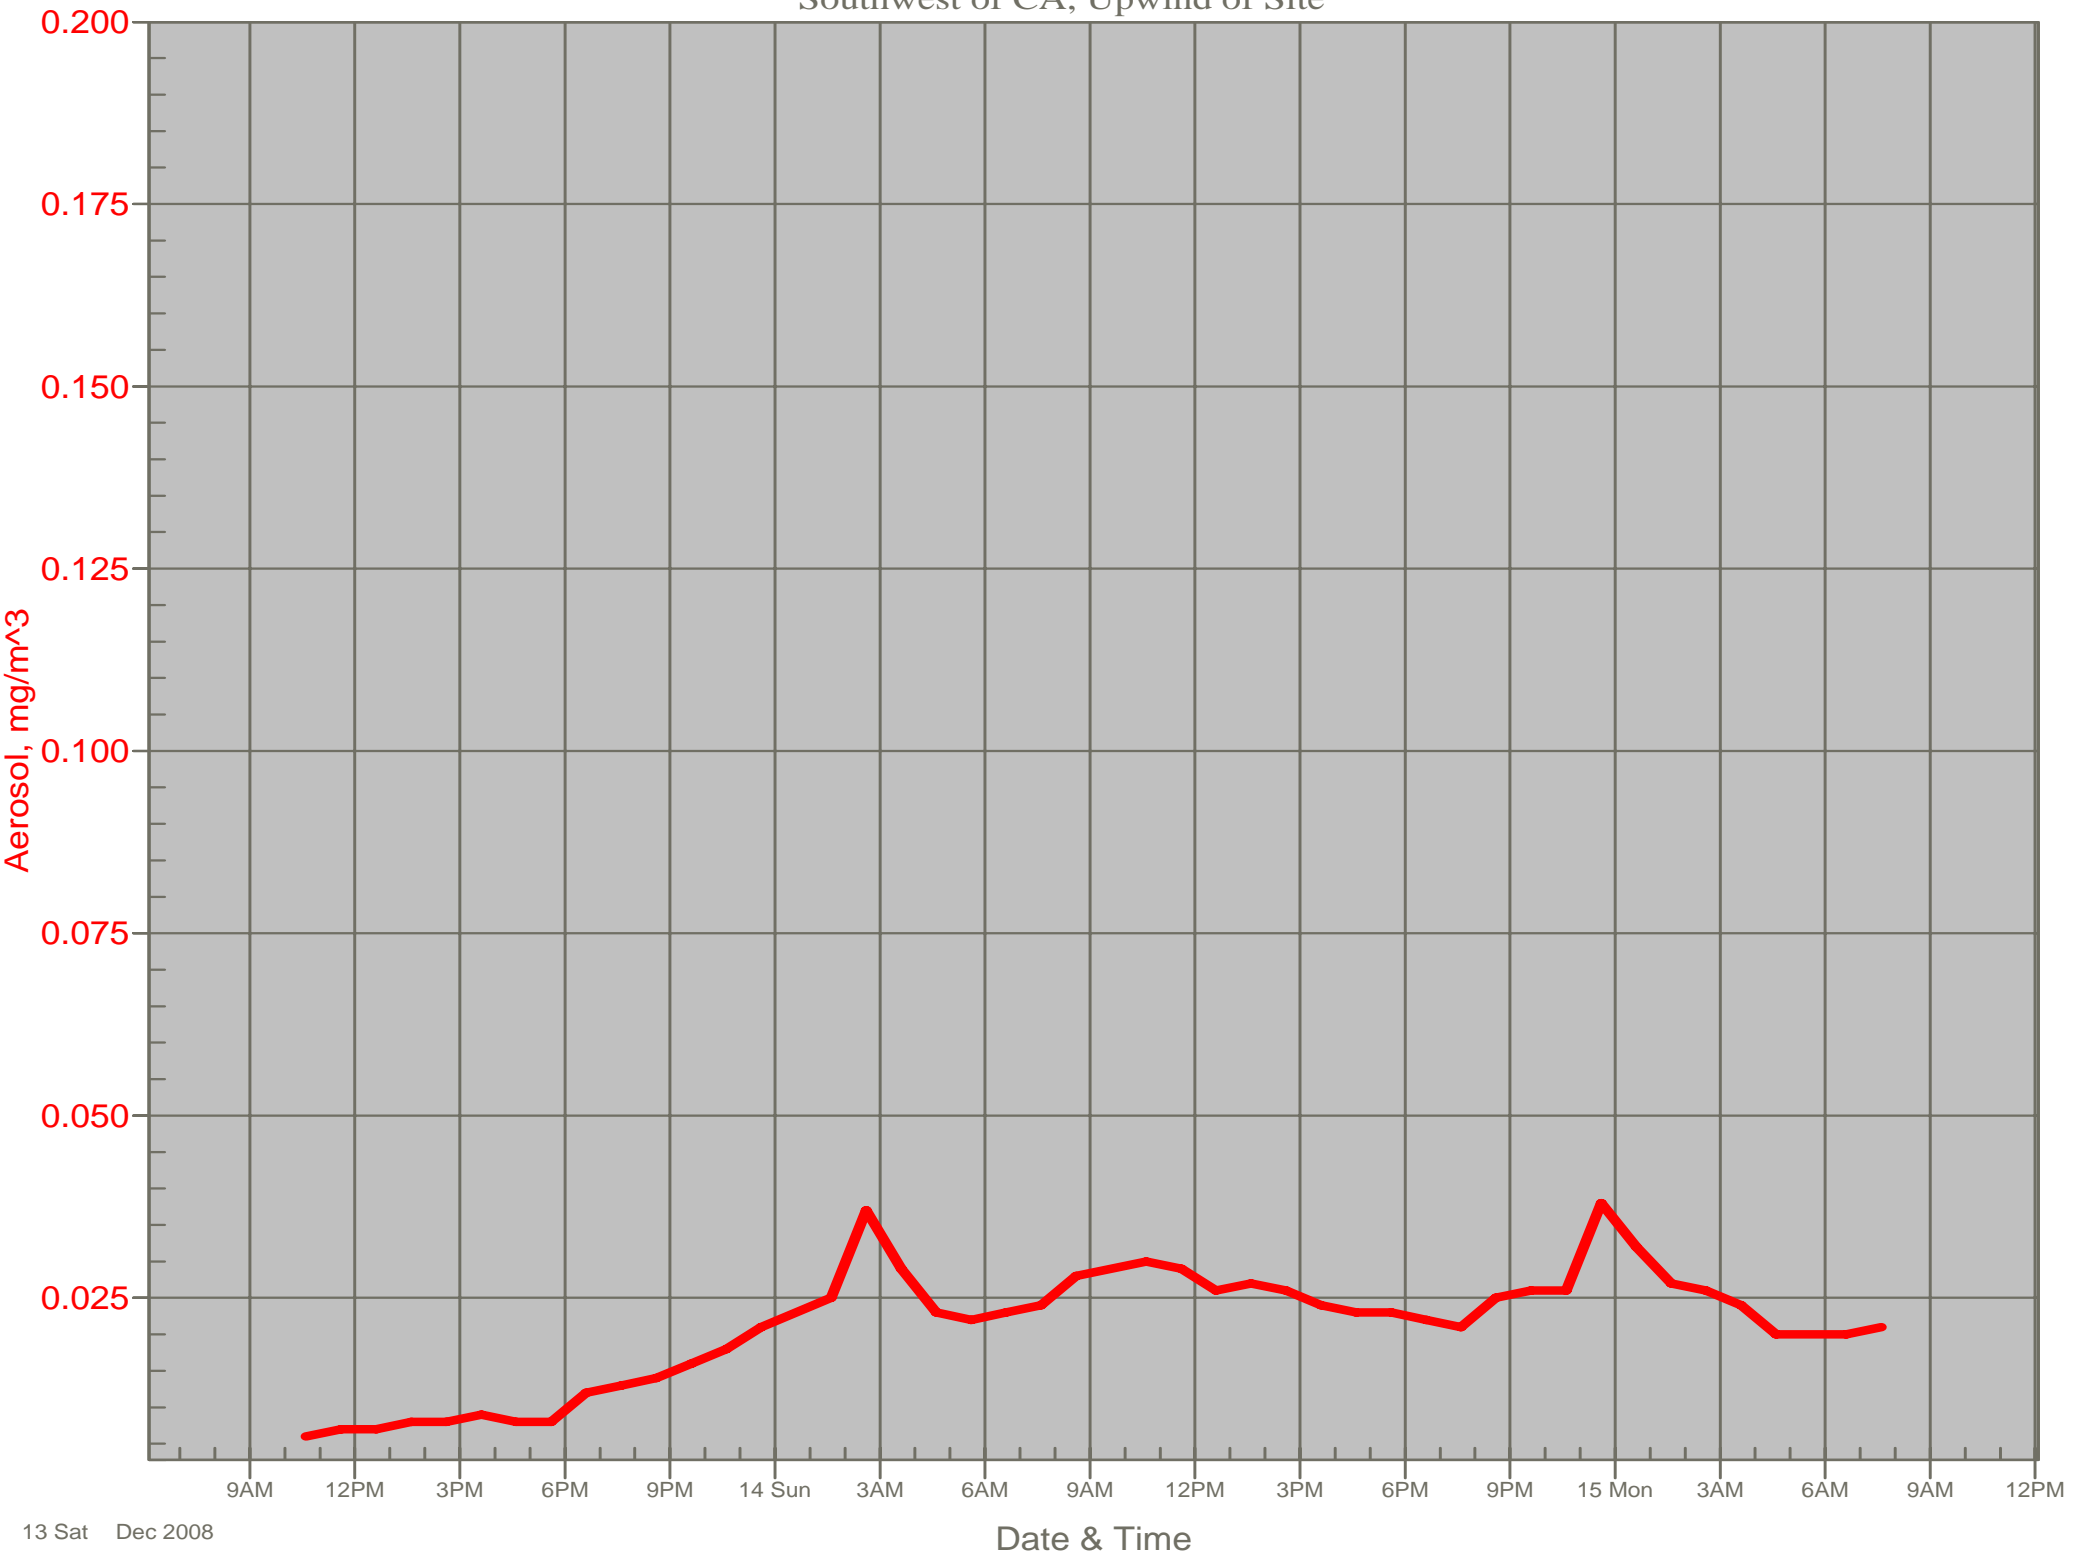

# Air Monitor 1 Non-Working Hours

East of CA, Downwind of CA Material

# Air Monitor 5 Non-Working Hours

South of CA, Sulphur Creek Monitoring

The Action Level for this area is 2.0 mg/m<sup>3</sup>

All results are below the Action Level