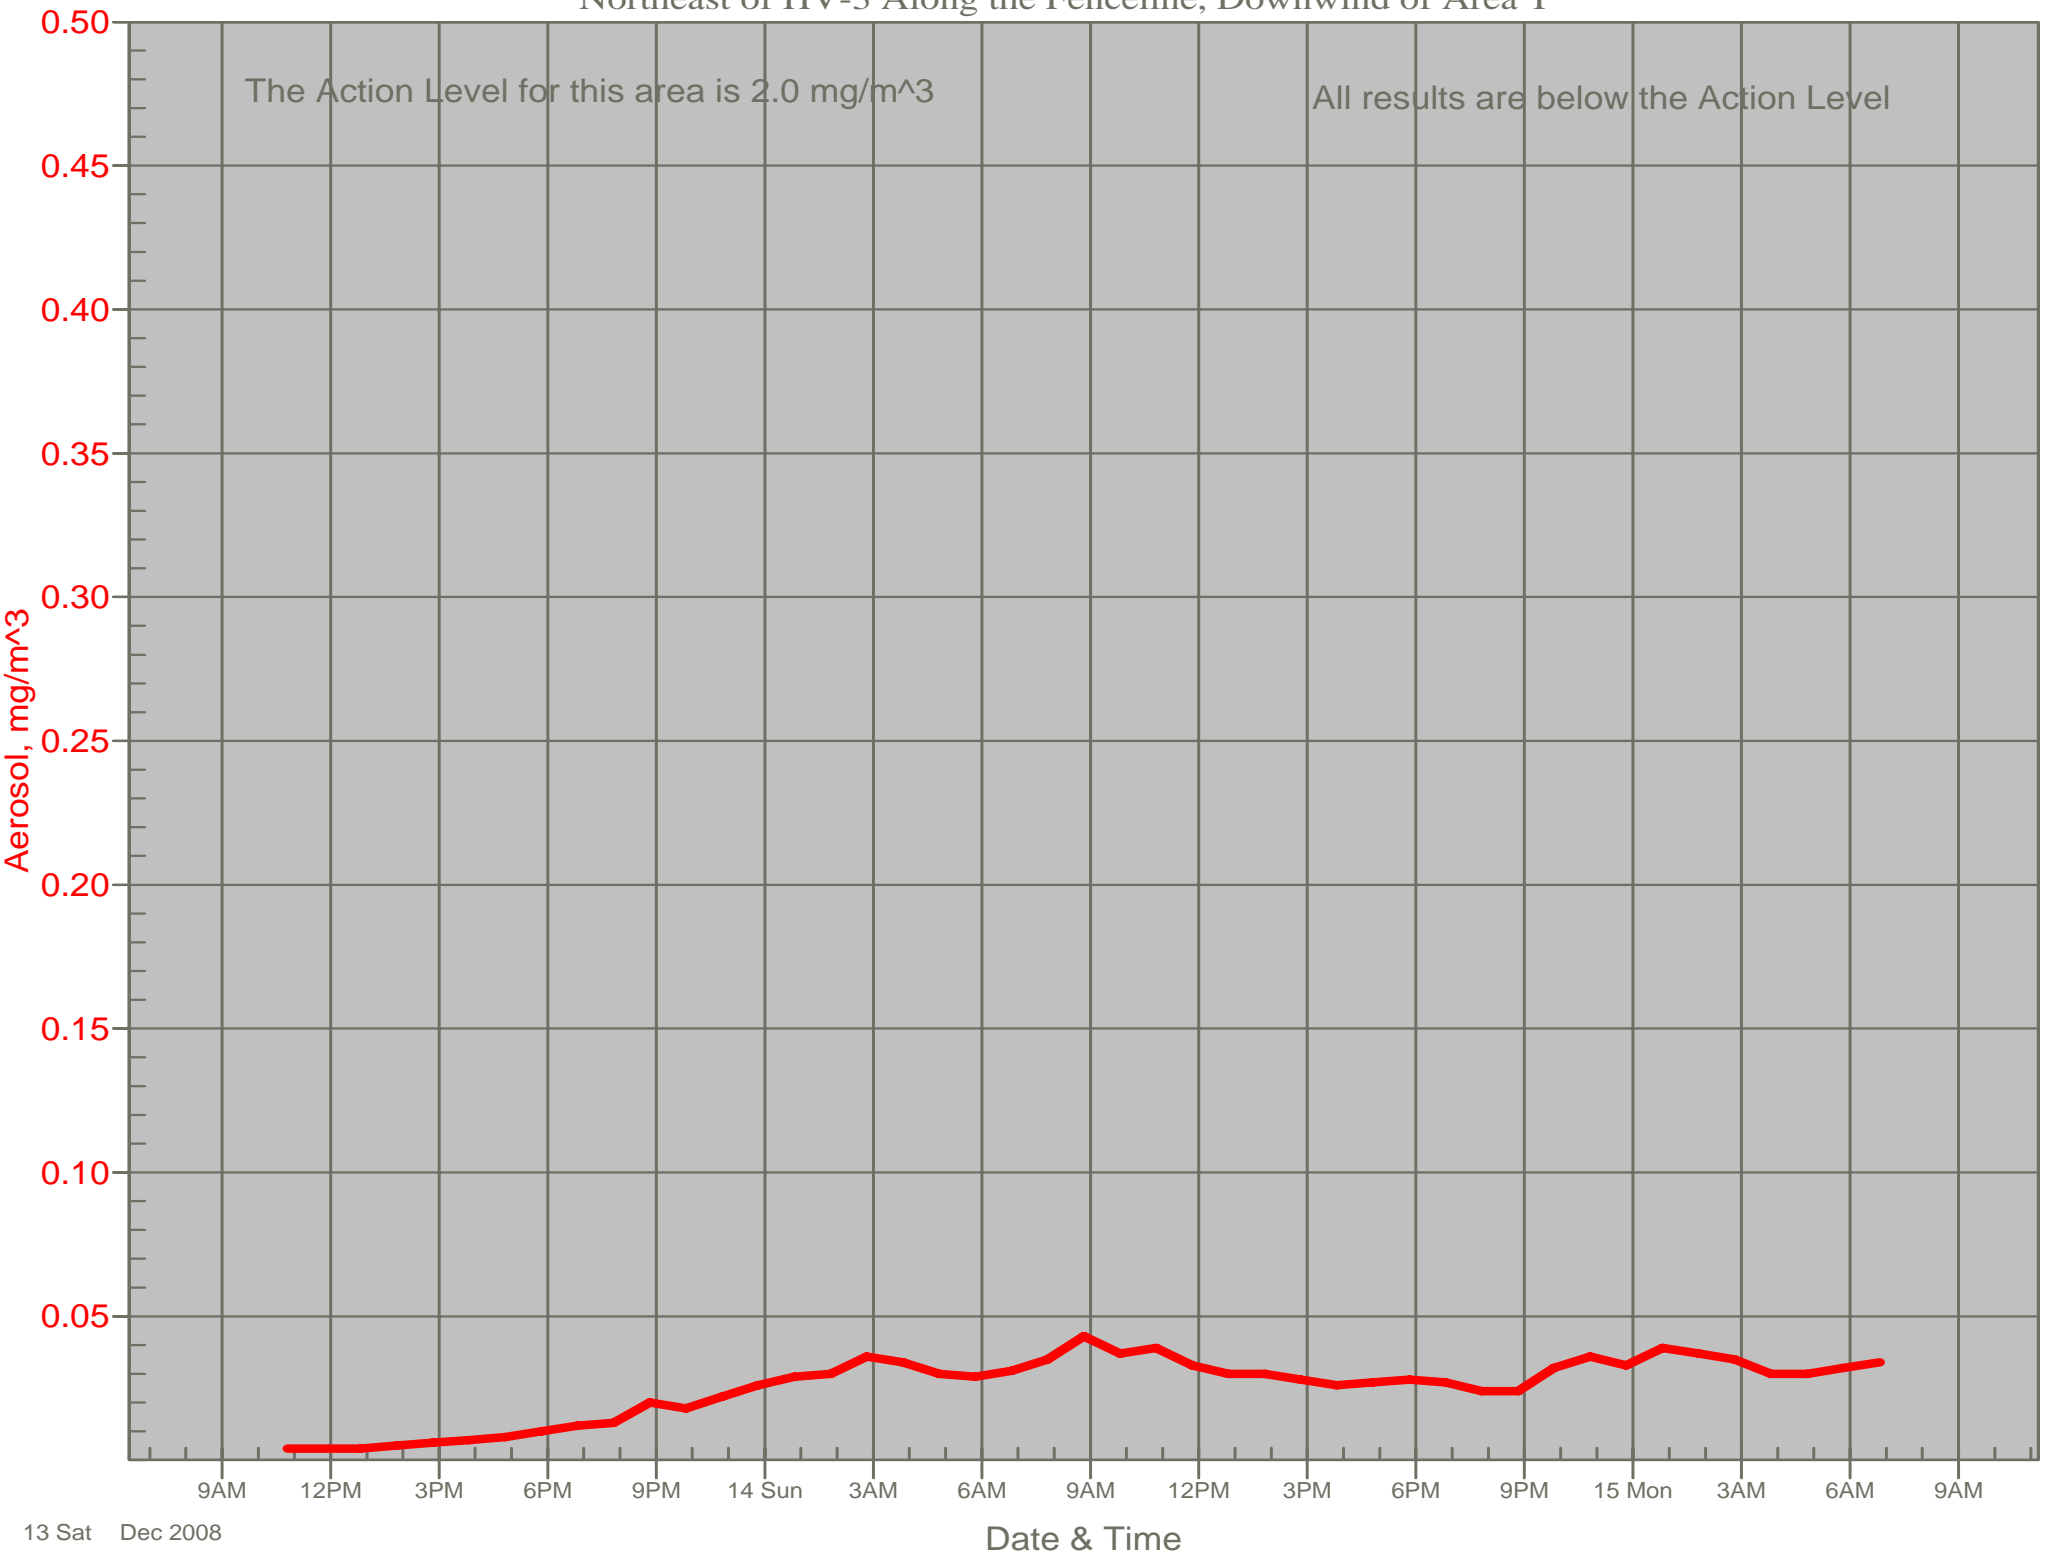

Air Monitor 6 Non-Working Hours

Northeast of HV-3 Along the Fenceline, Downwind of Area T