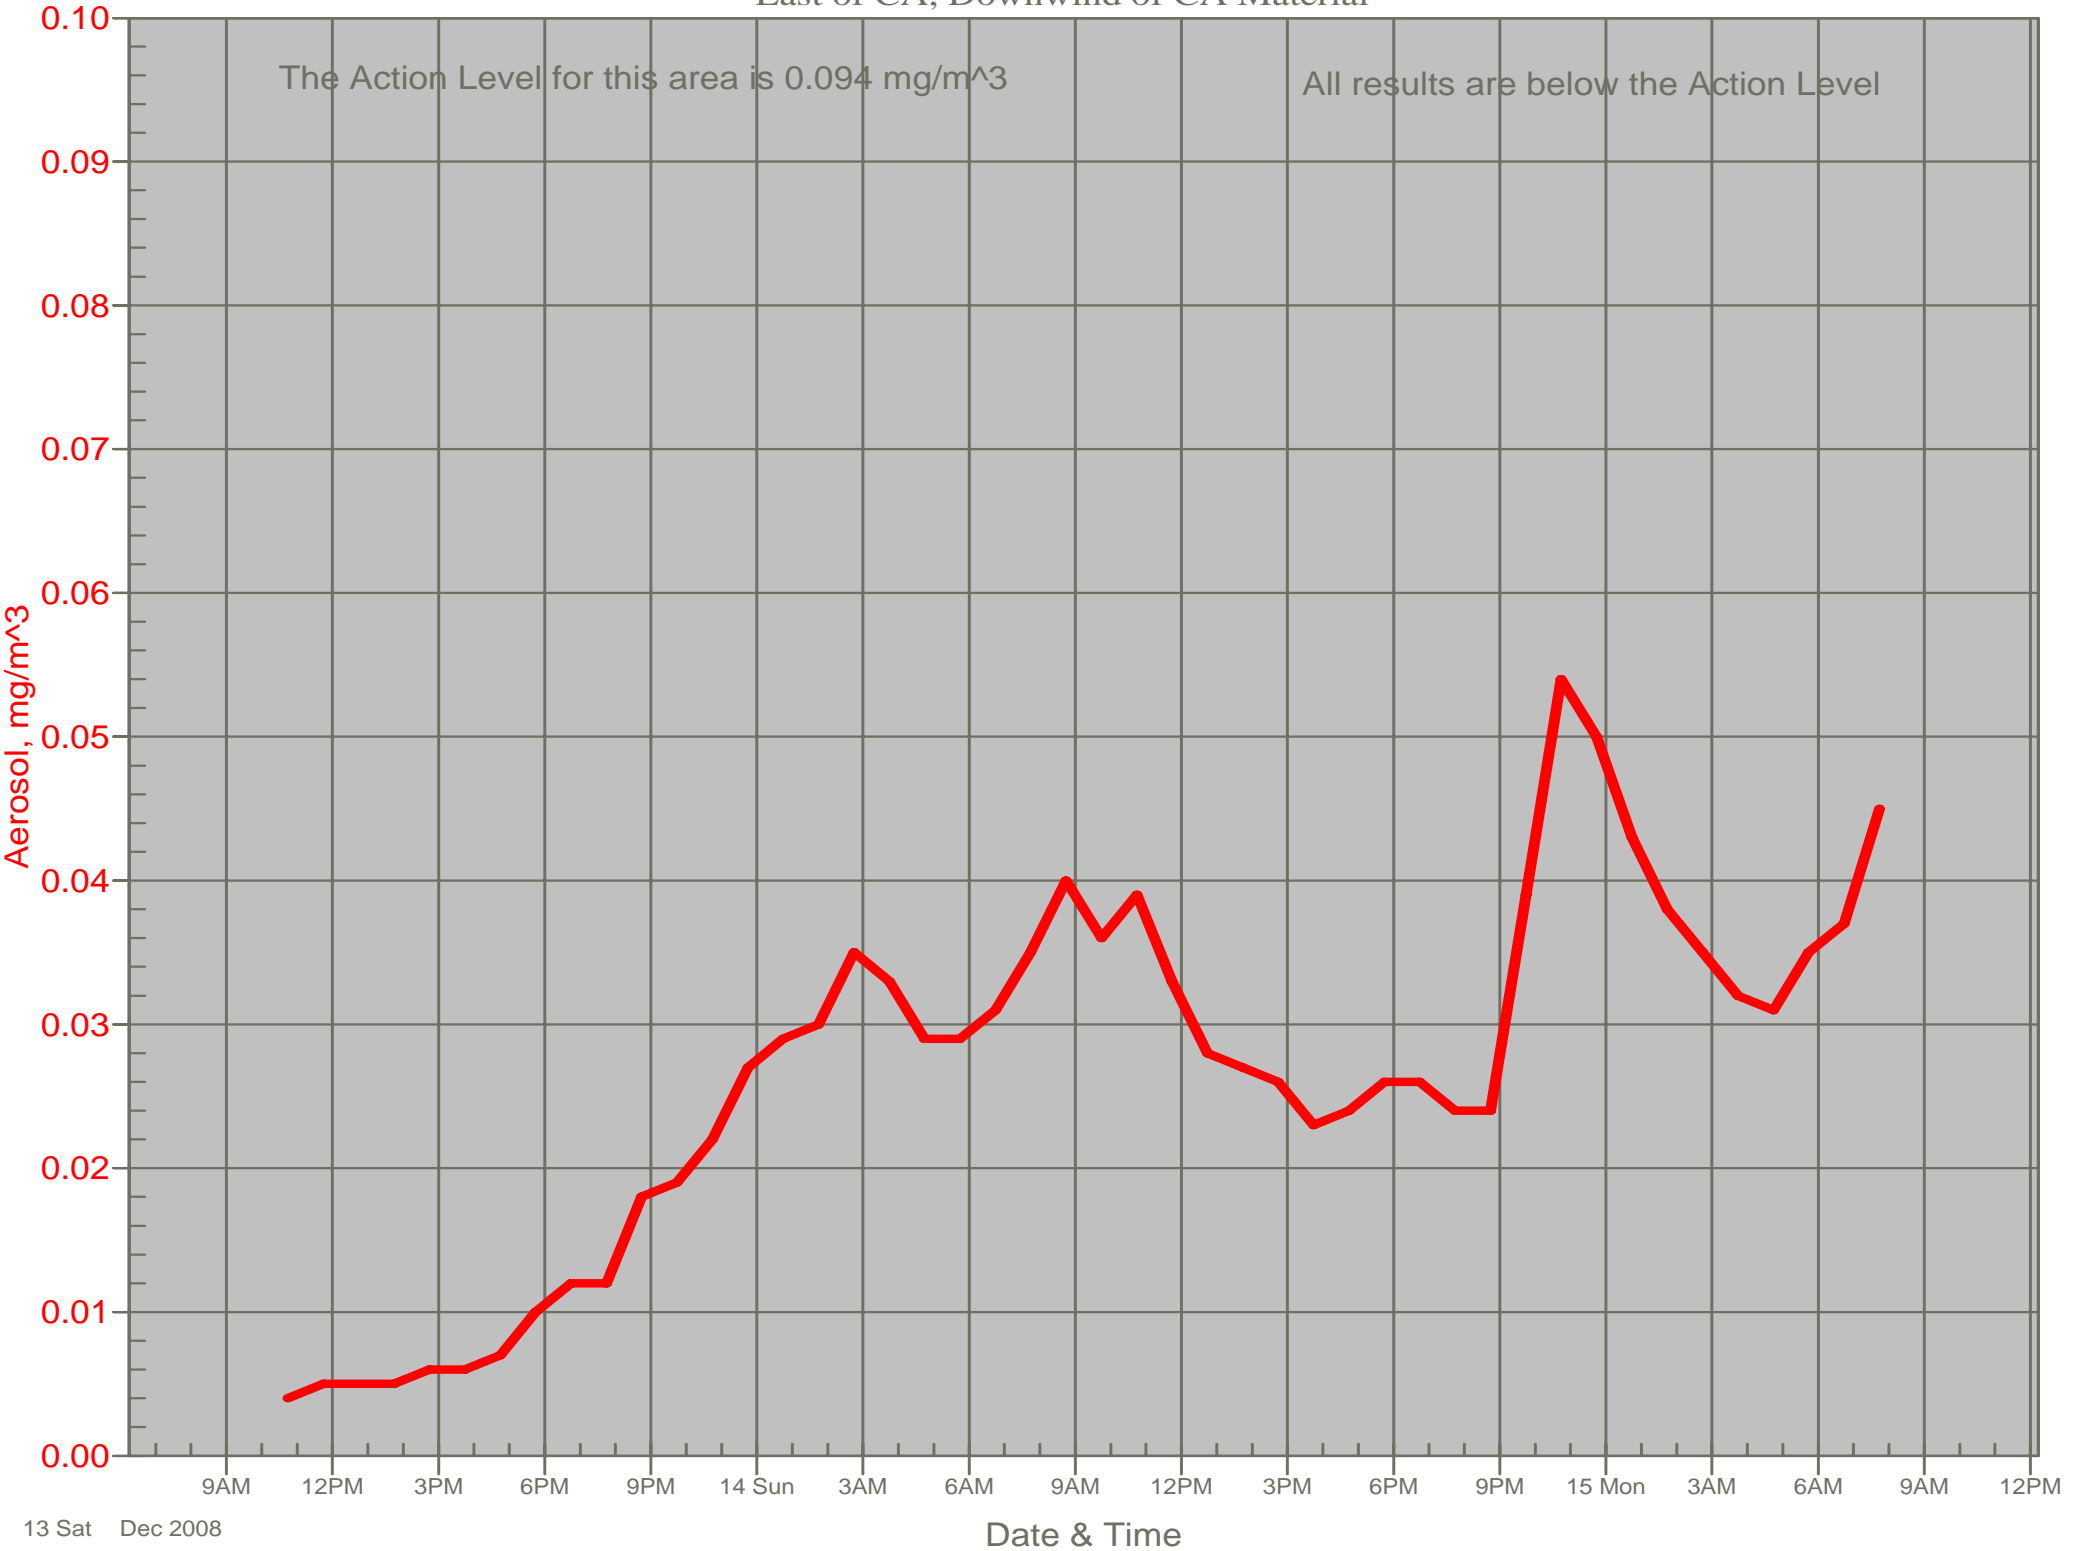

# Air Monitor 1 Non-Working Hours

East of CA, Downwind of CA Material

# Air Monitor 5 Non-Working Hours

South of CA, Sulphur Creek Monitoring

The Action Level for this area is 2.0 mg/m<sup>3</sup>

All results are below the Action Level