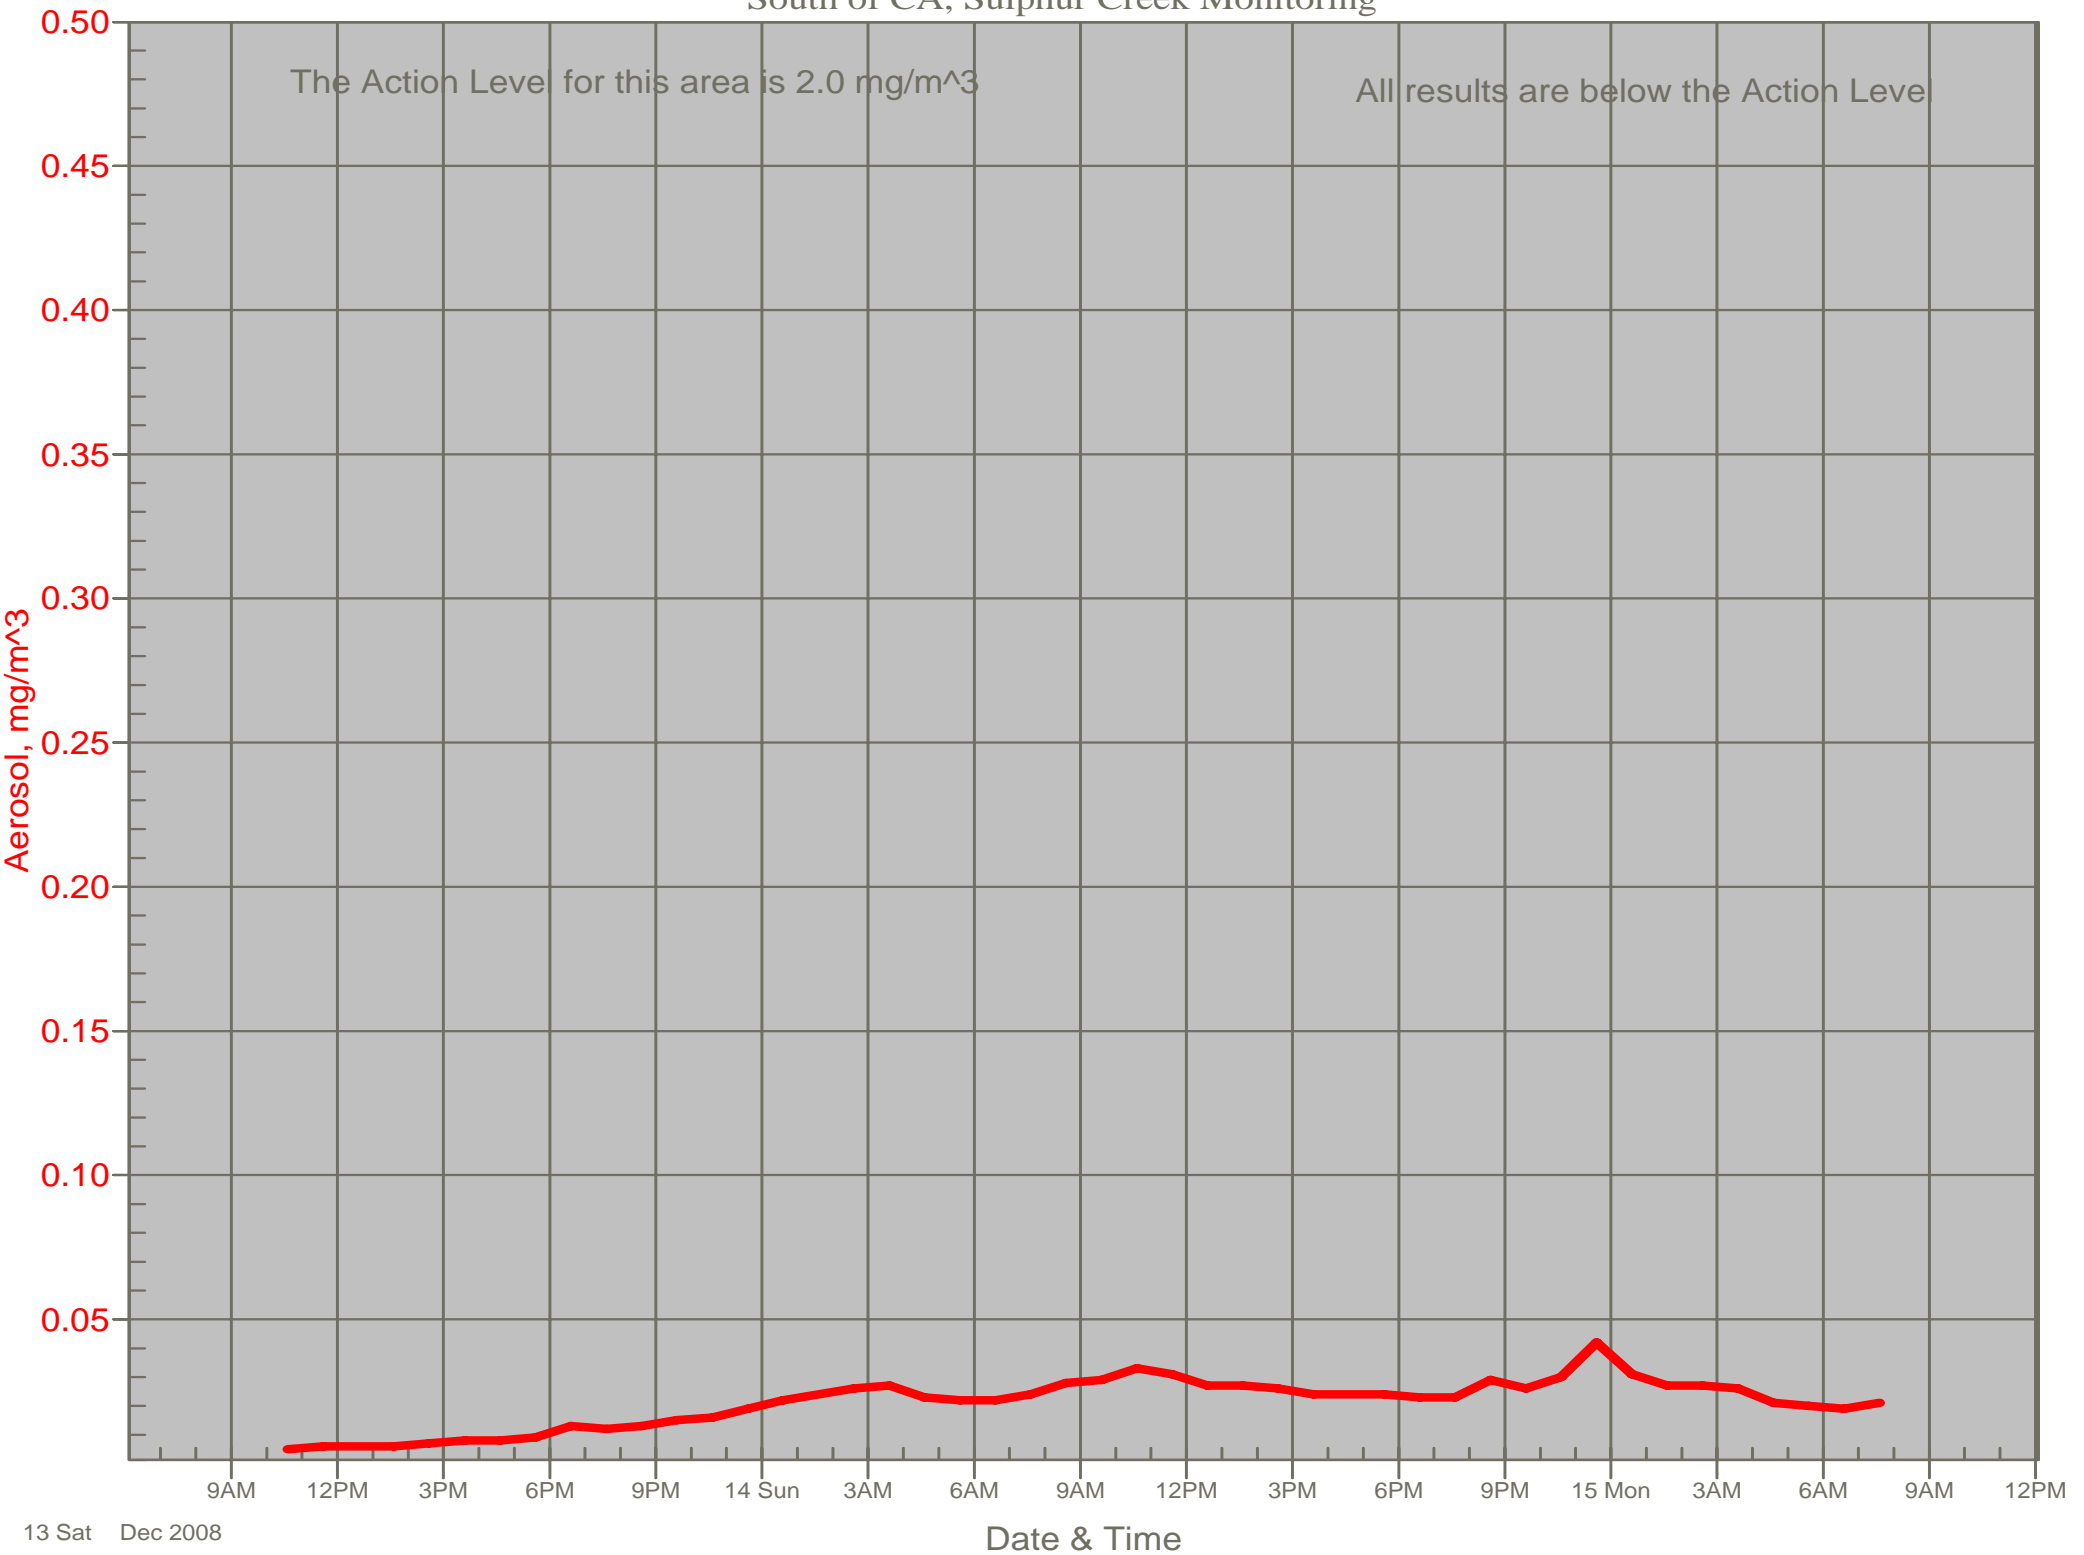

# Air Monitor 1 Non-Working Hours

East of CA, Downwind of CA Material

# Air Monitor 5 Non-Working Hours

South of CA, Sulphur Creek Monitoring

The Action Level for this area is 2.0 mg/m<sup>3</sup>

All results are below the Action Level