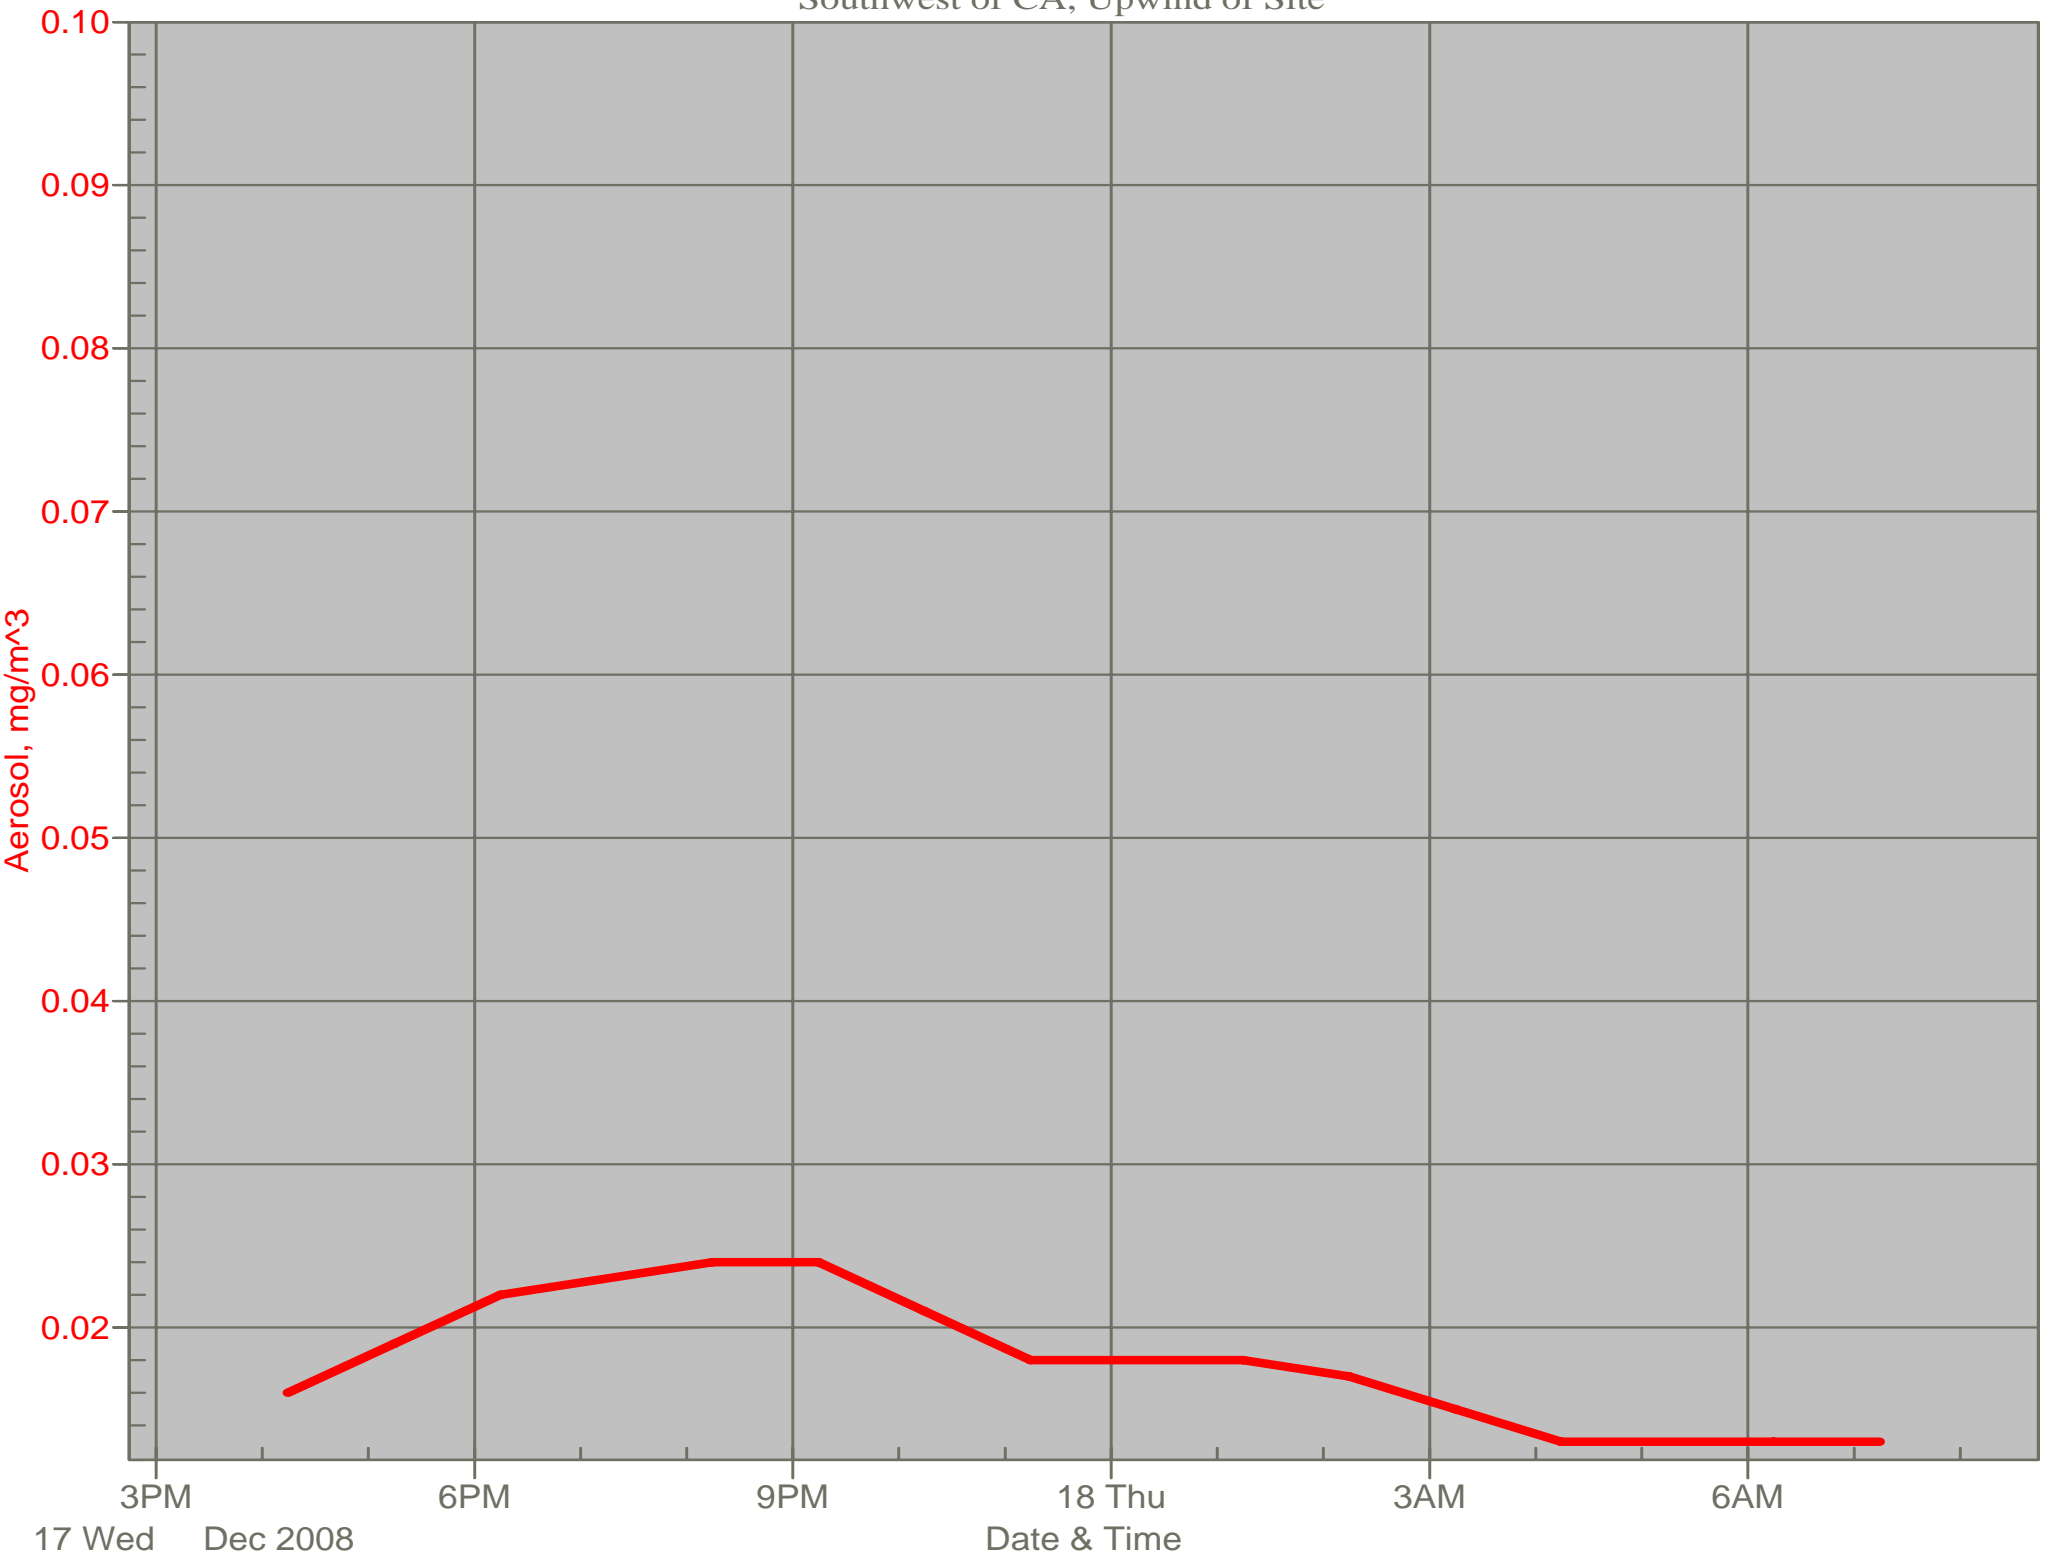

# Air Monitor 1 Non-Working Hours

East of CA, Downwind of CA Material

# Air Monitor 4 Non-Working Hours

Southwest of CA, Upwind of Site

# Air Monitor 5 Non-Working Hours

South of CA, Sulphur Creek Monitoring