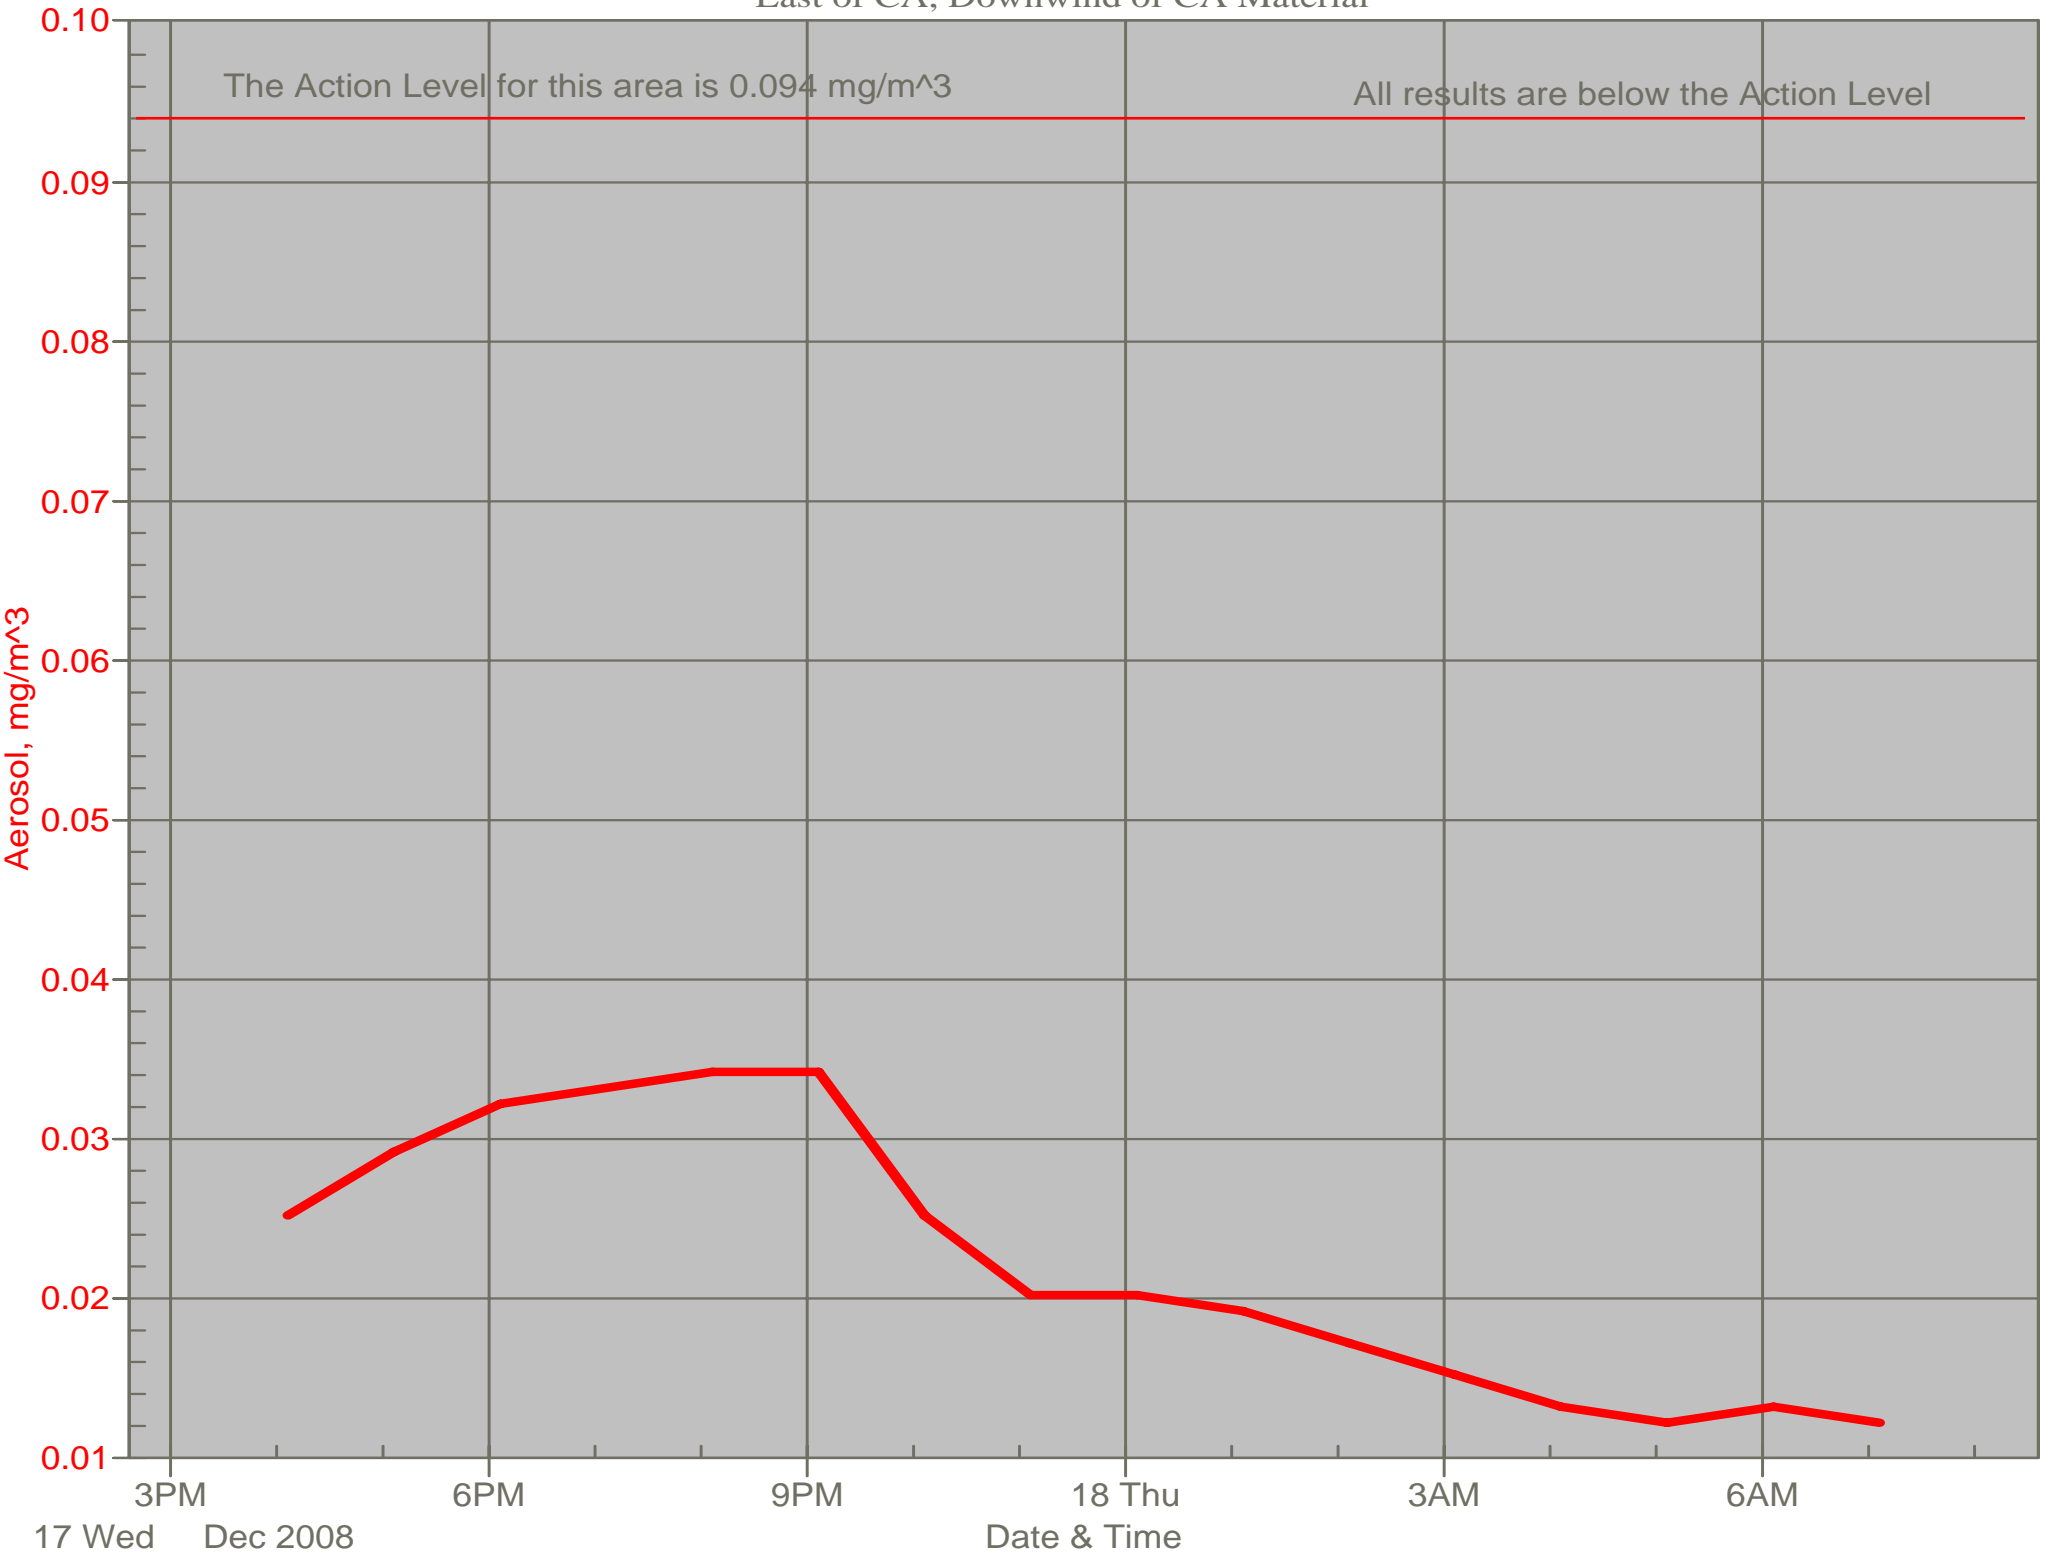

# Air Monitor 1 Non-Working Hours

East of CA, Downwind of CA Material

# Air Monitor 4 Non-Working Hours

Southwest of CA, Upwind of Site

# Air Monitor 5 Non-Working Hours

South of CA, Sulphur Creek Monitoring