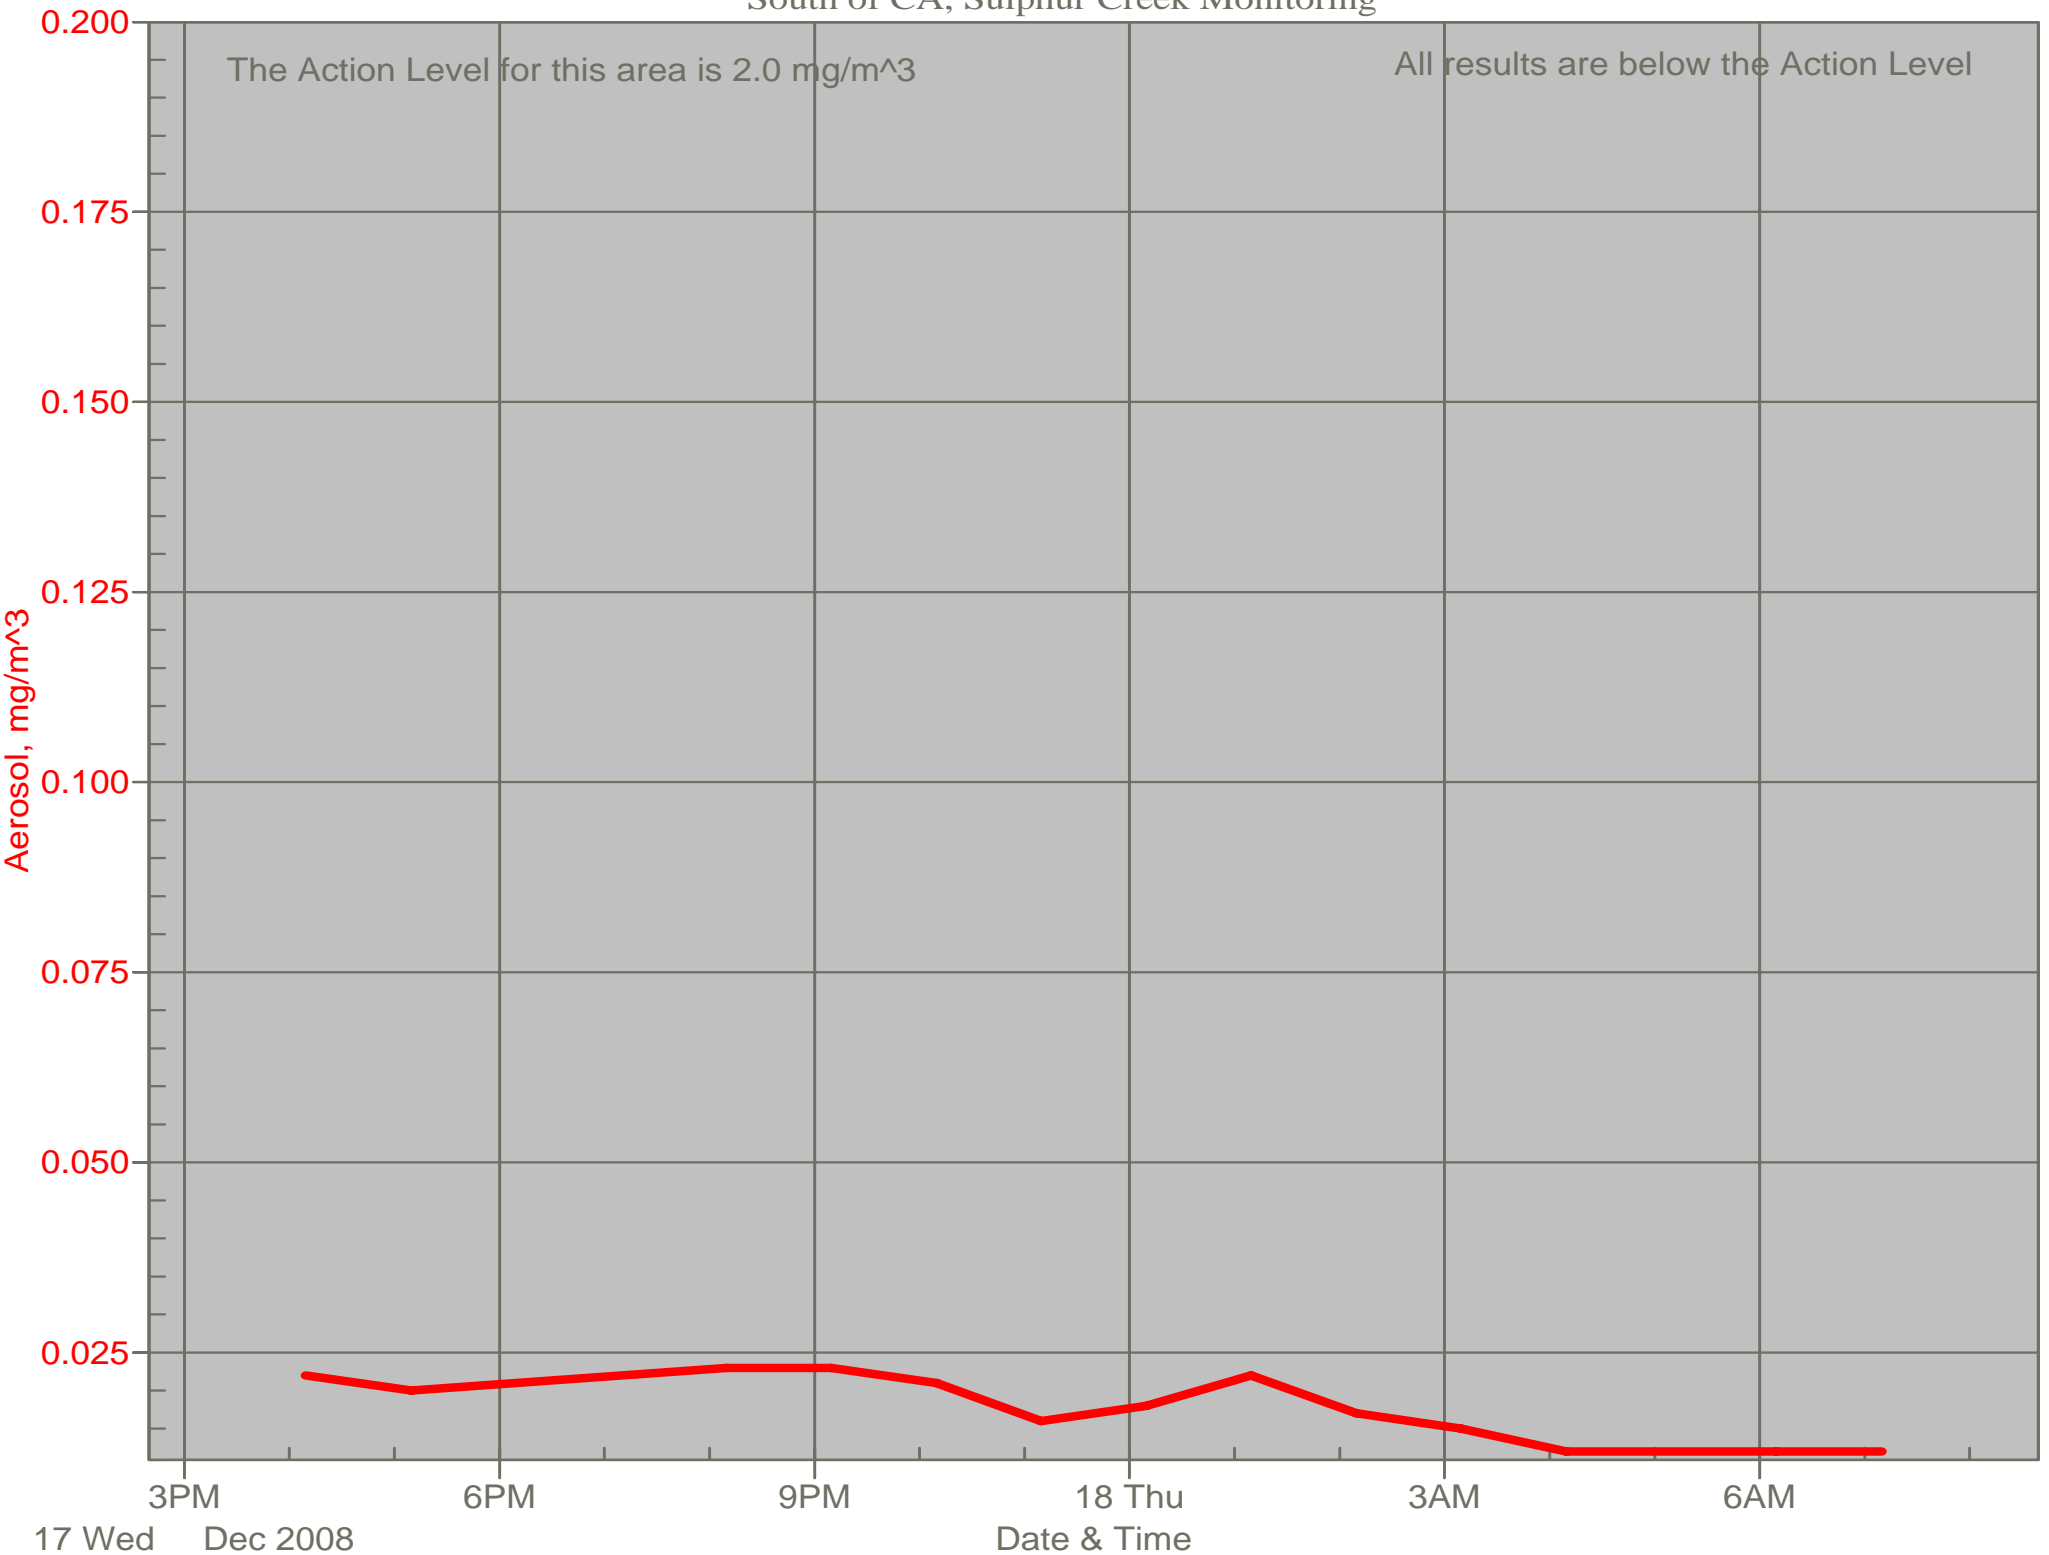

# Air Monitor 1 Non-Working Hours

East of CA, Downwind of CA Material

# Air Monitor 4 Non-Working Hours

Southwest of CA, Upwind of Site

# Air Monitor 5 Non-Working Hours

South of CA, Sulphur Creek Monitoring