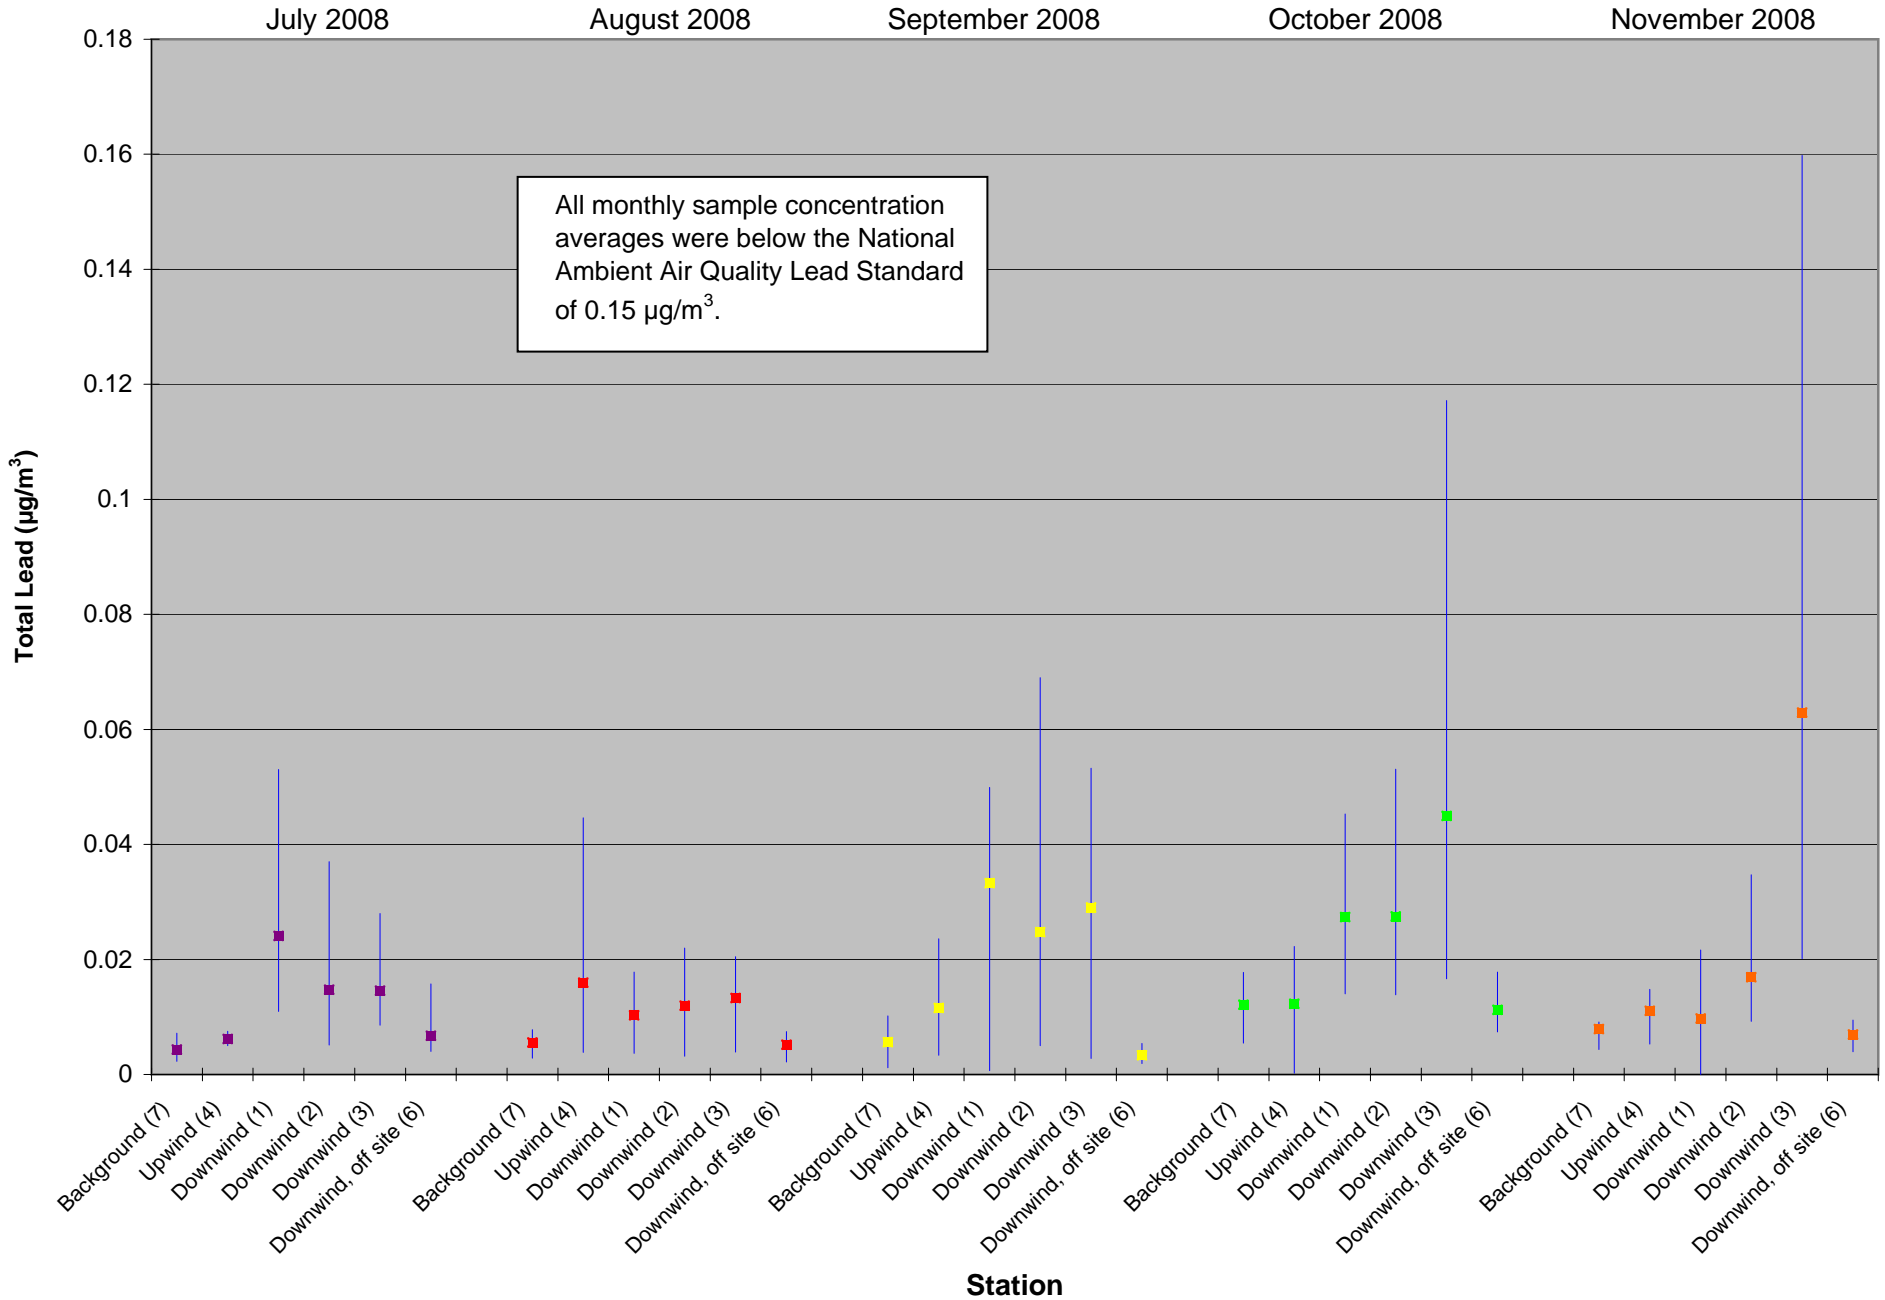

Marjol Perimeter Air Data

The boxes show the average for the quarter. The bar shows the range of values.